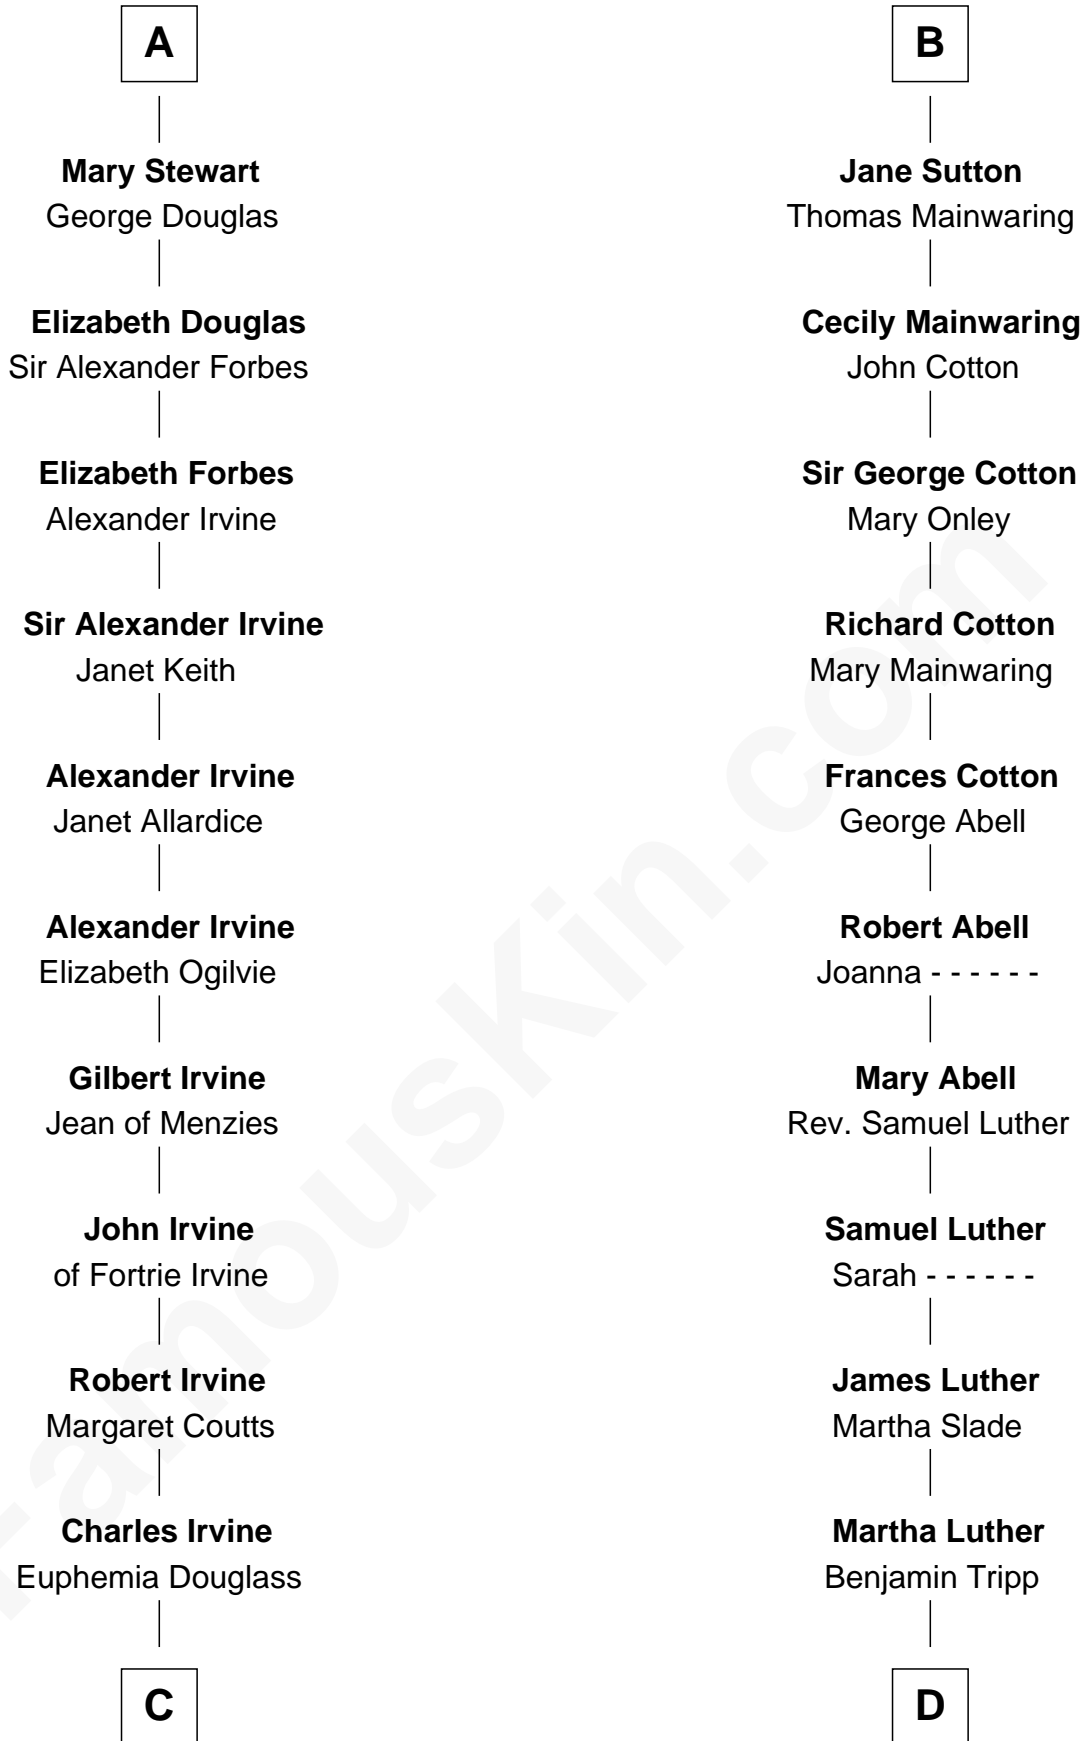

FamousKin.com Relationship Chart of

Theodore Roosevelt

26th U.S. President

21st cousin of

Lizzie Borden

Accused Murderess

Sir William Marshal

Isabel de Clare

C

Dr. John Irvine
Ann Elizabeth Baillie

Anne Irvine
James Bulloch

James Stephens Bulloch
Martha Stewart

Martha Bulloch
Theodore Roosevelt

Theodore Roosevelt
26th U.S. President

D

Susanna Tripp
John Vinnicum