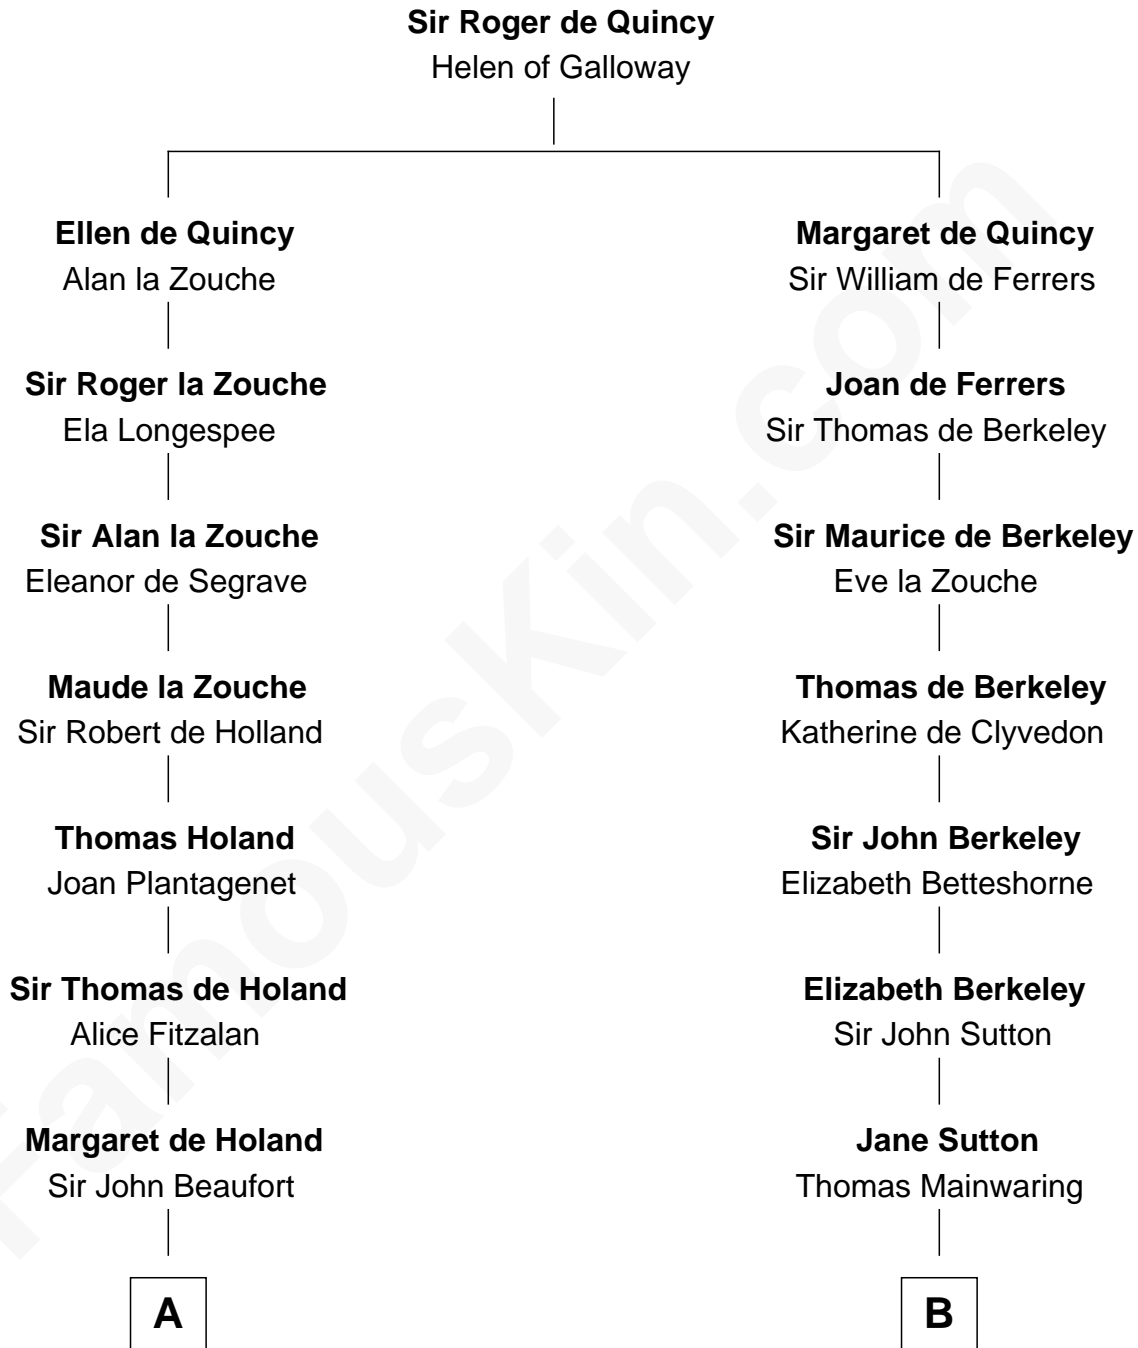

FamousKin.com Relationship Chart of

Theodore Roosevelt

26th U.S. President

21st cousin of

Elizabeth Montgomery

TV Actress - "Bewitched"

C

Ann Elizabeth Baillie

Dr. John Irvine

Anne Irvine

James Bulloch

James Stephens Bulloch

Martha Stewart

Martha Bulloch

Theodore Roosevelt

Theodore Roosevelt

26th U.S. President

D

Nathan Barney

Hannah Carey

Nathan Barney

Mary A. Deverell

Mary Weed Barney

Henry Montgomery