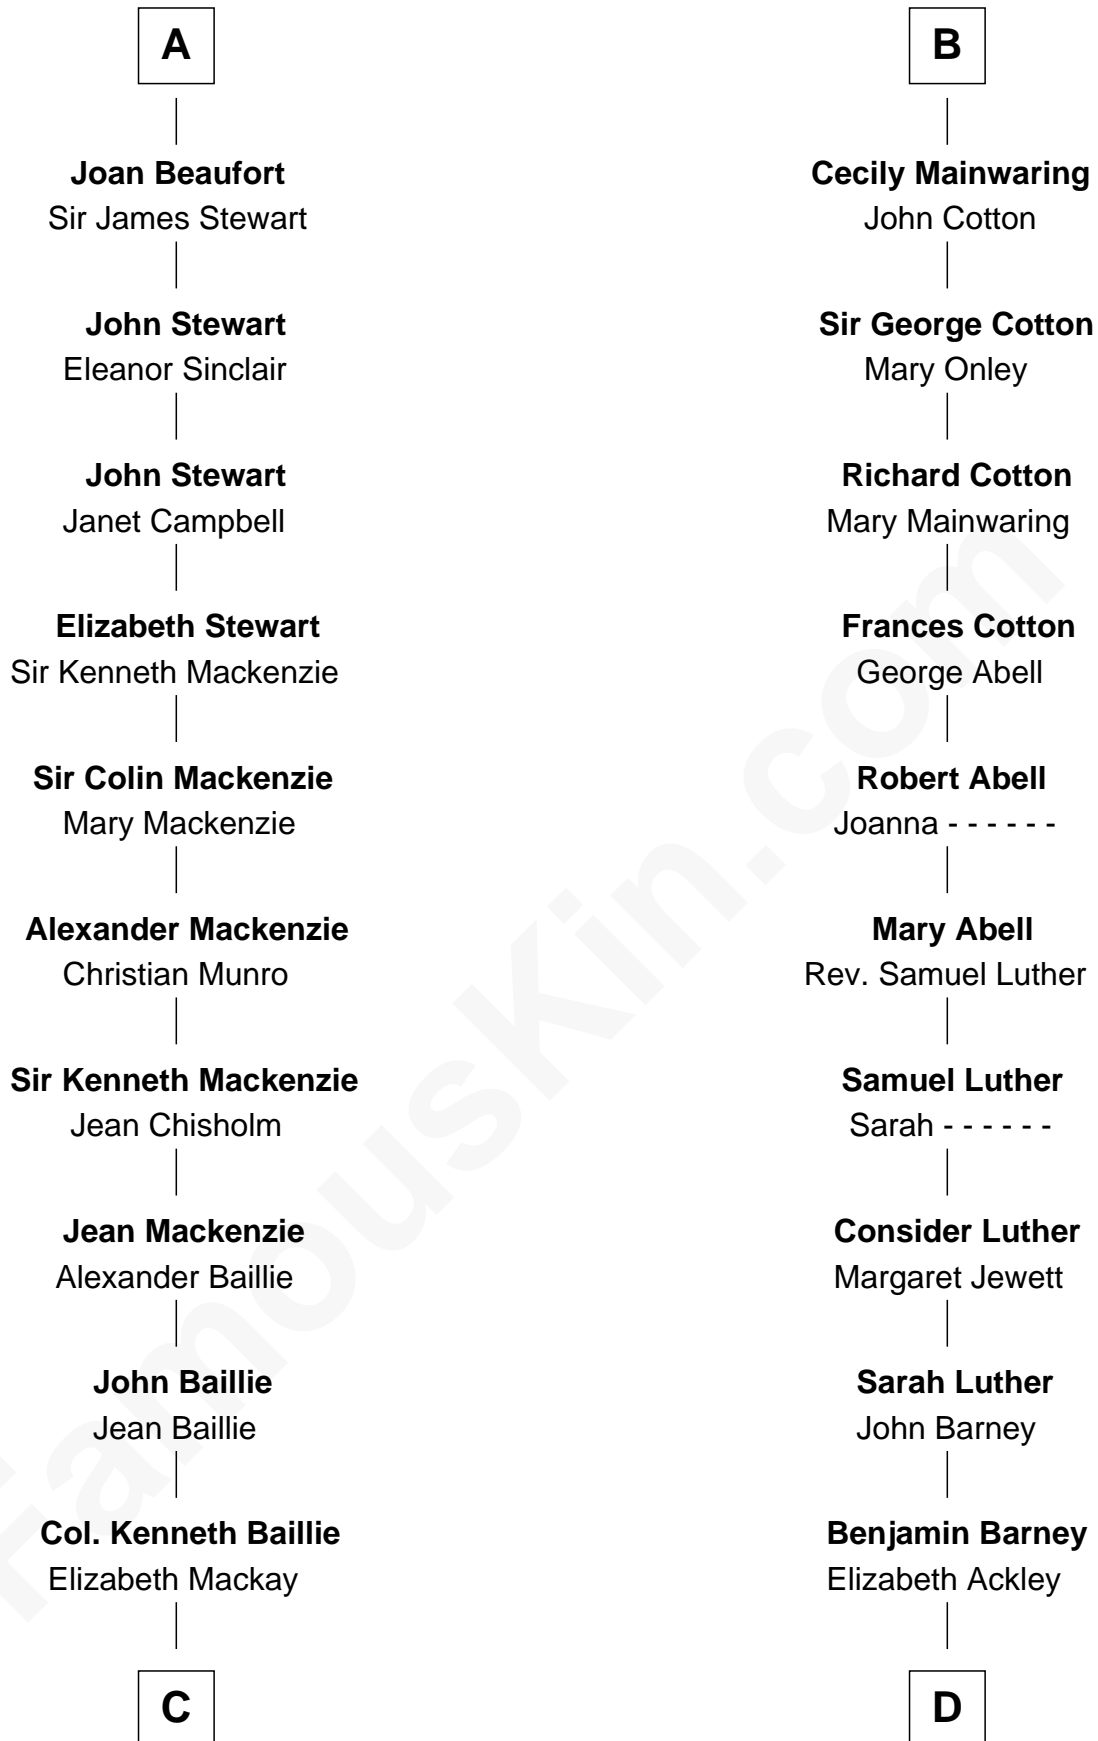

FamousKin.com Relationship Chart of

Theodore Roosevelt

26th U.S. President

21st cousin of

Elizabeth Montgomery

TV Actress - "Bewitched"

C

Ann Elizabeth Baillie

Dr. John Irvine

Anne Irvine

James Bulloch

James Stephens Bulloch

Martha Stewart

Martha Bulloch

Theodore Roosevelt

Theodore Roosevelt

26th U.S. President

D

Nathan Barney

Hannah Carey

Nathan Barney

Mary A. Deverell

Mary Weed Barney

Henry Montgomery