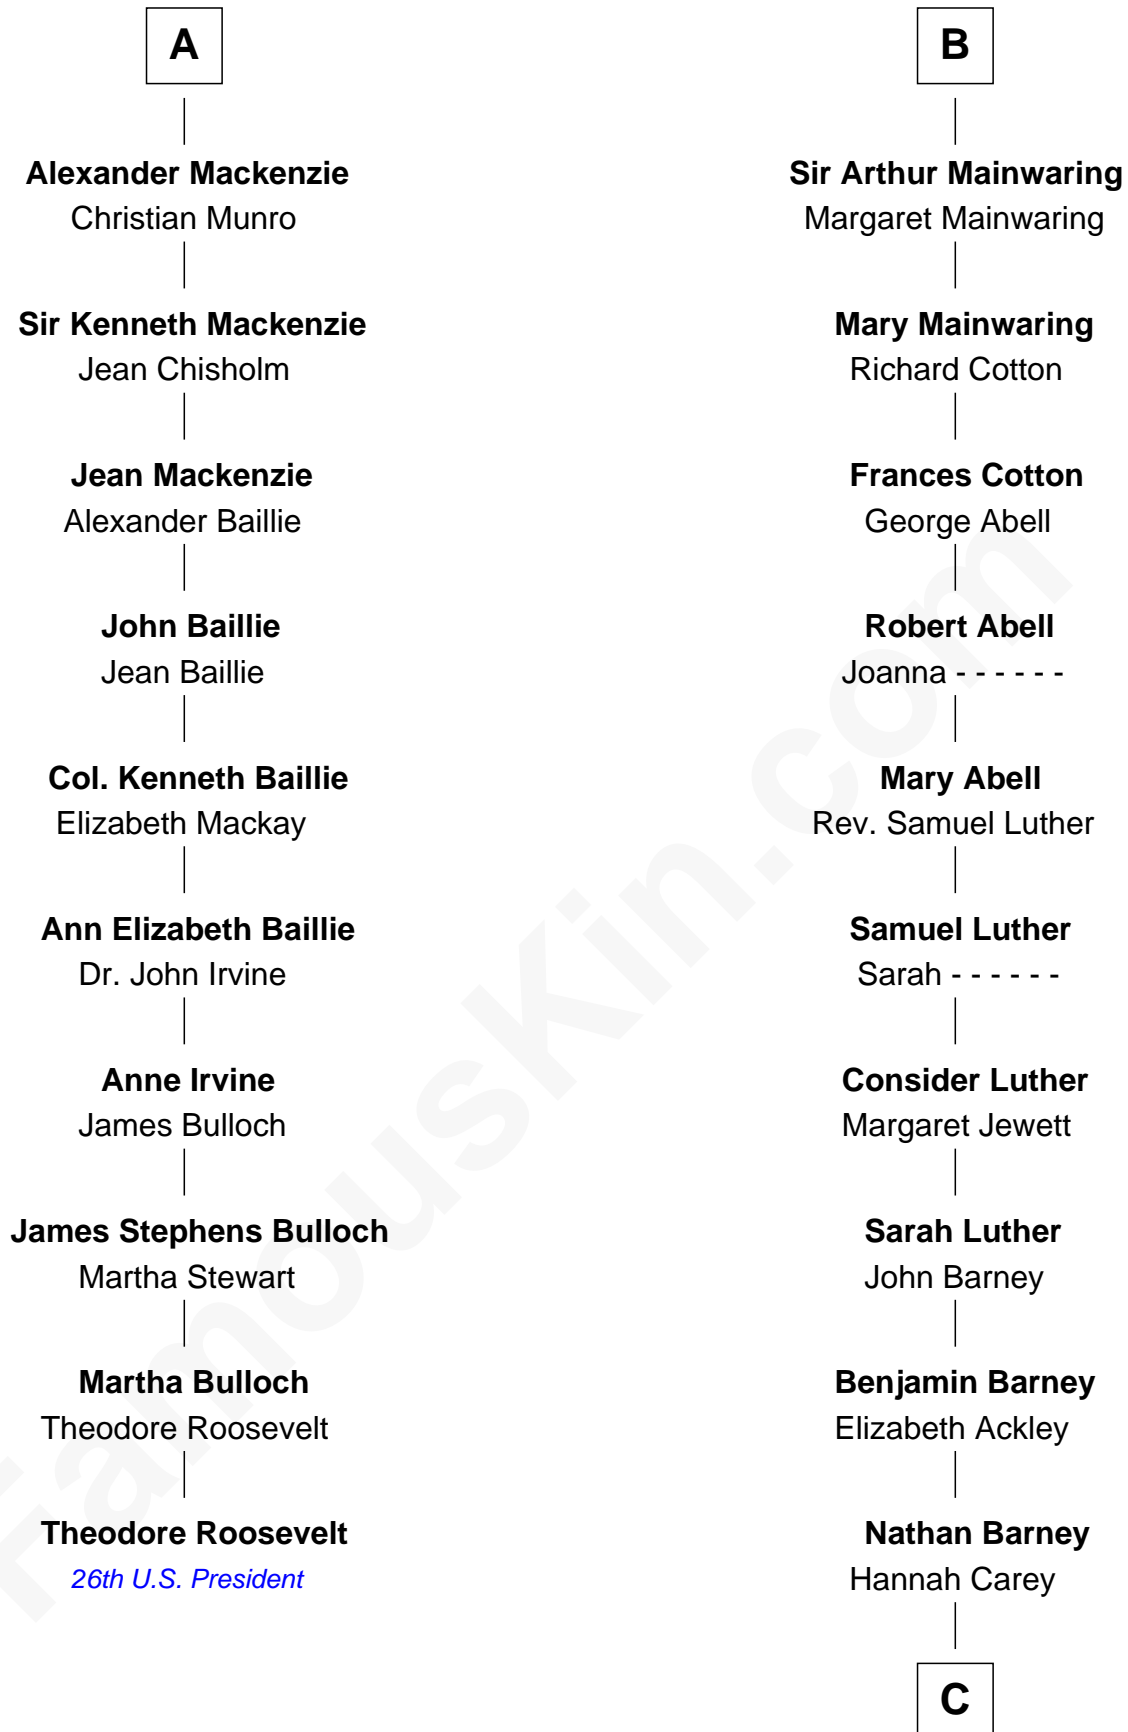

FamousKin.com
Relationship Chart of
Theodore Roosevelt
26th U.S. President

16th cousin 4 times removed of
Elizabeth Montgomery
TV Actress - "Bewitched"

C

—
Nathan Barney

Mary A. Deverell

—
Mary Weed Barney

Henry Montgomery

—
Henry Montgomery

Elizabeth Bryan Allen

—
Elizabeth Montgomery

TV Actress - "Bewitched"

FamousKin.com