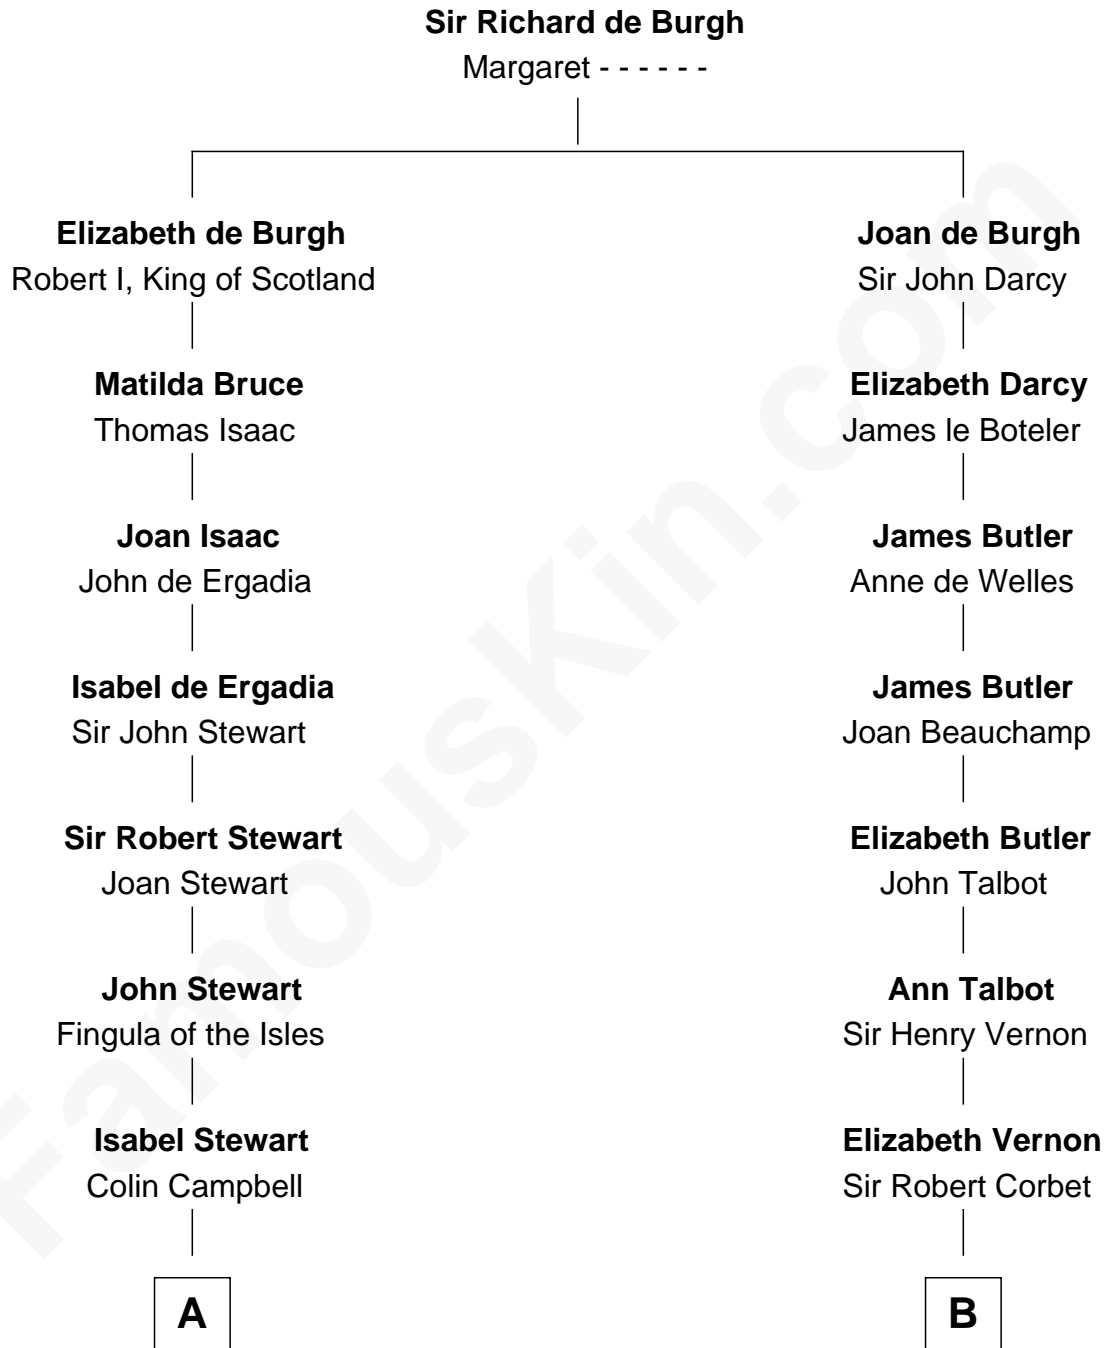

FamousKin.com
Relationship Chart of
Theodore Roosevelt
26th U.S. President

20th cousin 1 time removed of
Elizabeth Montgomery
TV Actress - "Bewitched"

C

Anne Irvine
James Bulloch

James Stephens Bulloch
Martha Stewart

Martha Bulloch
Theodore Roosevelt

Theodore Roosevelt
26th U.S. President

D

Nathan Barney
Hannah Carey

Nathan Barney
Mary A. Deverell

Mary Weed Barney
Henry Montgomery

Henry Montgomery
Elizabeth Bryan Allen

Elizabeth Montgomery
TV Actress - "Bewitched"