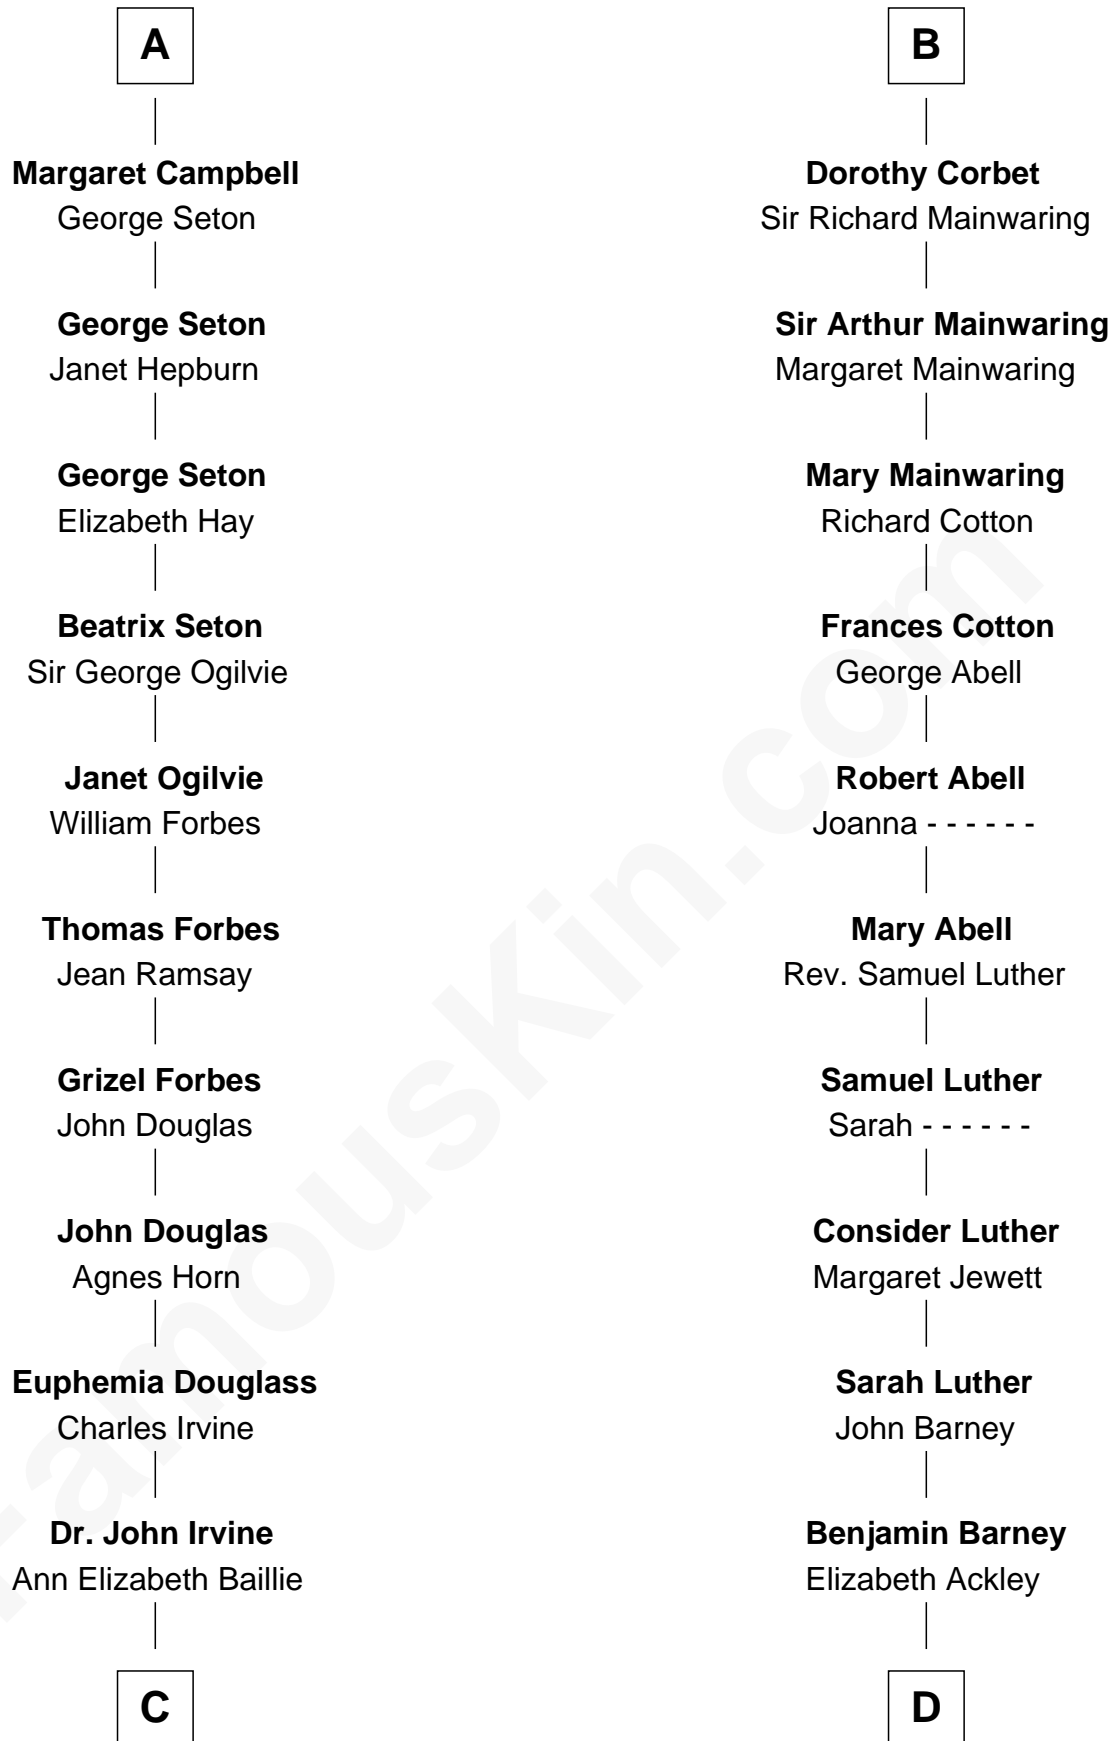

FamousKin.com
Relationship Chart of
Theodore Roosevelt
26th U.S. President

20th cousin 1 time removed of
Elizabeth Montgomery
TV Actress - "Bewitched"

C

Anne Irvine
James Bulloch

James Stephens Bulloch
Martha Stewart

Martha Bulloch
Theodore Roosevelt

Theodore Roosevelt
26th U.S. President

D

Nathan Barney
Hannah Carey

Nathan Barney
Mary A. Deverell

Mary Weed Barney
Henry Montgomery

Henry Montgomery
Elizabeth Bryan Allen

Elizabeth Montgomery
TV Actress - "Bewitched"