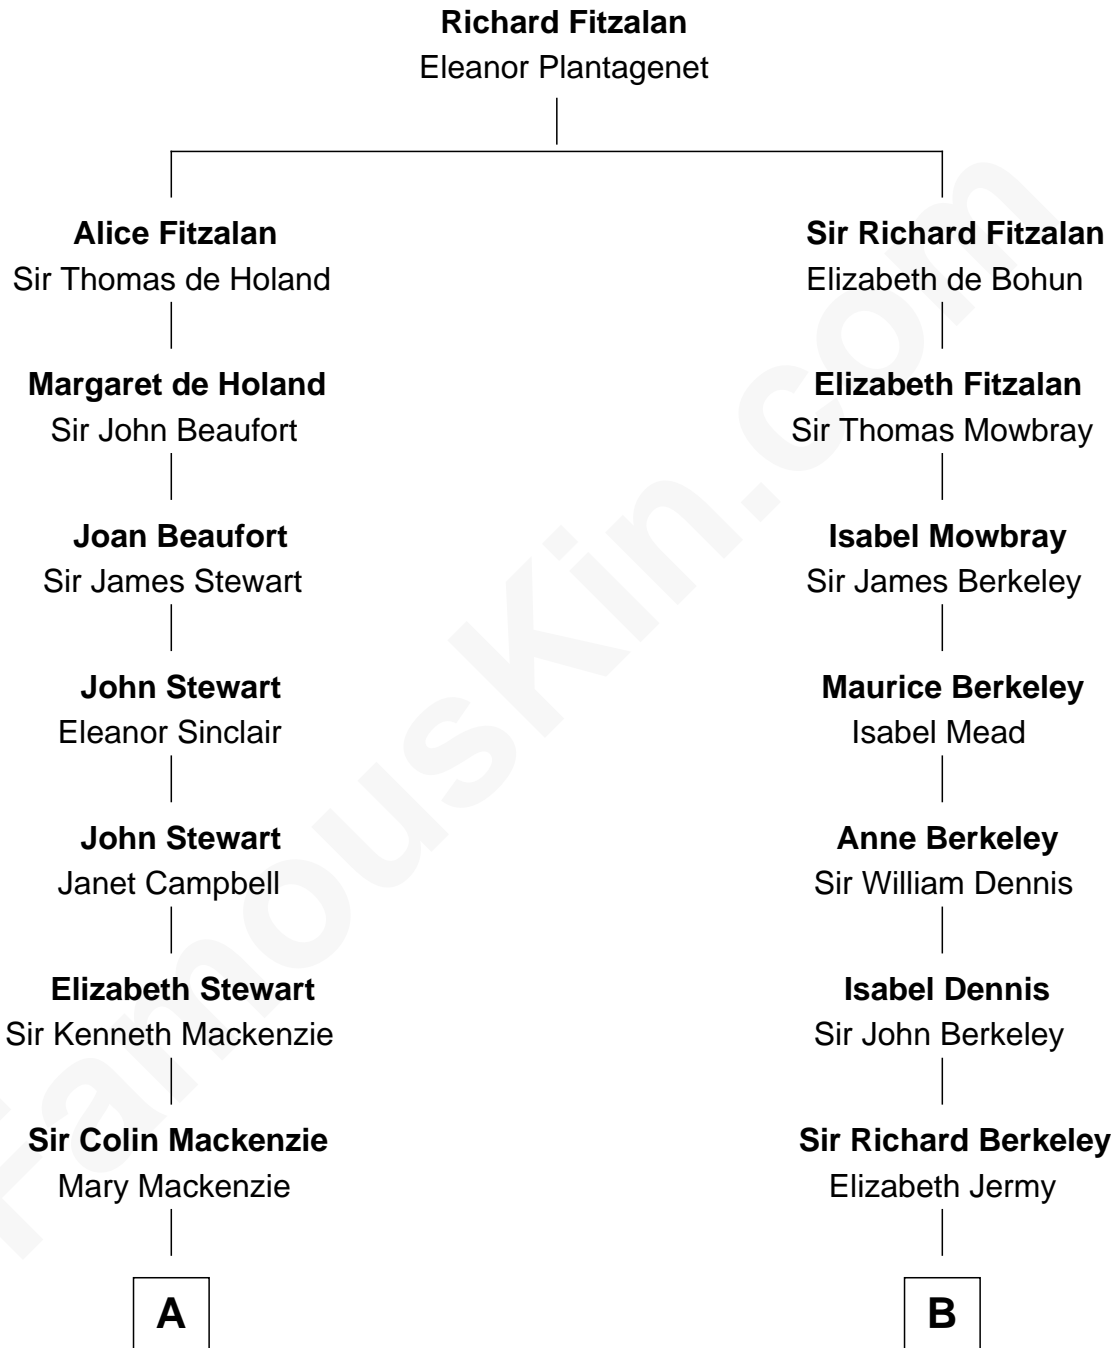

FamousKin.com
Relationship Chart of
Theodore Roosevelt
26th U.S. President

16th cousin 4 times removed of
Warren Buffett
Chairman & CEO, Berkshire Hathaway

C

—
Susan Ann Watson

Ford Bela Barber

—
Stella Frances Barber

John Ammon Stahl

—
Leila Stahl

Howard Homan Buffett

—
Warren Buffett

Chairman & CEO, Berkshire Hathaway

FamousKin.com