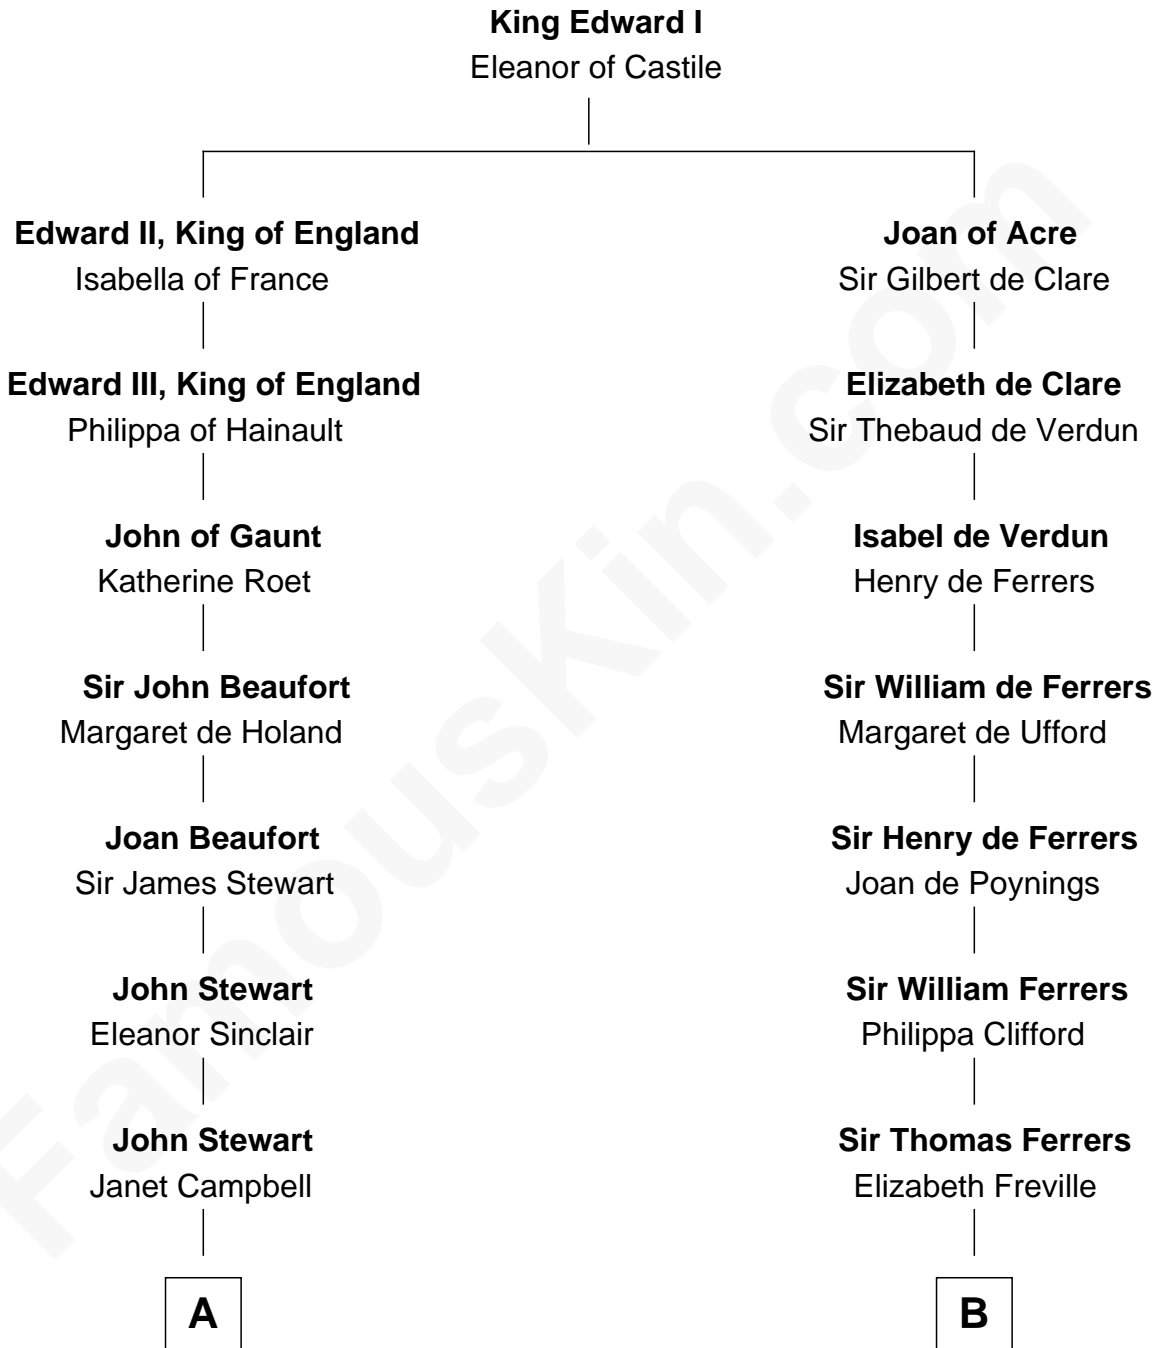

**FamousKin.com**  
**Relationship Chart of**  
**Theodore Roosevelt**  
*26th U.S. President*

18th cousin 1 time removed of

**Susan B. Anthony**  
*Women's Rights Advocate*

**C**

**Martha Bulloch**  
Theodore Roosevelt

**Theodore Roosevelt**  
*26th U.S. President*

**D**

**Humphrey Anthony**  
Hannah Lapham

**Daniel Anthony**  
Lucy Read

**Susan B. Anthony**  
*Women's Rights Advocate*

FamousKin.com