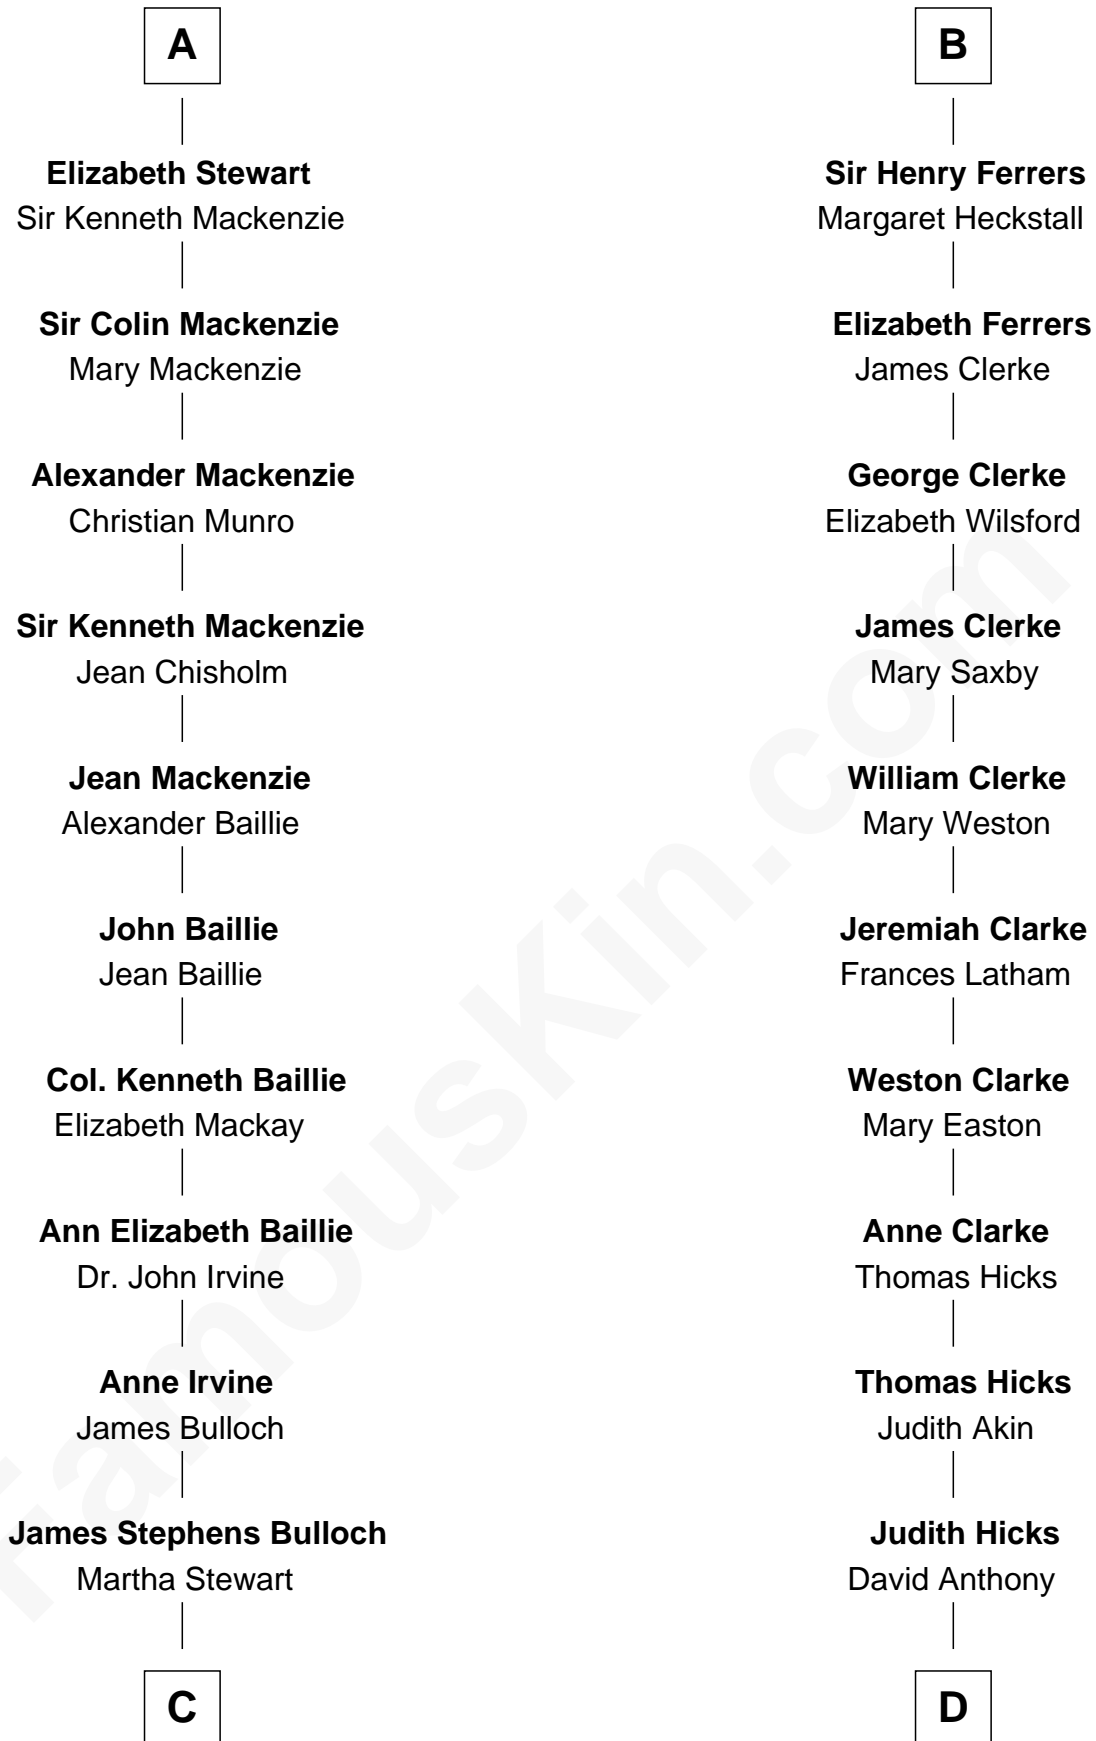

**FamousKin.com**  
**Relationship Chart of**  
**Theodore Roosevelt**  
*26th U.S. President*

18th cousin 1 time removed of

**Susan B. Anthony**  
*Women's Rights Advocate*

**C**

**Martha Bulloch**  
Theodore Roosevelt

**Theodore Roosevelt**  
*26th U.S. President*

**D**

**Humphrey Anthony**  
Hannah Lapham

**Daniel Anthony**  
Lucy Read

**Susan B. Anthony**  
*Women's Rights Advocate*

FamousKin.com