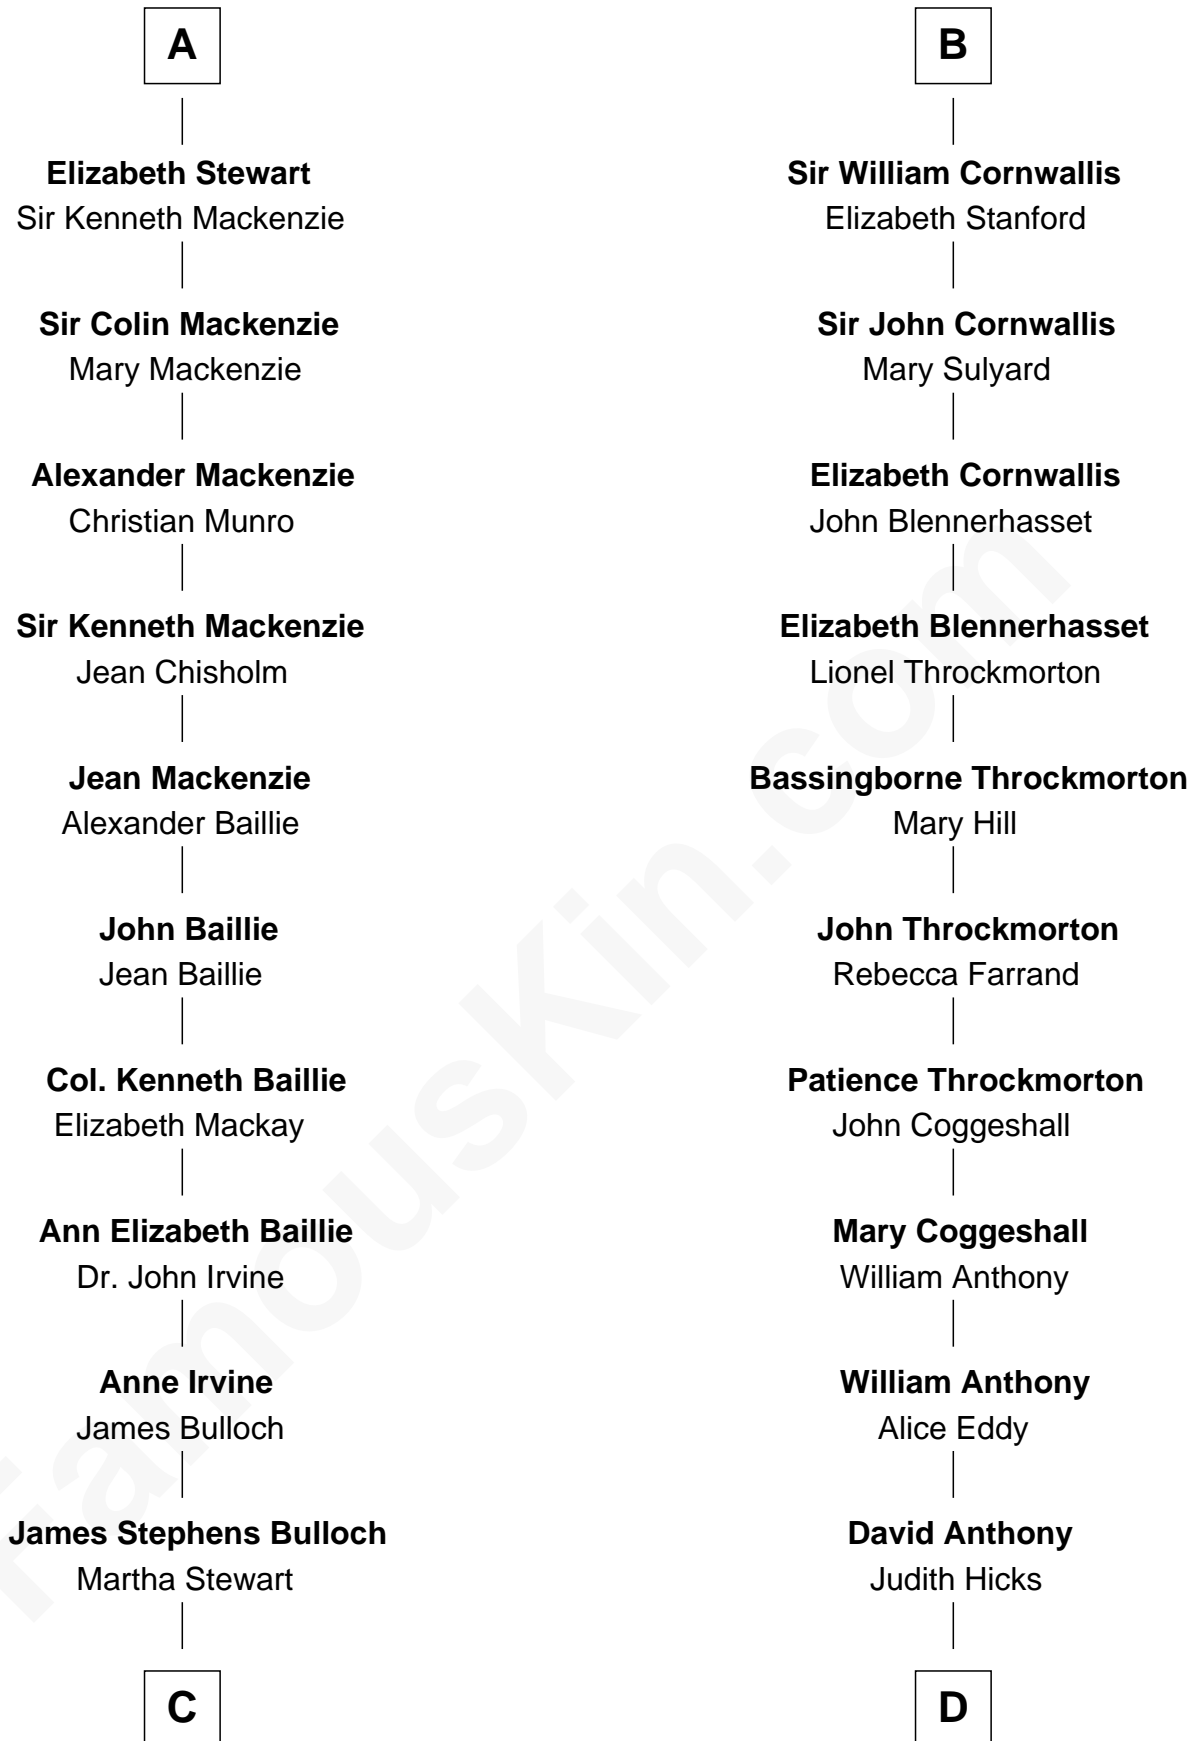

FamousKin.com
Relationship Chart of
Theodore Roosevelt
26th U.S. President

18th cousin 1 time removed of

Susan B. Anthony
Women's Rights Advocate

C

Martha Bulloch
Theodore Roosevelt

Theodore Roosevelt
26th U.S. President

D

Humphrey Anthony
Hannah Lapham

Daniel Anthony
Lucy Read

Susan B. Anthony
Women's Rights Advocate

FamousKin.com