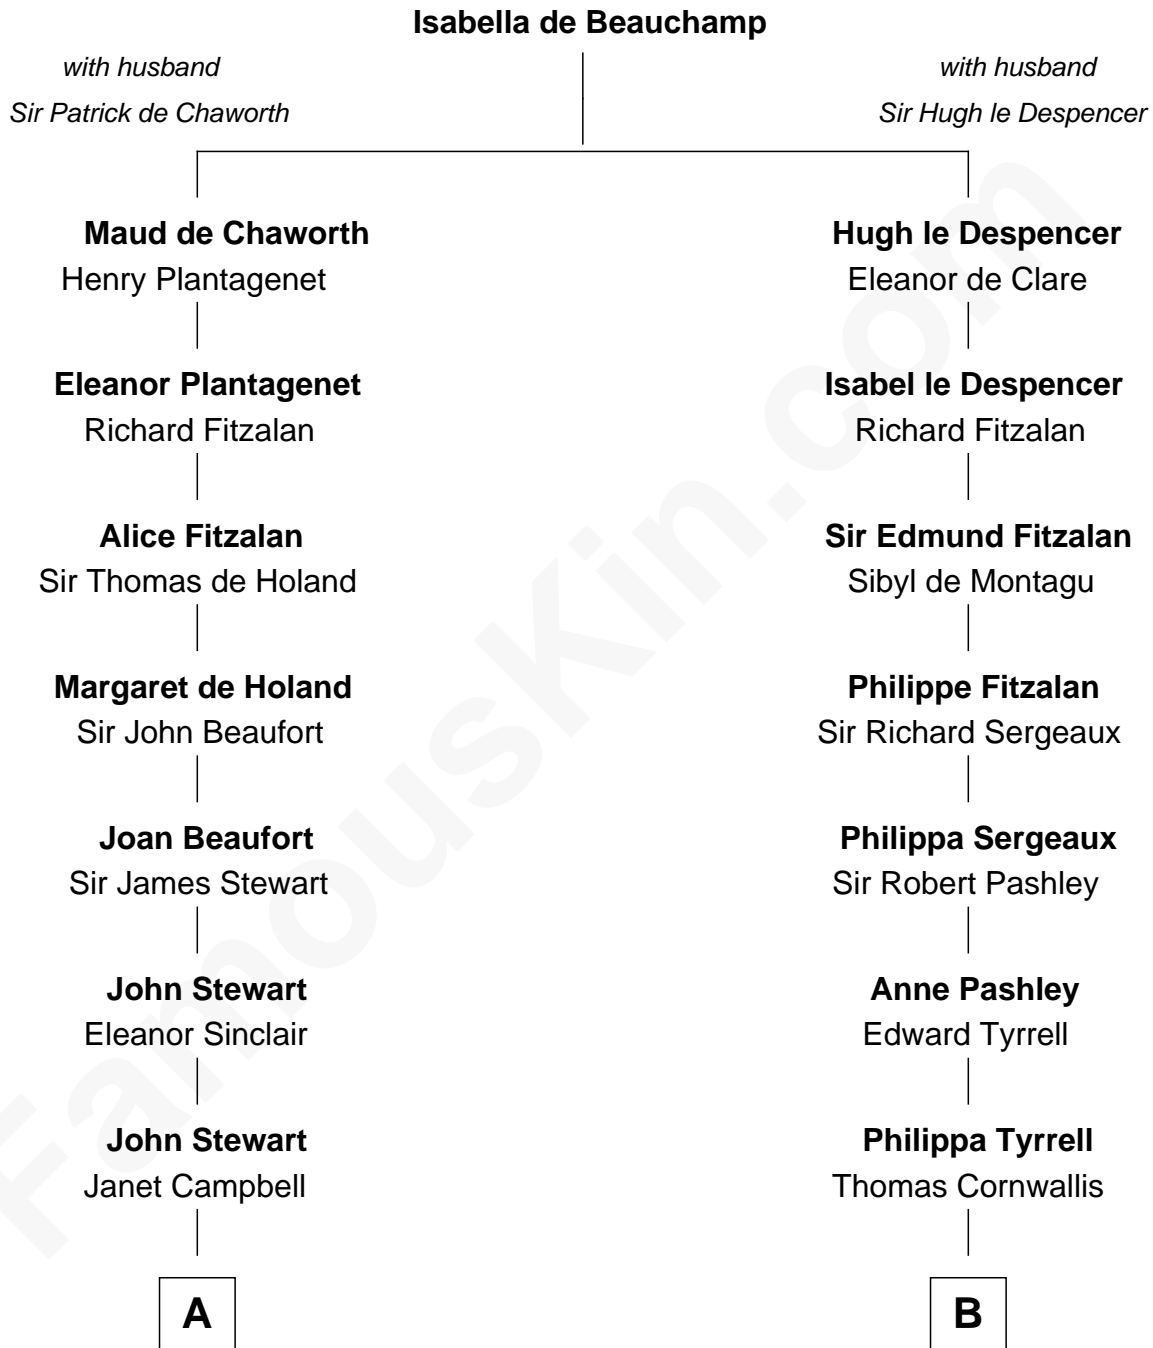

FamousKin.com
Relationship Chart of
Theodore Roosevelt
26th U.S. President

18th cousin 1 time removed of

Susan B. Anthony
Women's Rights Advocate

C

Martha Bulloch
Theodore Roosevelt

Theodore Roosevelt
26th U.S. President

D

Humphrey Anthony
Hannah Lapham

Daniel Anthony
Lucy Read

Susan B. Anthony
Women's Rights Advocate

FamousKin.com