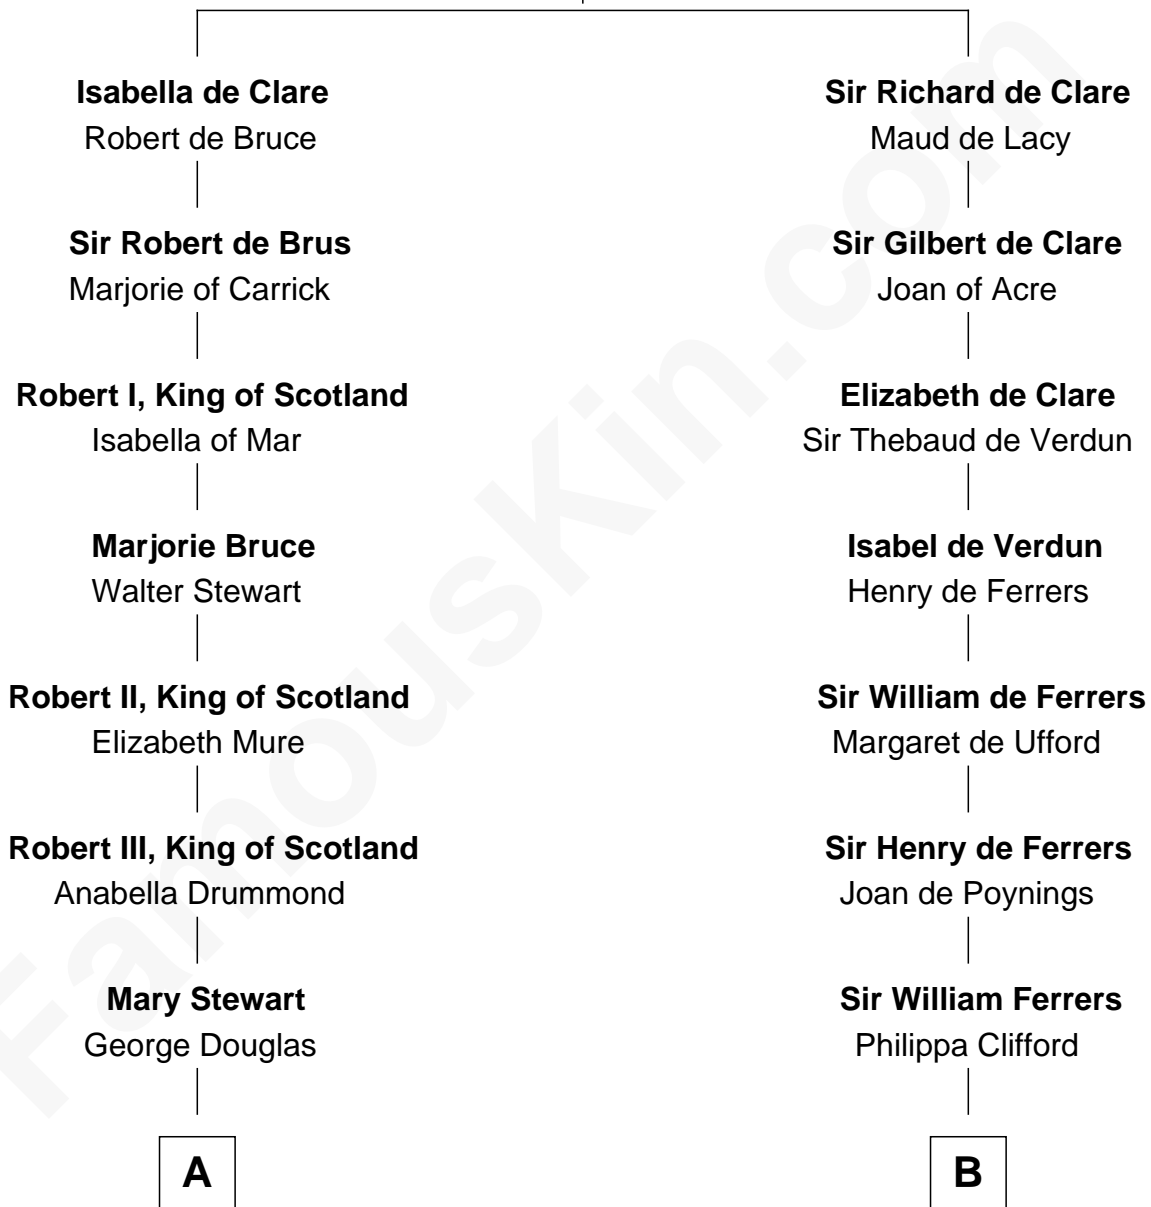

FamousKin.com Relationship Chart of

Theodore Roosevelt

26th U.S. President

20th cousin of

Susan B. Anthony

Women's Rights Advocate

Gilbert de Clare

Isabel Marshal

C

Anne Irvine
James Bulloch

James Stephens Bulloch
Martha Stewart

Martha Bulloch
Theodore Roosevelt

Theodore Roosevelt
26th U.S. President

D

Judith Hicks
David Anthony

Humphrey Anthony
Hannah Lapham