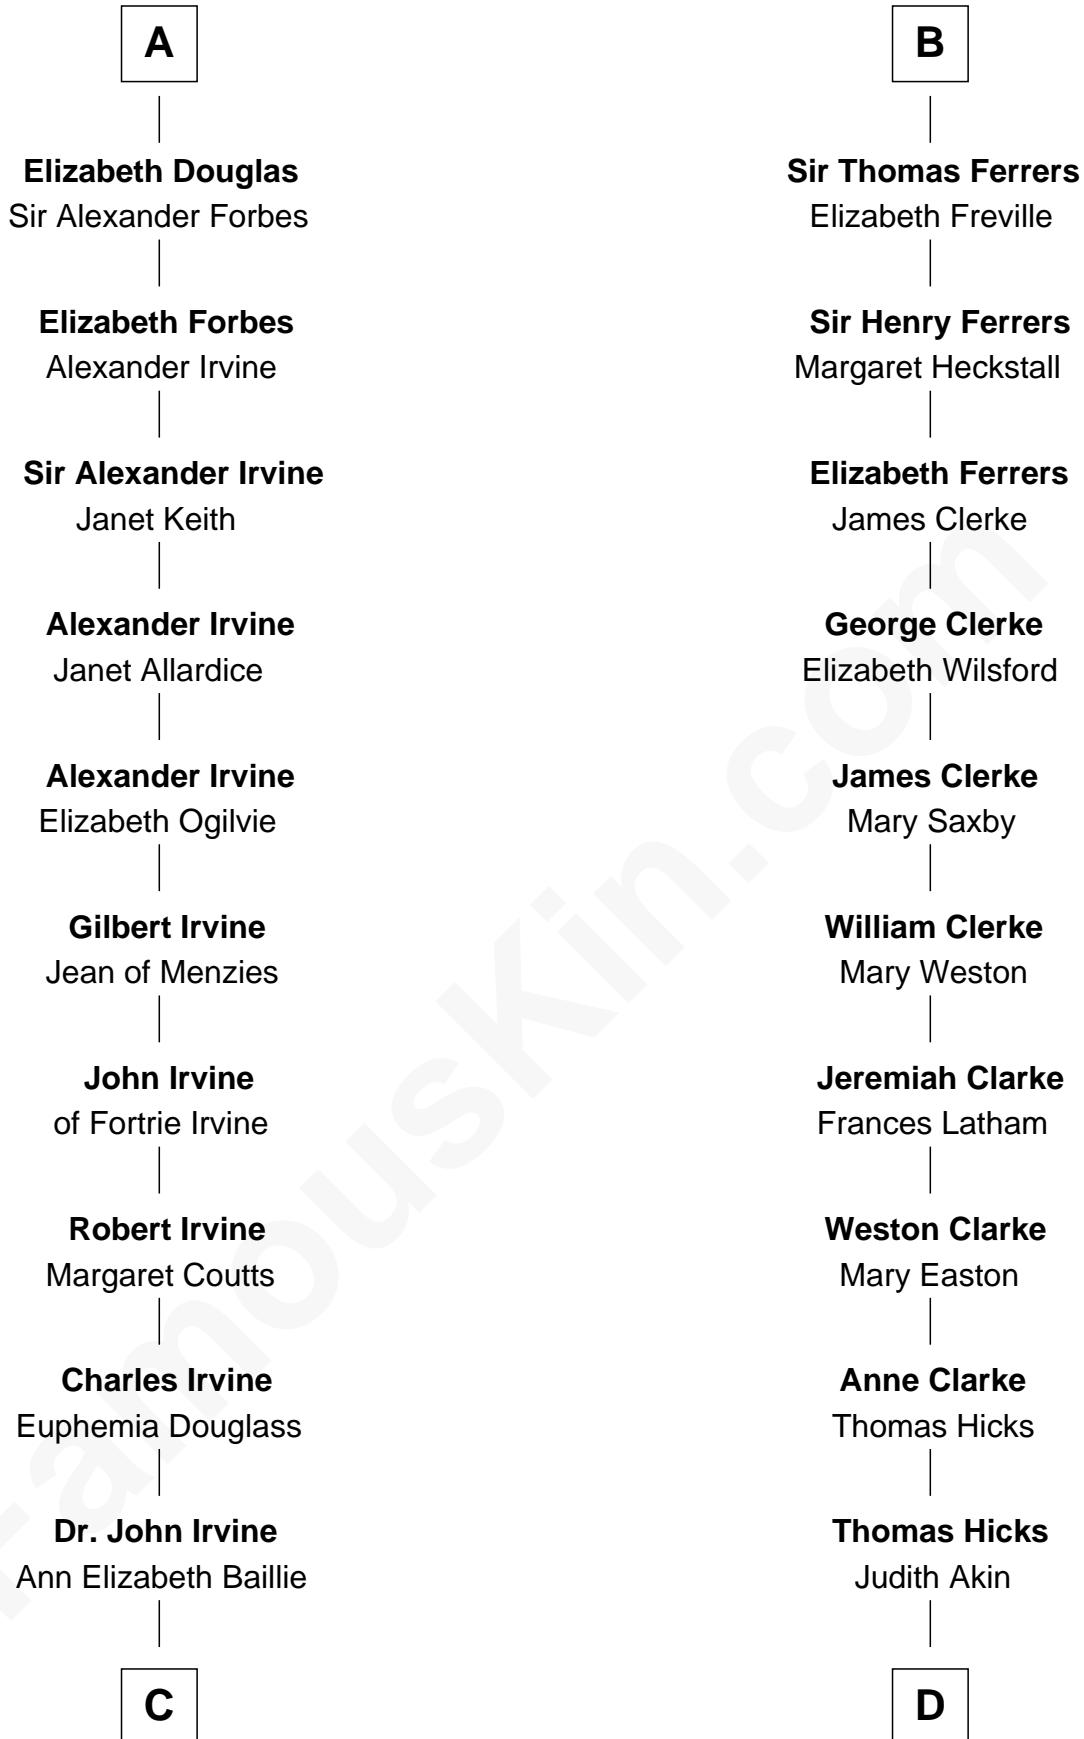

FamousKin.com Relationship Chart of

Theodore Roosevelt

26th U.S. President

20th cousin of

Susan B. Anthony

Women's Rights Advocate

Gilbert de Clare

Isabel Marshal

C

Anne Irvine
James Bulloch

James Stephens Bulloch
Martha Stewart

Martha Bulloch
Theodore Roosevelt

Theodore Roosevelt
26th U.S. President

D

Judith Hicks
David Anthony

Humphrey Anthony
Hannah Lapham