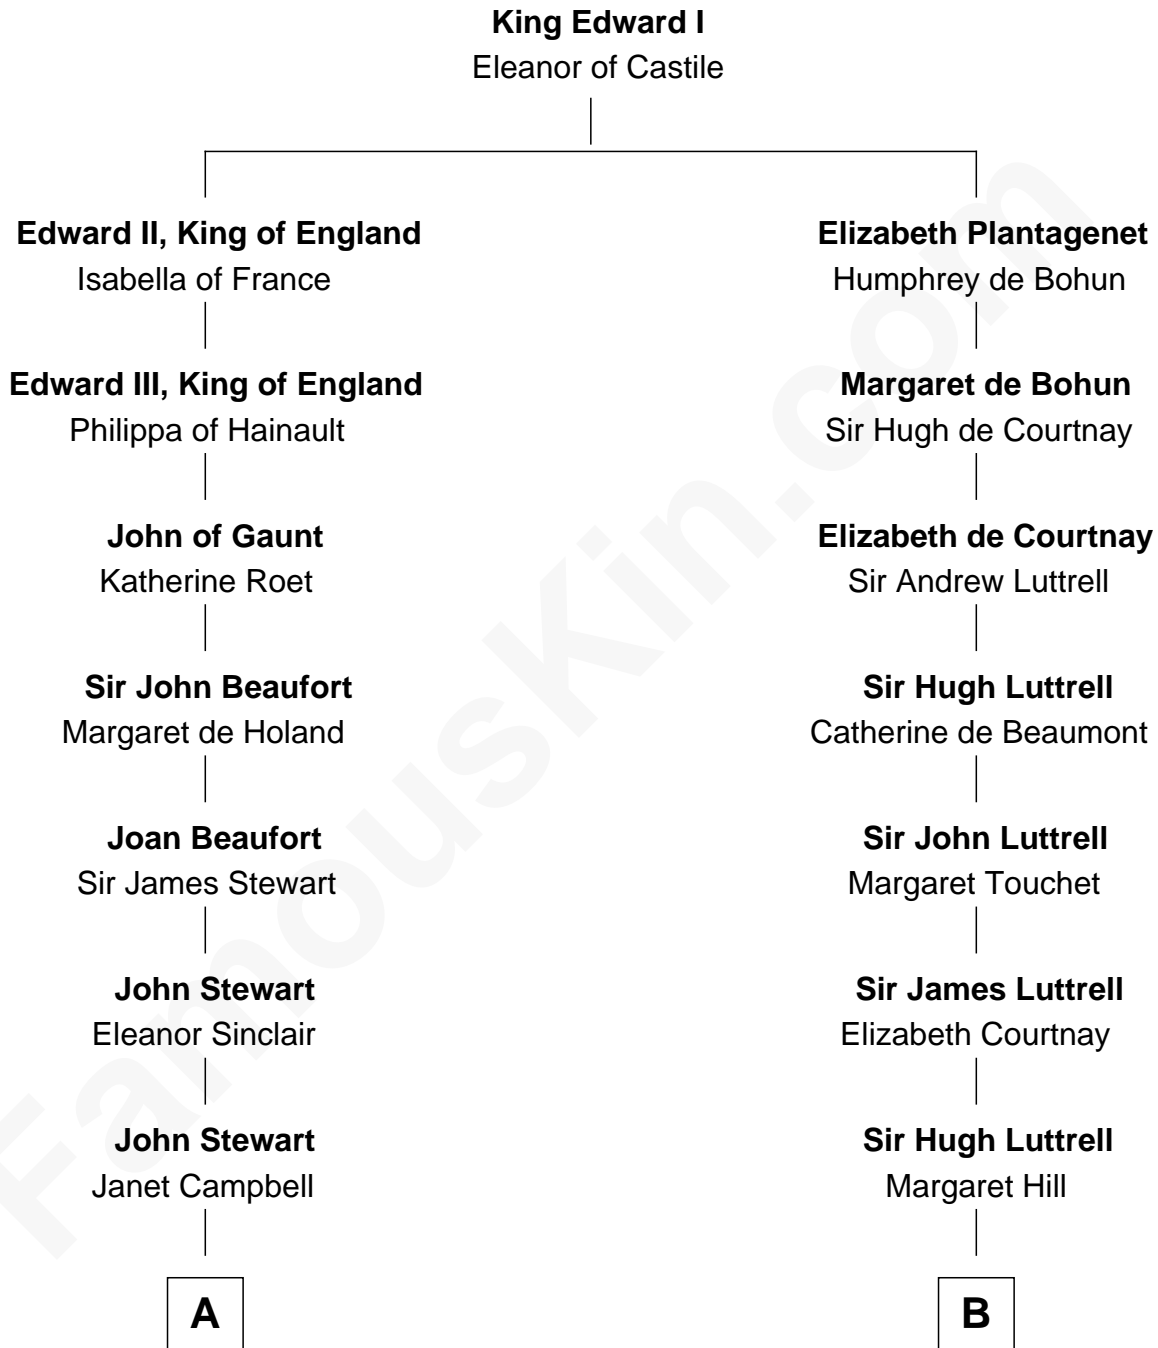

**FamousKin.com**  
**Relationship Chart of**  
**Theodore Roosevelt**  
*26th U.S. President*

**18th cousin 3 times removed of**  
**Dick Cheney**  
*46th U.S. Vice-President*

**C**

**Martha Bulloch**  
Theodore Roosevelt

**Theodore Roosevelt**  
*26th U.S. President*

**D**

**Elias Eaton Cheney**  
Lucy Fletcher

**Samuel Fletcher Cheney**  
Ella A. Phillips

**Thomas Herbert Cheney**  
Margaret E. Tyler

**Richard Herbert Cheney**  
Marge Lorraine Dickey