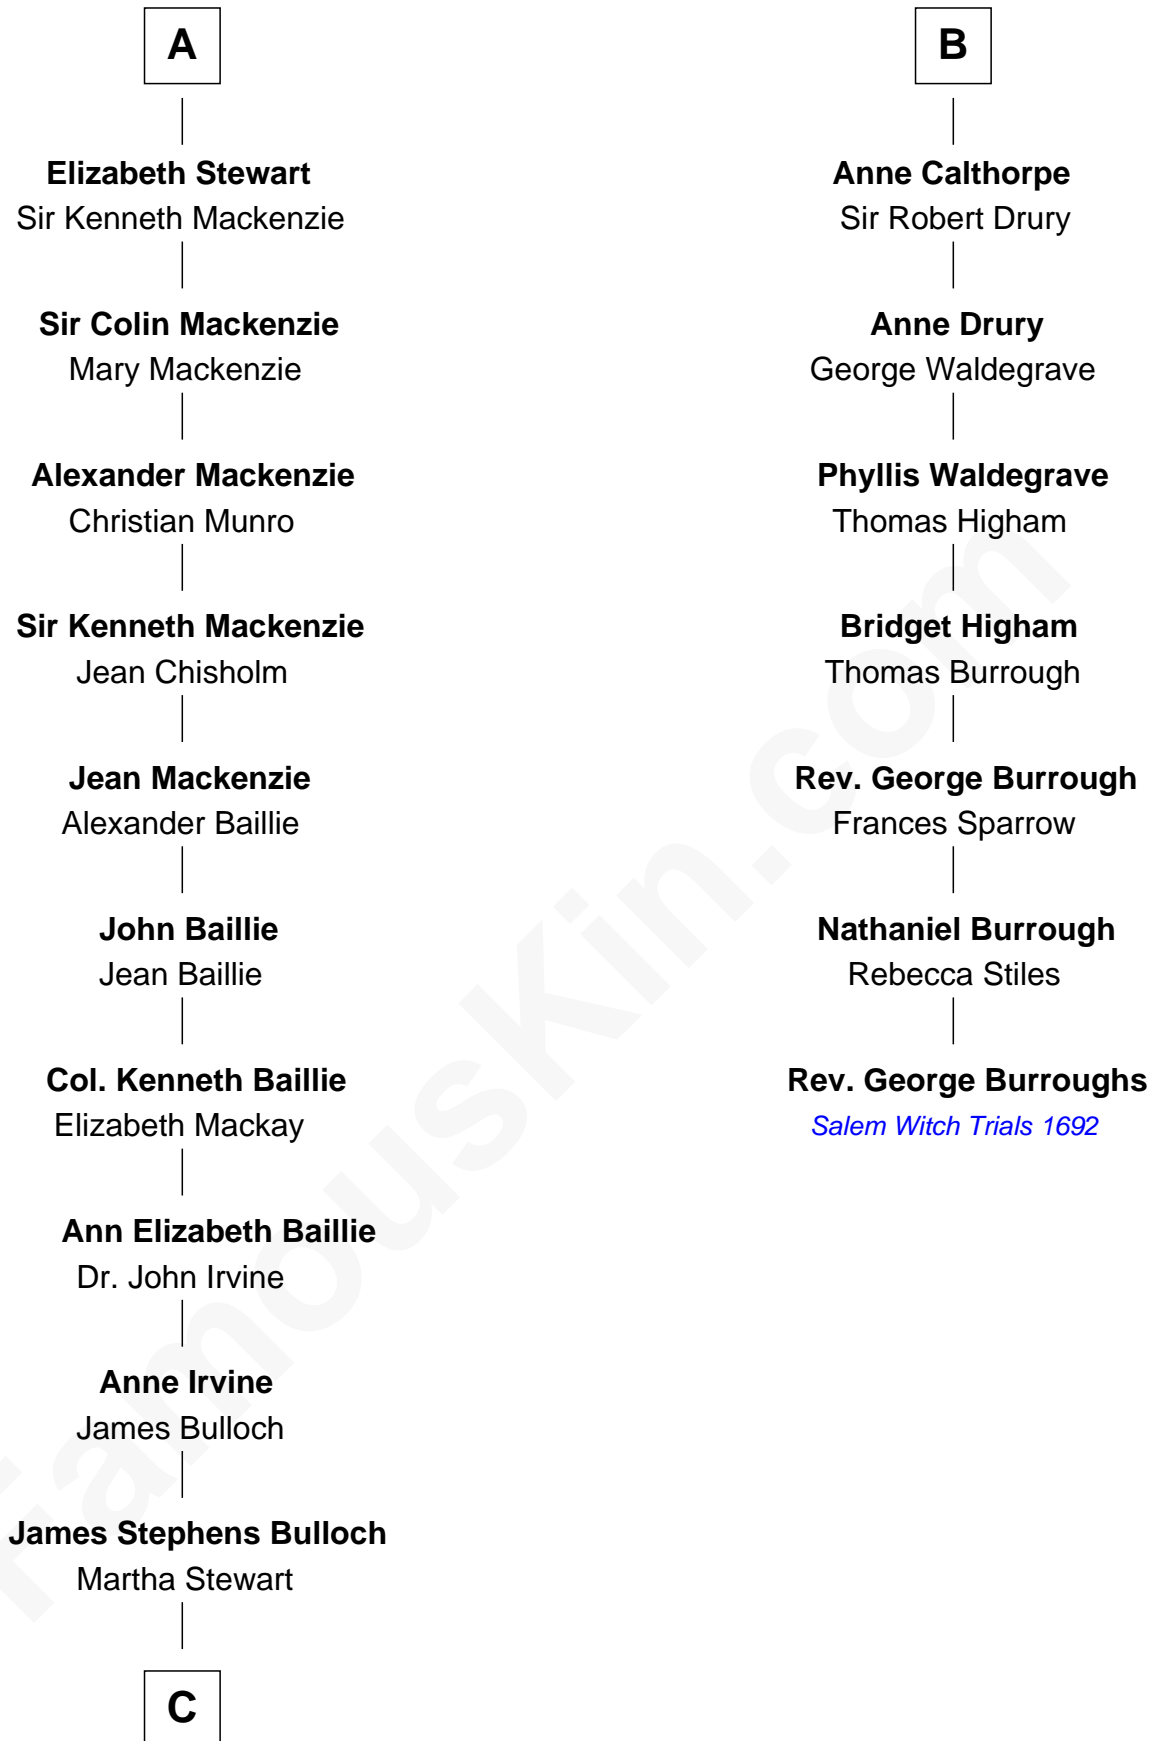

FamousKin.com
Relationship Chart of
Theodore Roosevelt
26th U.S. President

13th cousin 5 times removed of
Rev. George Burroughs
Executed for Witchcraft, Salem 1692

C

—
Martha Bulloch
Theodore Roosevelt

—
Theodore Roosevelt
26th U.S. President

FamousKin.com