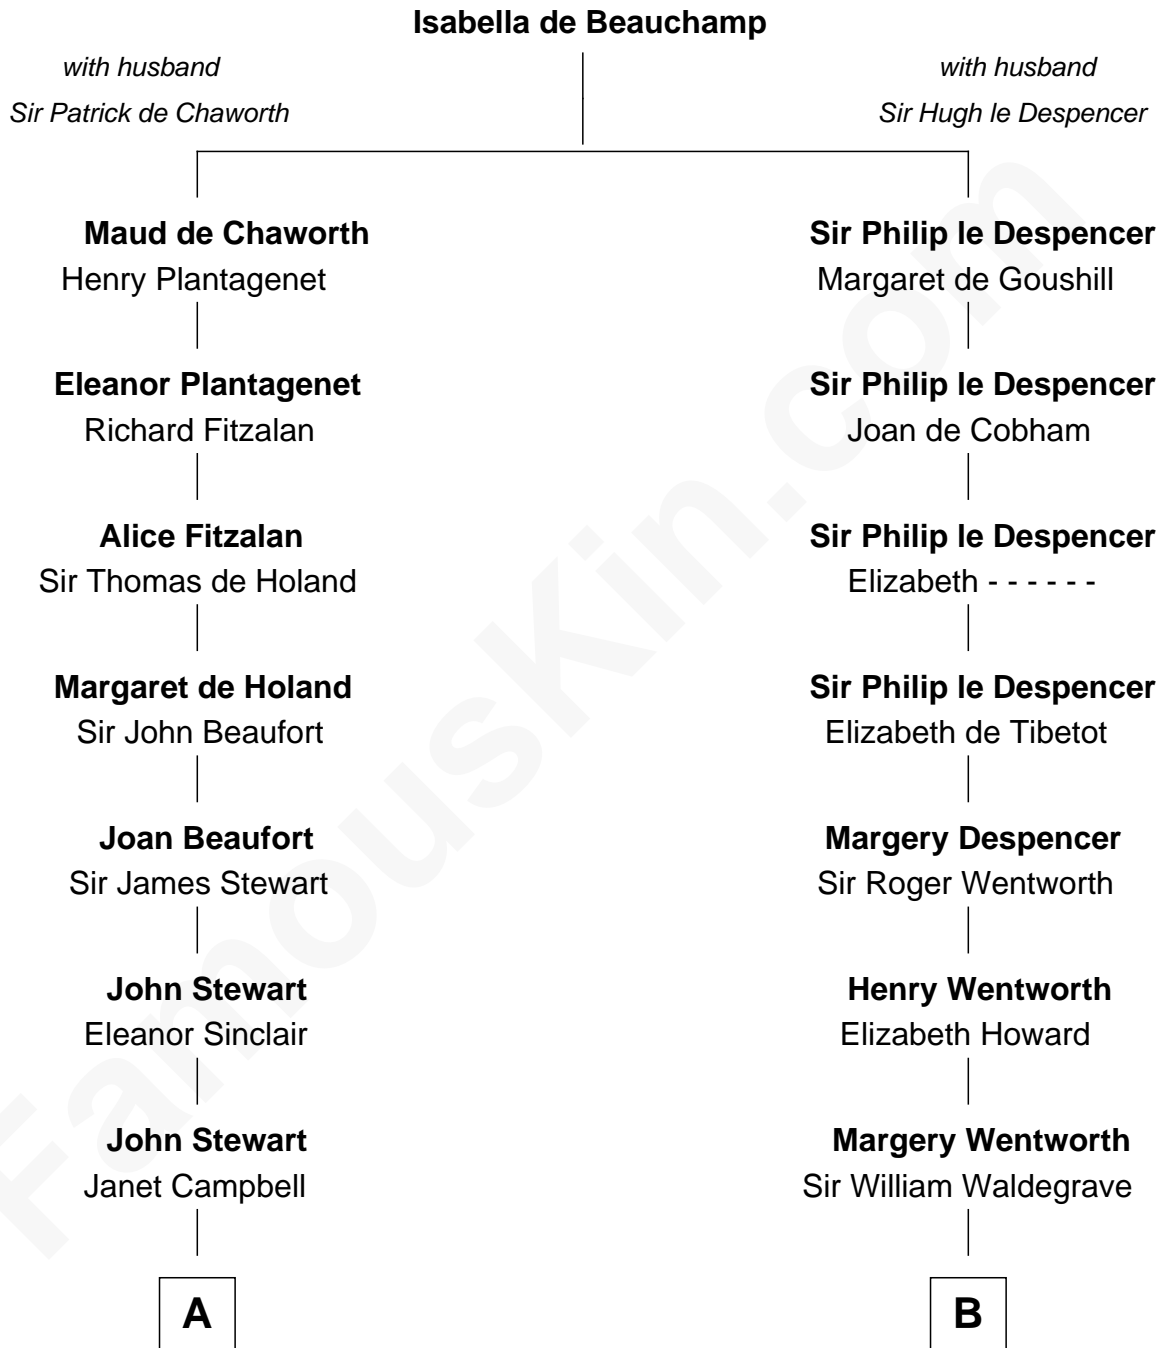

FamousKin.com
Relationship Chart of
Theodore Roosevelt
26th U.S. President

12th cousin 6 times removed of
Rev. George Burroughs
Executed for Witchcraft, Salem 1692

C

—
Martha Bulloch
Theodore Roosevelt

—
Theodore Roosevelt
26th U.S. President

FamousKin.com