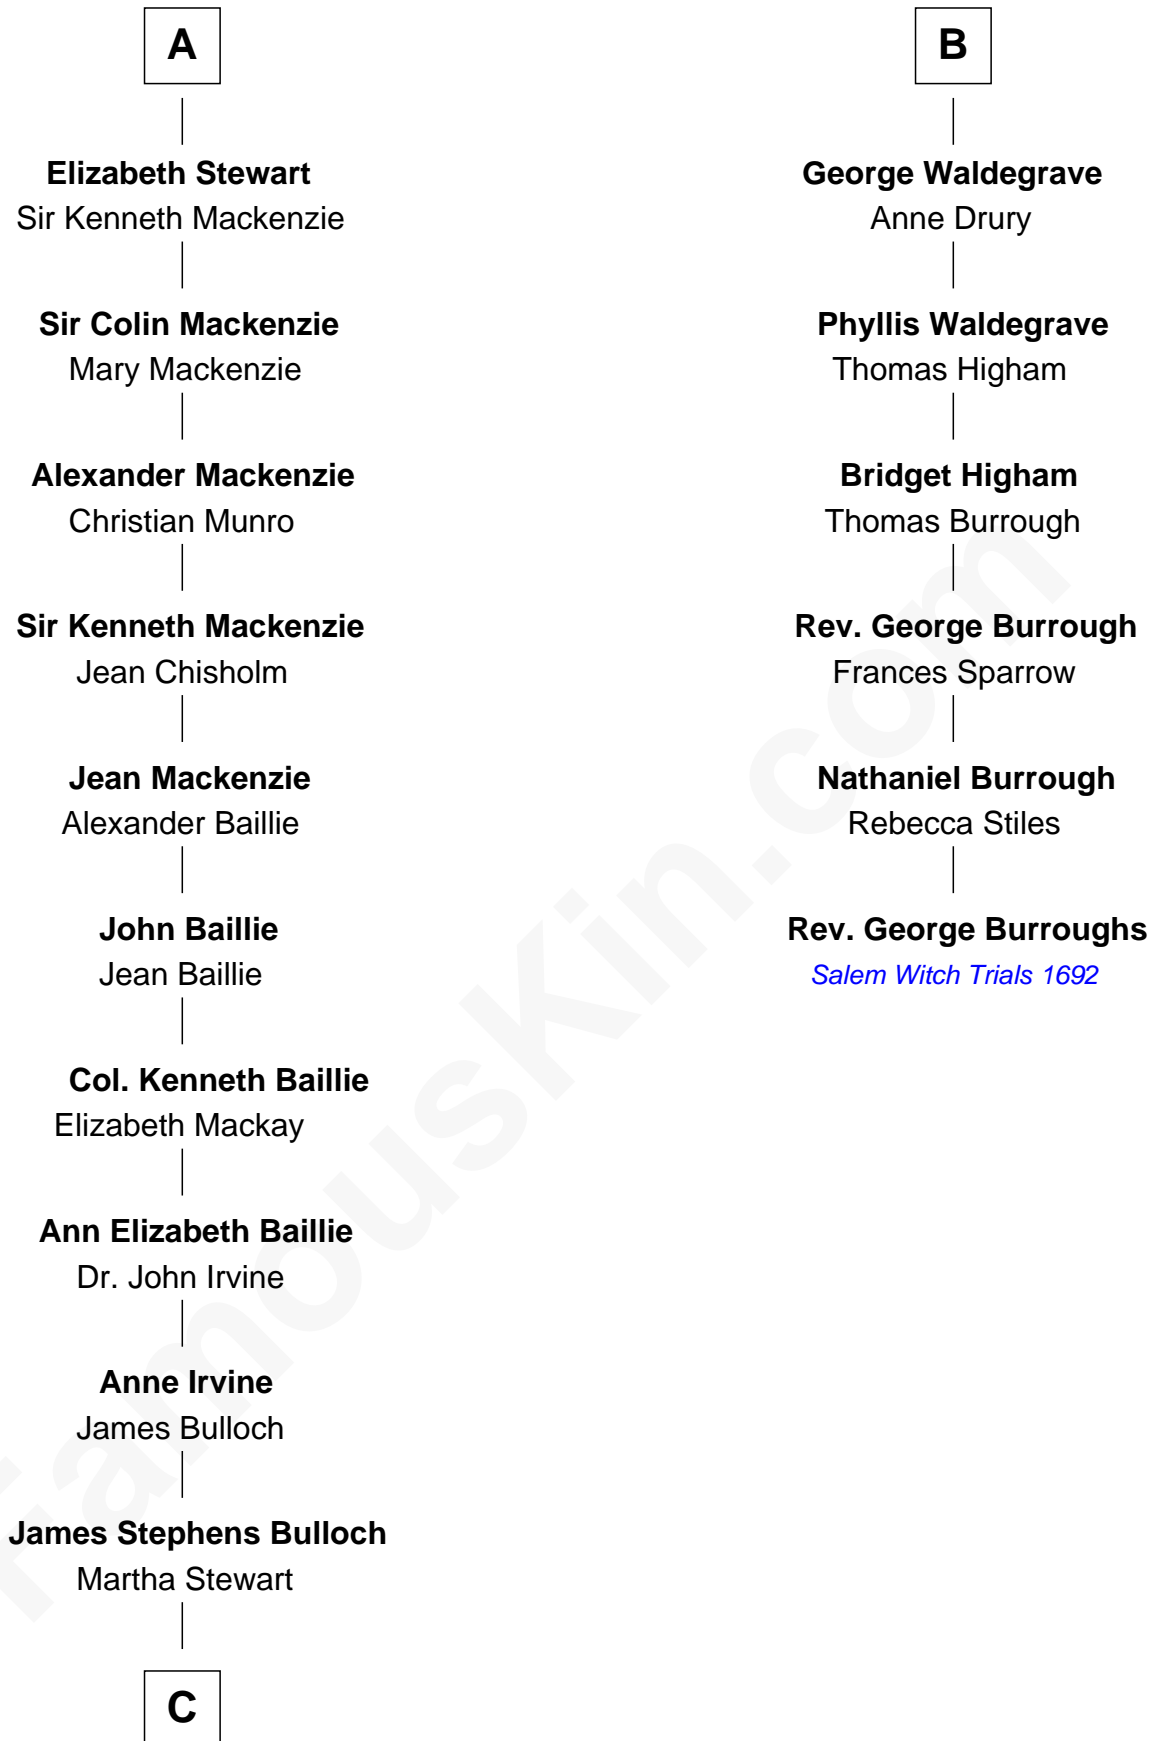

FamousKin.com
Relationship Chart of
Theodore Roosevelt
26th U.S. President

12th cousin 6 times removed of
Rev. George Burroughs
Executed for Witchcraft, Salem 1692

C

—
Martha Bulloch
Theodore Roosevelt

—
Theodore Roosevelt
26th U.S. President

FamousKin.com