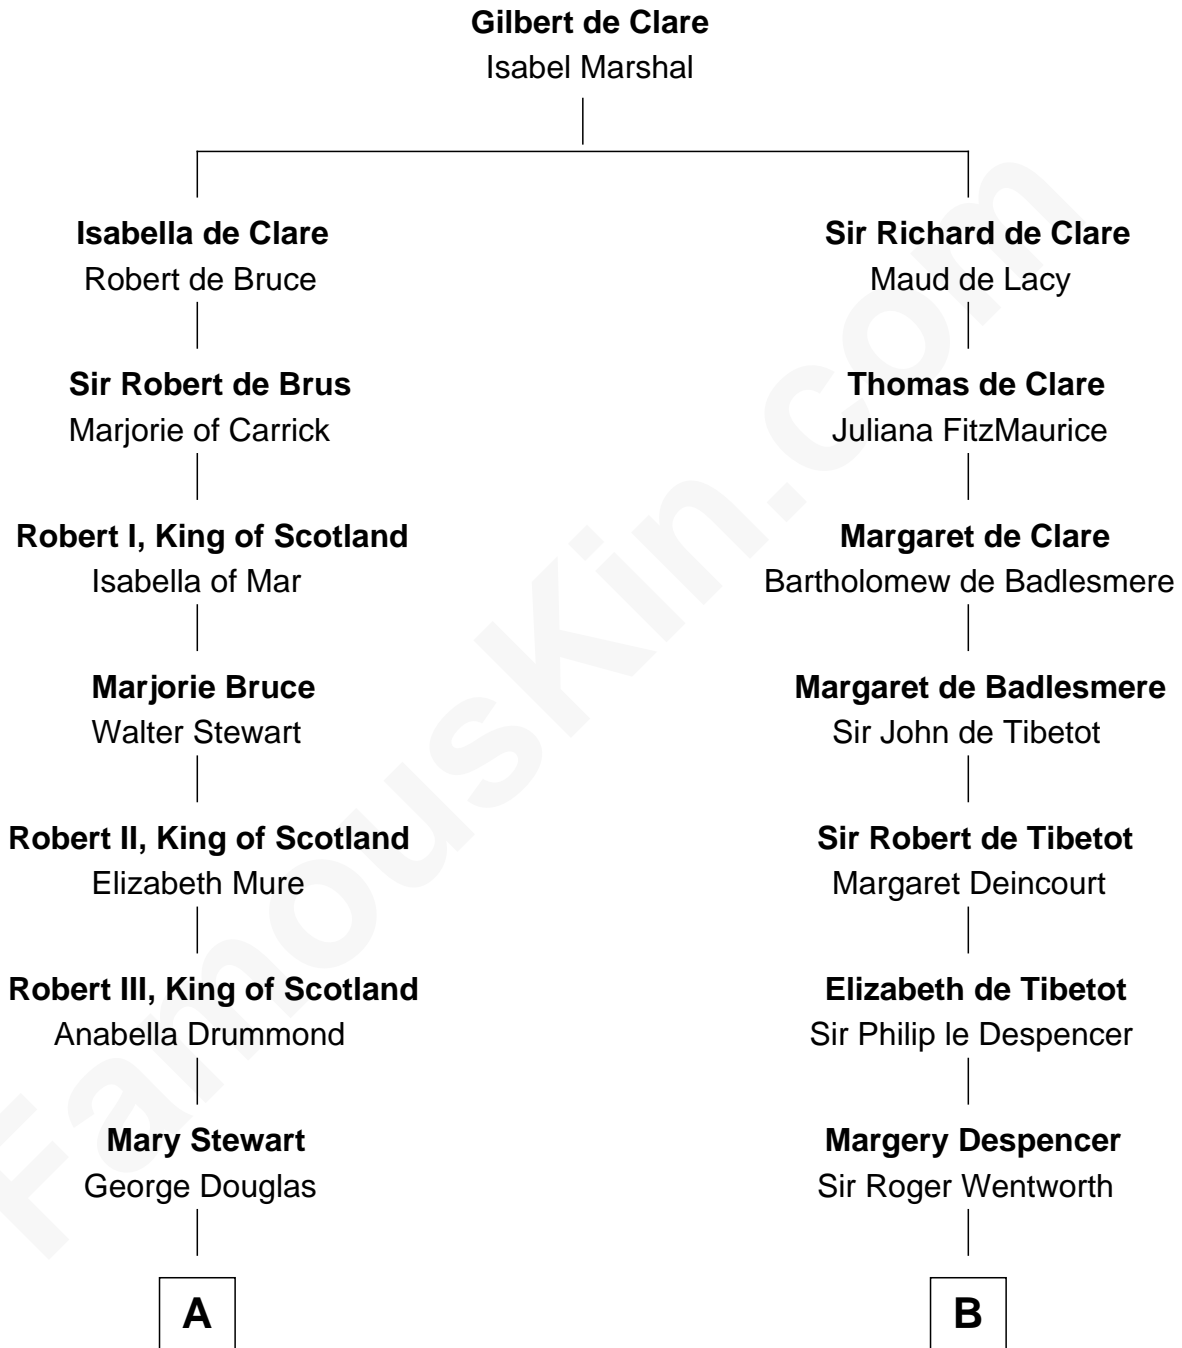

FamousKin.com
Relationship Chart of
Theodore Roosevelt
26th U.S. President

14th cousin 6 times removed of
Rev. George Burroughs
Executed for Witchcraft, Salem 1692

C

Anne Irvine
James Bulloch

James Stephens Bulloch
Martha Stewart

Martha Bulloch
Theodore Roosevelt

Theodore Roosevelt
26th U.S. President

FamousKin.com