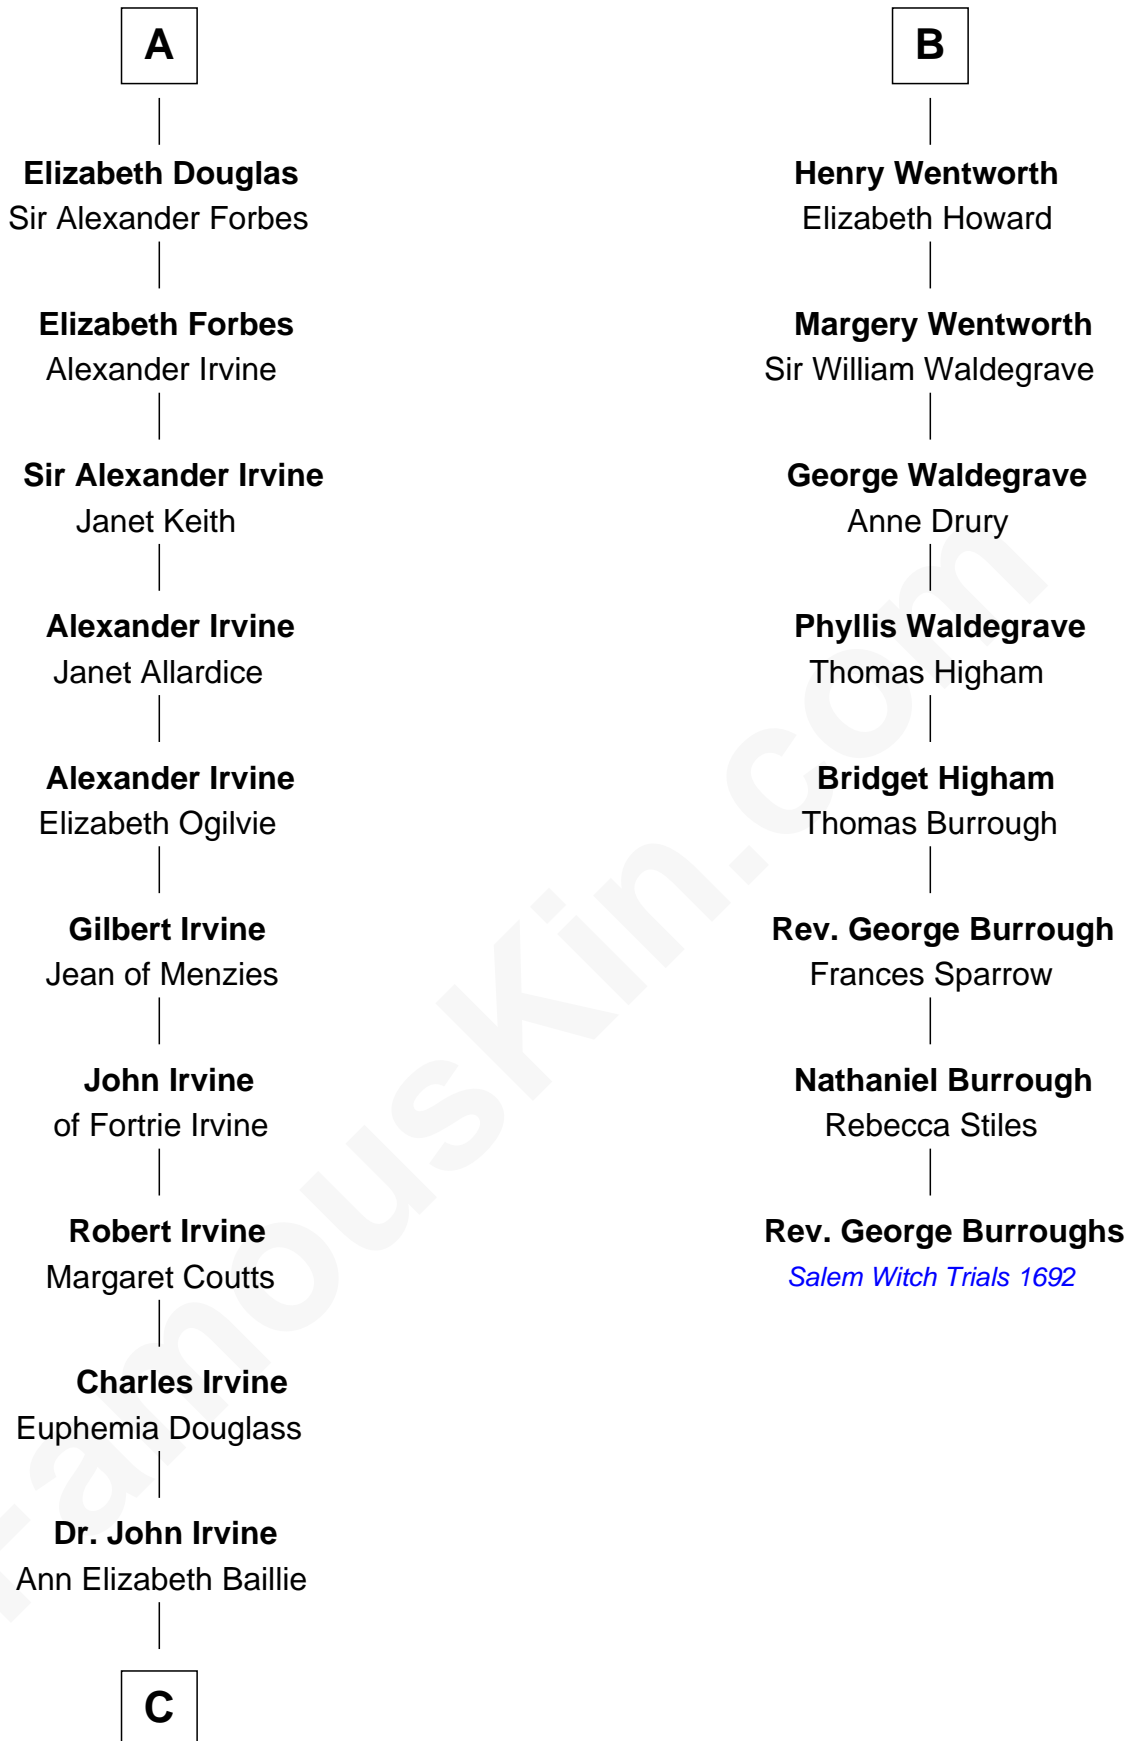

FamousKin.com
Relationship Chart of
Theodore Roosevelt
26th U.S. President

14th cousin 6 times removed of
Rev. George Burroughs
Executed for Witchcraft, Salem 1692

C

Anne Irvine
James Bulloch

James Stephens Bulloch
Martha Stewart

Martha Bulloch
Theodore Roosevelt

Theodore Roosevelt
26th U.S. President

FamousKin.com