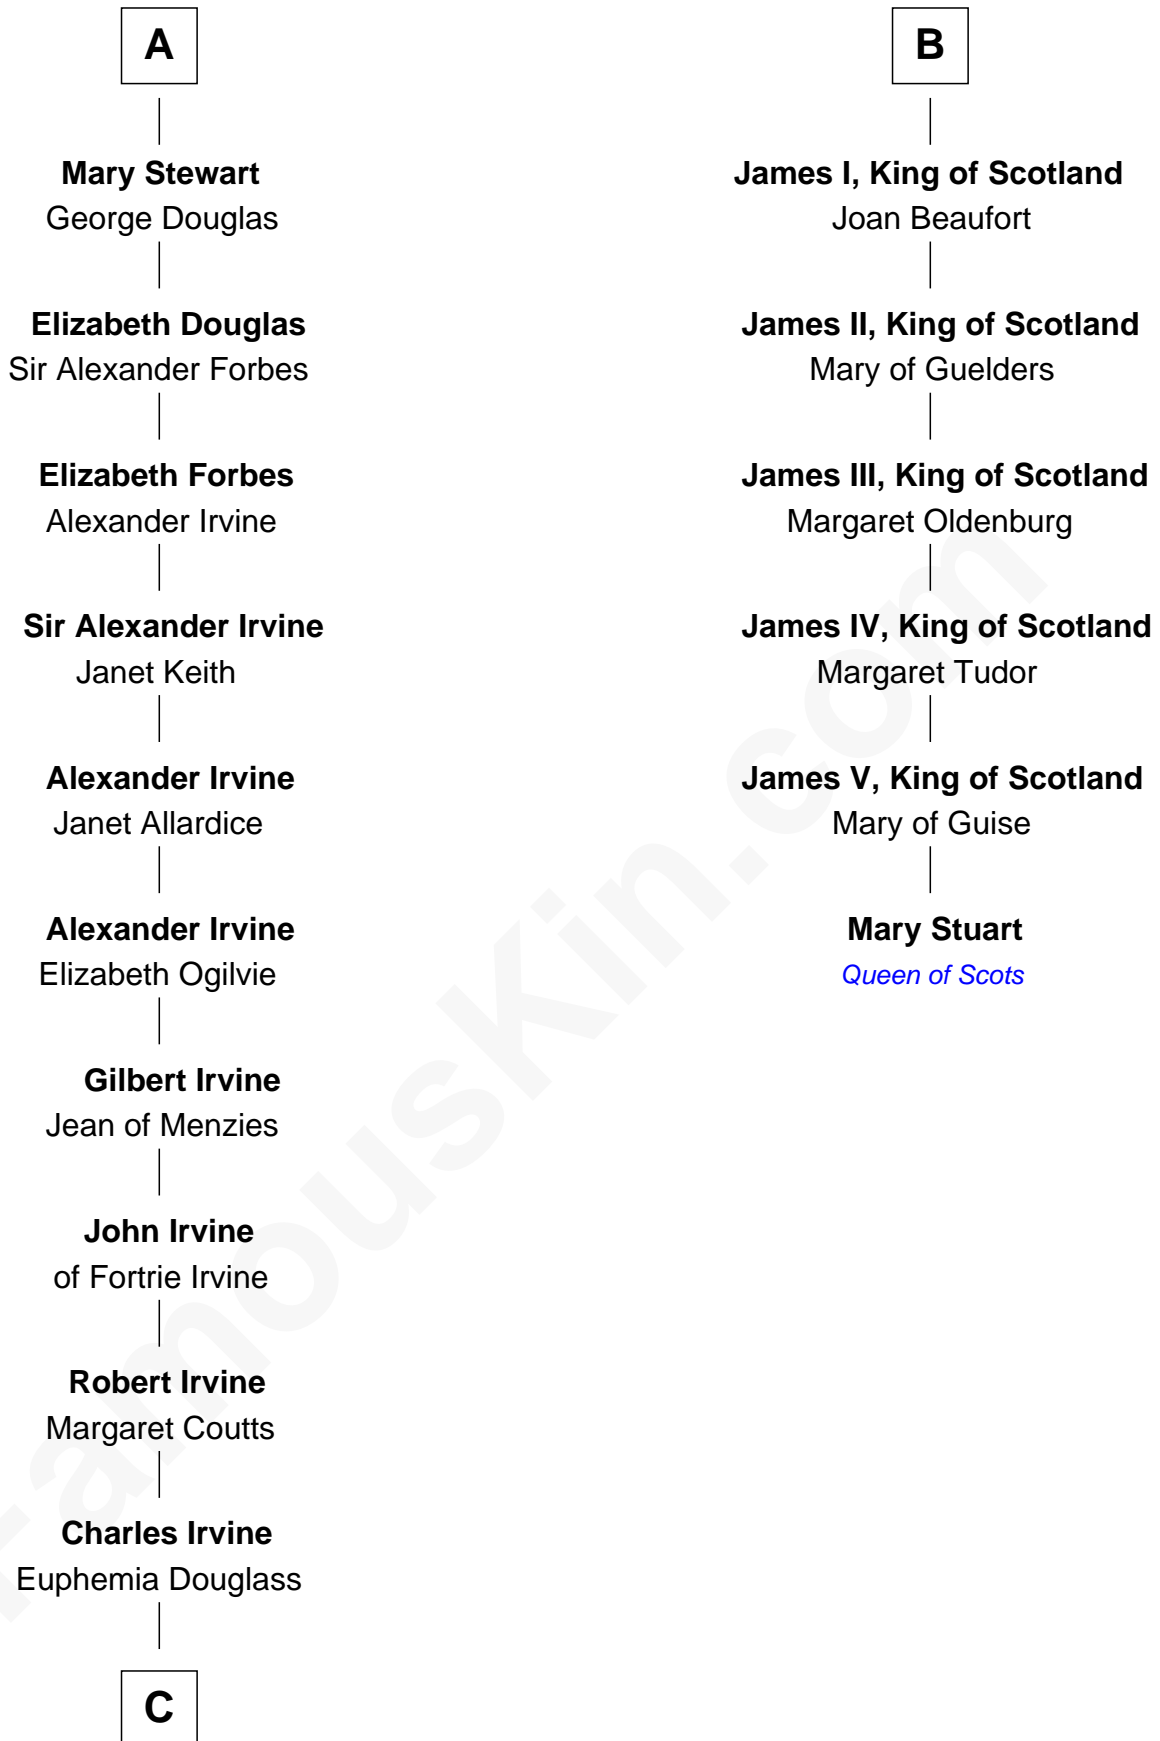

FamousKin.com
Relationship Chart of
Theodore Roosevelt
26th U.S. President

12th cousin 9 times removed of

Mary Stuart
Queen of Scots

David of Huntingdon
Maud of Chester

C

—
Dr. John Irvine
Ann Elizabeth Baillie

—
Anne Irvine
James Bulloch

—
James Stephens Bulloch
Martha Stewart

—
Martha Bulloch
Theodore Roosevelt

—
Theodore Roosevelt
26th U.S. President

FamousKin.com