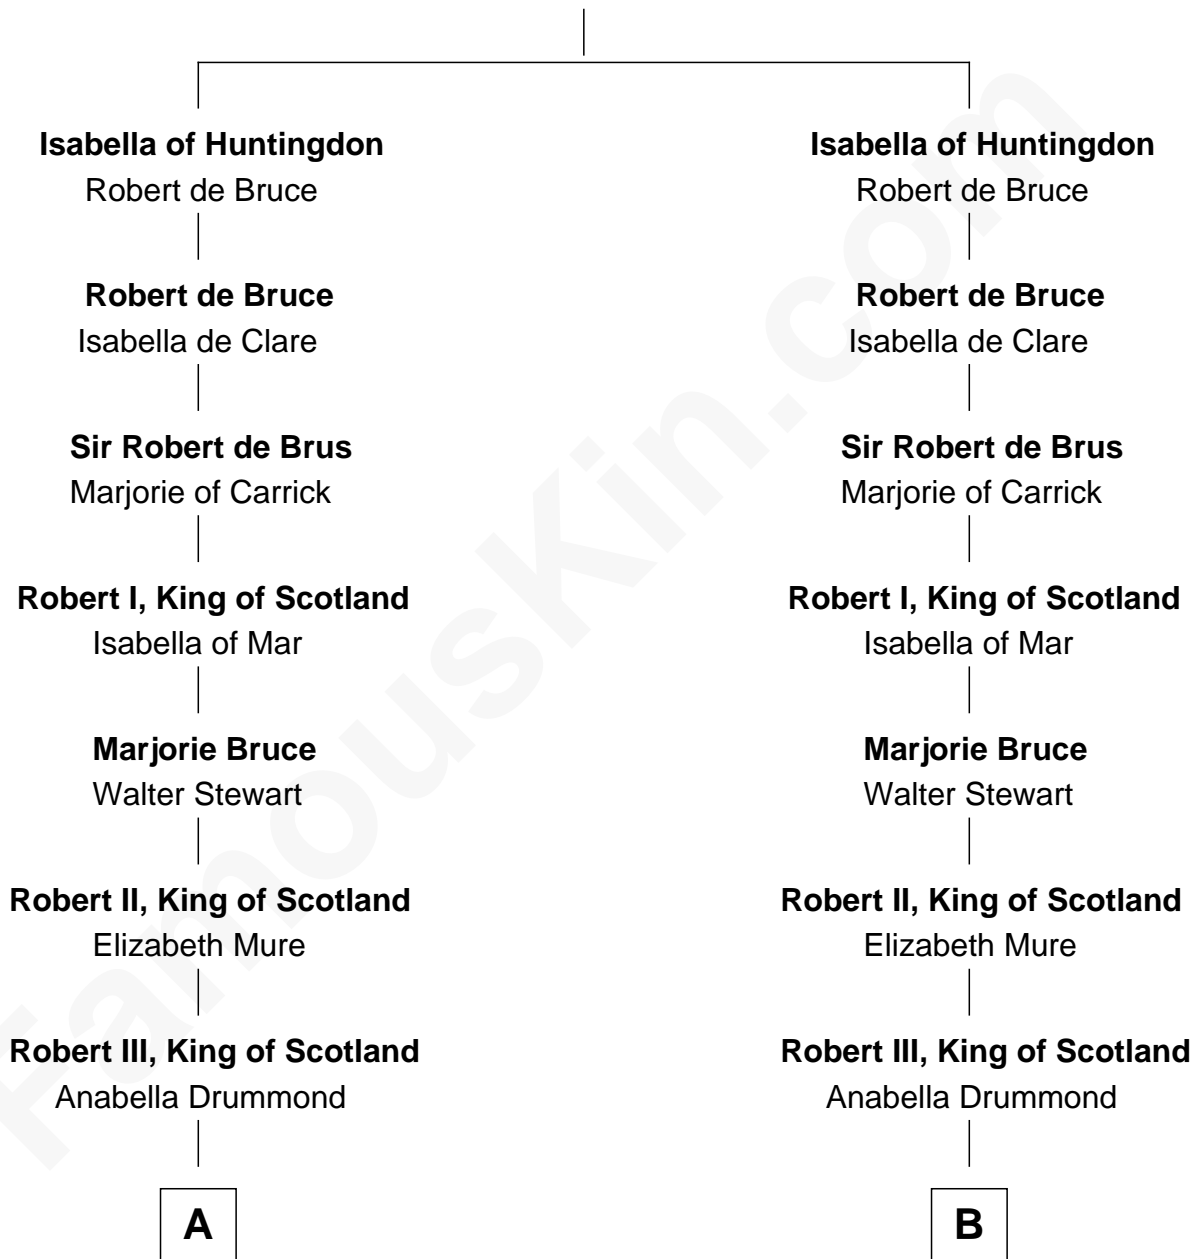

FamousKin.com
Relationship Chart of
Theodore Roosevelt
26th U.S. President

12th cousin 9 times removed of

Mary Stuart
Queen of Scots

David of Huntingdon
Maud of Chester

C

—
Dr. John Irvine
Ann Elizabeth Baillie

—
Anne Irvine
James Bulloch

—
James Stephens Bulloch
Martha Stewart

—
Martha Bulloch
Theodore Roosevelt

—
Theodore Roosevelt
26th U.S. President

FamousKin.com