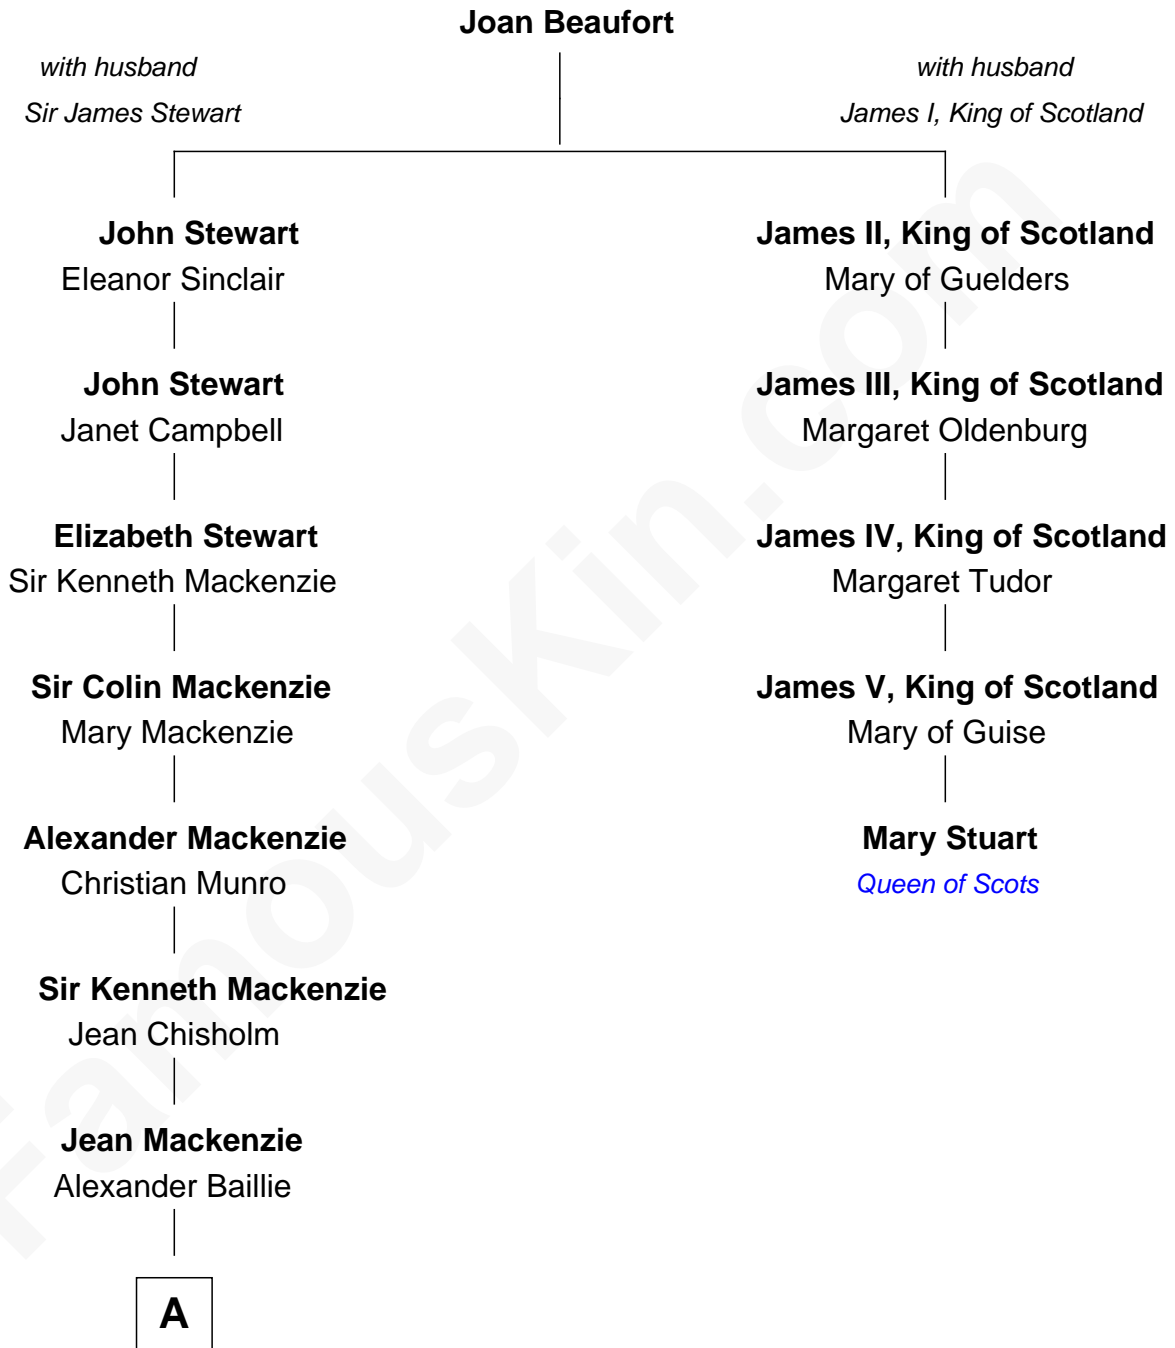

**FamousKin.com**  
**Relationship Chart of**  
**Theodore Roosevelt**  
*26th U.S. President*

4th cousin 9 times removed of

**Mary Stuart**  
*Queen of Scots*

**A**

**John Baillie**

Jean Baillie

**Col. Kenneth Baillie**

Elizabeth Mackay

**Ann Elizabeth Baillie**

Dr. John Irvine

**Anne Irvine**

James Bulloch

**James Stephens Bulloch**

Martha Stewart

**Martha Bulloch**

Theodore Roosevelt

**Theodore Roosevelt**

*26th U.S. President*

FamousKin.com