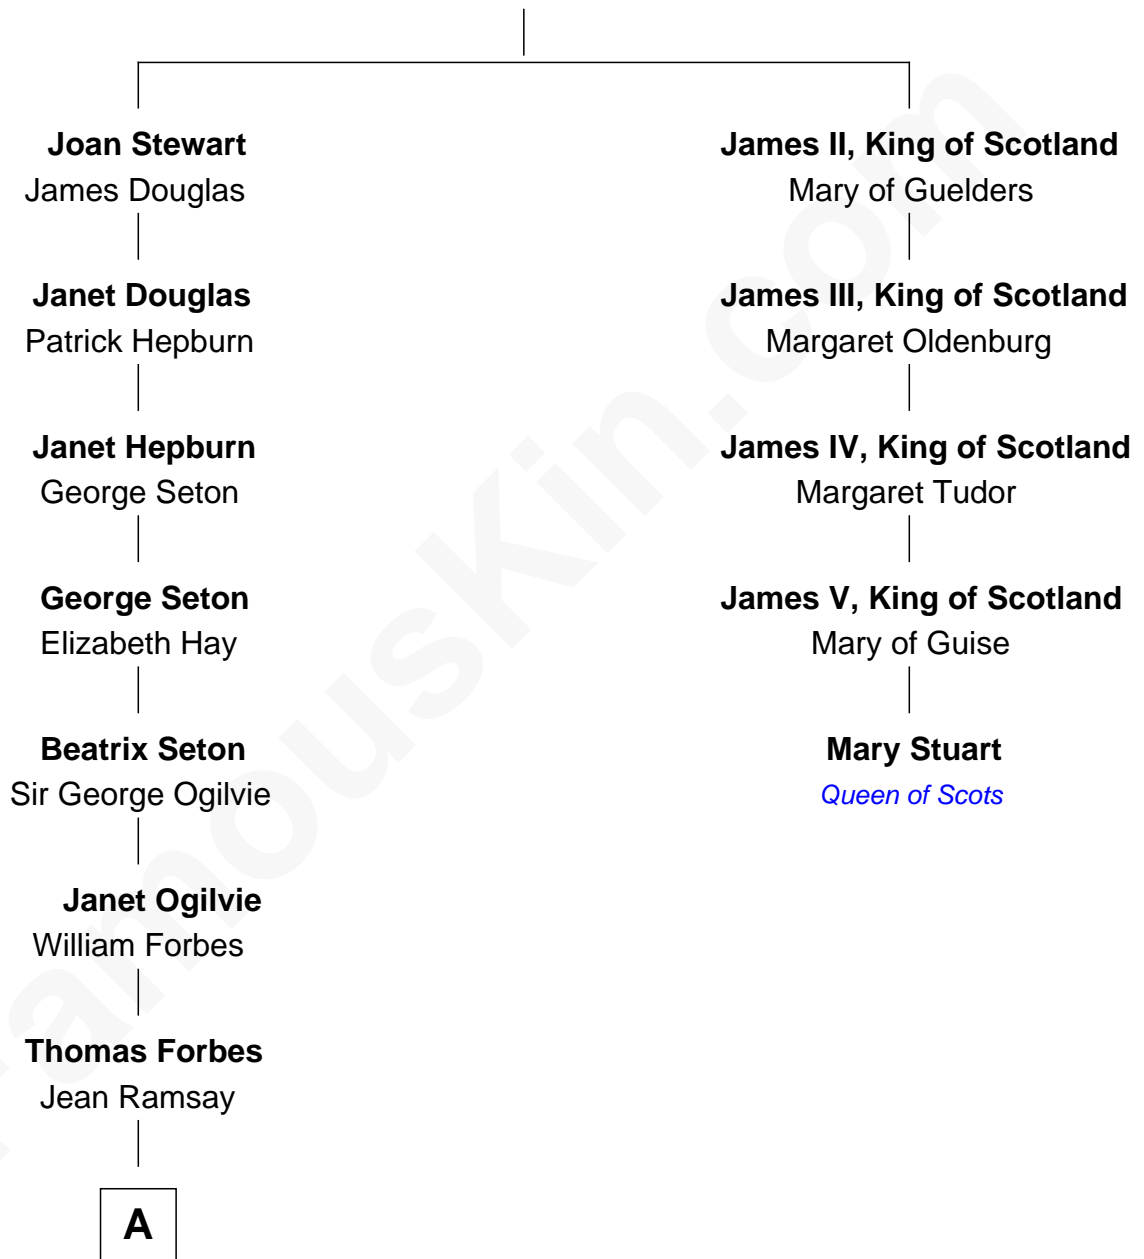

FamousKin.com
Relationship Chart of
Theodore Roosevelt
26th U.S. President

4th cousin 10 times removed of

Mary Stuart
Queen of Scots

James I, King of Scotland
 Joan Beaufort

A

Grizel Forbes

John Douglas

John Douglas

Martha Stewart

Martha Bulloch

Theodore Roosevelt

Theodore Roosevelt

26th U.S. President