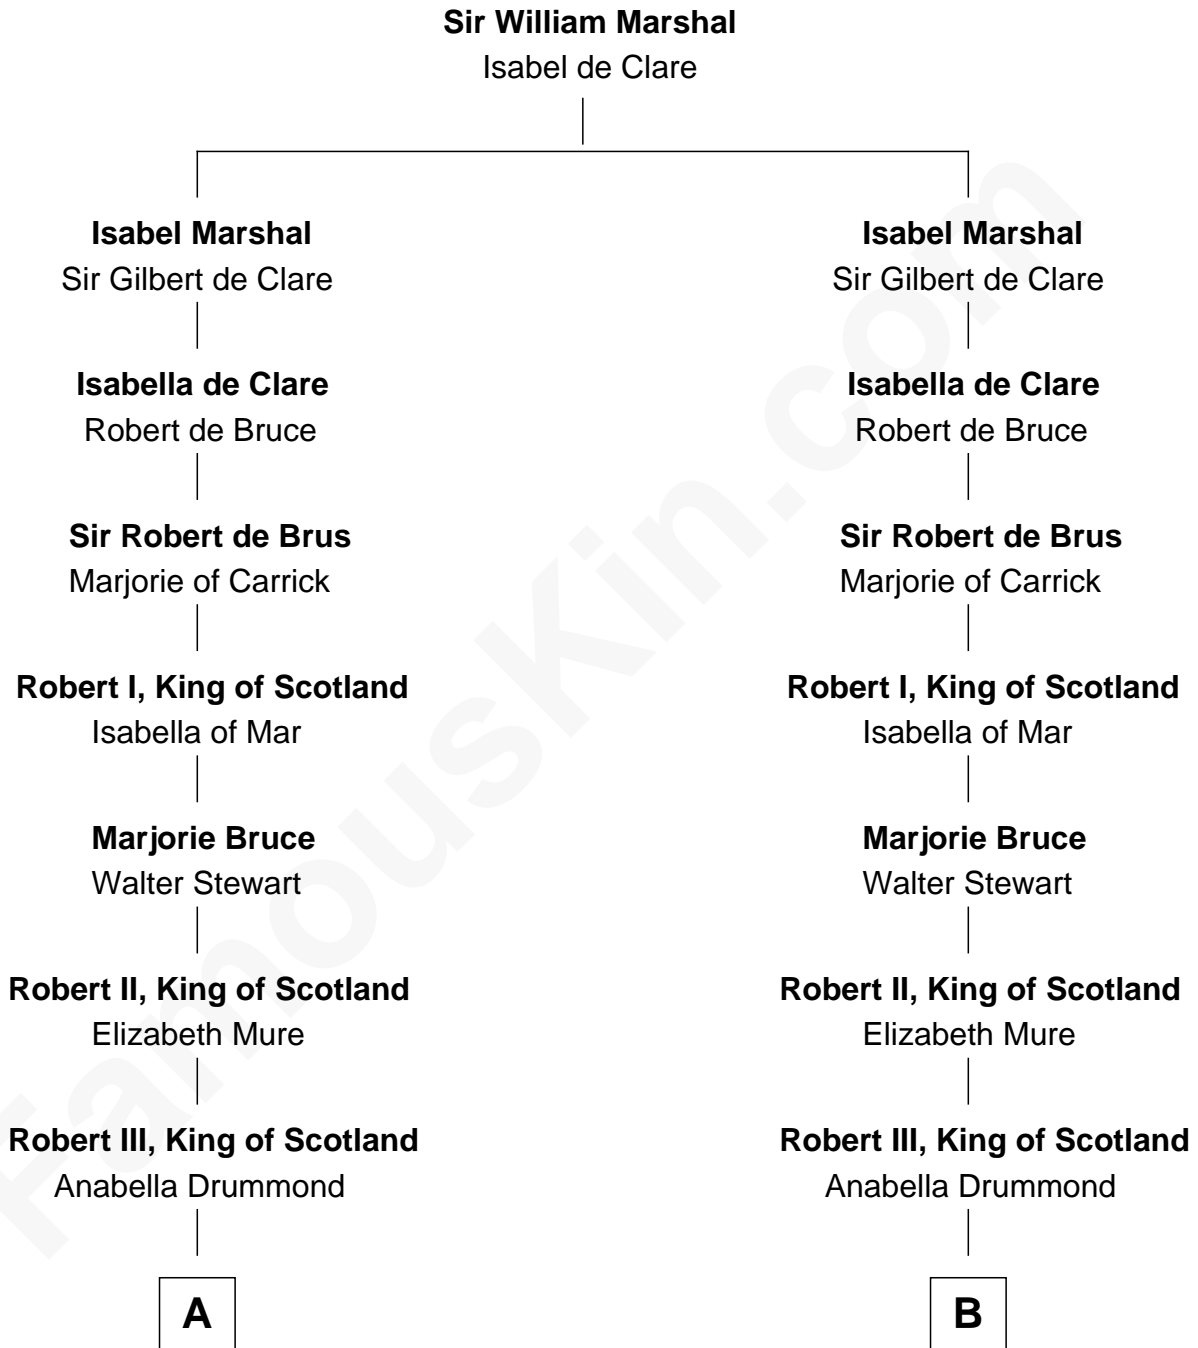

**FamousKin.com**  
**Relationship Chart of**  
**Theodore Roosevelt**  
*26th U.S. President*

12th cousin 9 times removed of

**Mary Stuart**  
*Queen of Scots*

**C**

—  
**Dr. John Irvine**  
Ann Elizabeth Baillie

—  
**Anne Irvine**  
James Bulloch

—  
**James Stephens Bulloch**  
Martha Stewart

—  
**Martha Bulloch**  
Theodore Roosevelt

—  
**Theodore Roosevelt**  
*26th U.S. President*

FamousKin.com