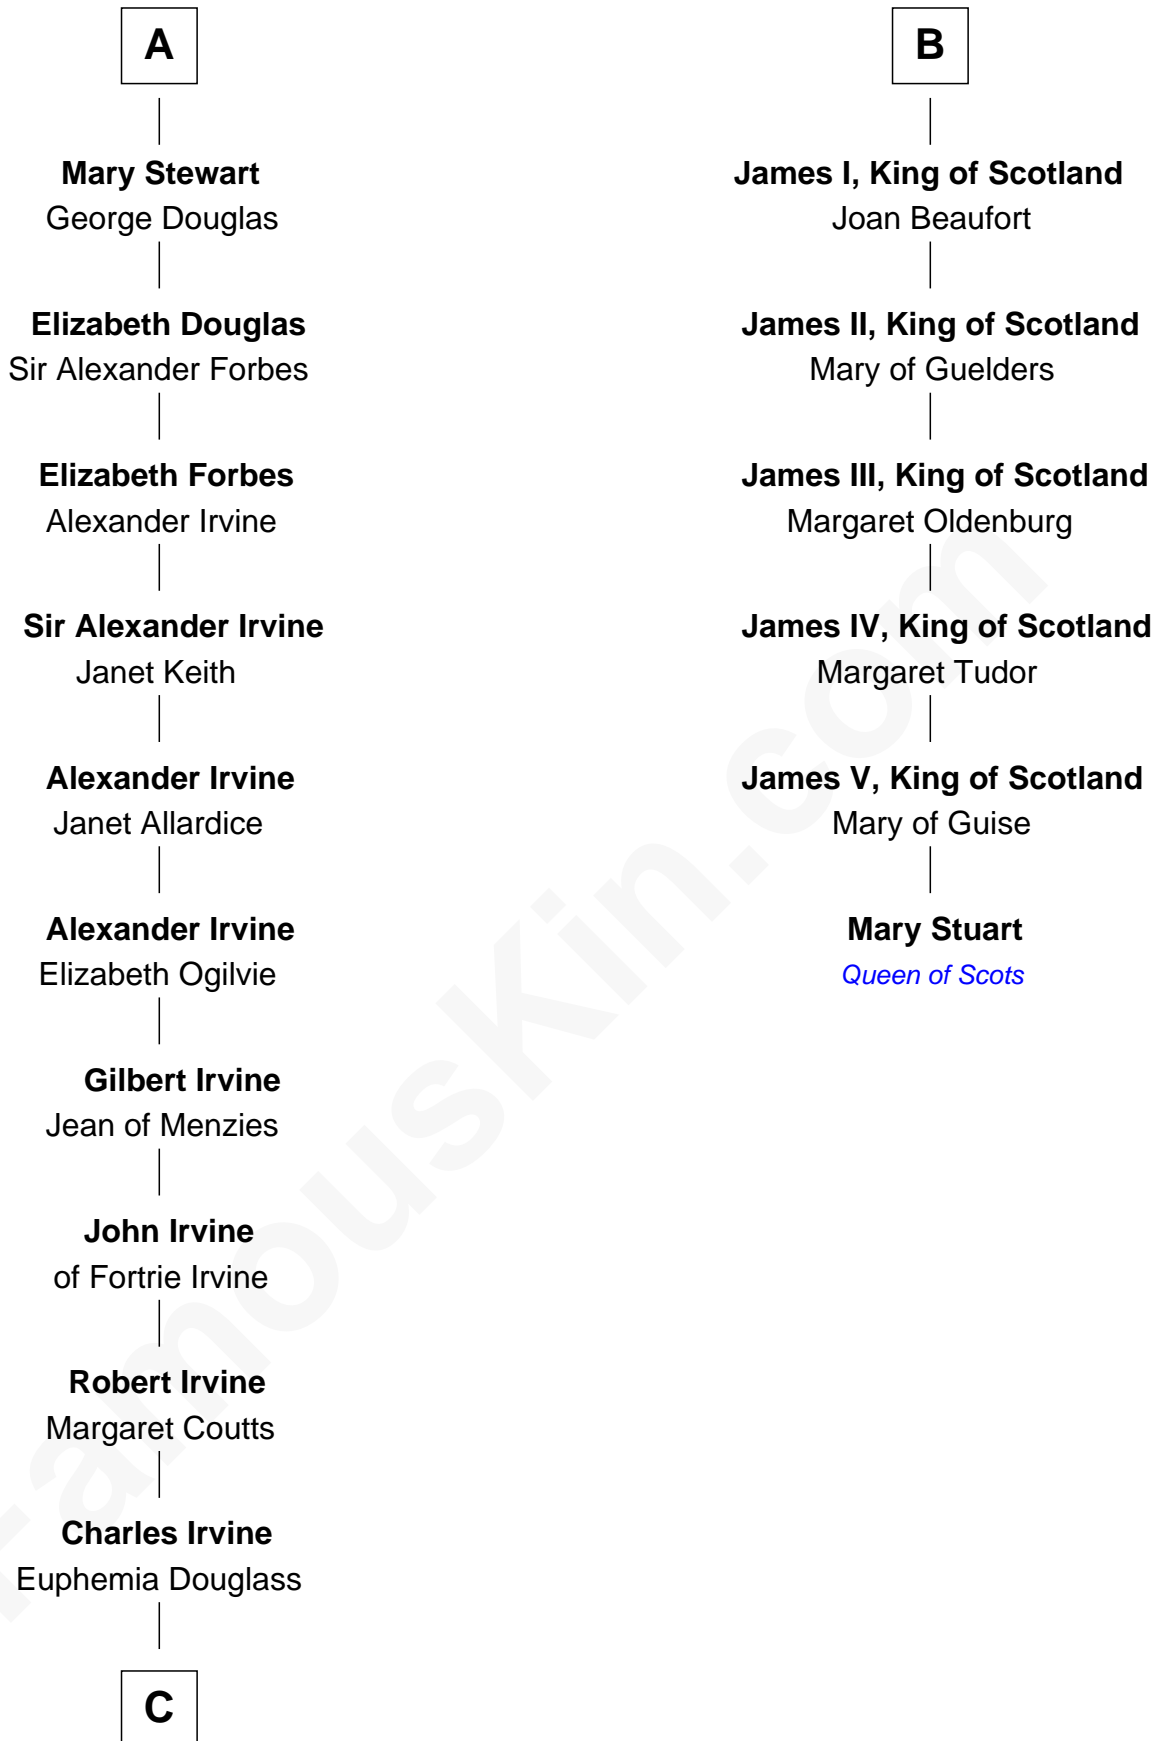

**FamousKin.com**  
**Relationship Chart of**  
**Theodore Roosevelt**  
*26th U.S. President*

12th cousin 9 times removed of

**Mary Stuart**  
*Queen of Scots*

**C**

—  
**Dr. John Irvine**  
Ann Elizabeth Baillie

—  
**Anne Irvine**  
James Bulloch

—  
**James Stephens Bulloch**  
Martha Stewart

—  
**Martha Bulloch**  
Theodore Roosevelt

—  
**Theodore Roosevelt**  
*26th U.S. President*

FamousKin.com