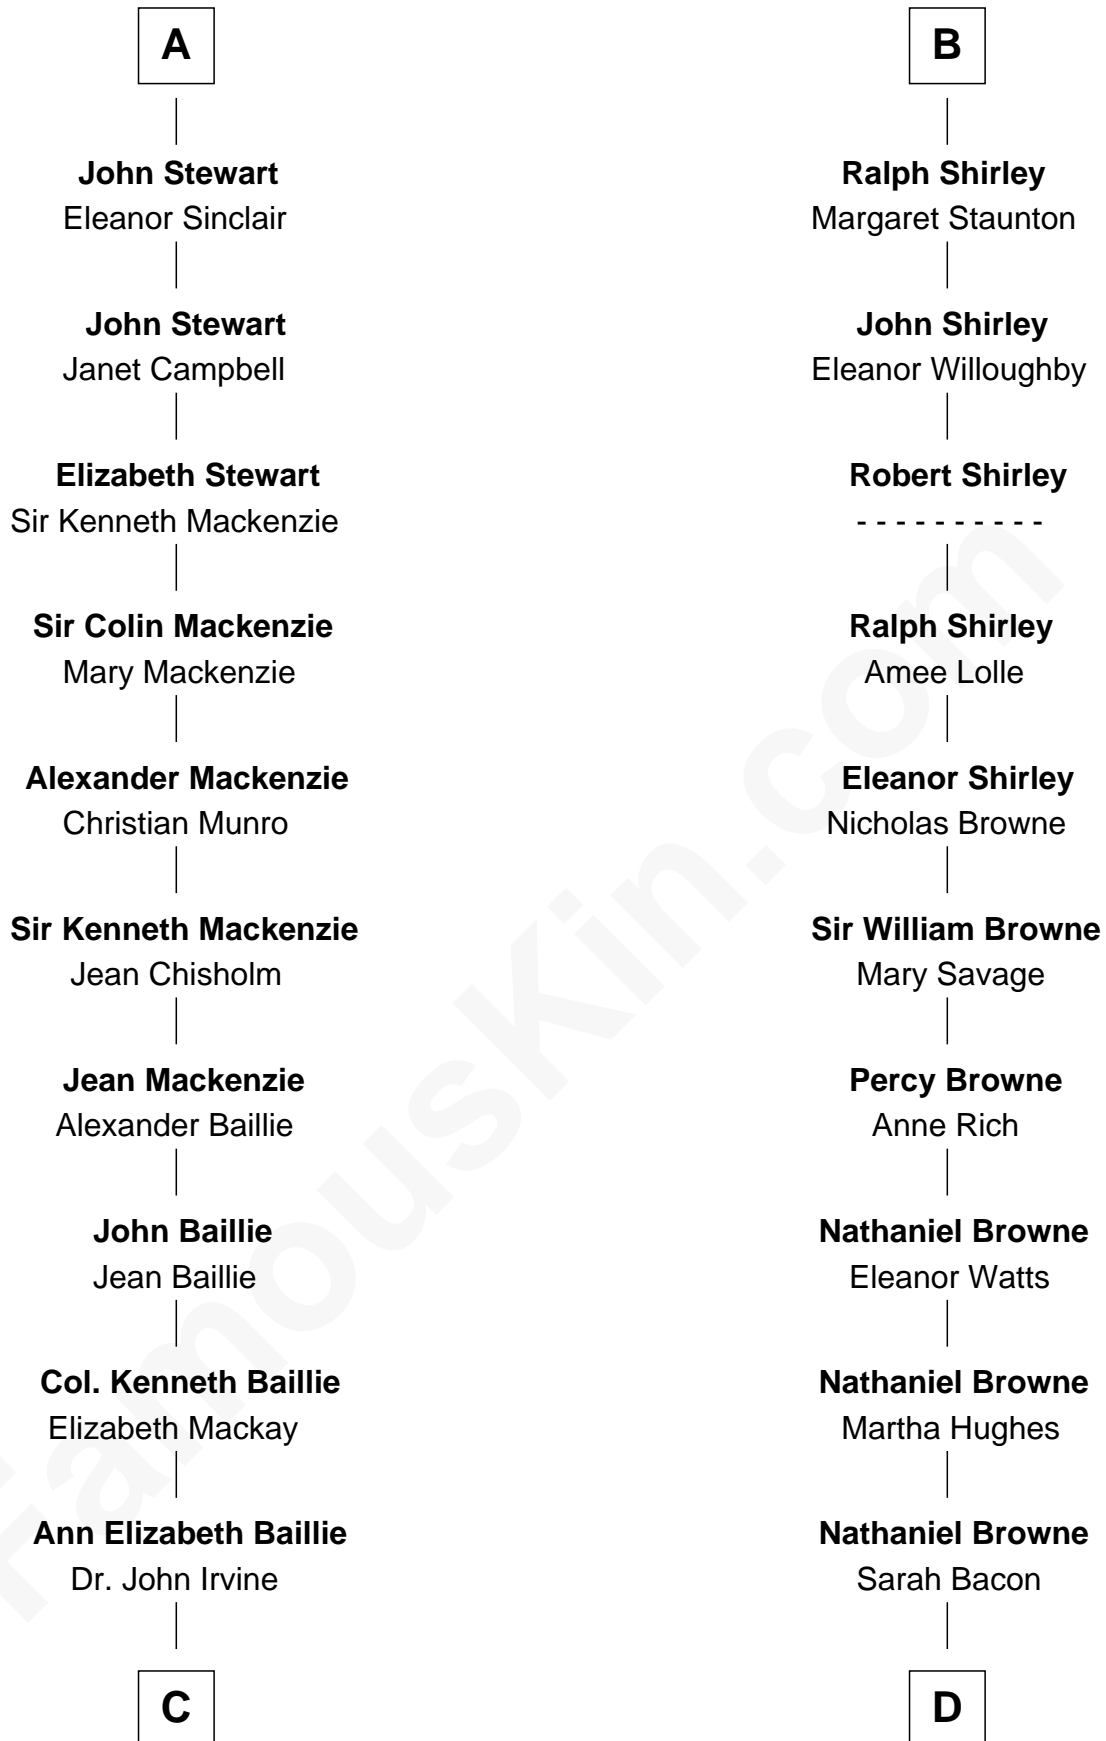

FamousKin.com
Relationship Chart of
Theodore Roosevelt
26th U.S. President

20th cousin 1 time removed of
William Henry Moore
Co-Founder, U.S. Steel and Nabisco

C

Anne Irvine
James Bulloch

James Stephens Bulloch
Martha Stewart

Martha Bulloch
Theodore Roosevelt

Theodore Roosevelt
26th U.S. President

D

Sarah Browne
George Beckwith

George Beckwith
Rachel Marsh

George Beckwith
Mary Bradley

Rachael Arvilla Beckwith
Nathaniel Ford Moore

William Henry Moore
Co-Founder, U.S. Steel and Nabisco