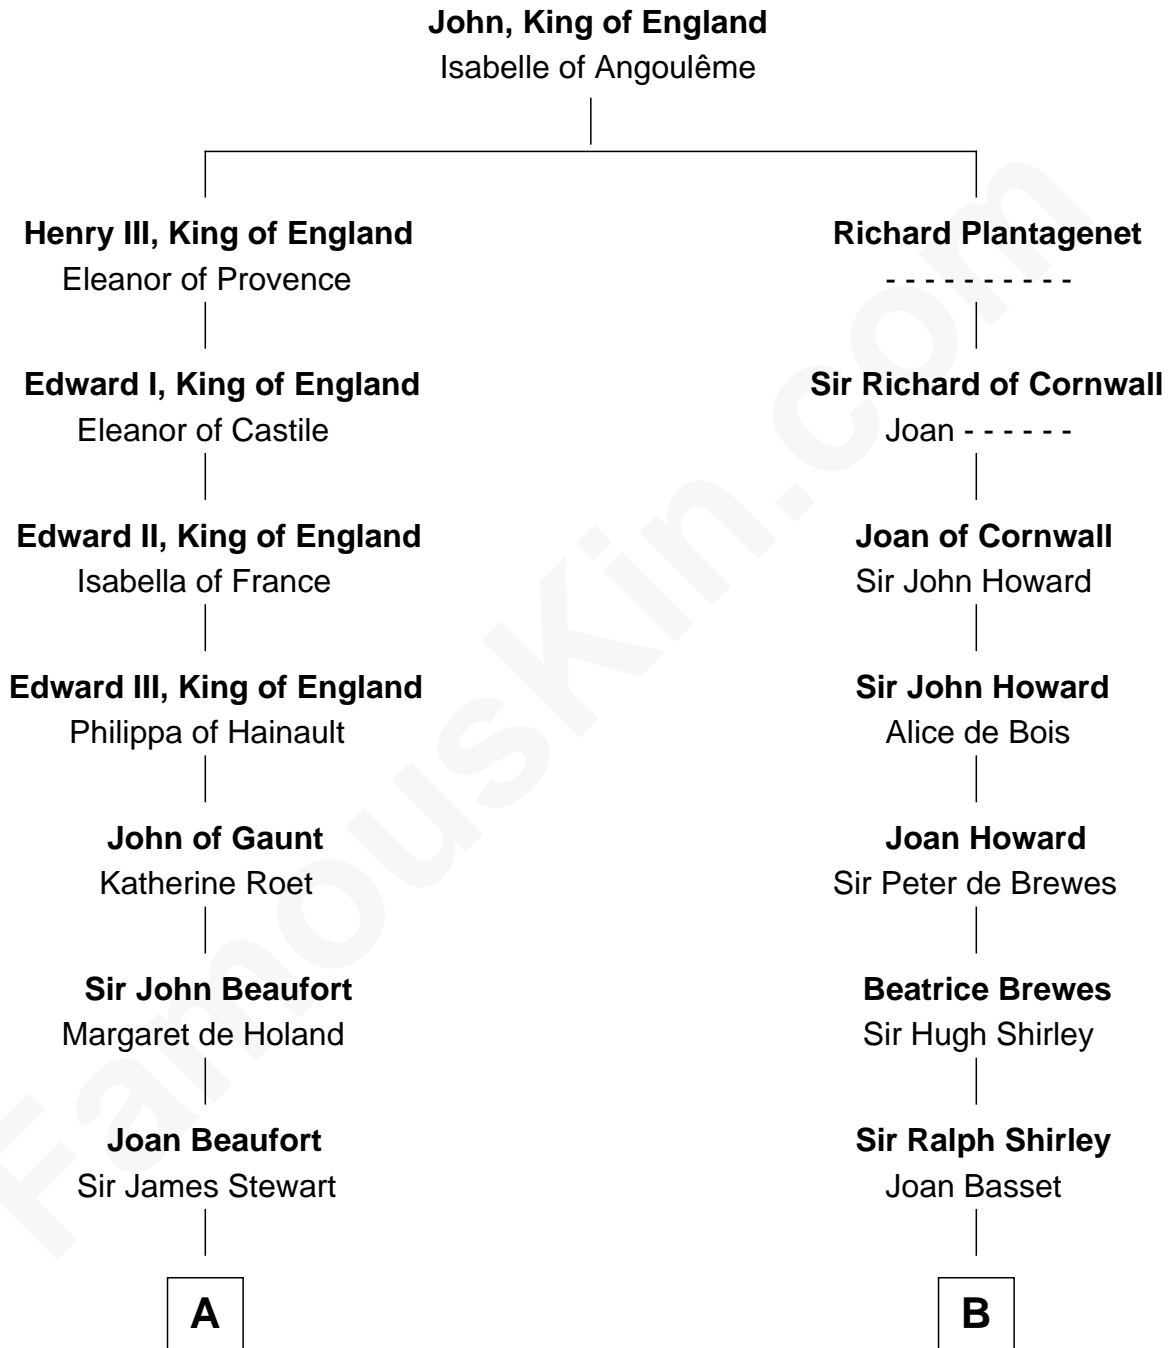

FamousKin.com
Relationship Chart of
Theodore Roosevelt
26th U.S. President

20th cousin 1 time removed of
William Henry Moore
Co-Founder, U.S. Steel and Nabisco

C

Anne Irvine
James Bulloch

James Stephens Bulloch
Martha Stewart

Martha Bulloch
Theodore Roosevelt

Theodore Roosevelt
26th U.S. President

D

Sarah Browne
George Beckwith

George Beckwith
Rachel Marsh

George Beckwith
Mary Bradley

Rachael Arvilla Beckwith
Nathaniel Ford Moore

William Henry Moore
Co-Founder, U.S. Steel and Nabisco