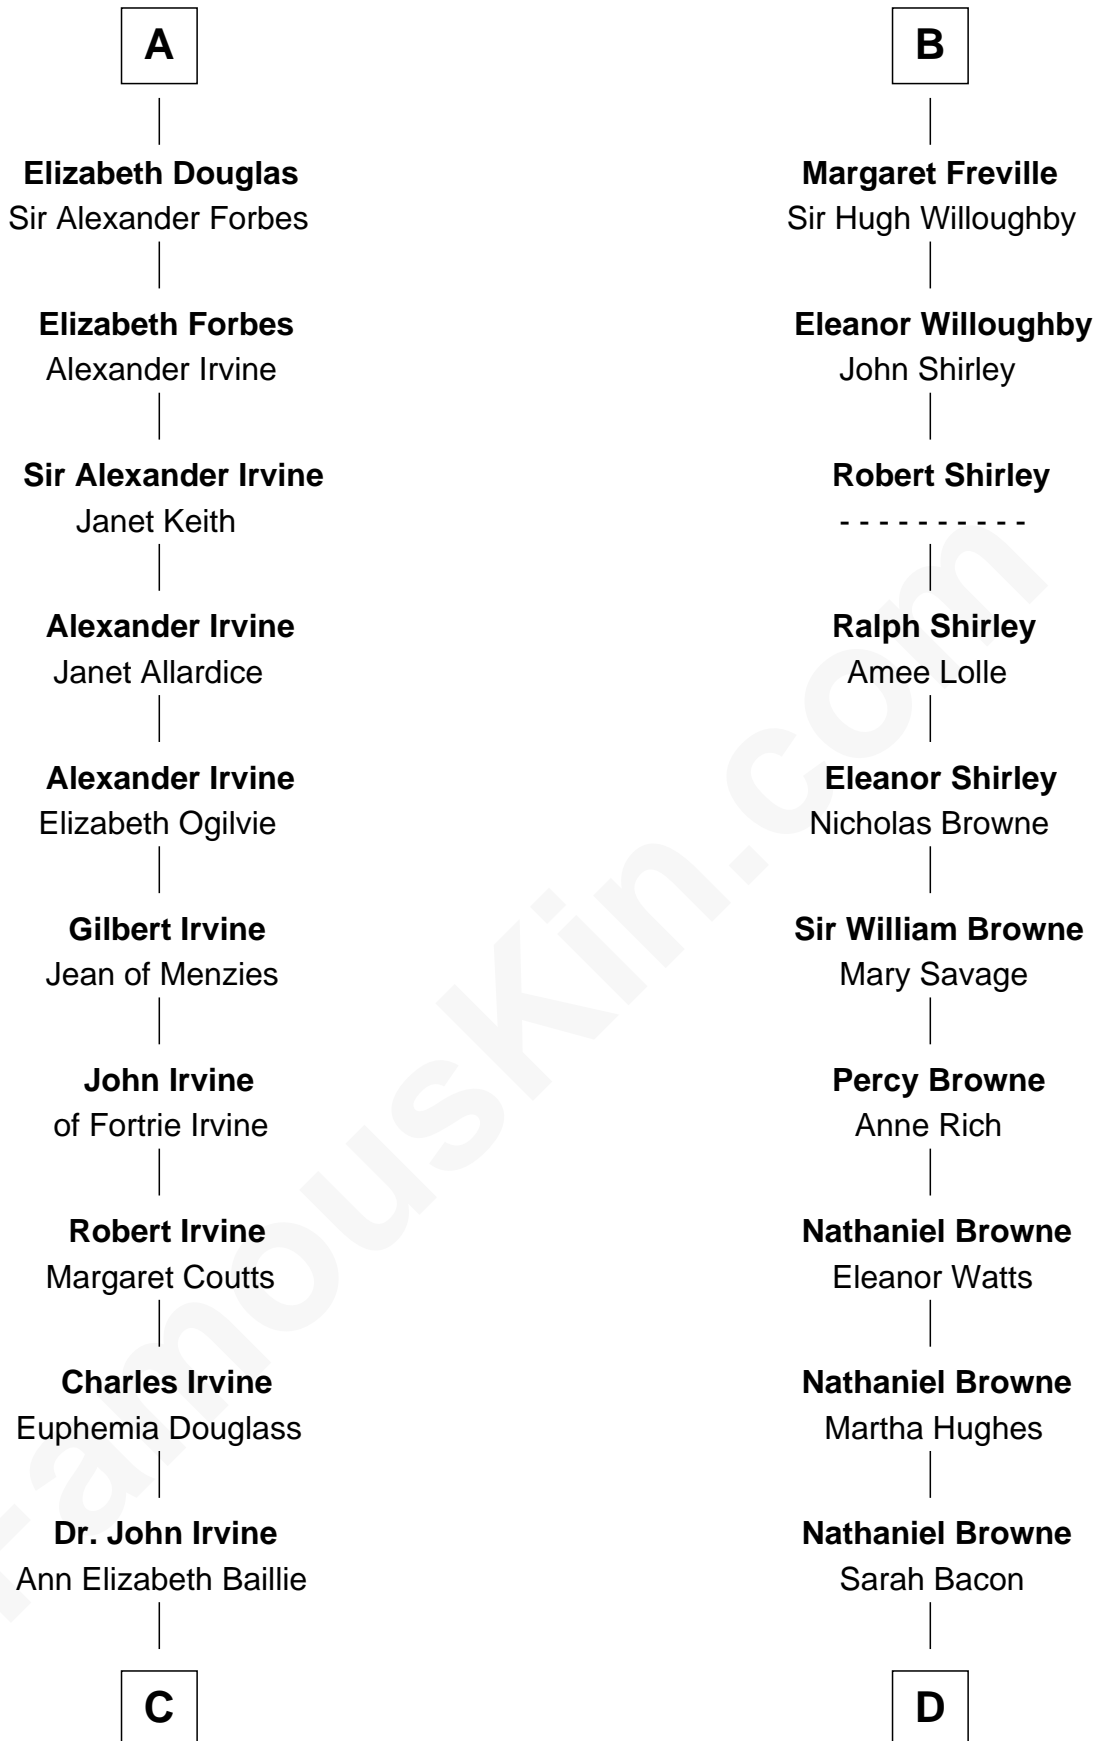

**FamousKin.com**  
**Relationship Chart of**  
**Theodore Roosevelt**  
*26th U.S. President*

**20th cousin 1 time removed of**  
**William Henry Moore**  
*Co-Founder, U.S. Steel and Nabisco*

**C**

**Anne Irvine**  
James Bulloch

**James Stephens Bulloch**  
Martha Stewart

**Martha Bulloch**  
Theodore Roosevelt

**Theodore Roosevelt**  
*26th U.S. President*

**D**

**Sarah Browne**  
George Beckwith

**George Beckwith**  
Rachel Marsh

**George Beckwith**  
Mary Bradley

**Rachael Arvilla Beckwith**  
Nathaniel Ford Moore

**William Henry Moore**  
*Co-Founder, U.S. Steel and Nabisco*