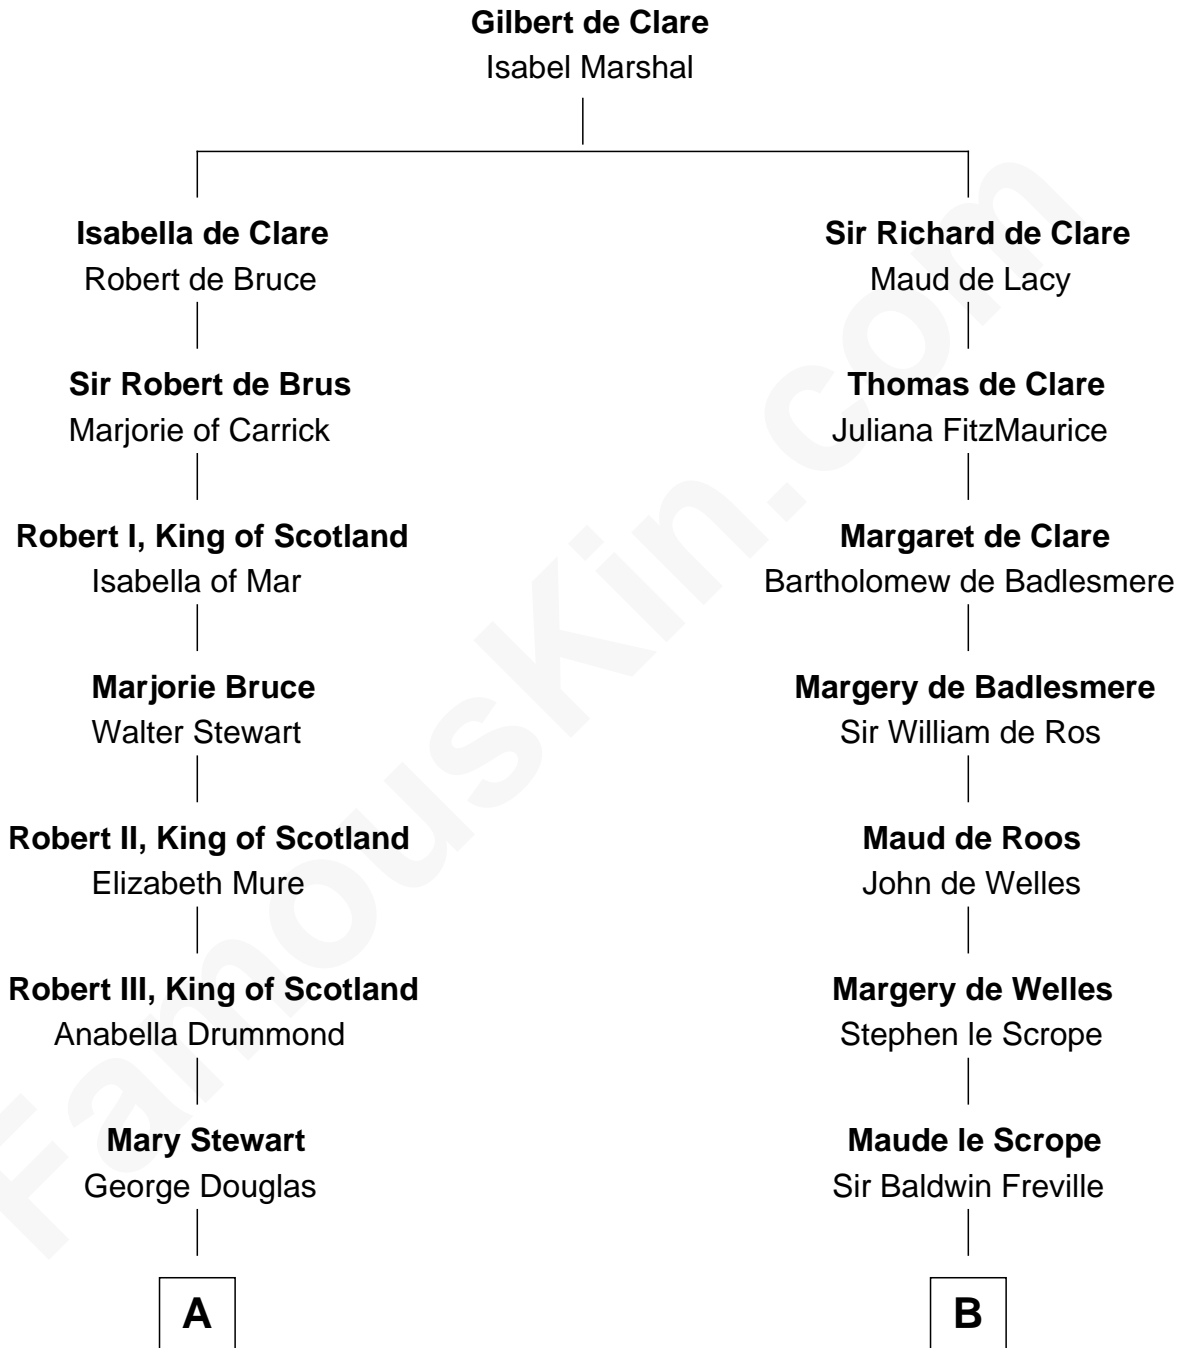

**FamousKin.com**  
**Relationship Chart of**  
**Theodore Roosevelt**  
*26th U.S. President*

**20th cousin 1 time removed of**  
**William Henry Moore**  
*Co-Founder, U.S. Steel and Nabisco*

**C**

**Anne Irvine**  
James Bulloch

**James Stephens Bulloch**  
Martha Stewart

**Martha Bulloch**  
Theodore Roosevelt

**Theodore Roosevelt**  
*26th U.S. President*

**D**

**Sarah Browne**  
George Beckwith

**George Beckwith**  
Rachel Marsh

**George Beckwith**  
Mary Bradley

**Rachael Arvilla Beckwith**  
Nathaniel Ford Moore

**William Henry Moore**  
*Co-Founder, U.S. Steel and Nabisco*