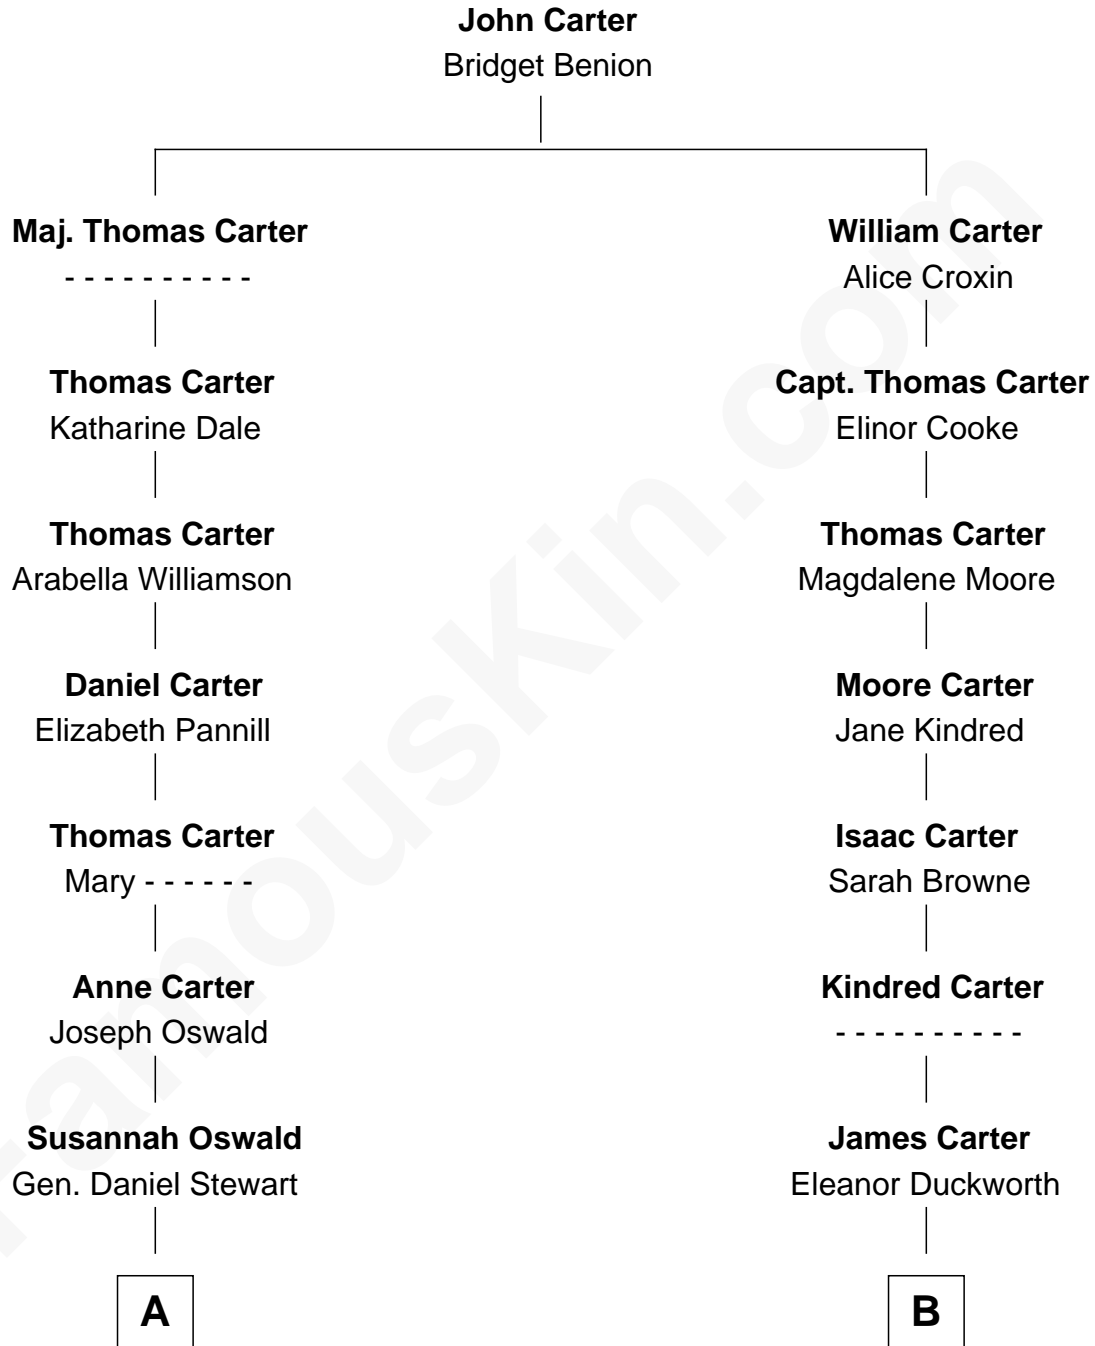

FamousKin.com
Relationship Chart of
Theodore Roosevelt
26th U.S. President

9th cousin 2 times removed of
Jimmy Carter
39th U.S. President

A

Martha Stewart
James Stephens Bulloch

Martha Bulloch
Theodore Roosevelt

Theodore Roosevelt
26th U.S. President

B

Wiley Carter
Ann Ansley

Littleberry Walker Carter
Mary Ann Diligent Seals

William Archibald Carter
Nina Pratt

Earl Carter
Lillian Gordy

Jimmy Carter
39th U.S. President