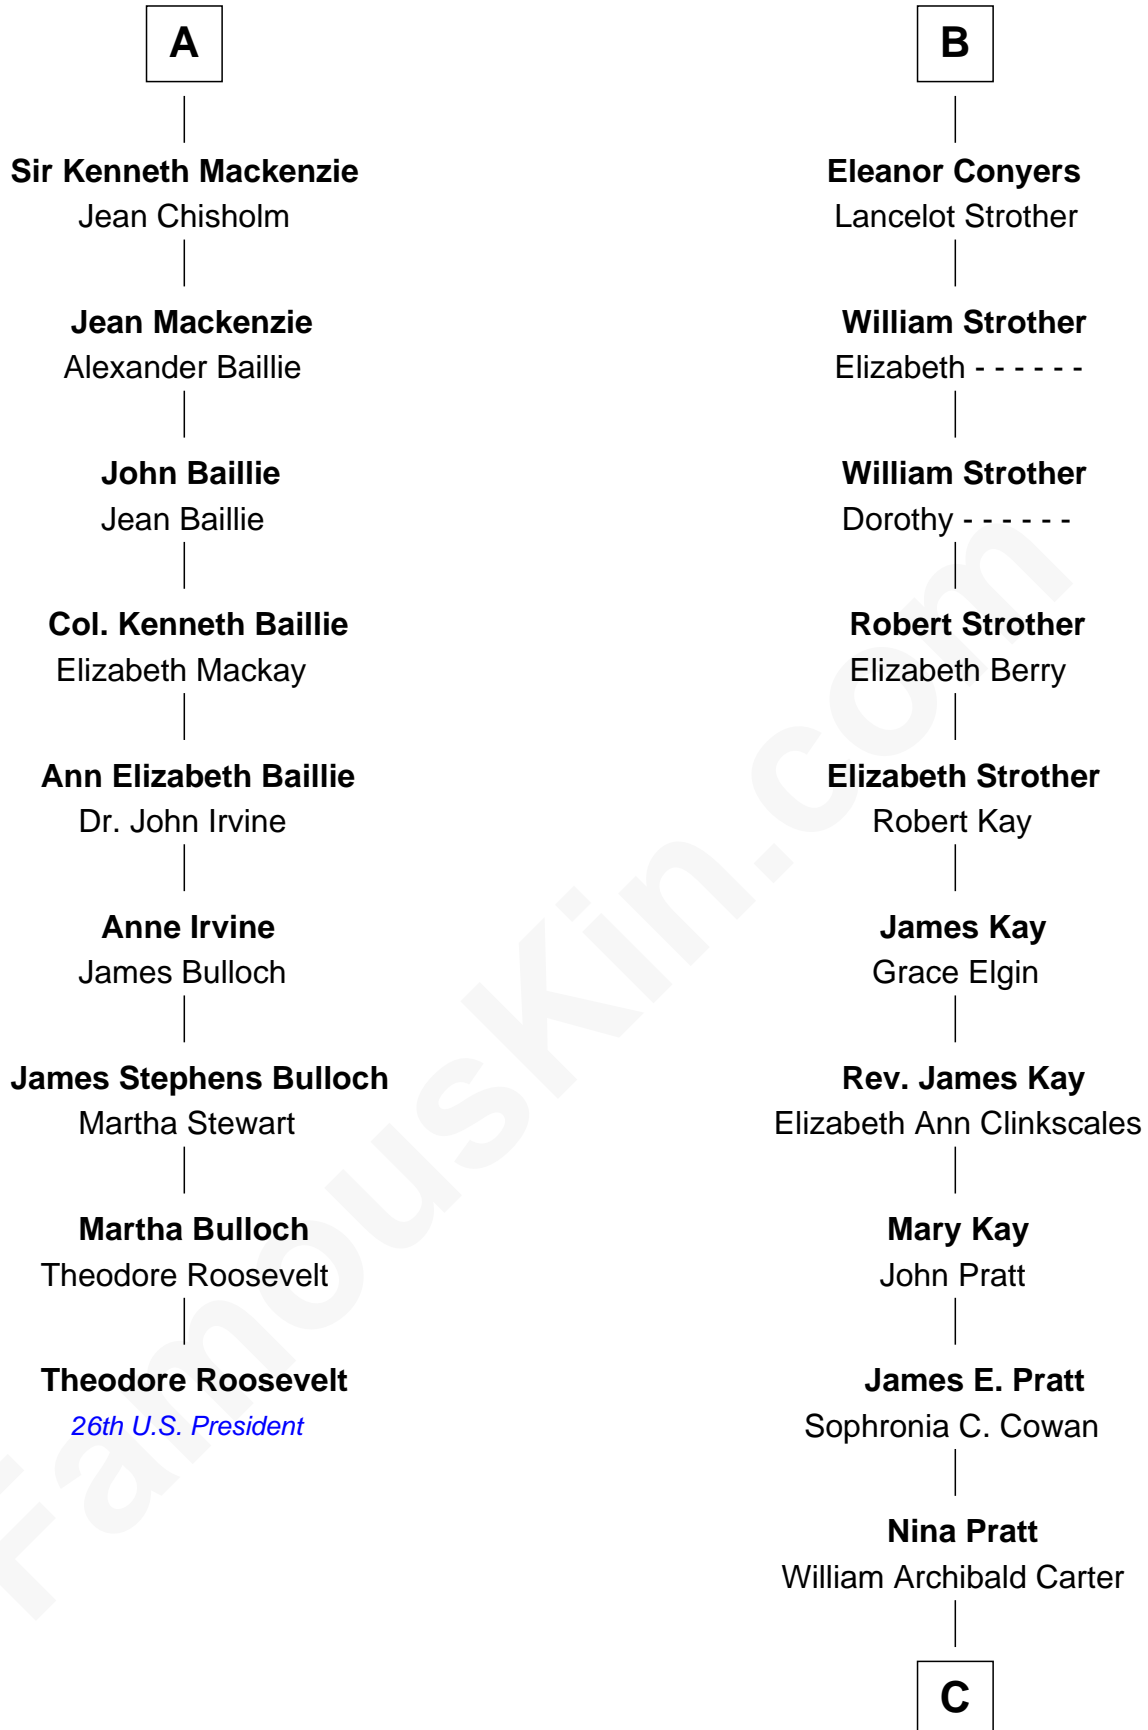

FamousKin.com
Relationship Chart of
Theodore Roosevelt
26th U.S. President

15th cousin 3 times removed of
Jimmy Carter
39th U.S. President

John of Gaunt
 Katherine Roet

Sir John Beaufort
 Margaret de Holand

Joan Beaufort
 Sir Ralph Neville

Joan Beaufort
 Sir James Stewart

George Neville
 Elizabeth Beauchamp

John Stewart
 Eleanor Sinclair

Sir Henry Neville
 Joan Bouchier

John Stewart
 Janet Campbell

Sir Richard Neville
 Anne Stafford

Elizabeth Stewart
 Sir Kenneth Mackenzie

Dorothy Neville
 Sir John Dawney

Sir Colin Mackenzie
 Mary Mackenzie

Anne Dawney
 Sir George Conyers

Alexander Mackenzie
 Christian Munro

Sir John Conyers
 Agnes Bowes

A

B

C

Earl Carter
Lillian Gordy

Jimmy Carter
39th U.S. President

FamousKin.com