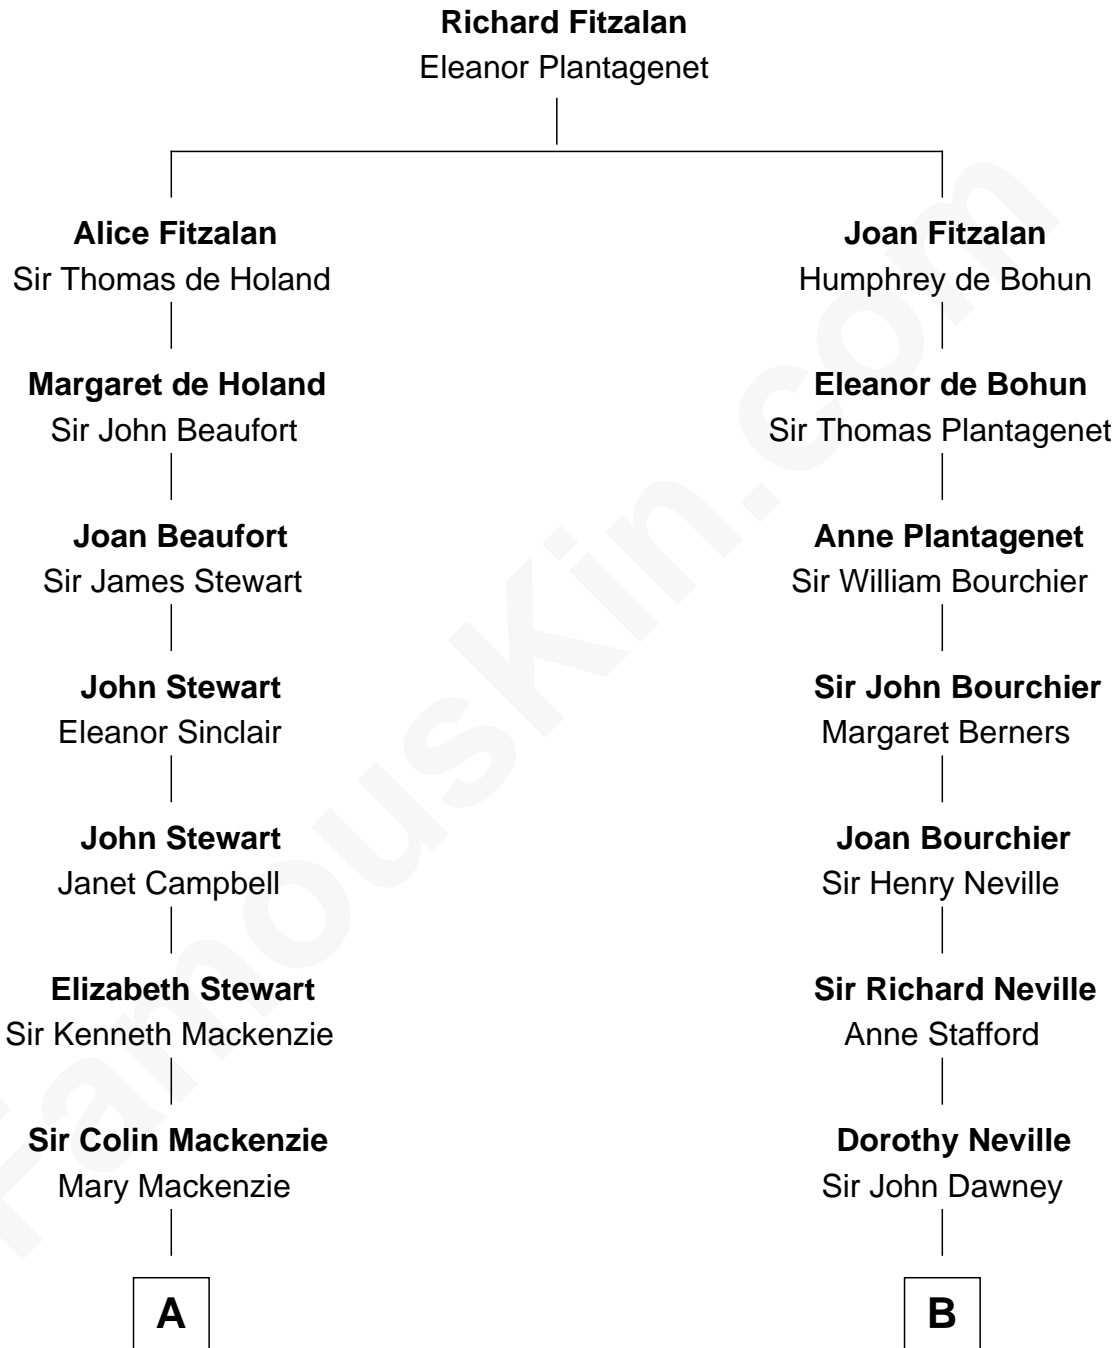

FamousKin.com
Relationship Chart of
Theodore Roosevelt
26th U.S. President

16th cousin 4 times removed of
Jimmy Carter
39th U.S. President

C

James E. Pratt

Sophonra C. Cowan

Nina Pratt

William Archibald Carter

Earl Carter

Lillian Gordy

Jimmy Carter

39th U.S. President

FamousKin.com