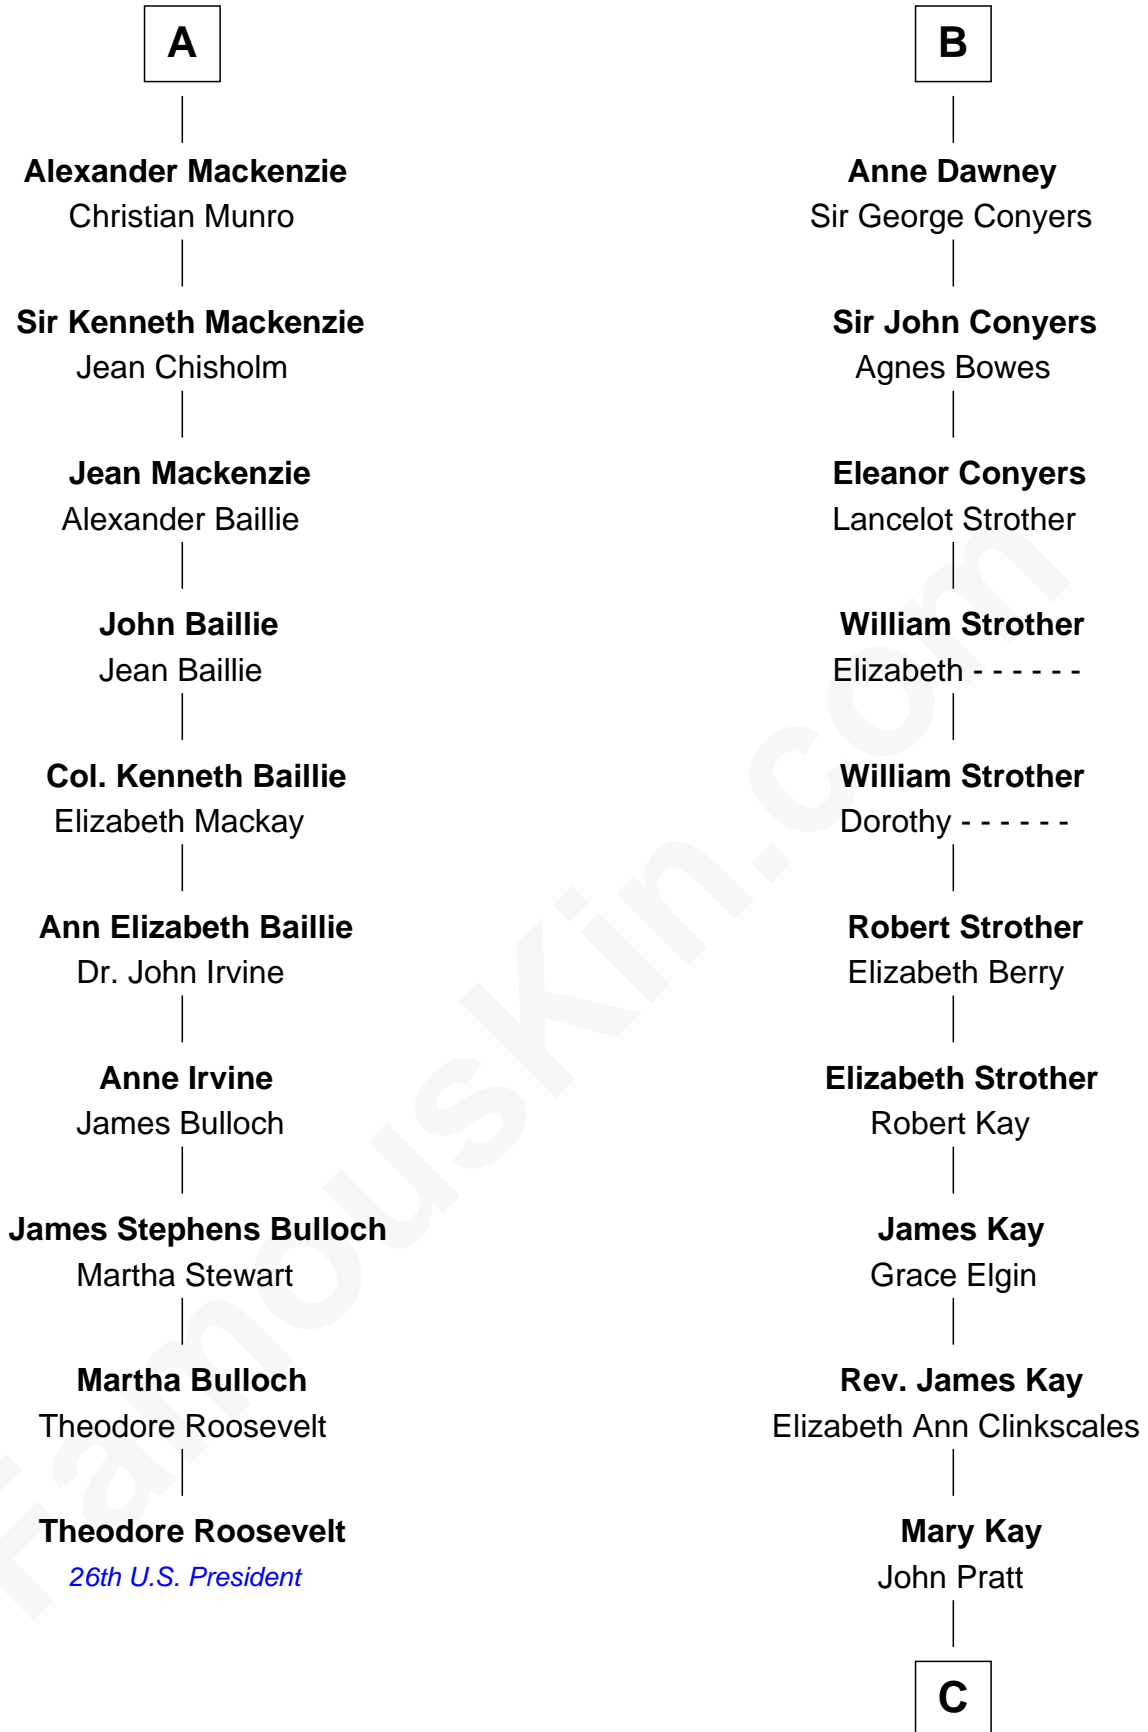

FamousKin.com
Relationship Chart of
Theodore Roosevelt
26th U.S. President

16th cousin 4 times removed of
Jimmy Carter
39th U.S. President

C

James E. Pratt

Sophonra C. Cowan

Nina Pratt

William Archibald Carter

Earl Carter

Lillian Gordy

Jimmy Carter

39th U.S. President

FamousKin.com