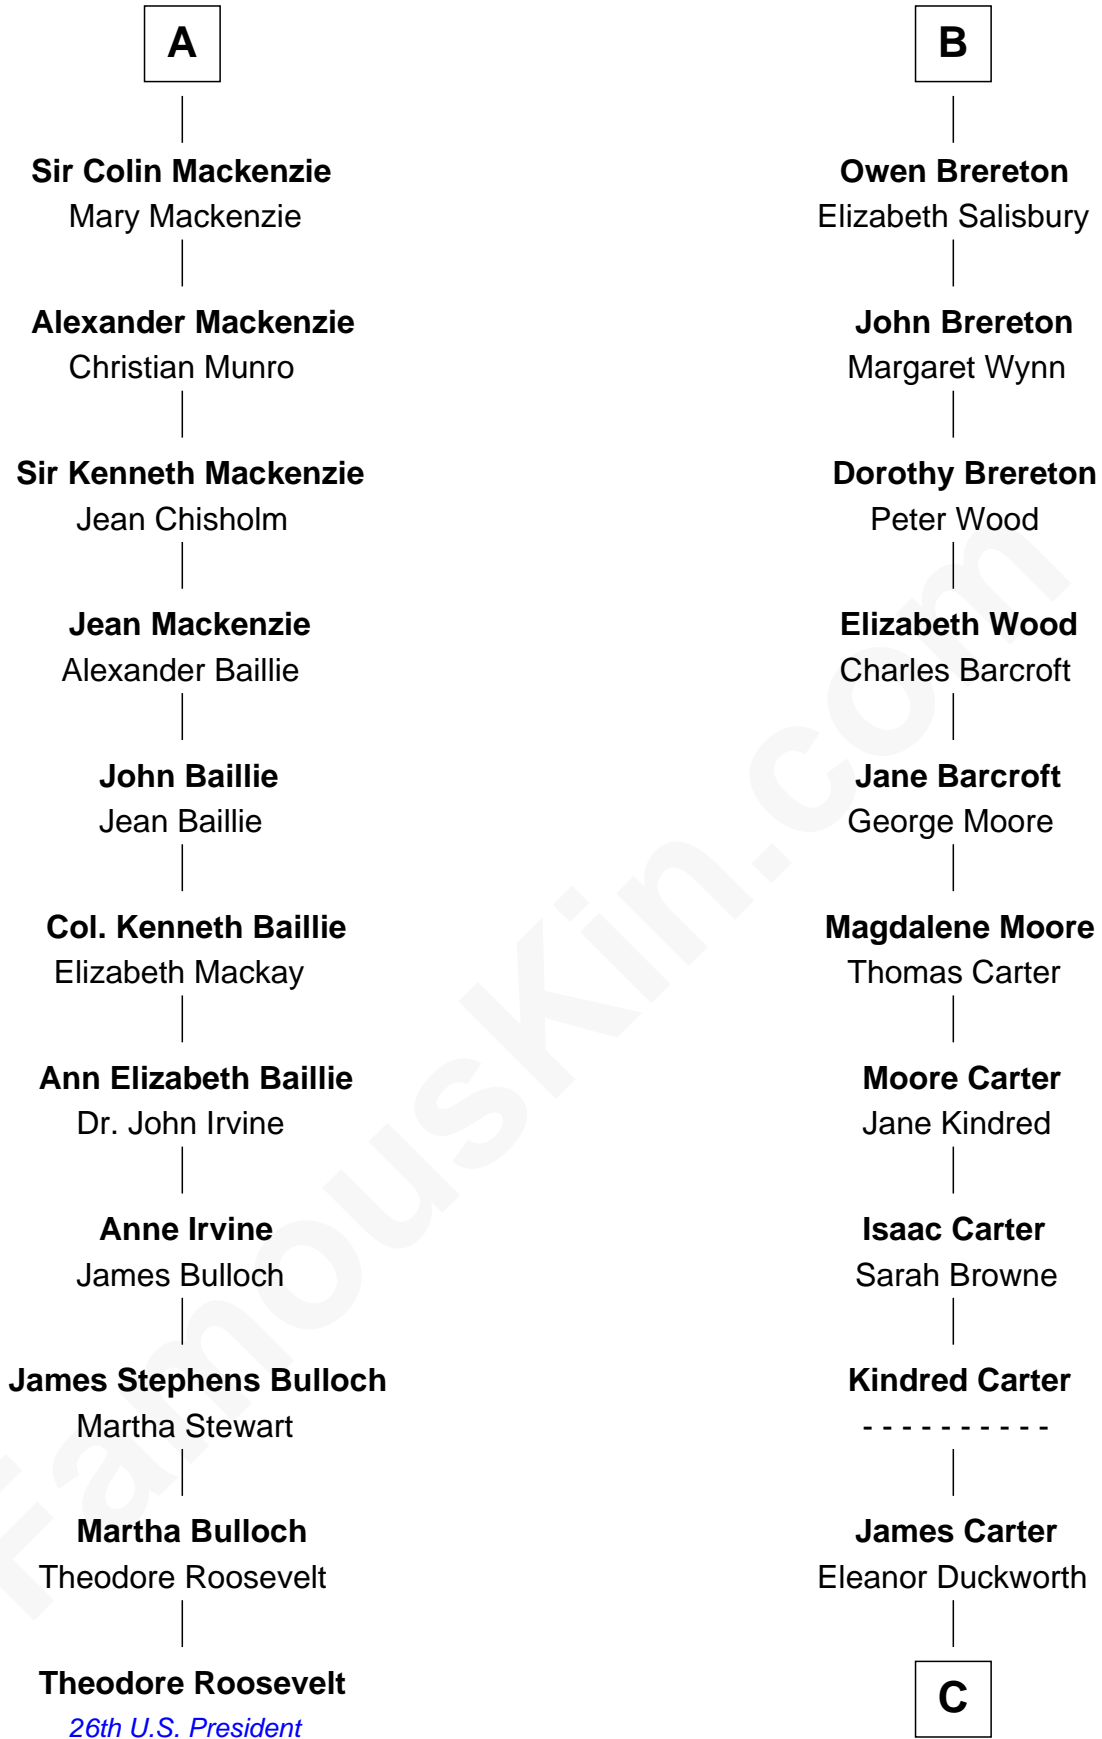

FamousKin.com
Relationship Chart of
Theodore Roosevelt
26th U.S. President

17th cousin 4 times removed of
Jimmy Carter
39th U.S. President

Sir Robert de Holland
 Maude la Zouche

C

|
Wiley Carter

Ann Ansley

|
Littleberry Walker Carter

Mary Ann Diligent Seals

|
William Archibald Carter

Nina Pratt

|
Earl Carter

Lillian Gordy

|
Jimmy Carter

39th U.S. President