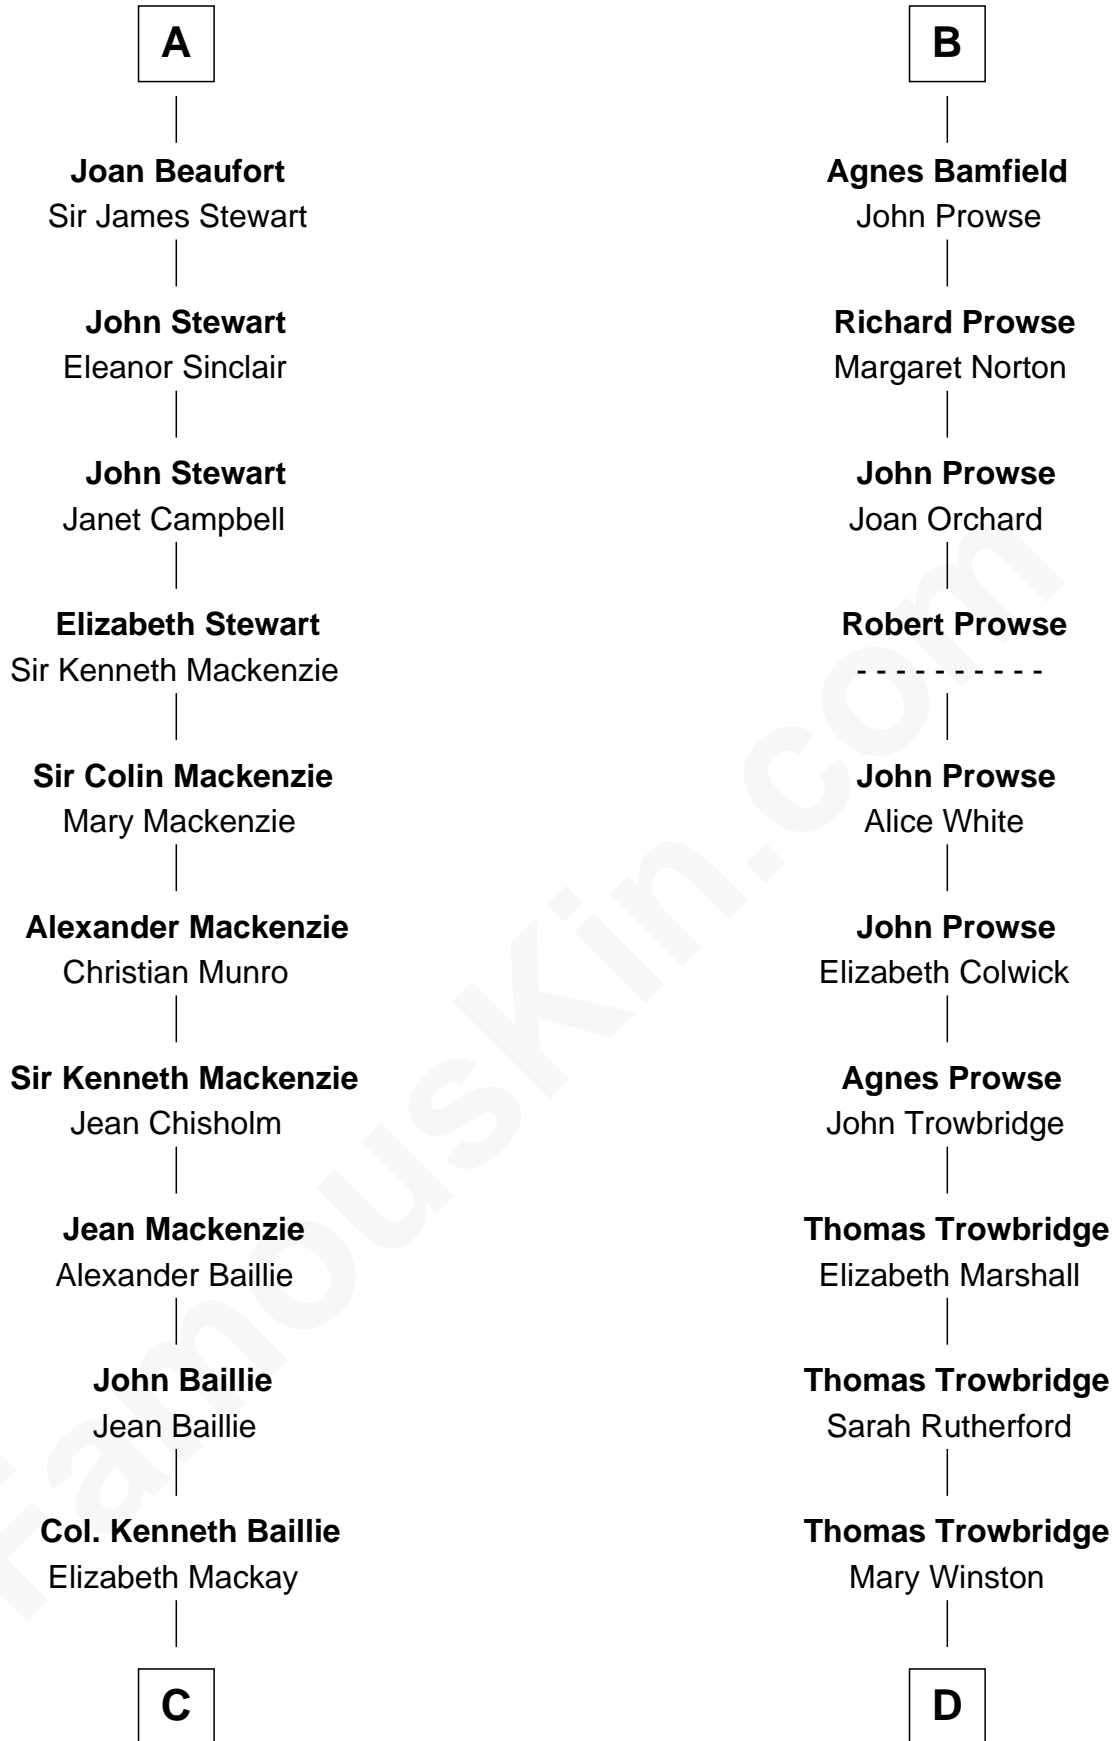

FamousKin.com Relationship Chart of

Theodore Roosevelt

26th U.S. President

21st cousin of

Rutherford B. Hayes

19th U.S. President

Sir Geoffrey FitzPiers

Aveline de Clare

Theodore Roosevelt

Theodore Roosevelt

26th U.S. President

D

Sarah Trowbridge

John Russell

Rebecca Russell

Ezekiel Hayes