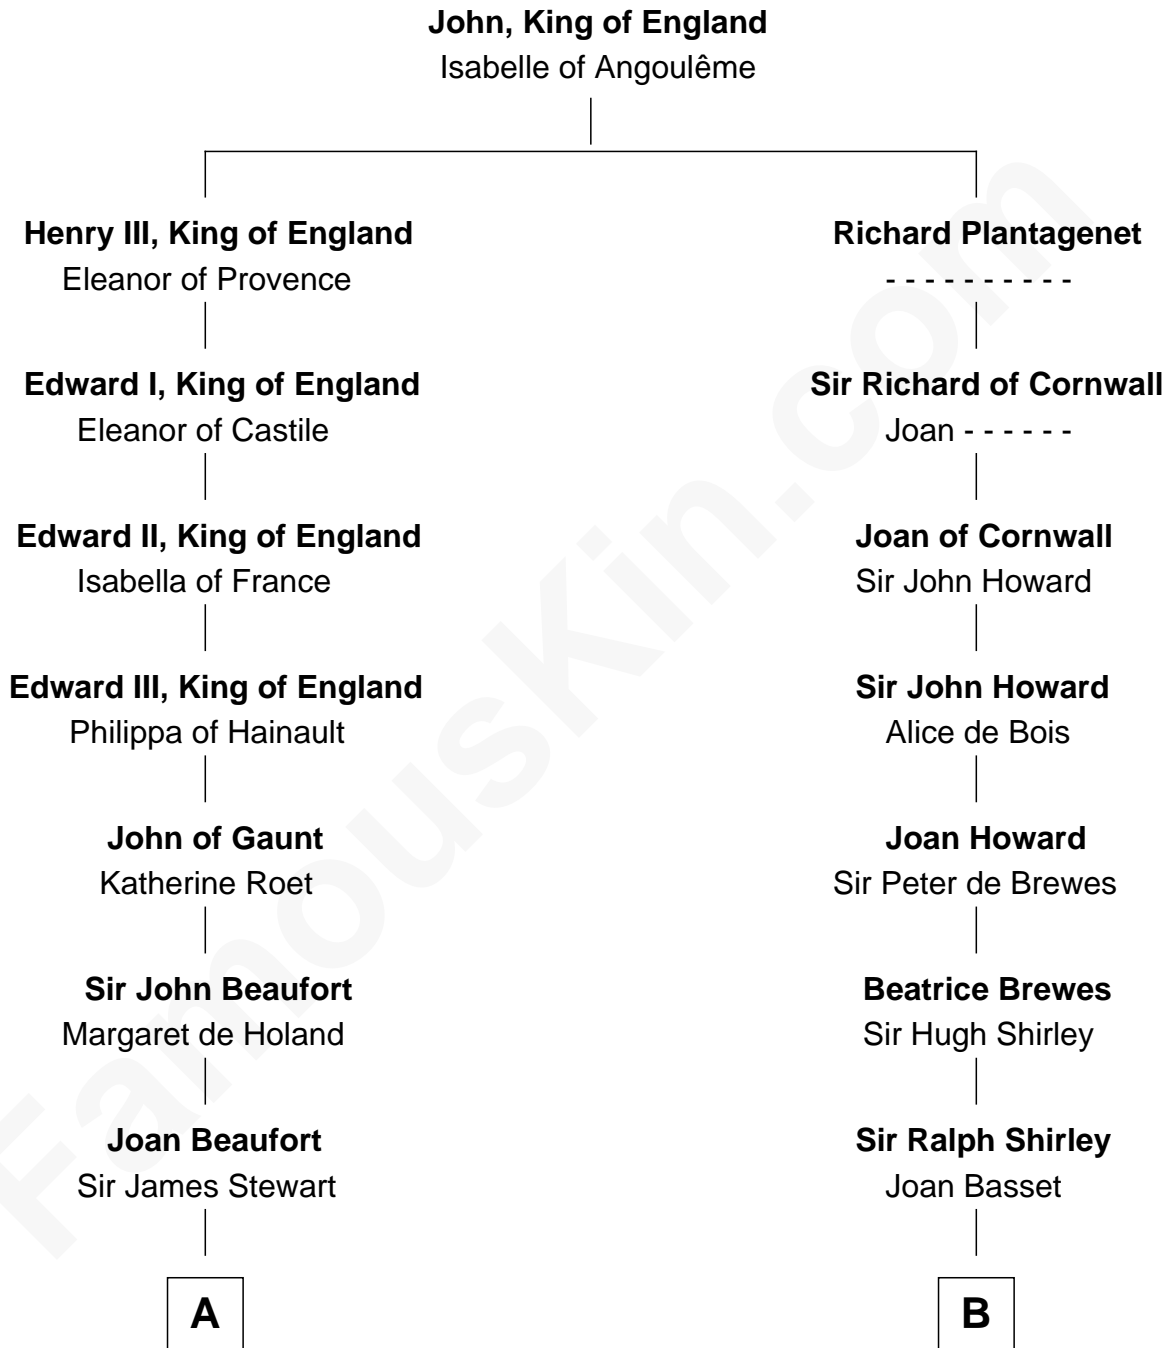

FamousKin.com
Relationship Chart of
Theodore Roosevelt
26th U.S. President

20th cousin 1 time removed of
Rutherford B. Hayes
19th U.S. President

C

Anne Irvine
James Bulloch

James Stephens Bulloch
Martha Stewart

Martha Bulloch
Theodore Roosevelt

Theodore Roosevelt
26th U.S. President

D

Abigail Hale
Isaac Chandler

Abigail Chandler
Israel Smith

Chloe Smith
Rutherford Hayes

Rutherford Hayes
Sophia Birchard

Rutherford B. Hayes
19th U.S. President