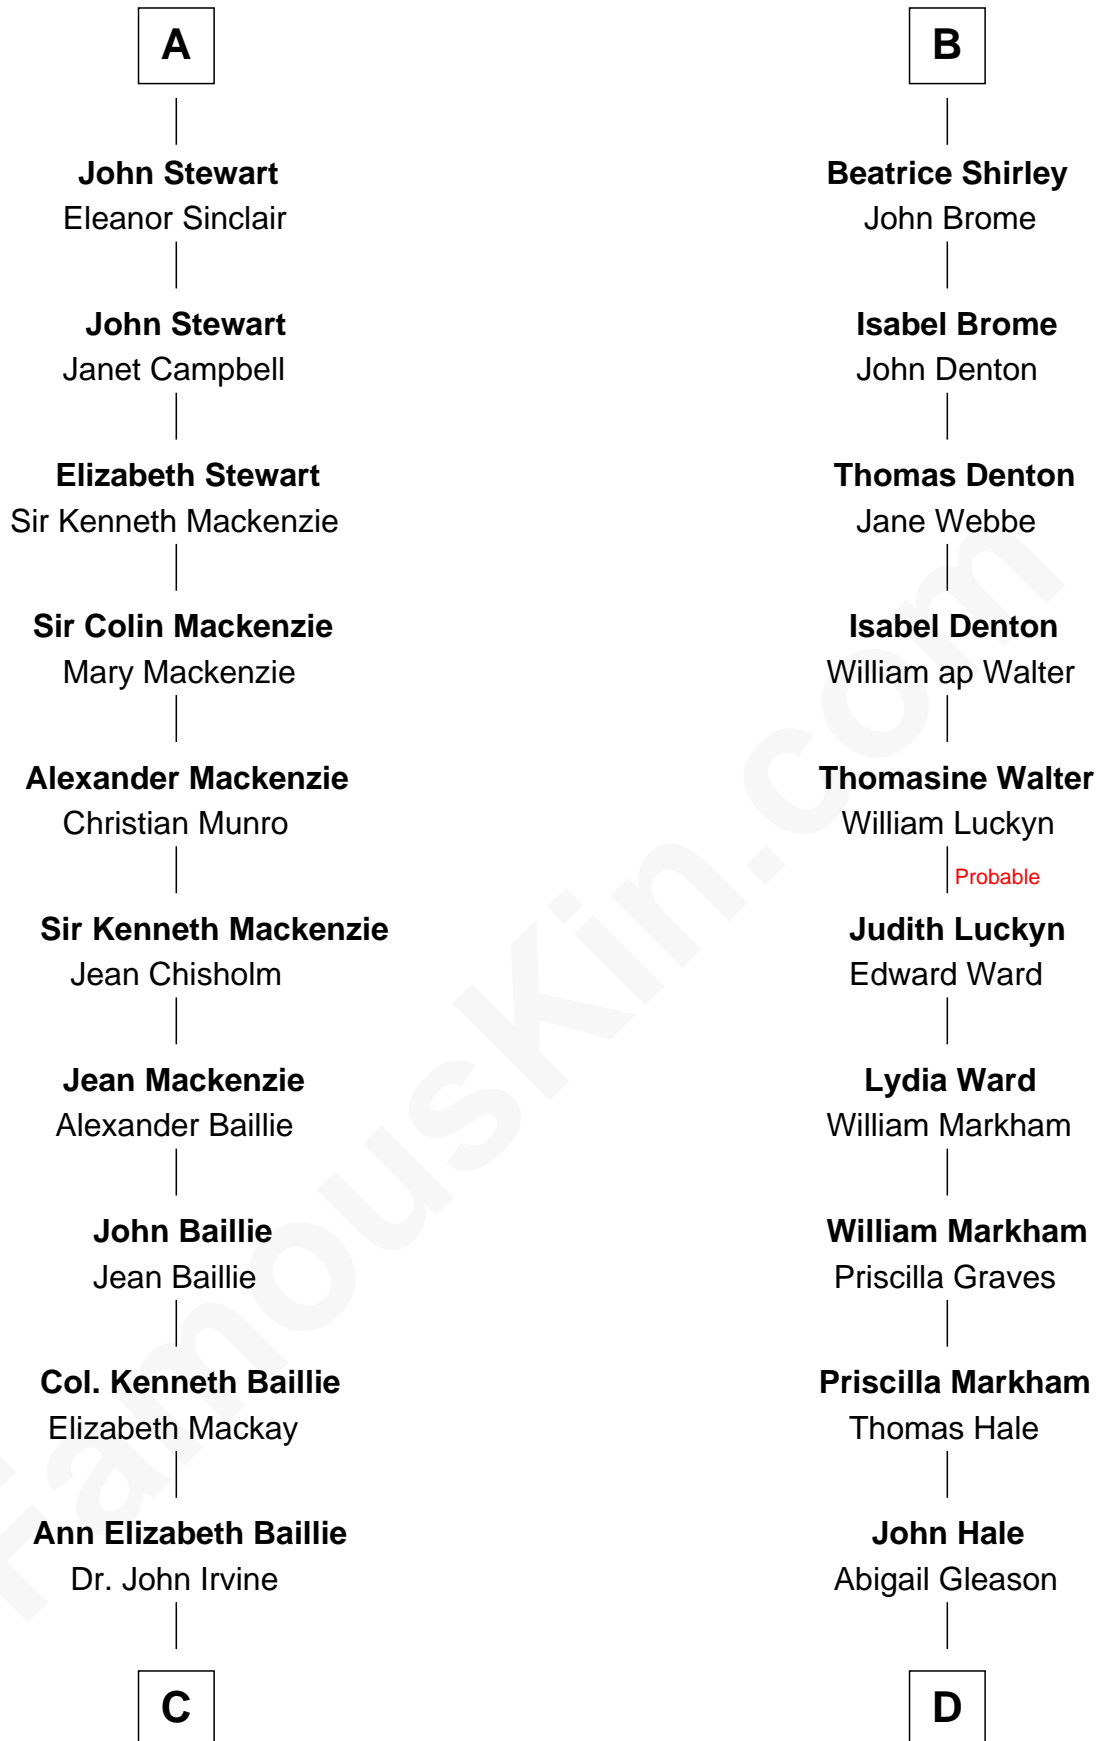

FamousKin.com
Relationship Chart of
Theodore Roosevelt
26th U.S. President

20th cousin 1 time removed of
Rutherford B. Hayes
19th U.S. President

C

Anne Irvine
James Bulloch

James Stephens Bulloch
Martha Stewart

Martha Bulloch
Theodore Roosevelt

Theodore Roosevelt
26th U.S. President

D

Abigail Hale
Isaac Chandler

Abigail Chandler
Israel Smith

Chloe Smith
Rutherford Hayes

Rutherford Hayes
Sophia Birchard

Rutherford B. Hayes
19th U.S. President