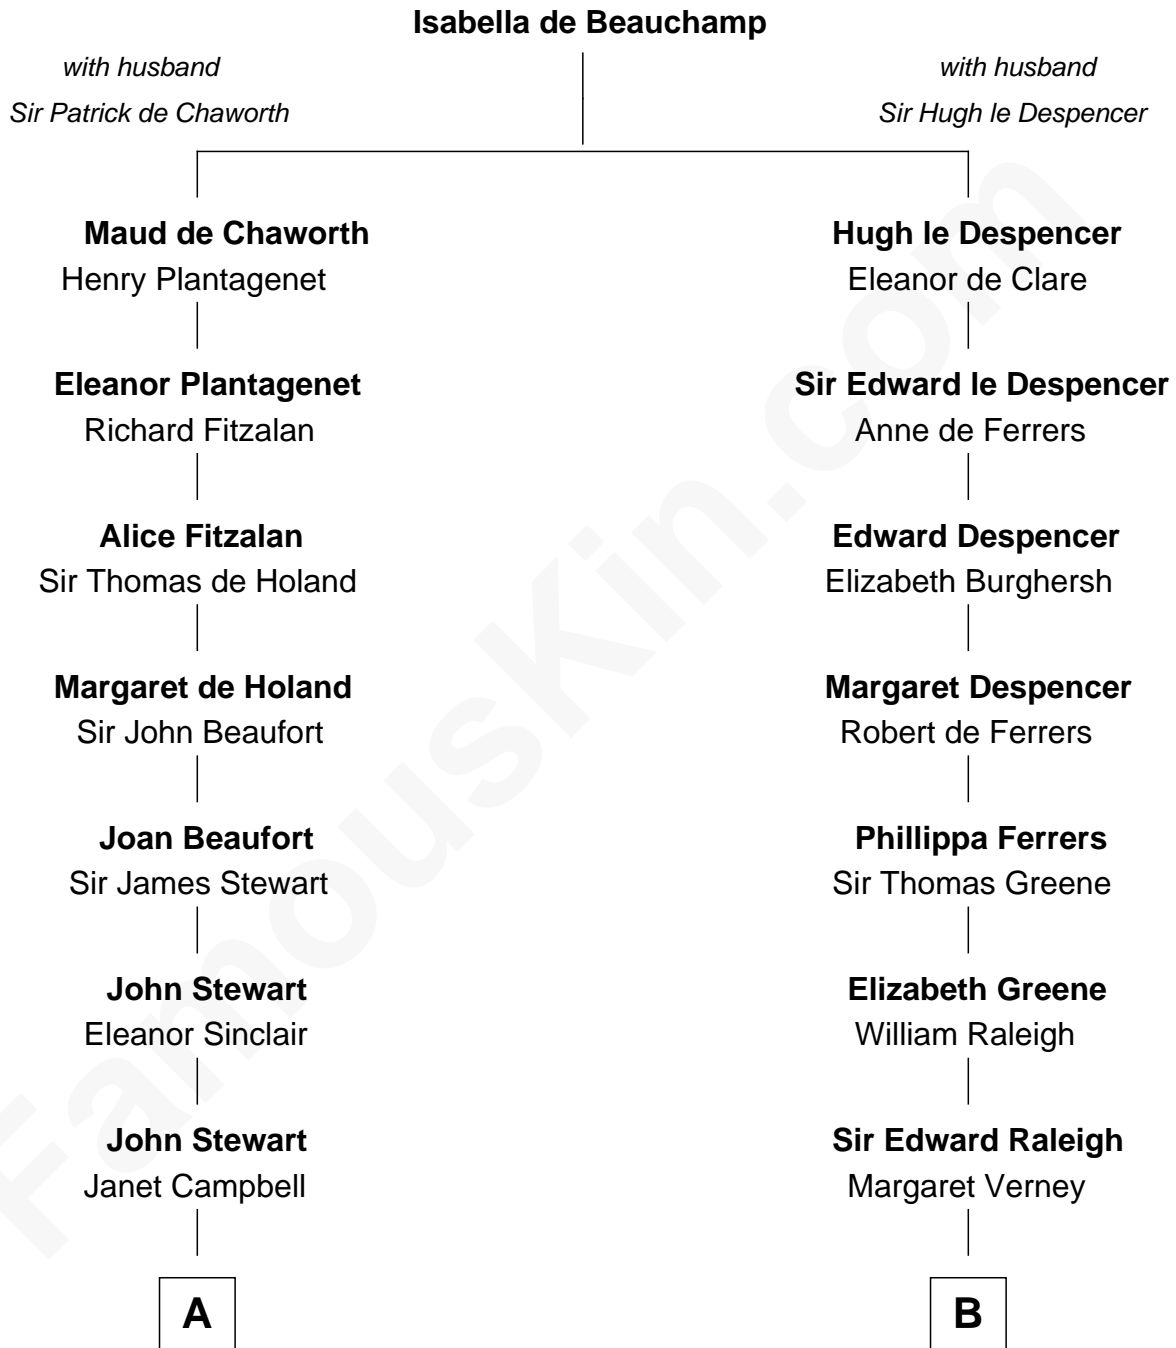

FamousKin.com
Relationship Chart of
Theodore Roosevelt
26th U.S. President

18th cousin 3 times removed of
George Romney
43rd Governor of Michigan

C

Martha Bulloch
Theodore Roosevelt

Theodore Roosevelt
26th U.S. President

D

Charity Dickinson
Jared Pratt

Parley Parker Pratt
Mary Woods

Helaman Pratt
Anna Johanna Dorothy Wilcken

Anna Amelia Pratt
Gaskell Samuel Romney

George Romney
43rd Governor of Michigan

FamousKin.com