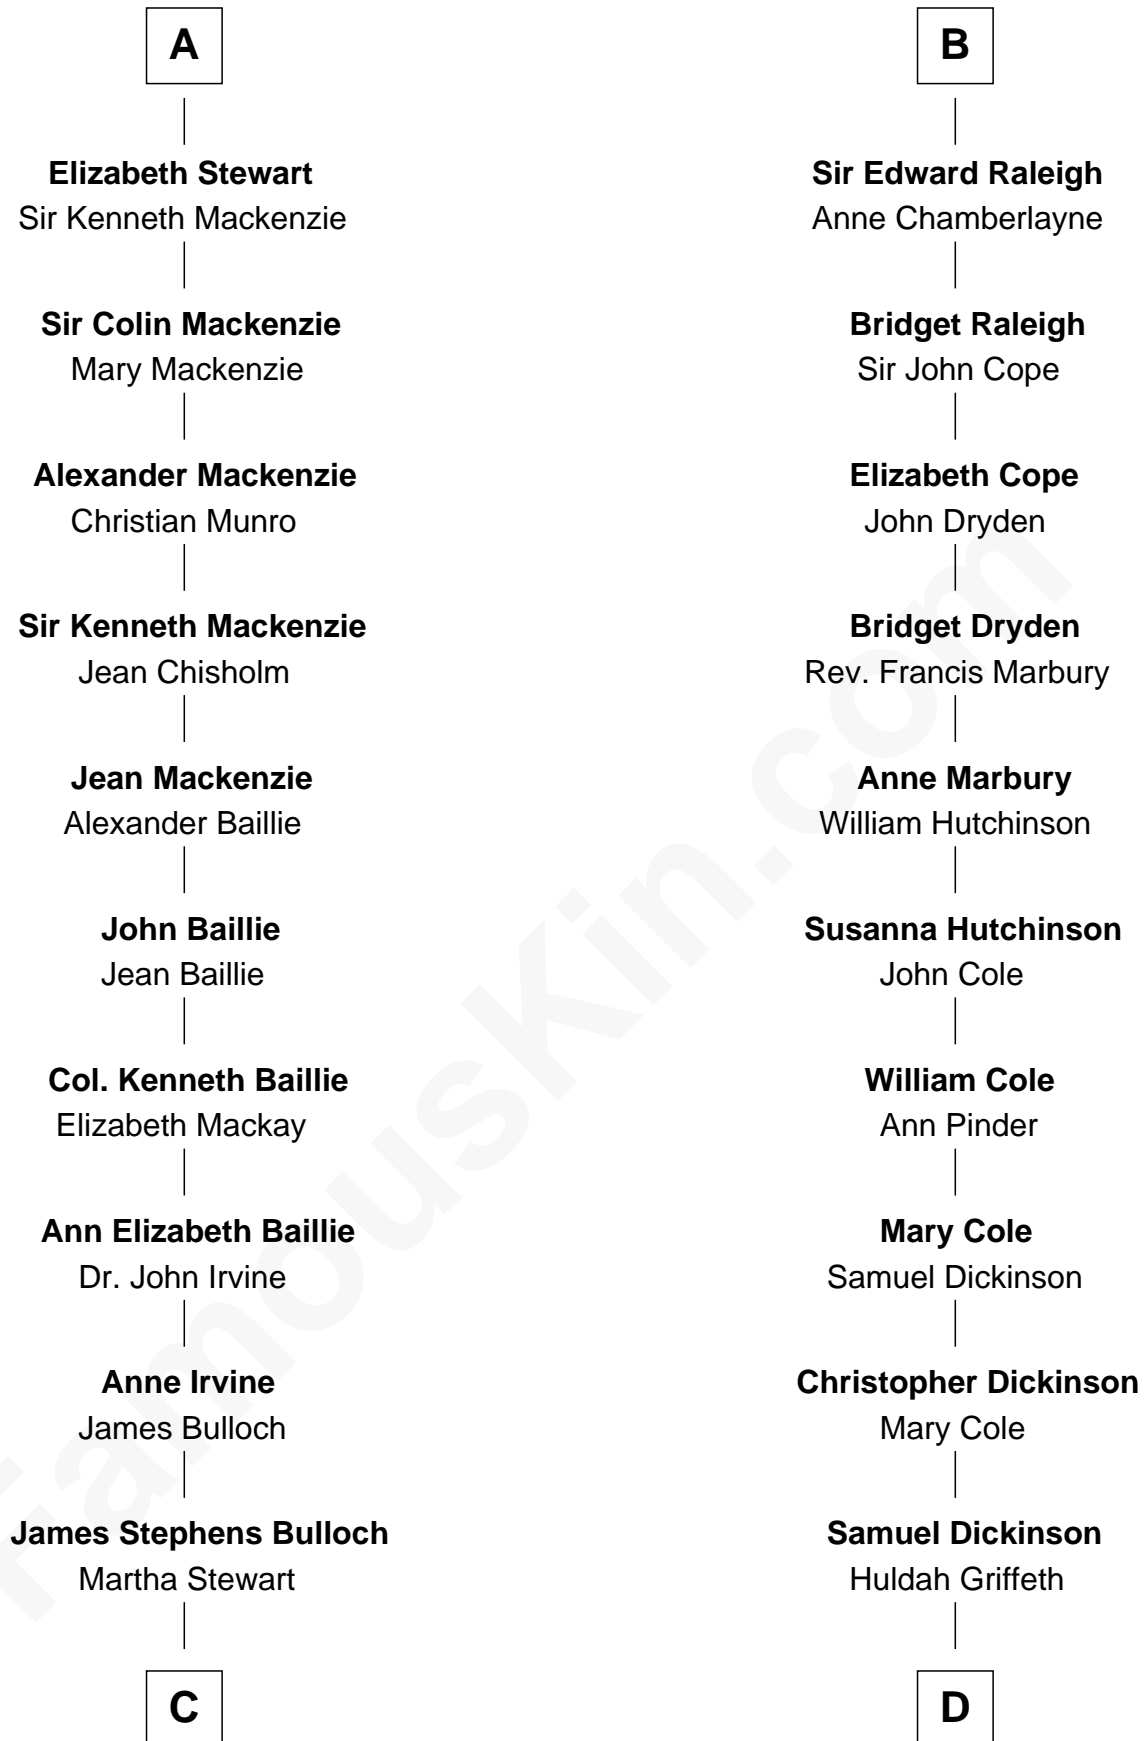

FamousKin.com
Relationship Chart of
Theodore Roosevelt
26th U.S. President

18th cousin 3 times removed of
George Romney
43rd Governor of Michigan

C

Martha Bulloch
Theodore Roosevelt

Theodore Roosevelt
26th U.S. President

D

Charity Dickinson
Jared Pratt

Parley Parker Pratt
Mary Woods

Helaman Pratt
Anna Johanna Dorothy Wilcken

Anna Amelia Pratt
Gaskell Samuel Romney

George Romney
43rd Governor of Michigan

FamousKin.com