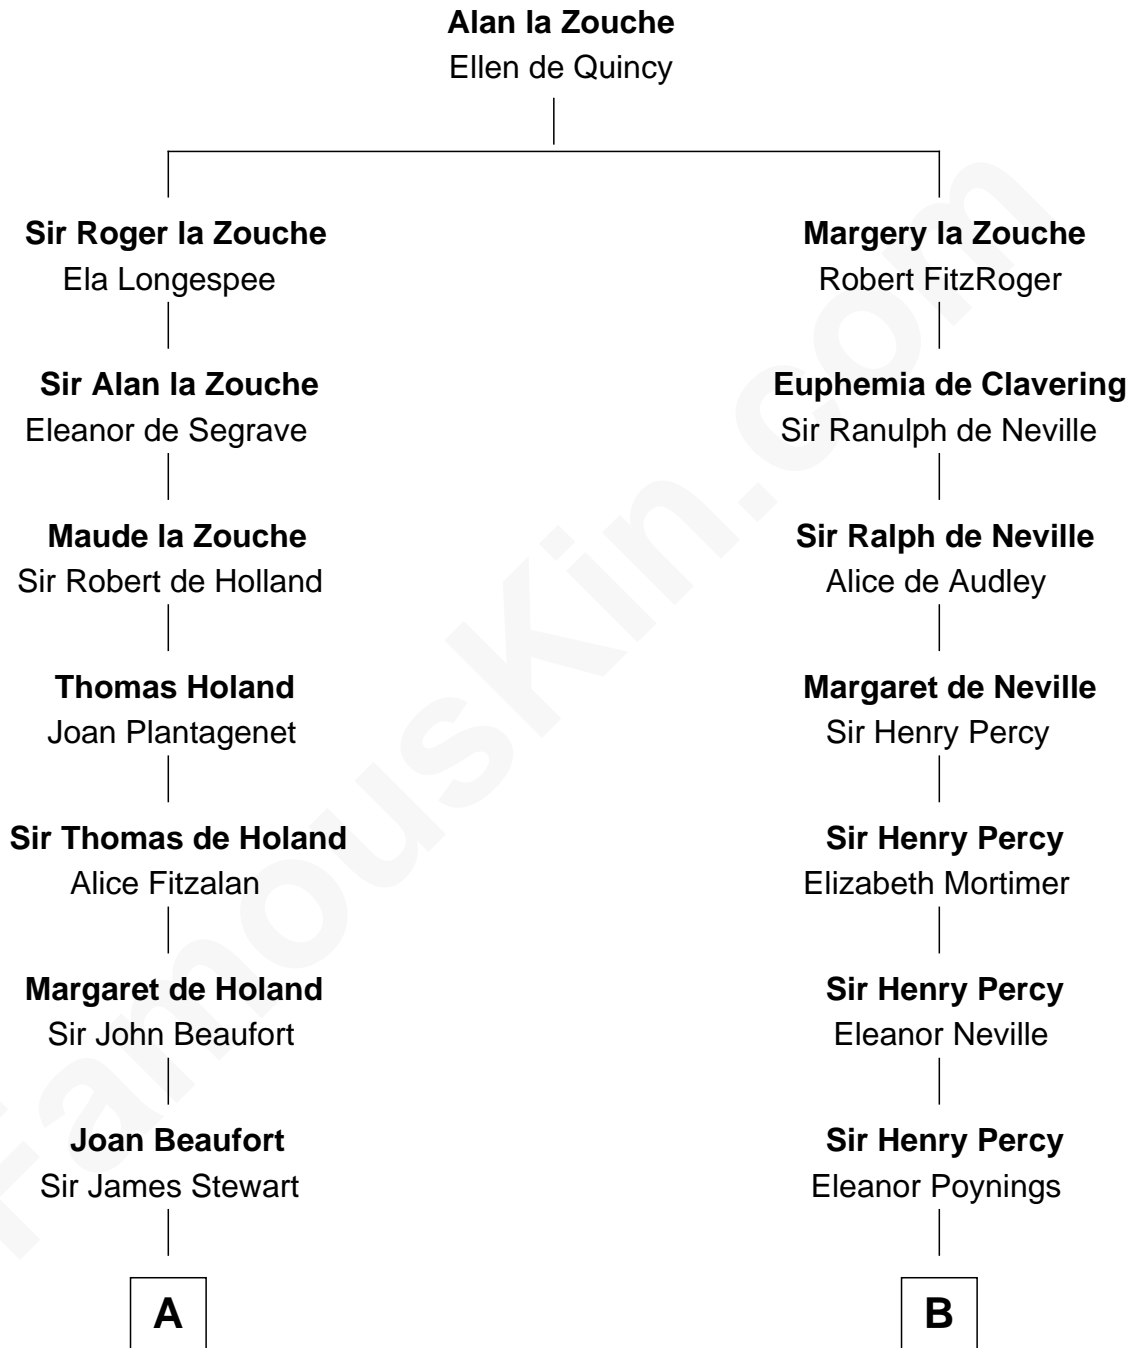

# FamousKin.com Relationship Chart of

**Theodore Roosevelt**

26th U.S. President

20th cousin of

**Francis Scott Key**

Author of "The Star Spangled Banner"

**C**

**Anne Irvine**  
James Bulloch

**James Stephens Bulloch**  
Martha Stewart

**Martha Bulloch**  
Theodore Roosevelt

**Theodore Roosevelt**  
*26th U.S. President*

**D**

**Alicia Arnold**  
John Ross

**Ann Arnold Ross**  
Frances Key

**John Ross Key**  
Anne Phebe Penn Dagworthy Charlton

**Francis Scott Key**  
*Author of "The Star Spangled Banner"*

FamousKin.com