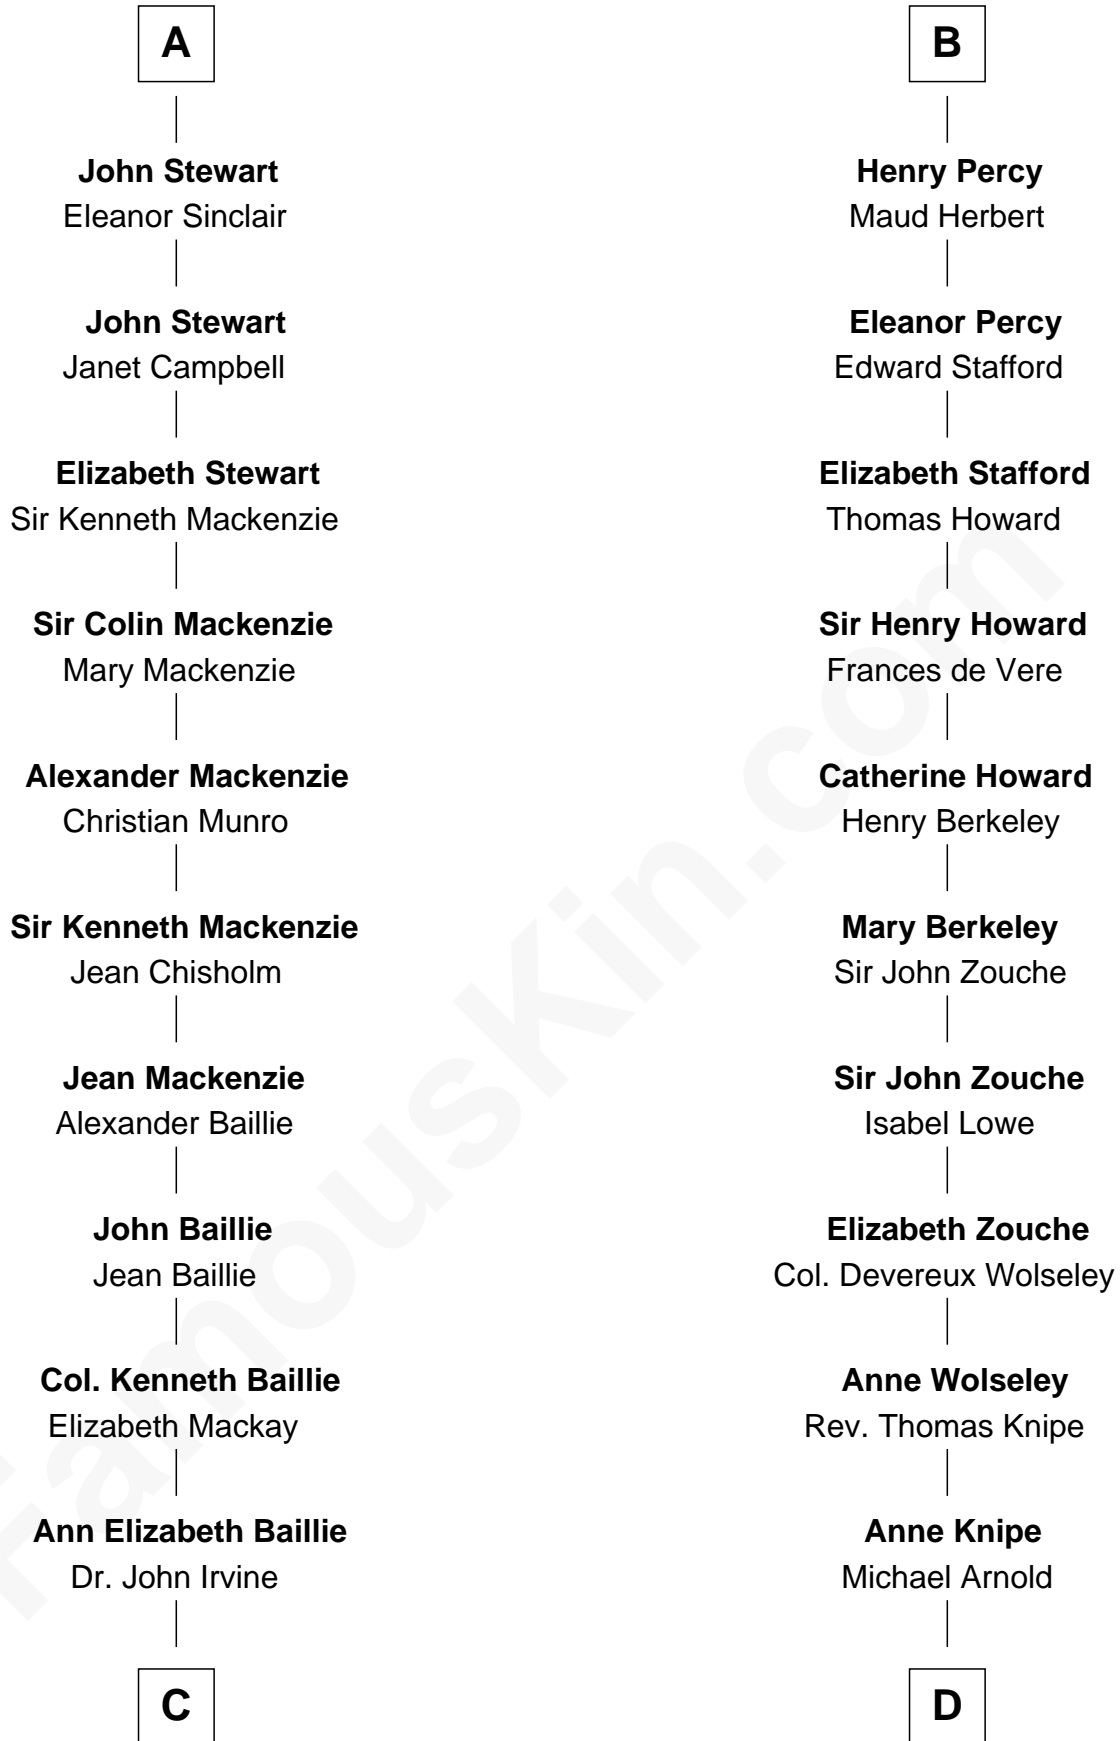

# FamousKin.com Relationship Chart of

**Theodore Roosevelt**

26th U.S. President

20th cousin of

**Francis Scott Key**

Author of "The Star Spangled Banner"

**C**

**Anne Irvine**  
James Bulloch

**James Stephens Bulloch**  
Martha Stewart

**Martha Bulloch**  
Theodore Roosevelt

**Theodore Roosevelt**  
*26th U.S. President*

**D**

**Alicia Arnold**  
John Ross

**Ann Arnold Ross**  
Frances Key

**John Ross Key**  
Anne Phebe Penn Dagworthy Charlton

**Francis Scott Key**  
*Author of "The Star Spangled Banner"*

FamousKin.com