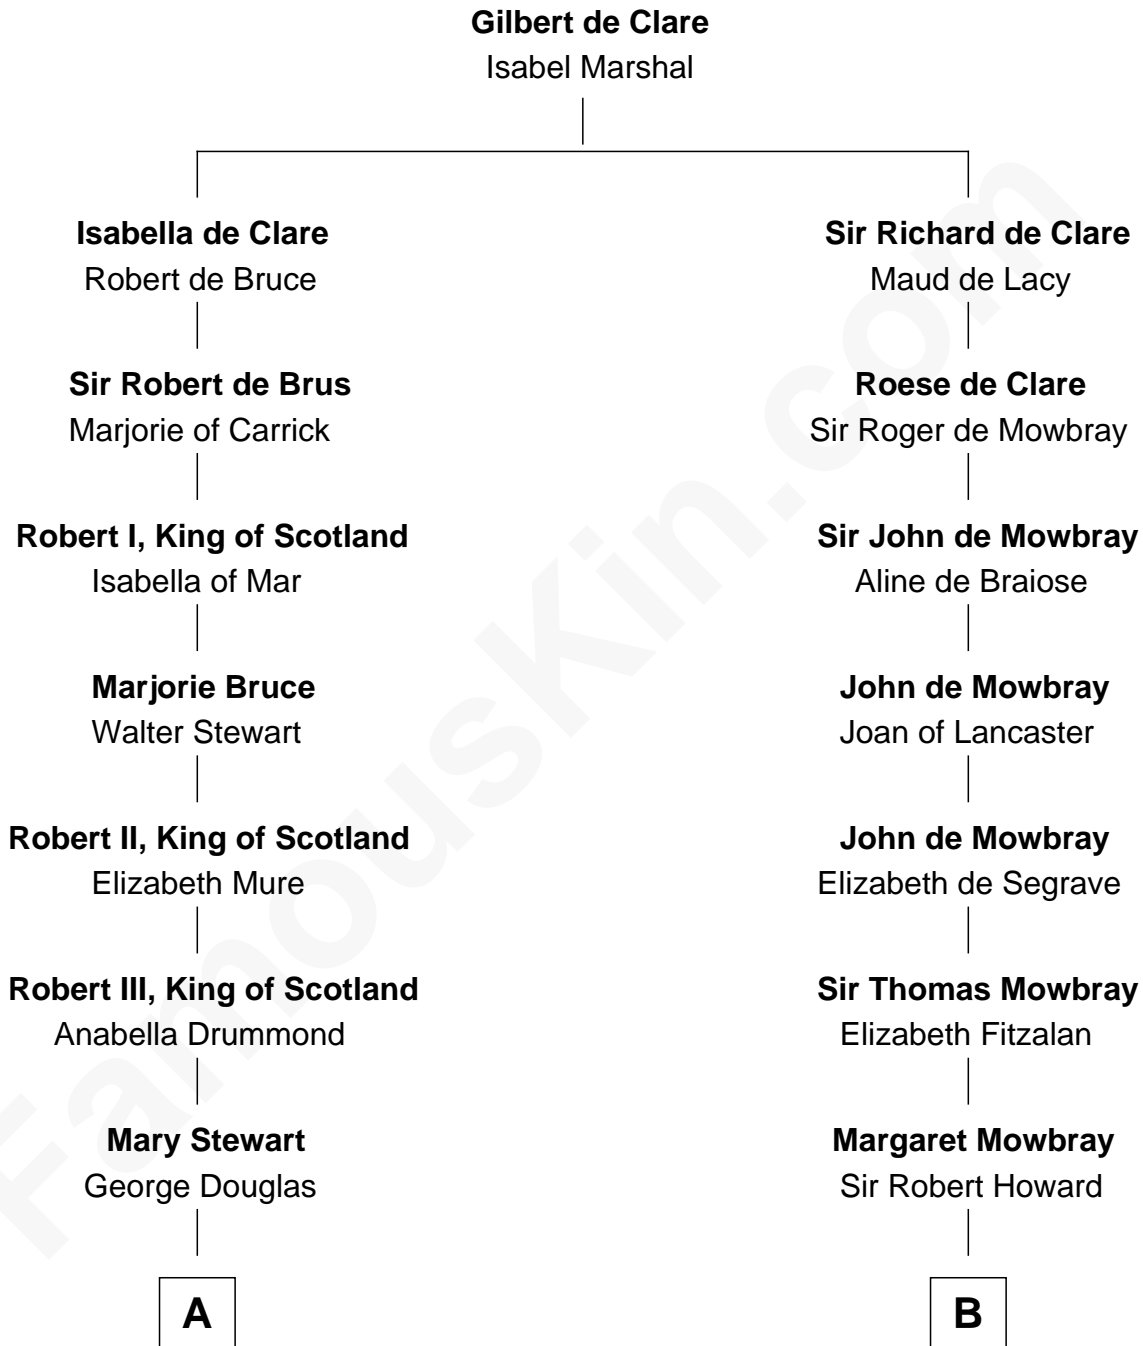

FamousKin.com Relationship Chart of

Theodore Roosevelt

26th U.S. President

20th cousin of

Francis Scott Key

Author of "The Star Spangled Banner"

C

Anne Irvine
James Bulloch

James Stephens Bulloch
Martha Stewart

Martha Bulloch
Theodore Roosevelt

Theodore Roosevelt
26th U.S. President

D

Alicia Arnold
John Ross

Ann Arnold Ross
Frances Key

John Ross Key
Anne Phebe Penn Dagworthy Charlton

Francis Scott Key
Author of "The Star Spangled Banner"

FamousKin.com