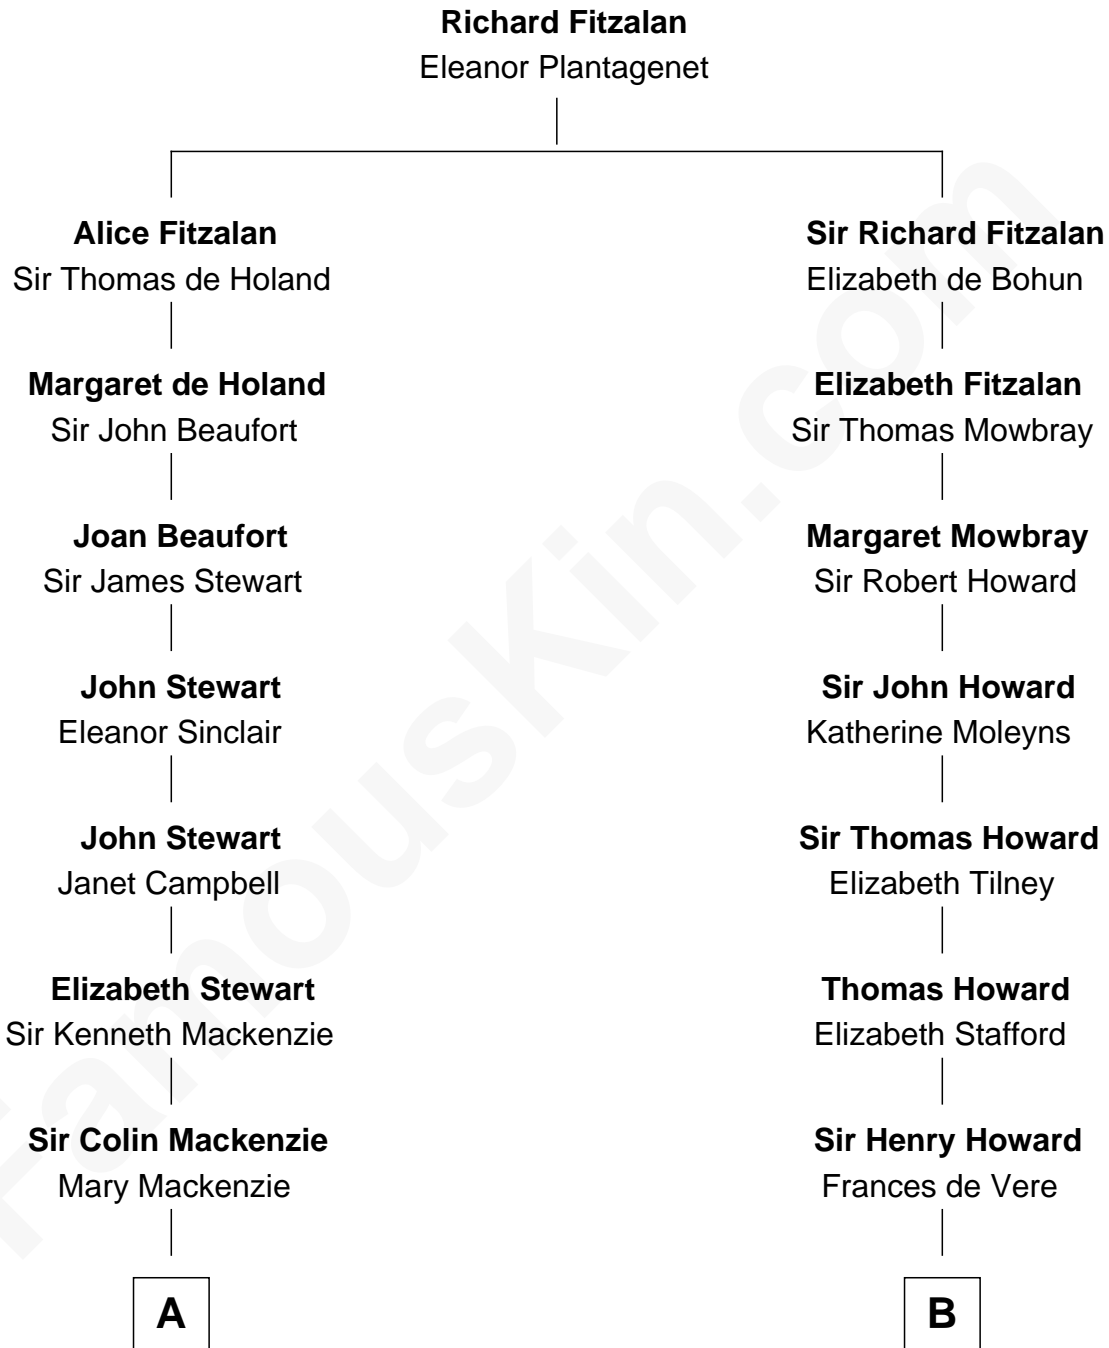

FamousKin.com
Relationship Chart of
Theodore Roosevelt
26th U.S. President

16th cousin of
Francis Scott Key
Author of "The Star Spangled Banner"

A

Alexander Mackenzie

Christian Munro

Sir Kenneth Mackenzie

Jean Chisholm

Anne Irvine

James Bulloch

James Stephens Bulloch

Martha Stewart

Martha Bulloch

Theodore Roosevelt

Theodore Roosevelt

26th U.S. President