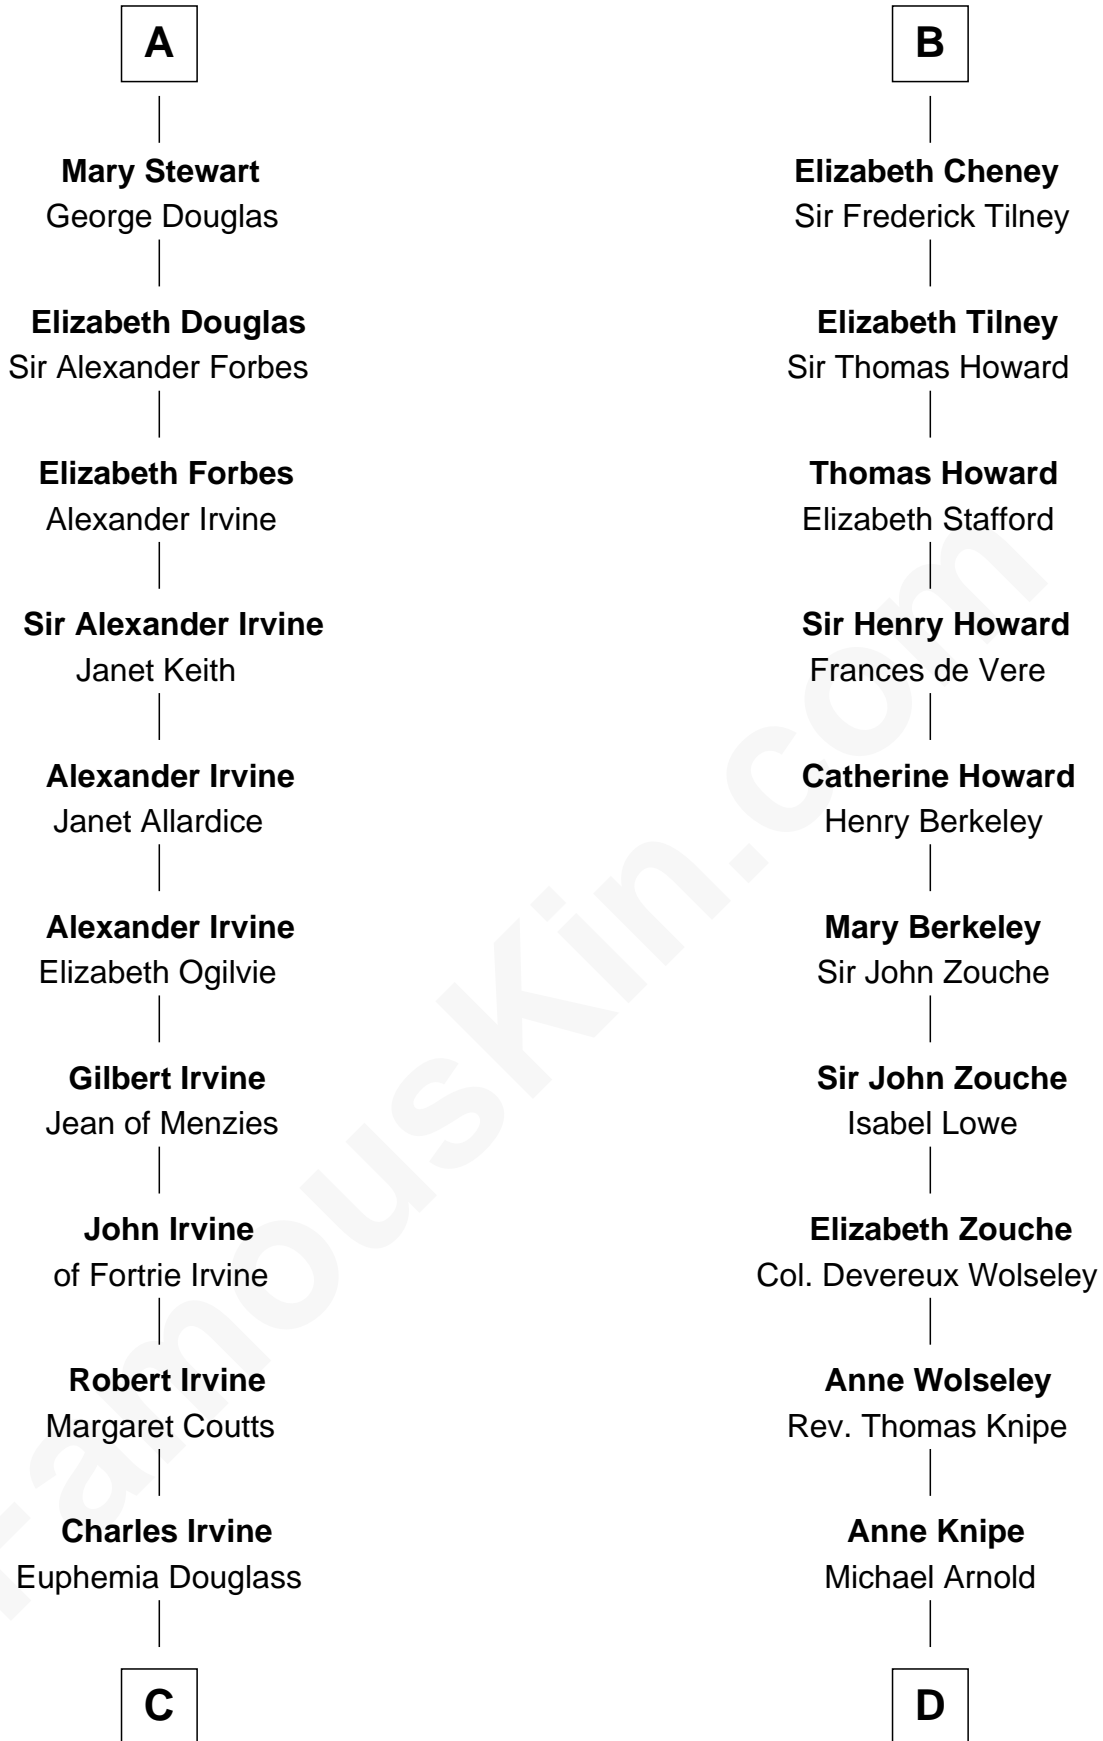

**FamousKin.com**  
**Relationship Chart of**  
**Theodore Roosevelt**  
*26th U.S. President*

**20th cousin 1 time removed of**  
**Francis Scott Key**  
*Author of "The Star Spangled Banner"*

**C**

**Dr. John Irvine**  
Ann Elizabeth Baillie

**Anne Irvine**  
James Bulloch

**James Stephens Bulloch**  
Martha Stewart

**Martha Bulloch**  
Theodore Roosevelt

**Theodore Roosevelt**  
*26th U.S. President*

**D**

**Alicia Arnold**  
John Ross

**Ann Arnold Ross**  
Frances Key

**John Ross Key**  
Anne Phebe Penn Dagworthy Charlton

**Francis Scott Key**  
*Author of "The Star Spangled Banner"*