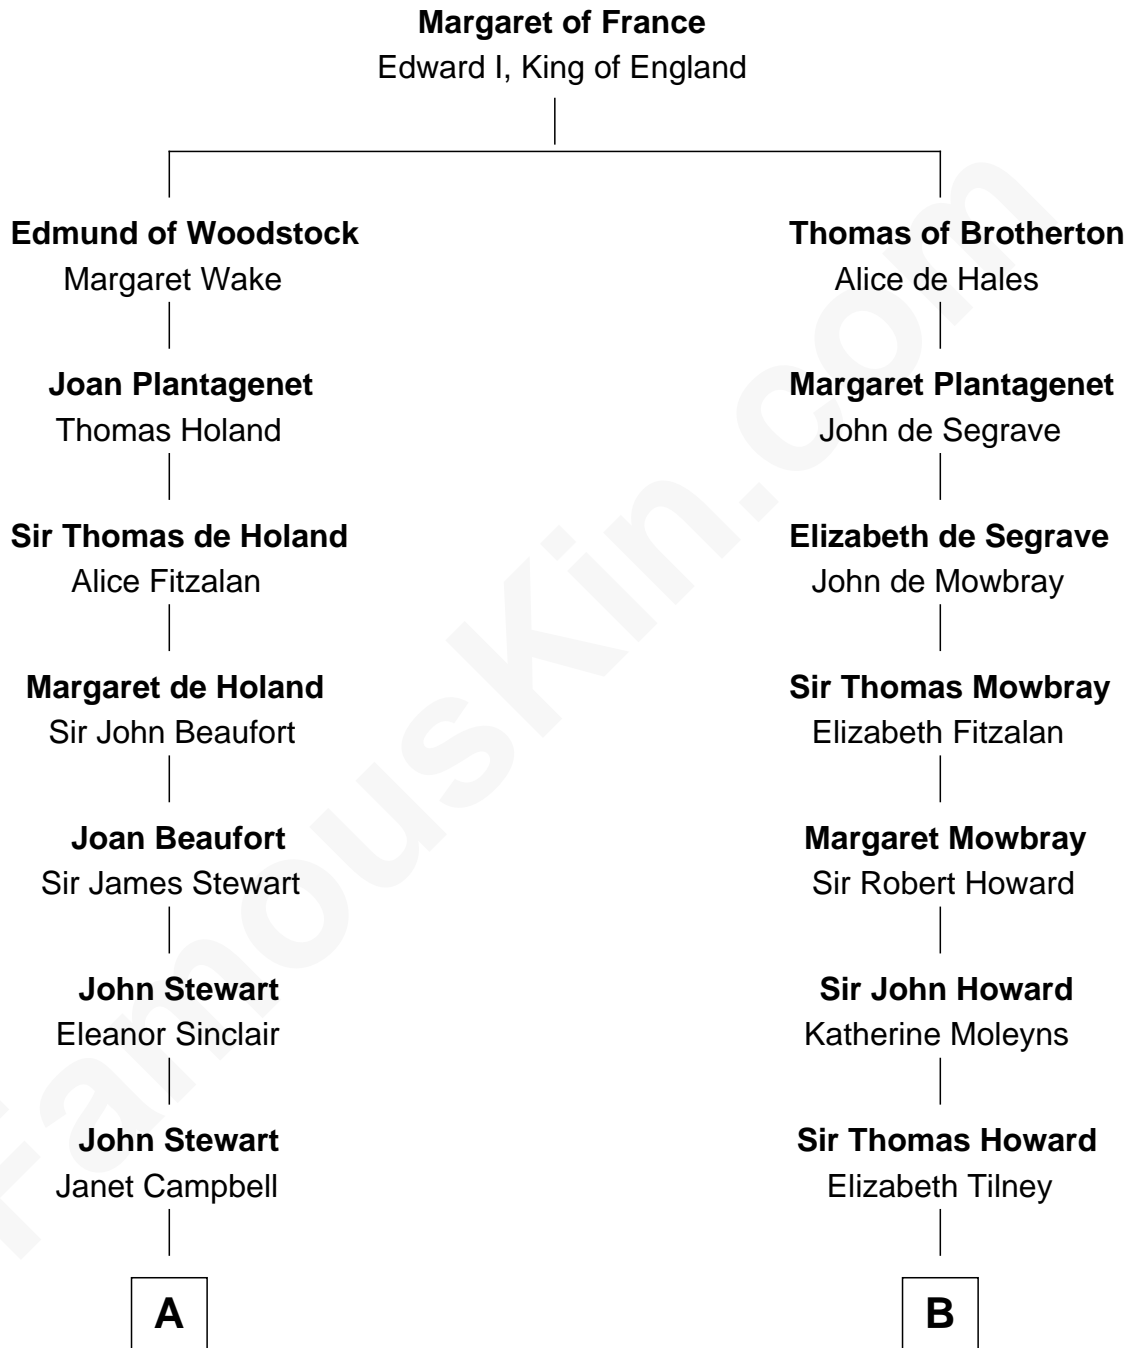

FamousKin.com
Relationship Chart of
Theodore Roosevelt
26th U.S. President

18th cousin of
Francis Scott Key
Author of "The Star Spangled Banner"

C

Martha Bulloch
Theodore Roosevelt

Theodore Roosevelt
26th U.S. President

D

John Ross Key
Anne Phebe Penn Dagworthy Charlton

Francis Scott Key
Author of "The Star Spangled Banner"

FamousKin.com