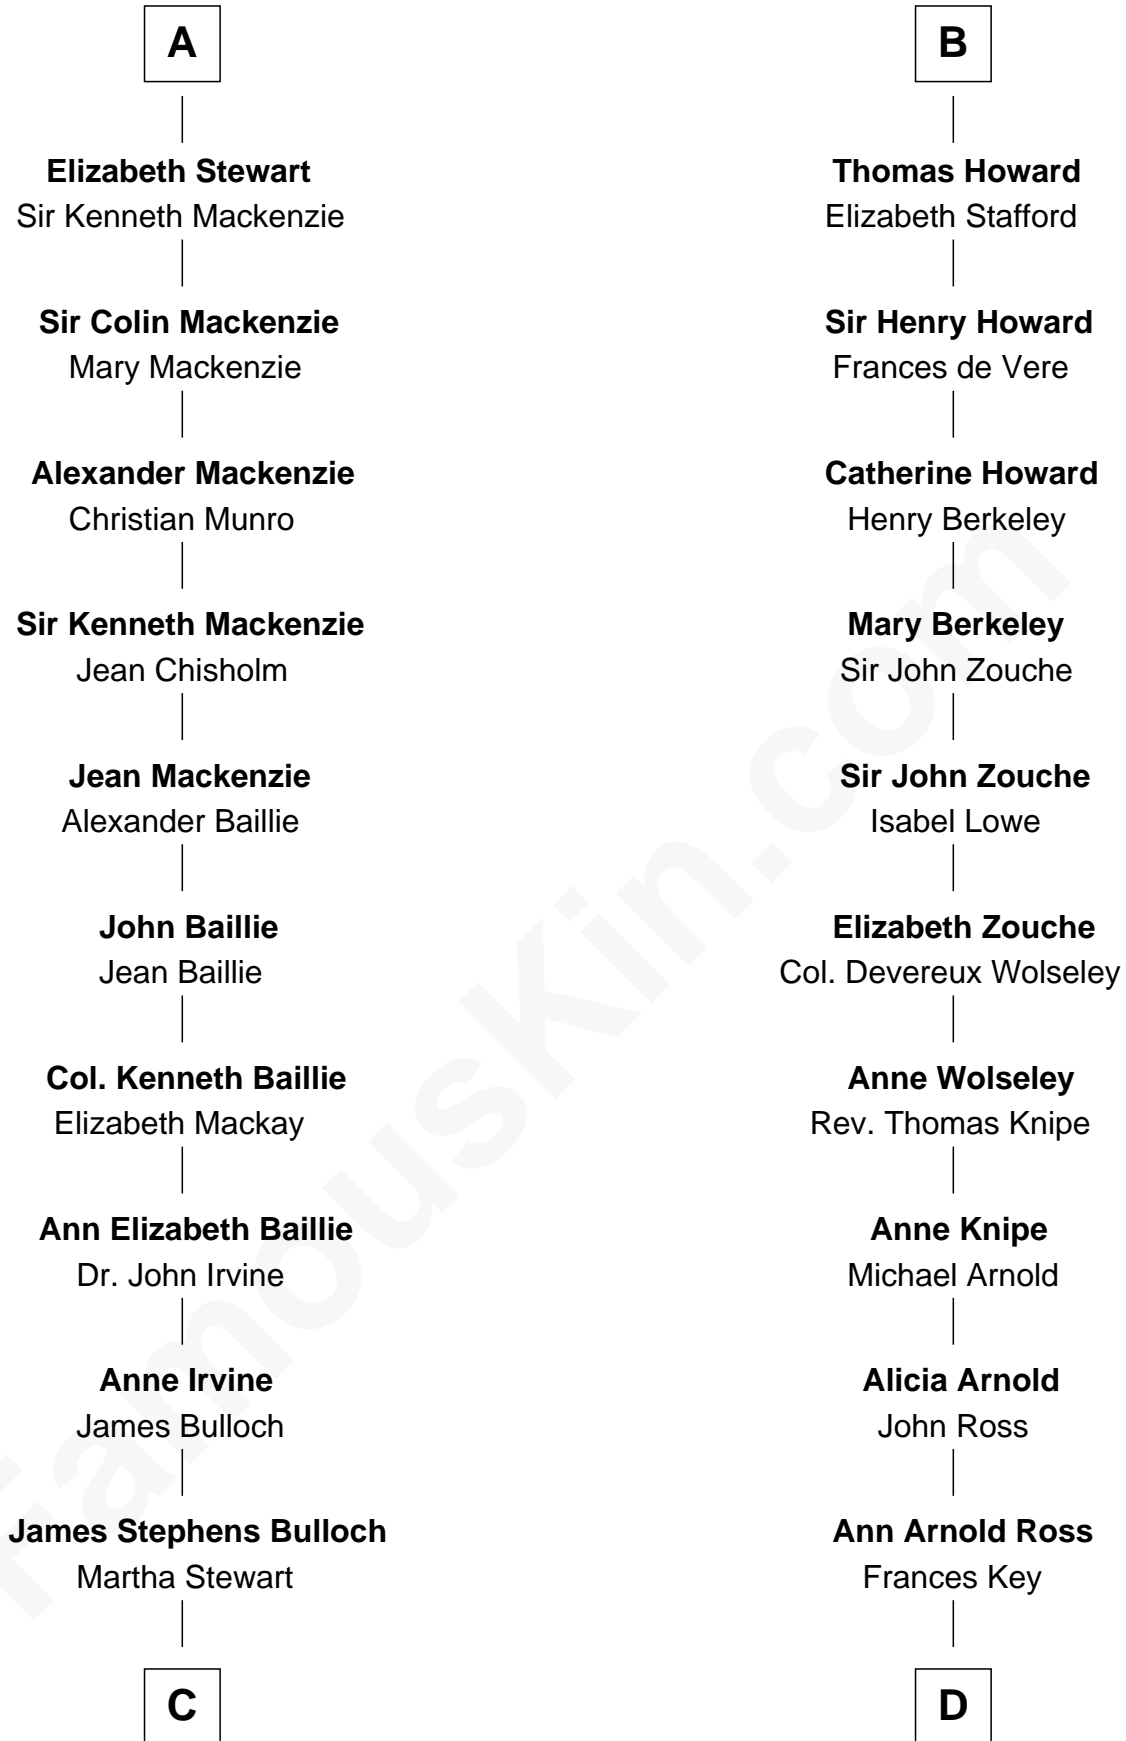

FamousKin.com
Relationship Chart of
Theodore Roosevelt
26th U.S. President

18th cousin of
Francis Scott Key
Author of "The Star Spangled Banner"

C

Martha Bulloch
Theodore Roosevelt

Theodore Roosevelt
26th U.S. President

D

John Ross Key
Anne Phebe Penn Dagworthy Charlton

Francis Scott Key
Author of "The Star Spangled Banner"

FamousKin.com