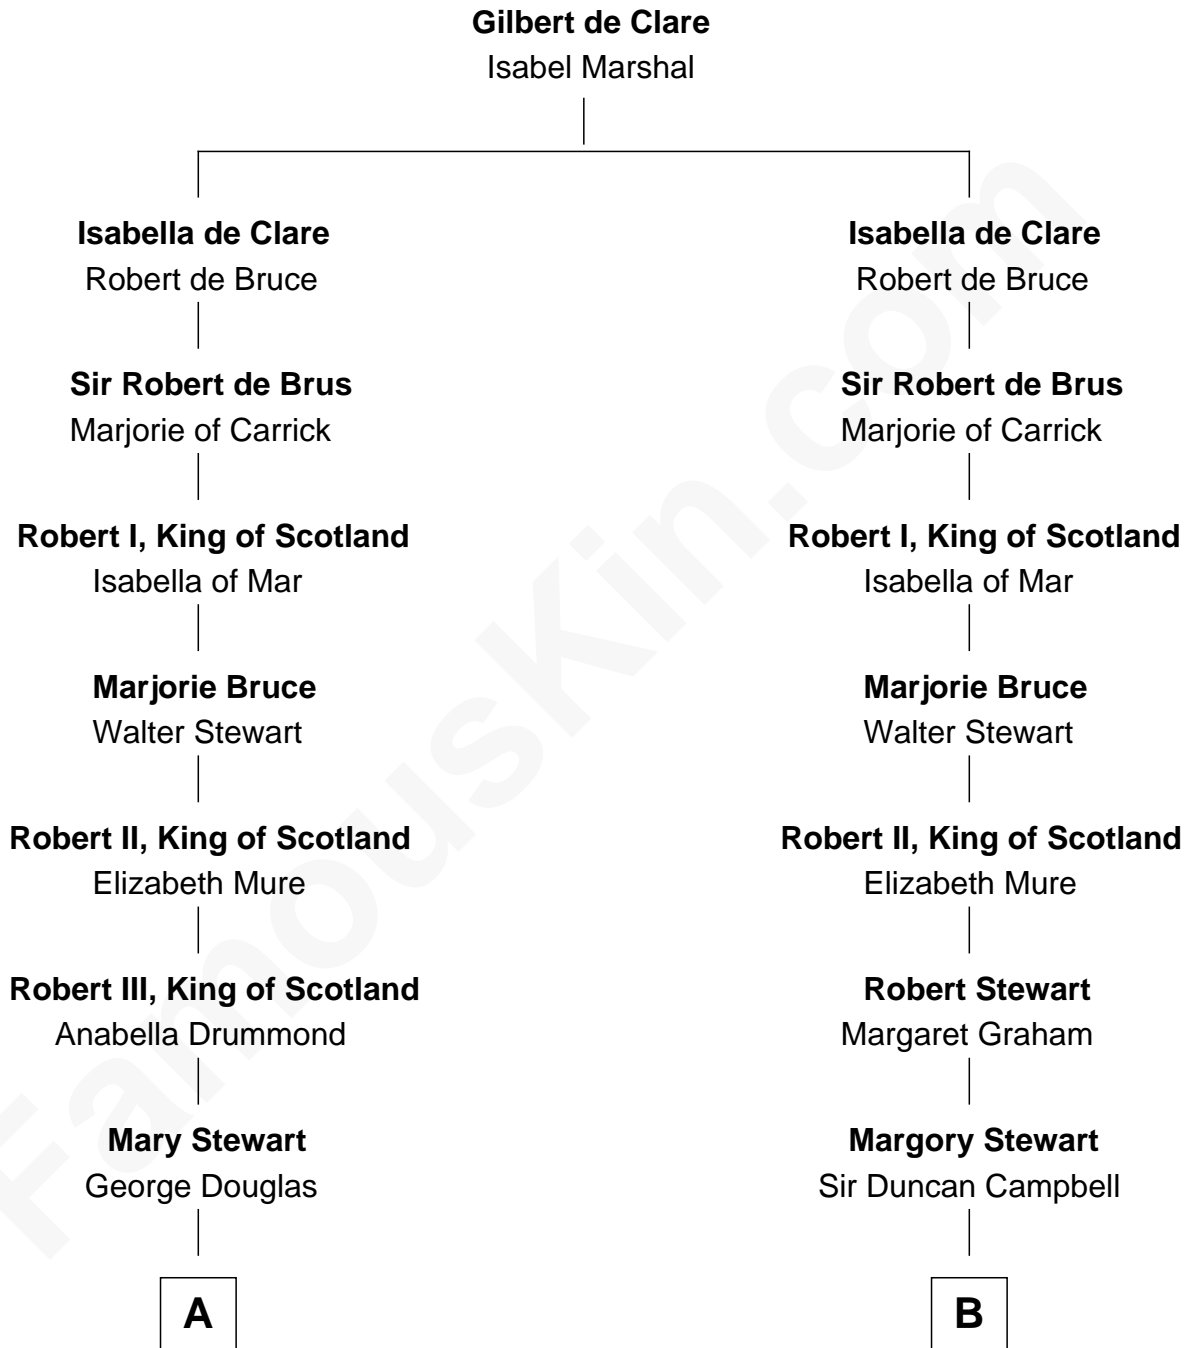

FamousKin.com
Relationship Chart of
Theodore Roosevelt
26th U.S. President

20th cousin 1 time removed of
Emily Post
American Author on Etiquette

C

Anne Irvine
James Bulloch

James Stephens Bulloch
Martha Stewart

Martha Bulloch
Theodore Roosevelt

Theodore Roosevelt
26th U.S. President

D

Mary Meek Magruder
Thomas Clagett

Sarah Magruder Clagett
Upton Bruce

Marian Bruce
William Price

Bruce Price
Mary Josephine Lee

Emily Post
American Author on Etiquette