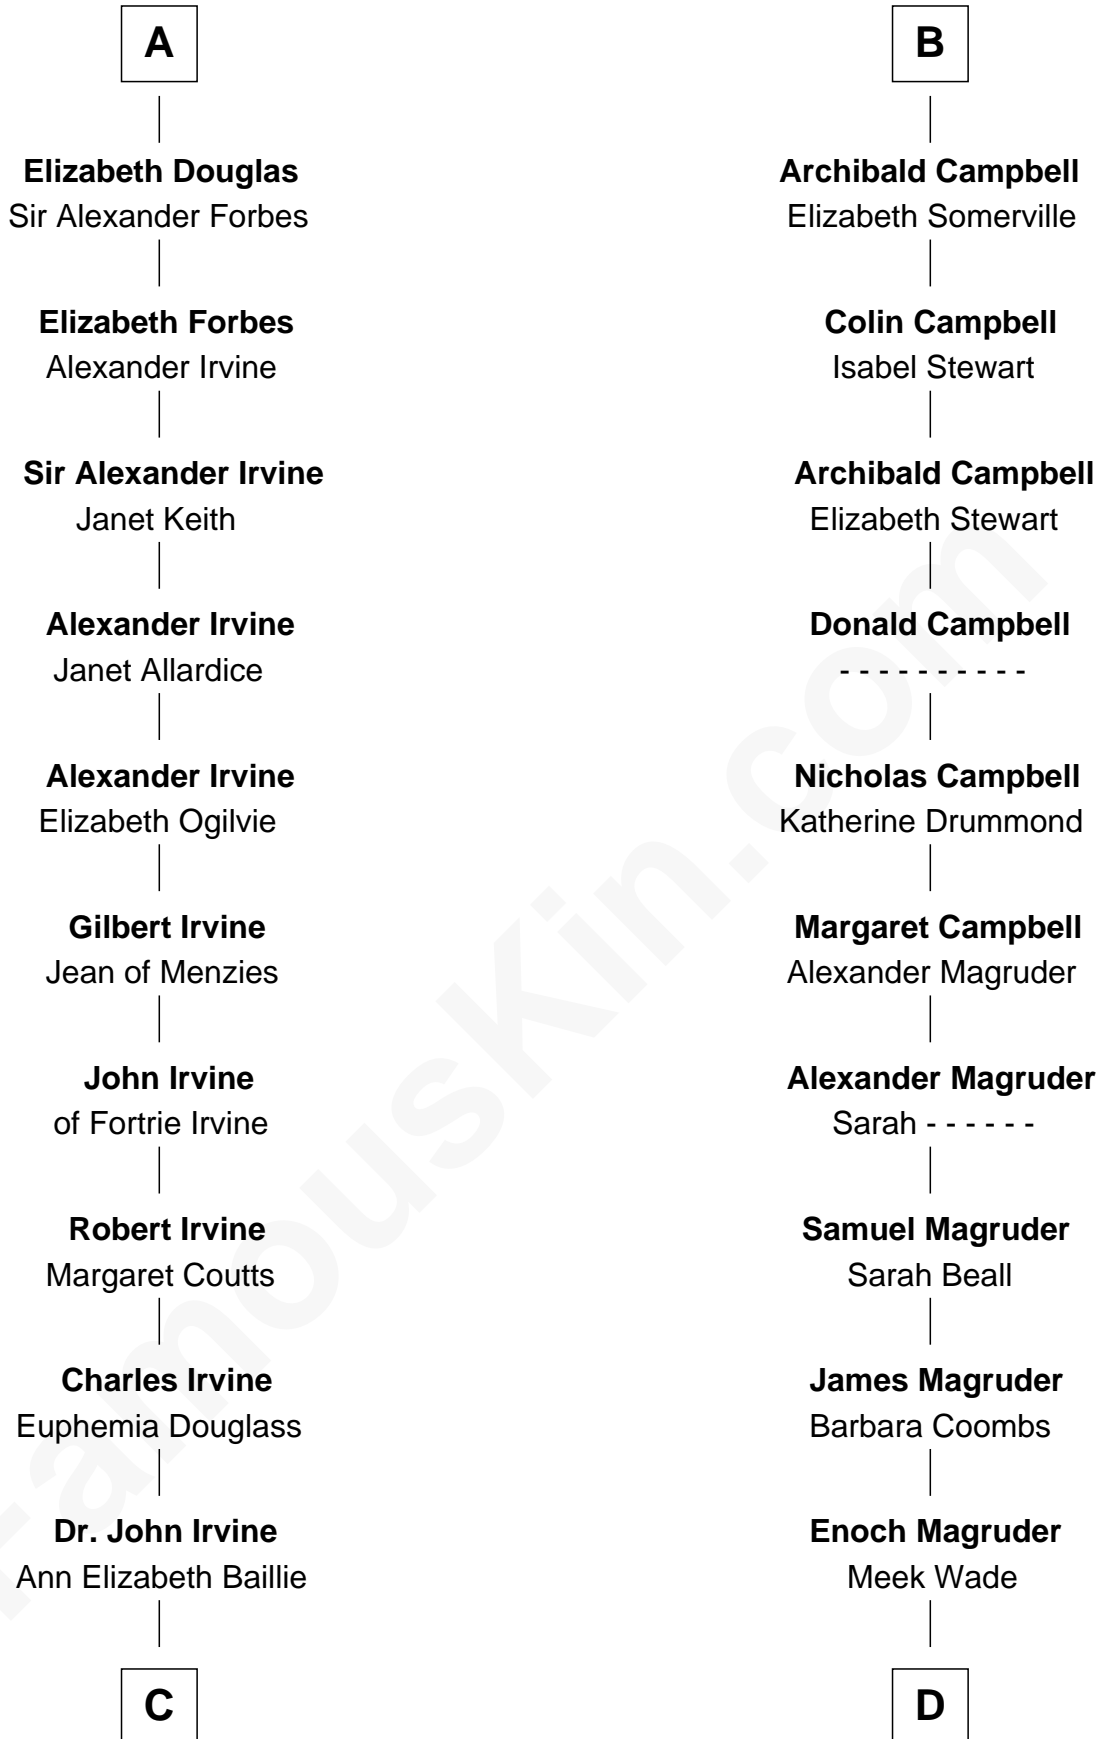

FamousKin.com
Relationship Chart of
Theodore Roosevelt
26th U.S. President

20th cousin 1 time removed of
Emily Post
American Author on Etiquette

C

Anne Irvine
James Bulloch

James Stephens Bulloch
Martha Stewart

Martha Bulloch
Theodore Roosevelt

Theodore Roosevelt
26th U.S. President

D

Mary Meek Magruder
Thomas Clagett

Sarah Magruder Clagett
Upton Bruce

Marian Bruce
William Price

Bruce Price
Mary Josephine Lee

Emily Post
American Author on Etiquette