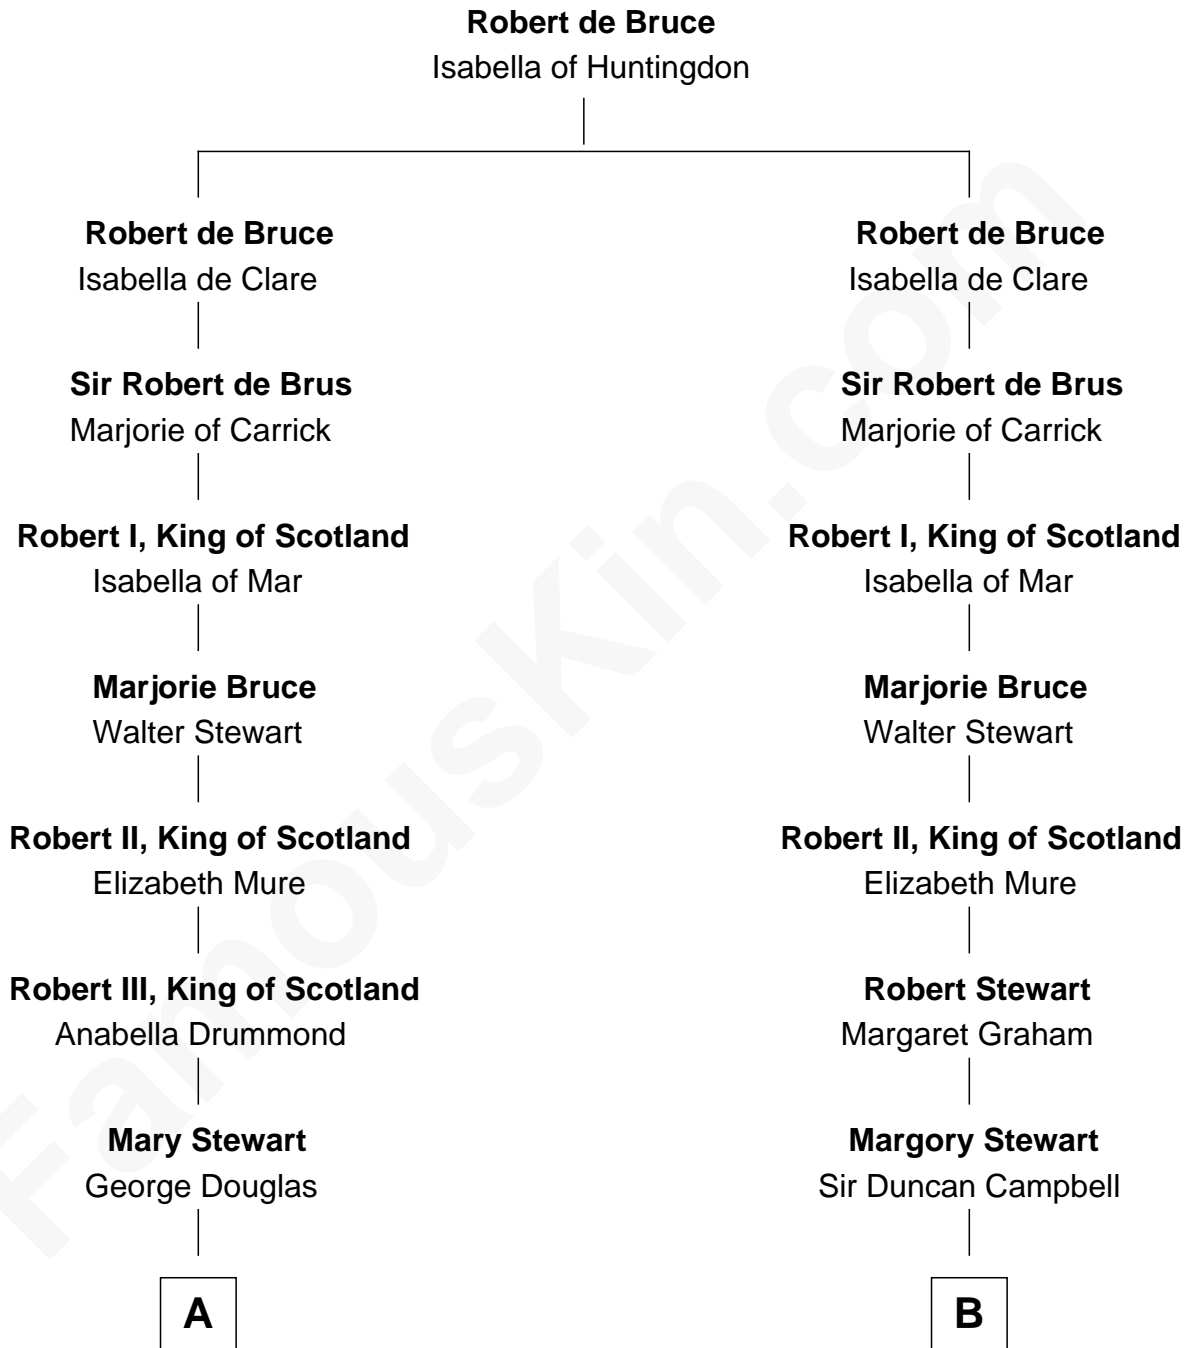

FamousKin.com
Relationship Chart of
Theodore Roosevelt
26th U.S. President

20th cousin 1 time removed of
Emily Post
American Author on Etiquette

C

Anne Irvine
James Bulloch

James Stephens Bulloch
Martha Stewart

Martha Bulloch
Theodore Roosevelt

Theodore Roosevelt
26th U.S. President

D

Mary Meek Magruder
Thomas Clagett

Sarah Magruder Clagett
Upton Bruce

Marian Bruce
William Price

Bruce Price
Mary Josephine Lee

Emily Post
American Author on Etiquette