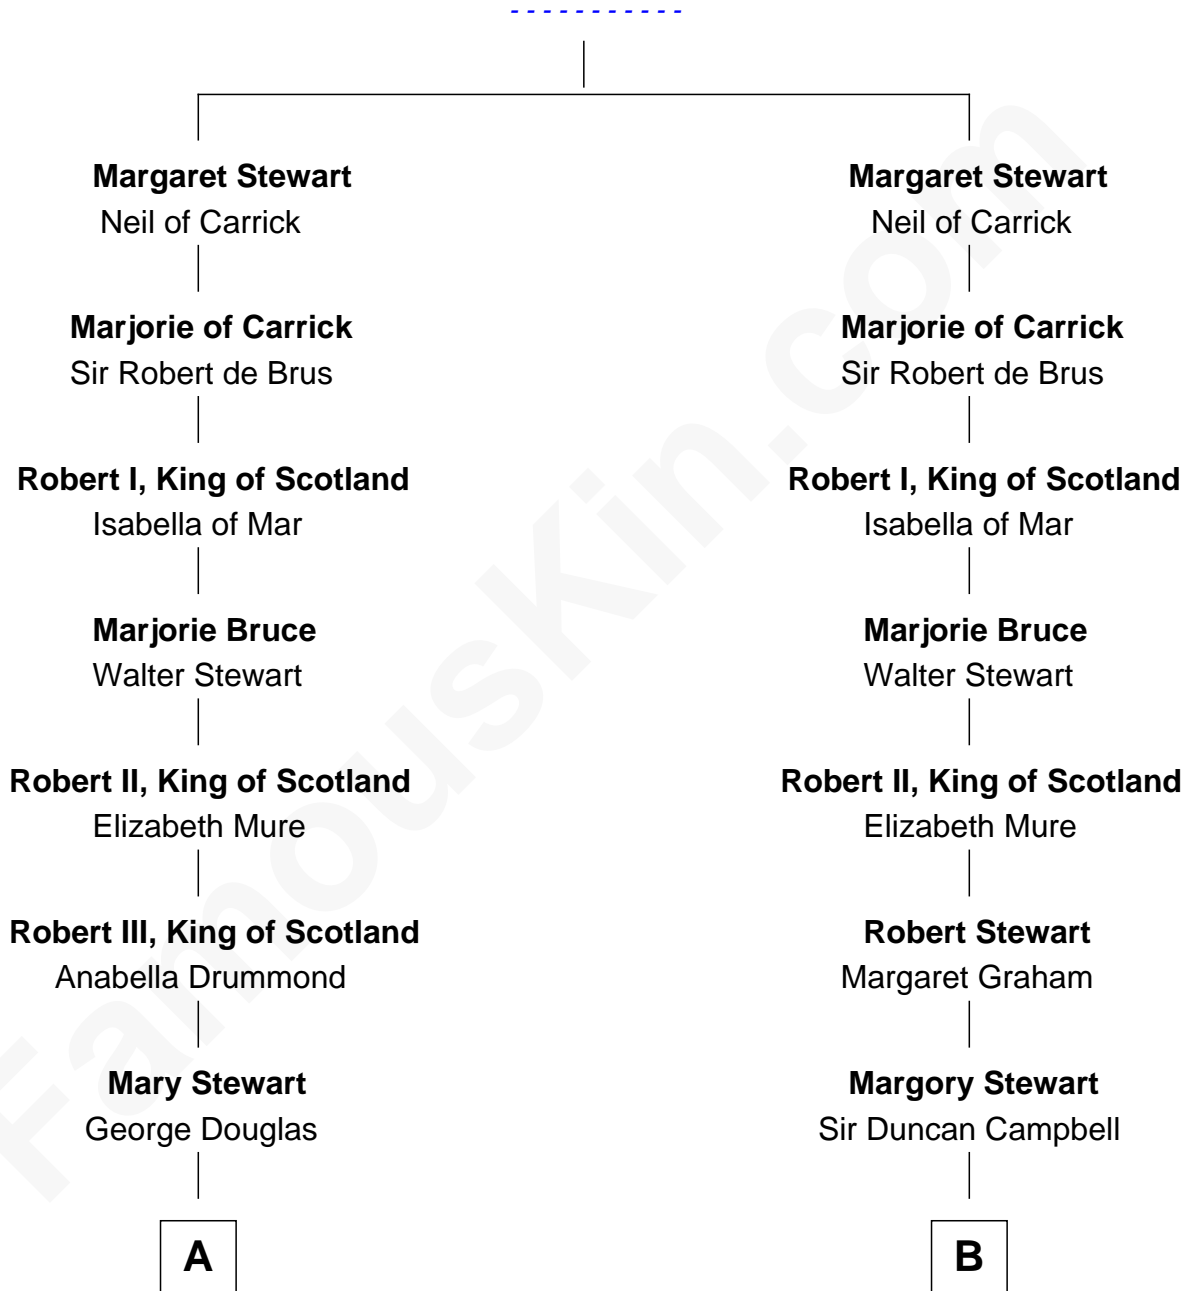

**FamousKin.com**  
**Relationship Chart of**  
**Theodore Roosevelt**  
*26th U.S. President*

20th cousin 1 time removed of  
**Emily Post**  
*American Author on Etiquette*

**Walter High Stewart of Scotland**

**C**

**Anne Irvine**  
James Bulloch

**James Stephens Bulloch**  
Martha Stewart

**Martha Bulloch**  
Theodore Roosevelt

**Theodore Roosevelt**  
*26th U.S. President*

**D**

**Mary Meek Magruder**  
Thomas Clagett