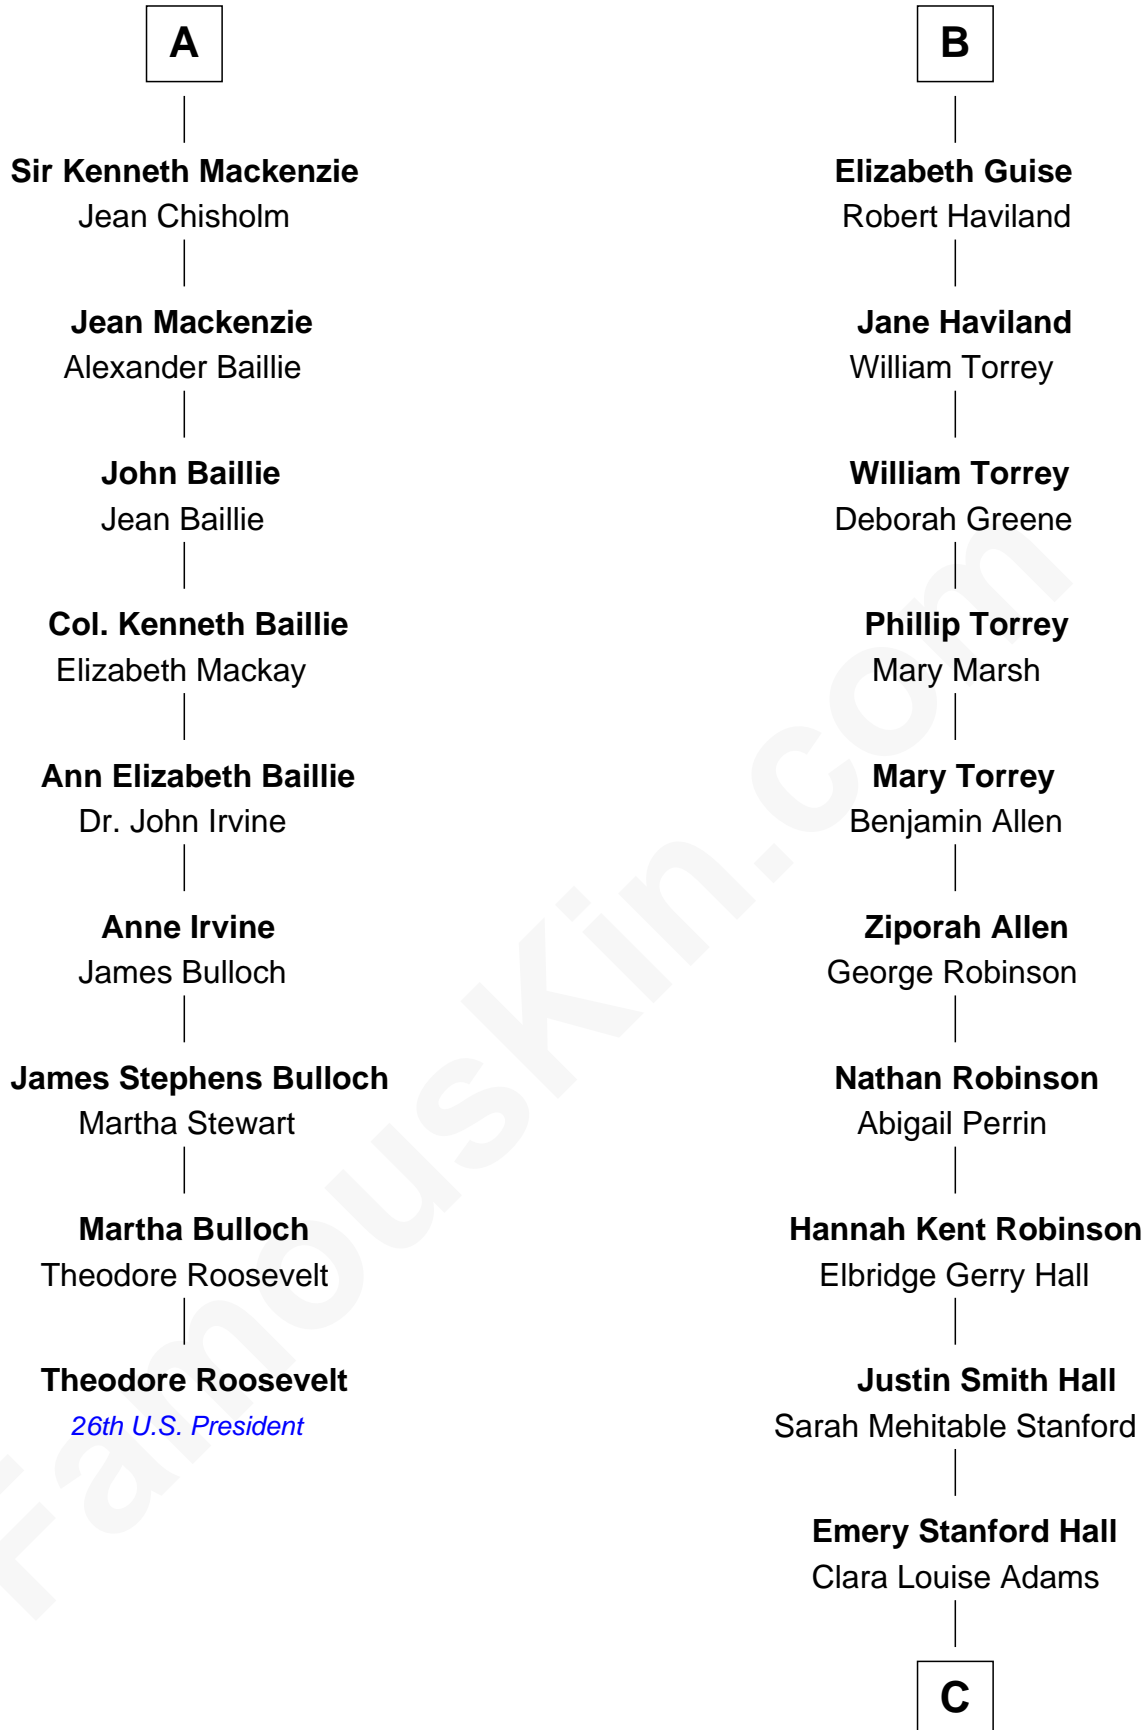

FamousKin.com
Relationship Chart of
Theodore Roosevelt
26th U.S. President

15th cousin 3 times removed of

Raquel Welch
Movie Actress

C

Josephine Sarah Hall
Armando Carlos Tejada

Raquel Welch
aka Raquel Welch

FamousKin.com