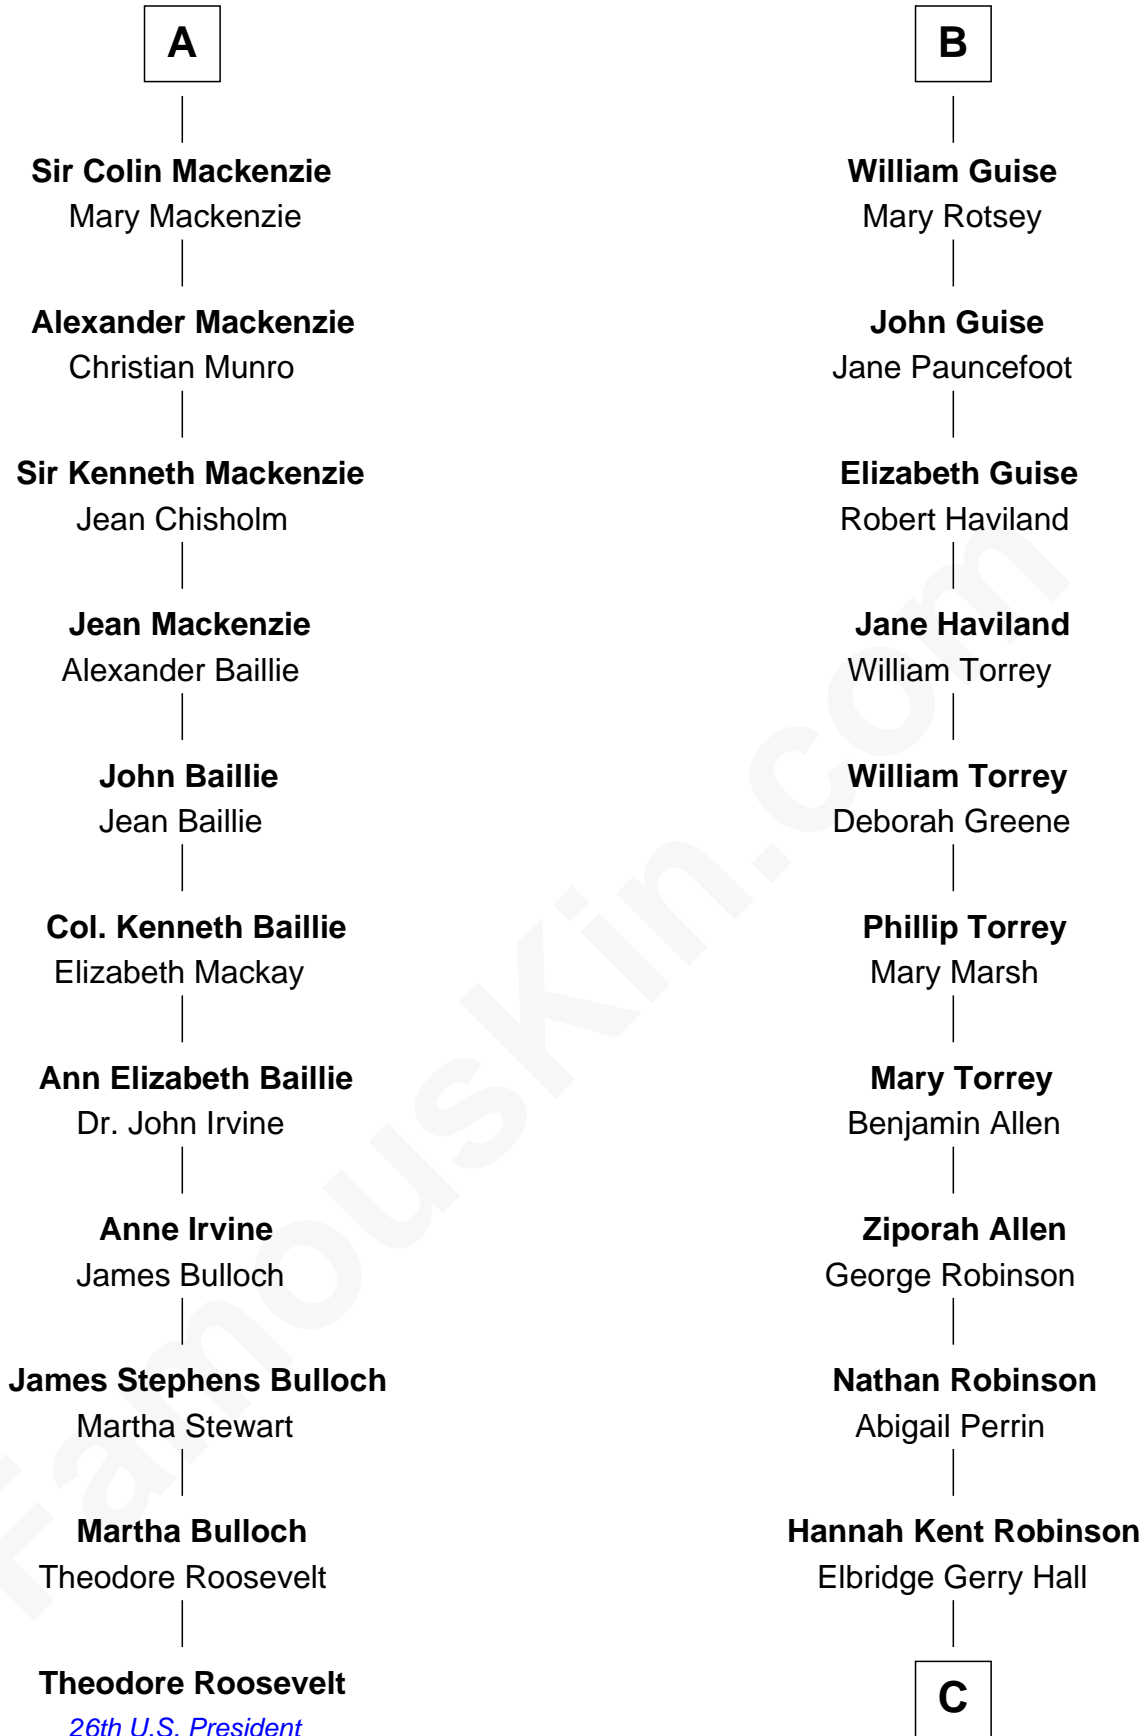

FamousKin.com
Relationship Chart of
Theodore Roosevelt
26th U.S. President

17th cousin 3 times removed of

Raquel Welch
Movie Actress

Henry Plantagenet
 Maud de Chaworth

C

Justin Smith Hall
Sarah Mehitable Stanford

Emery Stanford Hall
Clara Louise Adams

Josephine Sarah Hall
Armando Carlos Tejada

Raquel Welch
aka Raquel Welch