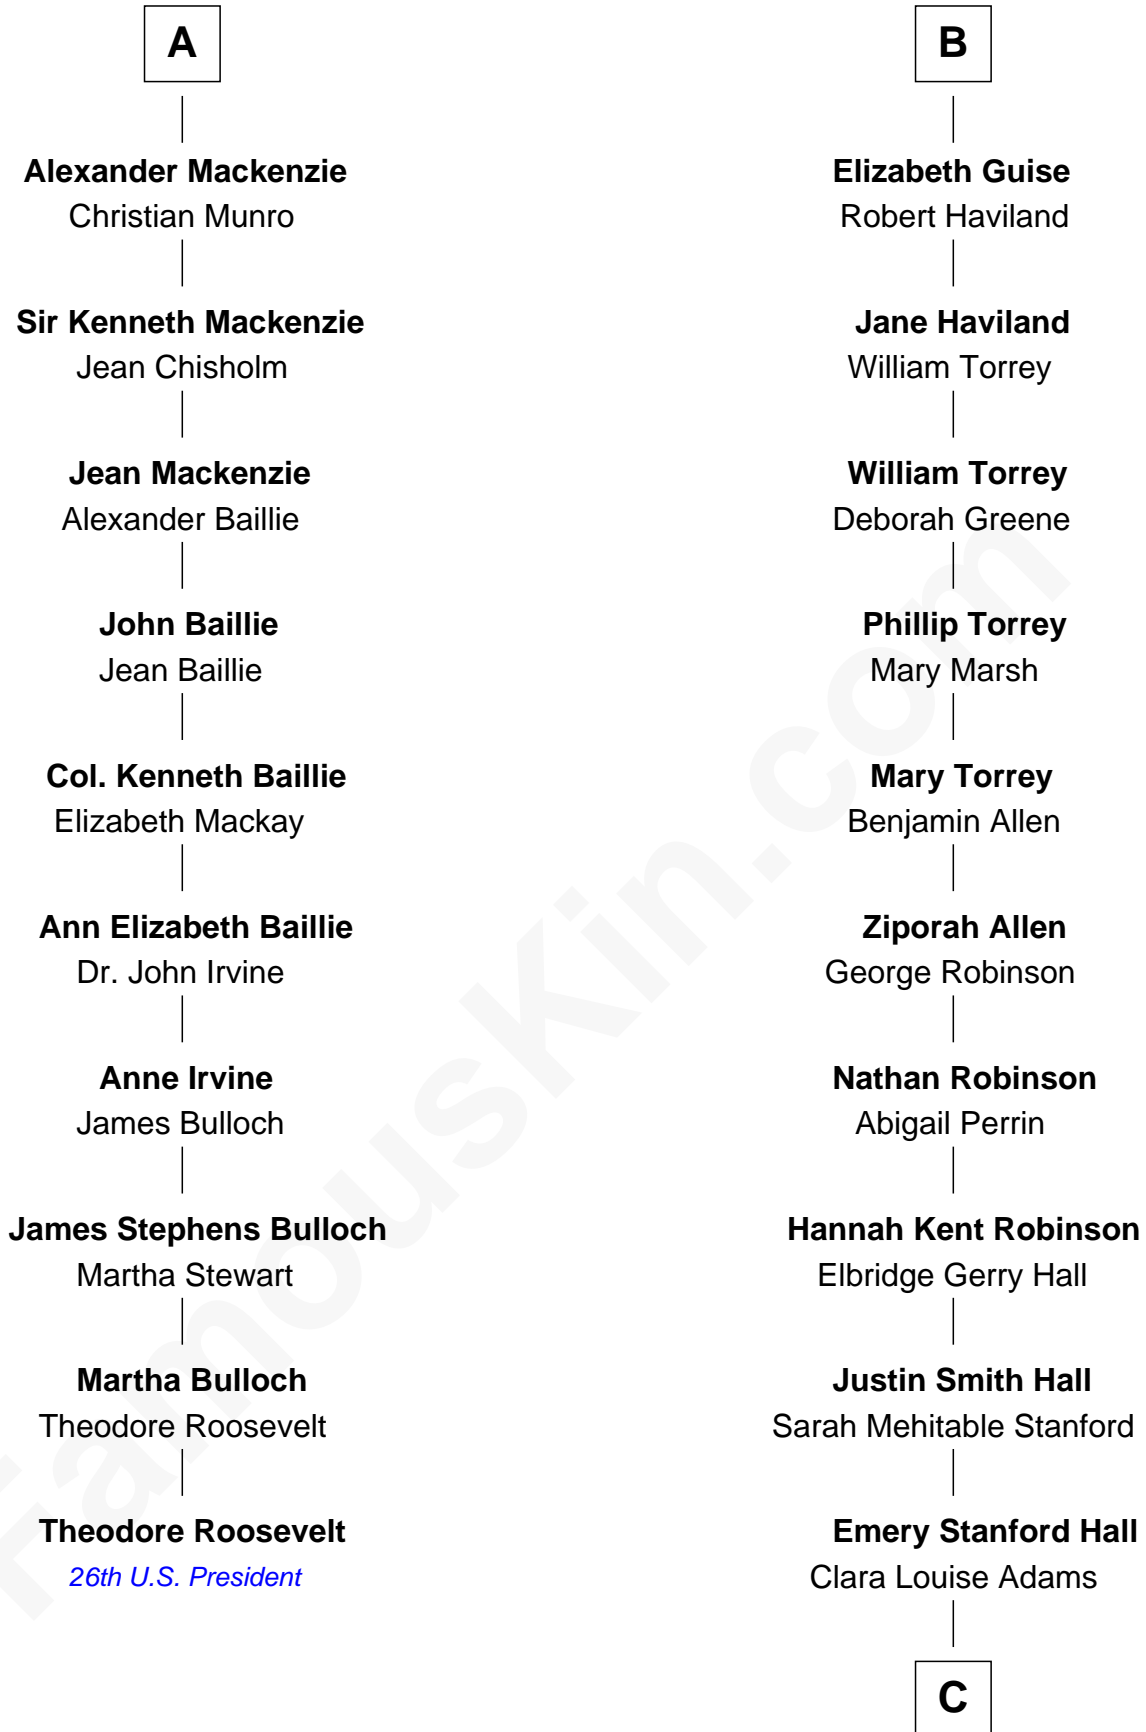

FamousKin.com
Relationship Chart of
Theodore Roosevelt
26th U.S. President

16th cousin 2 times removed of

Raquel Welch
Movie Actress

Thomas Holand
 Joan Plantagenet

Sir Thomas de Holand

Alice Fitzalan

Margaret de Holand

Sir Edmund Grey

Katherine Percy

Anne Grey

Sir John Grey

Probable

Tacy Grey

John Guise

William Guise

Mary Rotsey

John Guise

Jane Pauncefoot

B

C

Josephine Sarah Hall
Armando Carlos Tejada

Raquel Welch
aka Raquel Welch

FamousKin.com