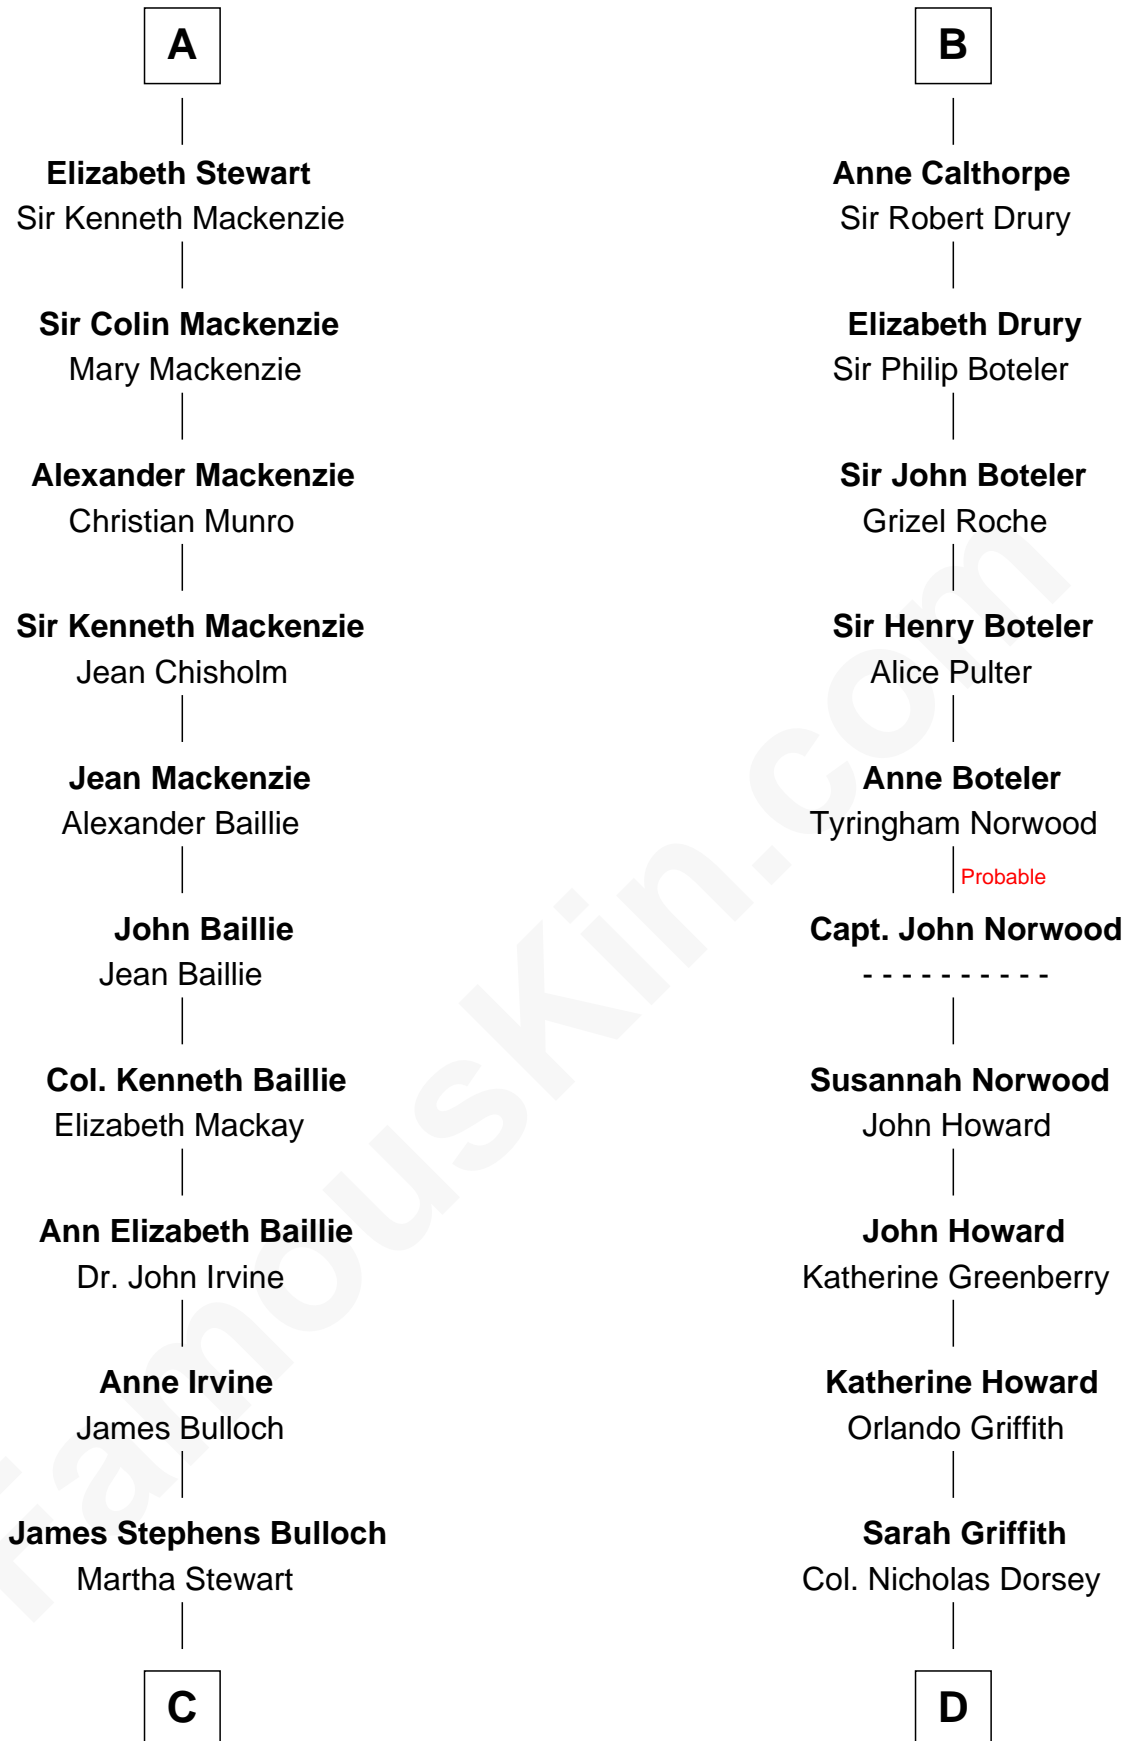

FamousKin.com
Relationship Chart of
Theodore Roosevelt
26th U.S. President

18th cousin 3 times removed of

Vachel Lindsay
American Poet

C

Martha Bulloch
Theodore Roosevelt

Theodore Roosevelt
26th U.S. President

D

Rachel Dorsey
Anthony Lindsay

Vachel Lindsay
Mary Anna Quisenberry

Nicholas Lindsay
Martha Ann Cane

Vachel Thomas Lindsay
Katherine Frazee

Vachel Lindsay
American Poet

FamousKin.com