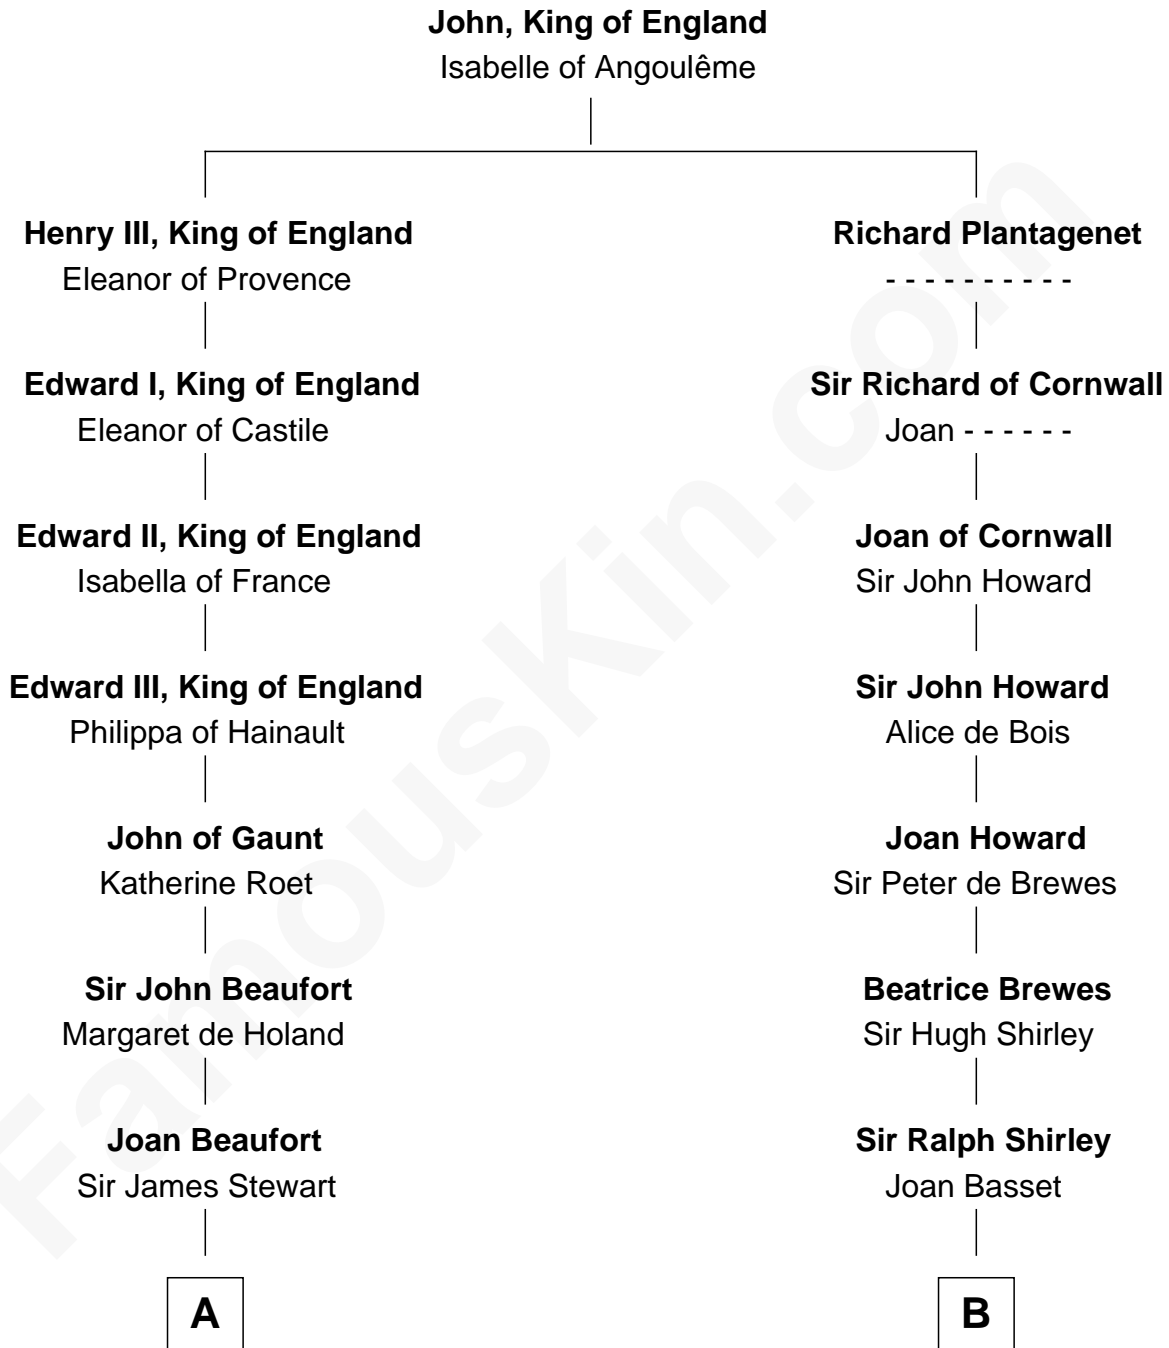

**FamousKin.com**  
**Relationship Chart of**  
**Theodore Roosevelt**  
*26th U.S. President*

20th cousin 1 time removed of

**Helen (Herron) Taft**  
*First Lady of President William H. Taft*

**C**

**Anne Irvine**  
James Bulloch

**James Stephens Bulloch**  
Martha Stewart

**Martha Bulloch**  
Theodore Roosevelt

**Theodore Roosevelt**  
*26th U.S. President*

**D**

**Joanna Wilcockson**  
David Welles

**Charity Welles**  
Rev. Isaac Clinton

**Maria Clinton**  
Ela Collins

**Harriet Anne Collins**  
John Williamson Herron

**Helen (Herron) Taft**  
*First Lady of William H. Taft*