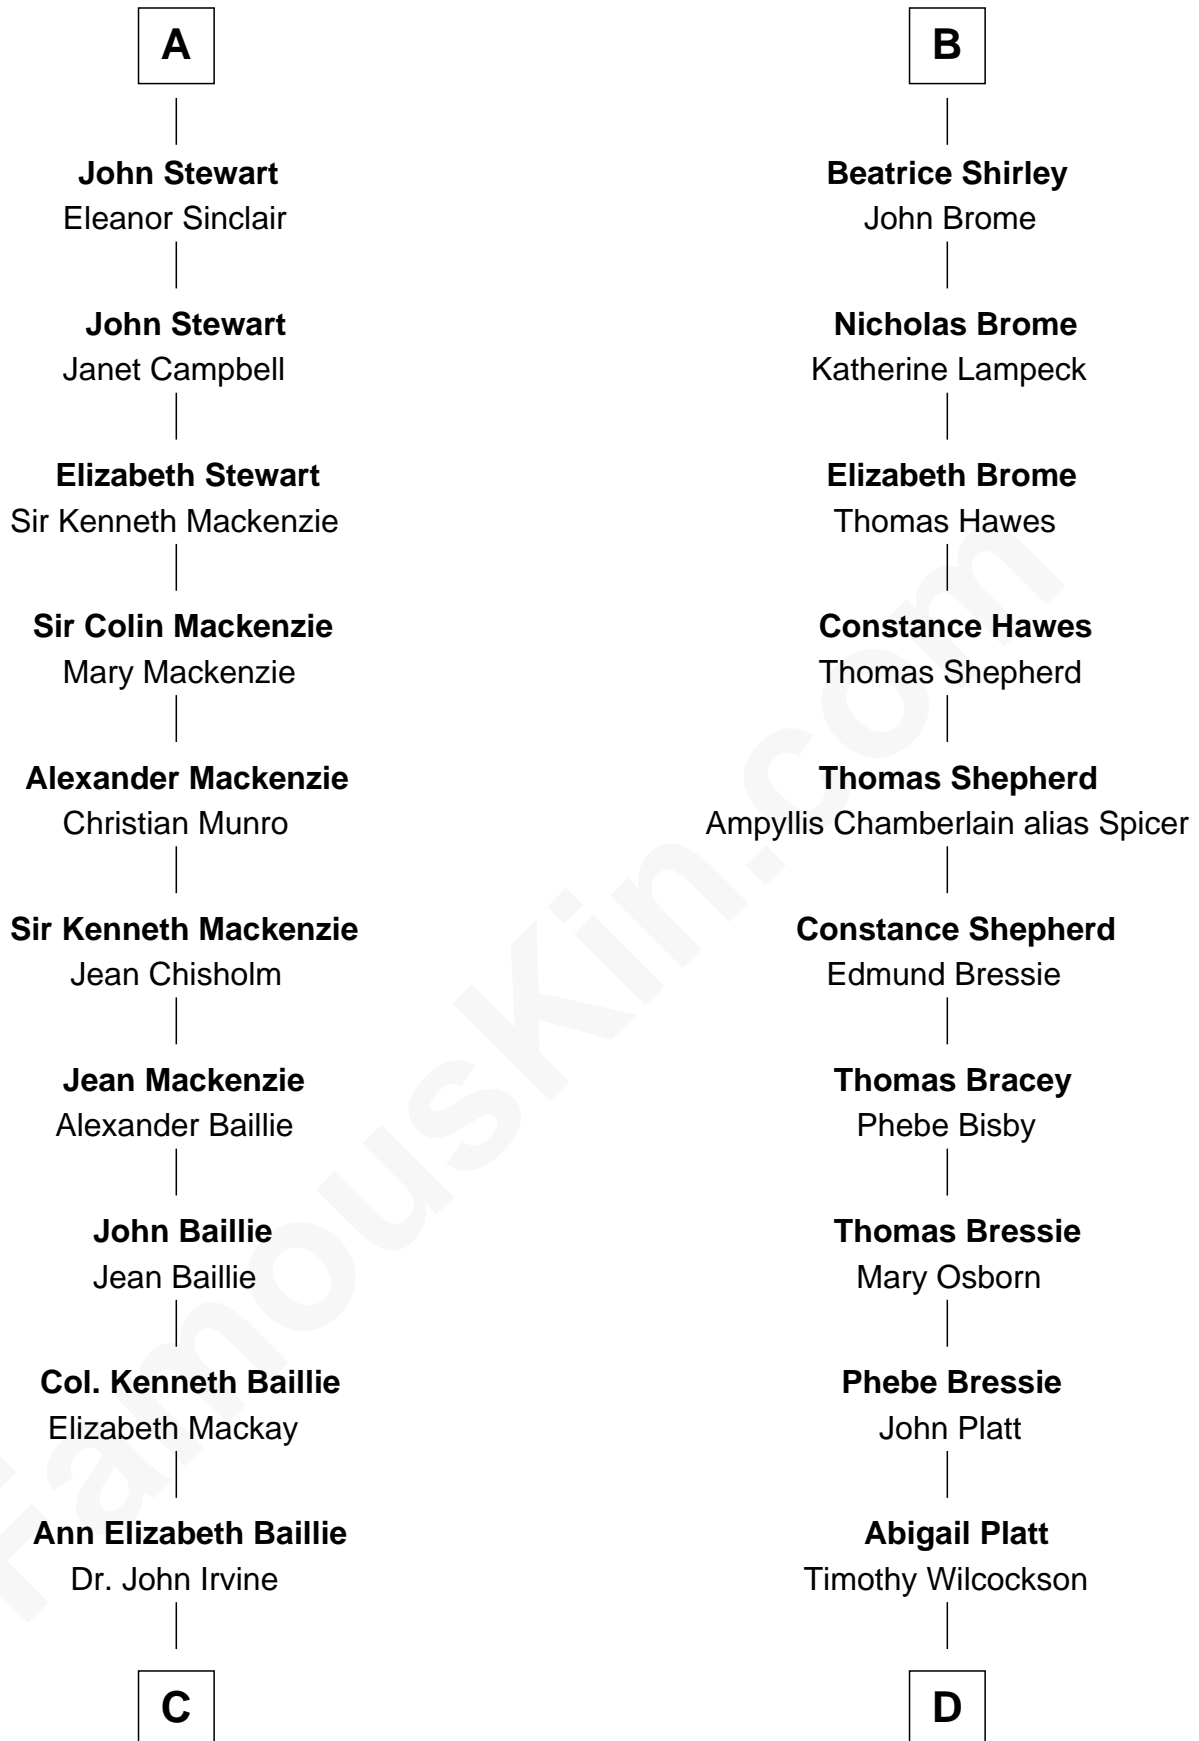

**FamousKin.com**  
**Relationship Chart of**  
**Theodore Roosevelt**  
*26th U.S. President*

20th cousin 1 time removed of

**Helen (Herron) Taft**  
*First Lady of President William H. Taft*

**C**

**Anne Irvine**  
James Bulloch

**James Stephens Bulloch**  
Martha Stewart

**Martha Bulloch**  
Theodore Roosevelt

**Theodore Roosevelt**  
*26th U.S. President*

**D**

**Joanna Wilcockson**  
David Welles

**Charity Welles**  
Rev. Isaac Clinton