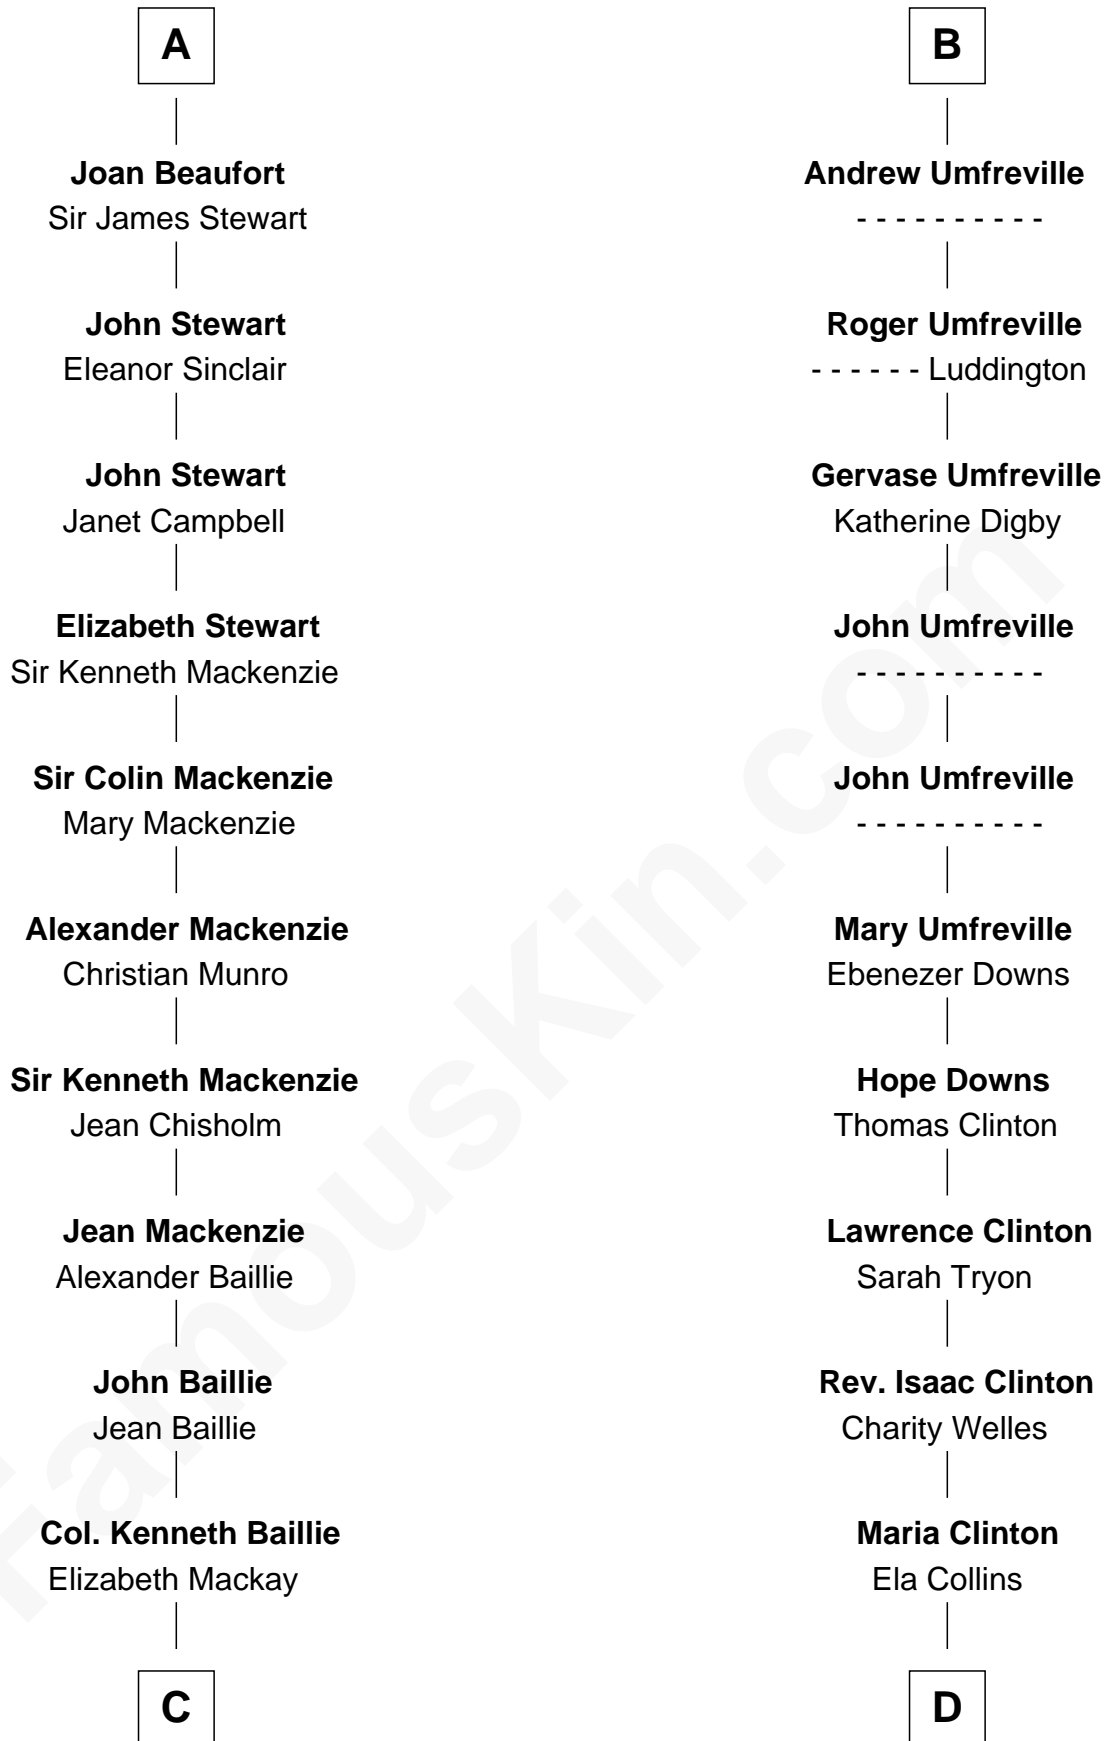

**FamousKin.com**  
**Relationship Chart of**  
**Theodore Roosevelt**  
*26th U.S. President*

18th cousin 3 times removed of

**Helen (Herron) Taft**  
*First Lady of President William H. Taft*

**C**

**Ann Elizabeth Baillie**

Dr. John Irvine

**Anne Irvine**

James Bulloch

**James Stephens Bulloch**

Martha Stewart

**Martha Bulloch**

Theodore Roosevelt

**Theodore Roosevelt**

*26th U.S. President*

**D**

**Harriet Anne Collins**

John Williamson Herron

**Helen (Herron) Taft**

*First Lady of William H. Taft*

FamousKin.com