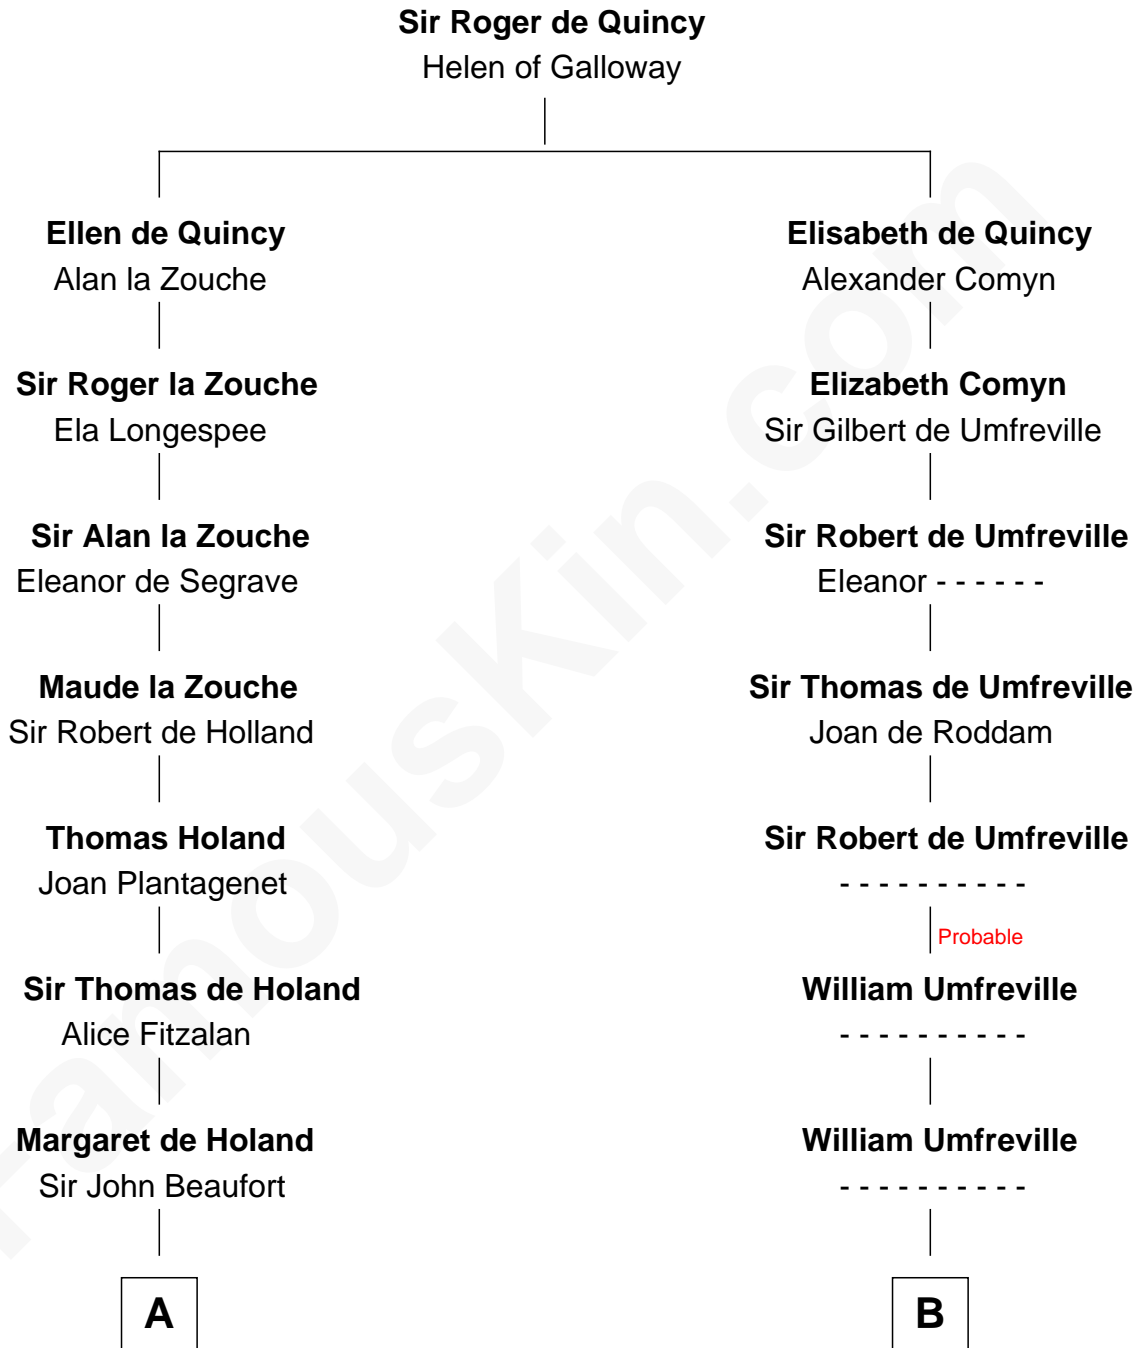

**FamousKin.com**  
**Relationship Chart of**  
**Theodore Roosevelt**  
*26th U.S. President*

18th cousin 3 times removed of

**Helen (Herron) Taft**  
*First Lady of President William H. Taft*

**C**

**Ann Elizabeth Baillie**

Dr. John Irvine

**Anne Irvine**

James Bulloch

**James Stephens Bulloch**

Martha Stewart

**Martha Bulloch**

Theodore Roosevelt

**Theodore Roosevelt**

*26th U.S. President*

**D**

**Harriet Anne Collins**

John Williamson Herron

**Helen (Herron) Taft**

*First Lady of William H. Taft*

FamousKin.com