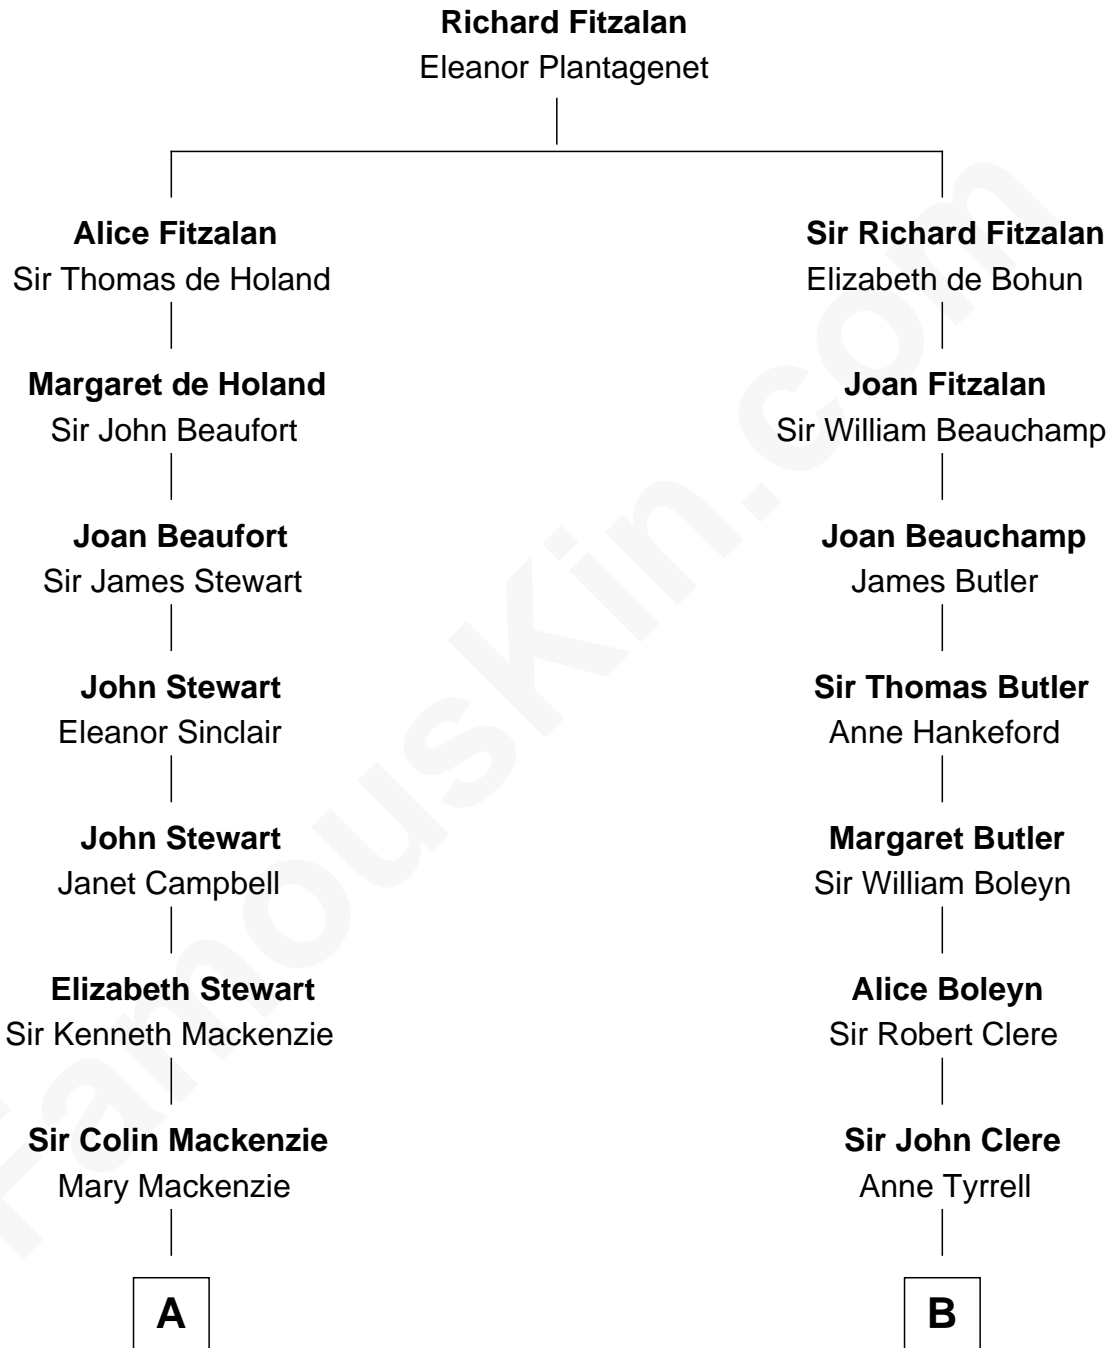

FamousKin.com
Relationship Chart of
Theodore Roosevelt
26th U.S. President

16th cousin 4 times removed of

Mamie (Doud) Eisenhower
First Lady of President Dwight Eisenhower

C

—
Maria Riggs

Eli Doud
—

—
Royal Houghton Doud

Mary Cornelia Sheldon
—

—
John Sheldon Doud

Elivera Mathilda Carlson
—

—
Mamie (Doud) Eisenhower

First Lady of Dwight Eisenhower

FamousKin.com