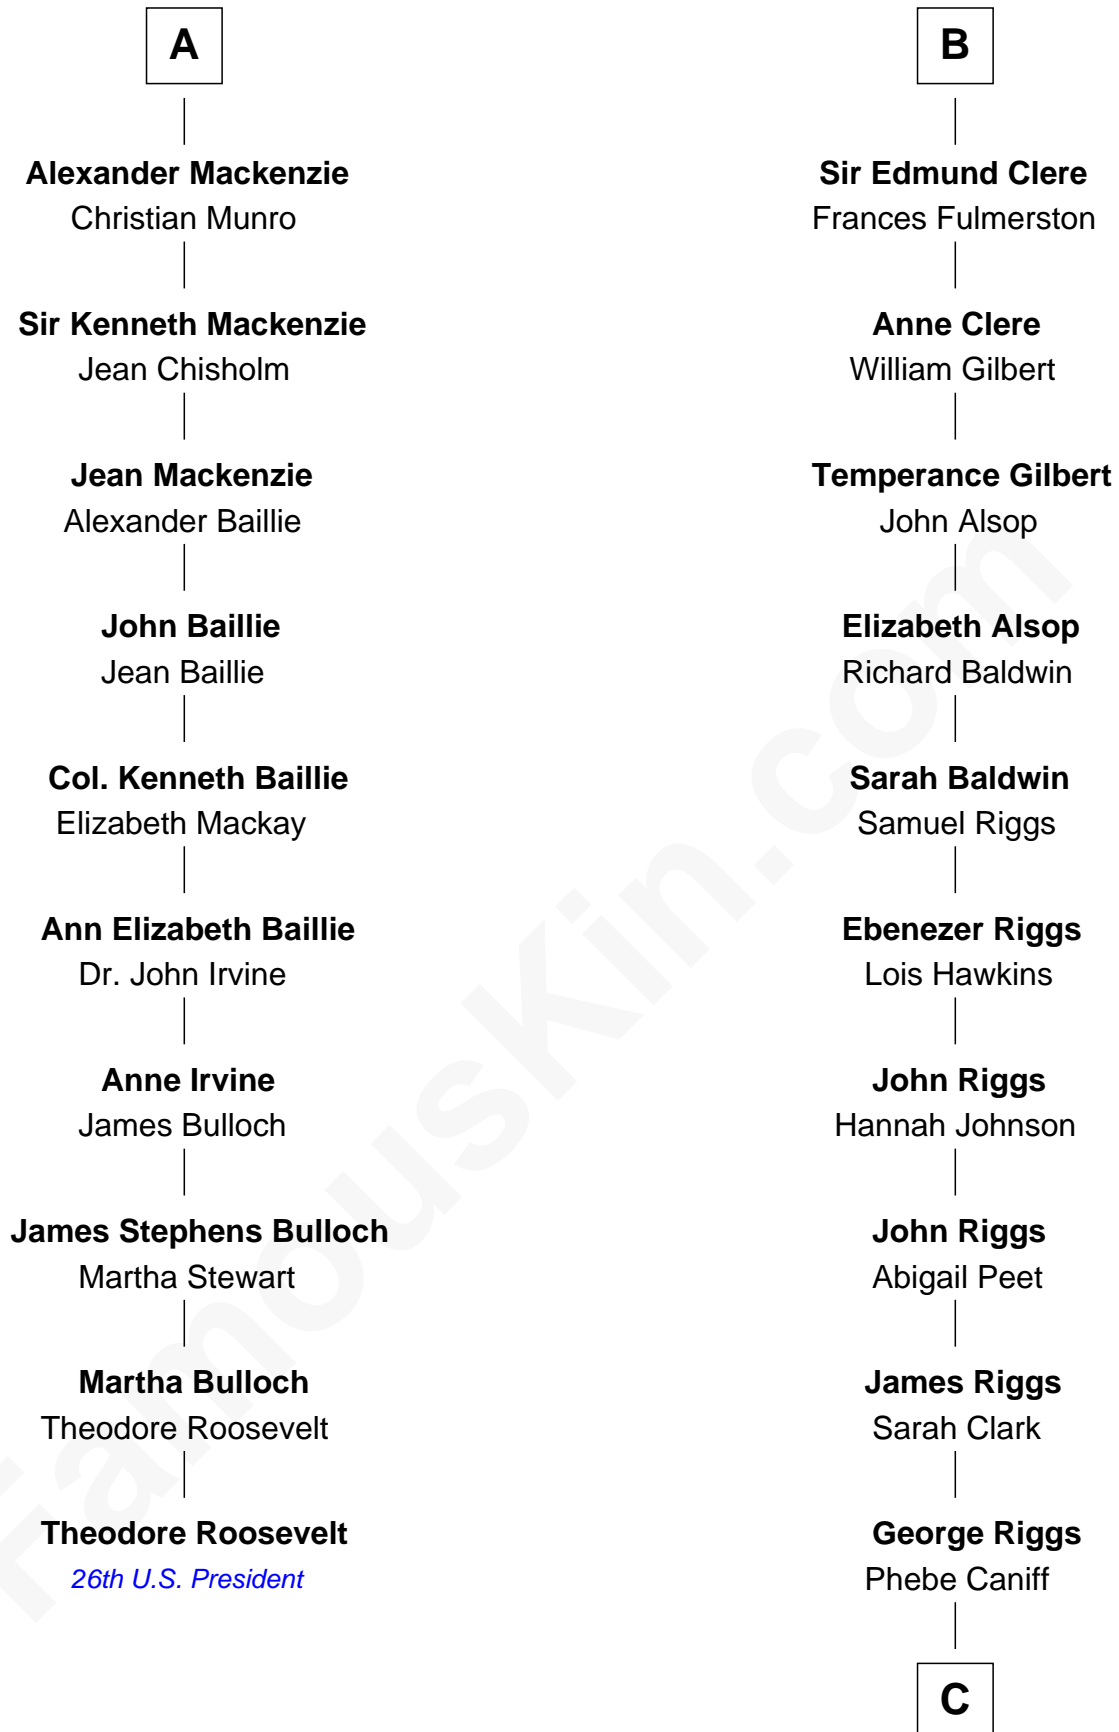

FamousKin.com
Relationship Chart of
Theodore Roosevelt
26th U.S. President

16th cousin 4 times removed of

Mamie (Doud) Eisenhower
First Lady of President Dwight Eisenhower

C

—
Maria Riggs

Eli Doud
—

—
Royal Houghton Doud

Mary Cornelia Sheldon
—

—
John Sheldon Doud

Elivera Mathilda Carlson
—

—
Mamie (Doud) Eisenhower

First Lady of Dwight Eisenhower

FamousKin.com