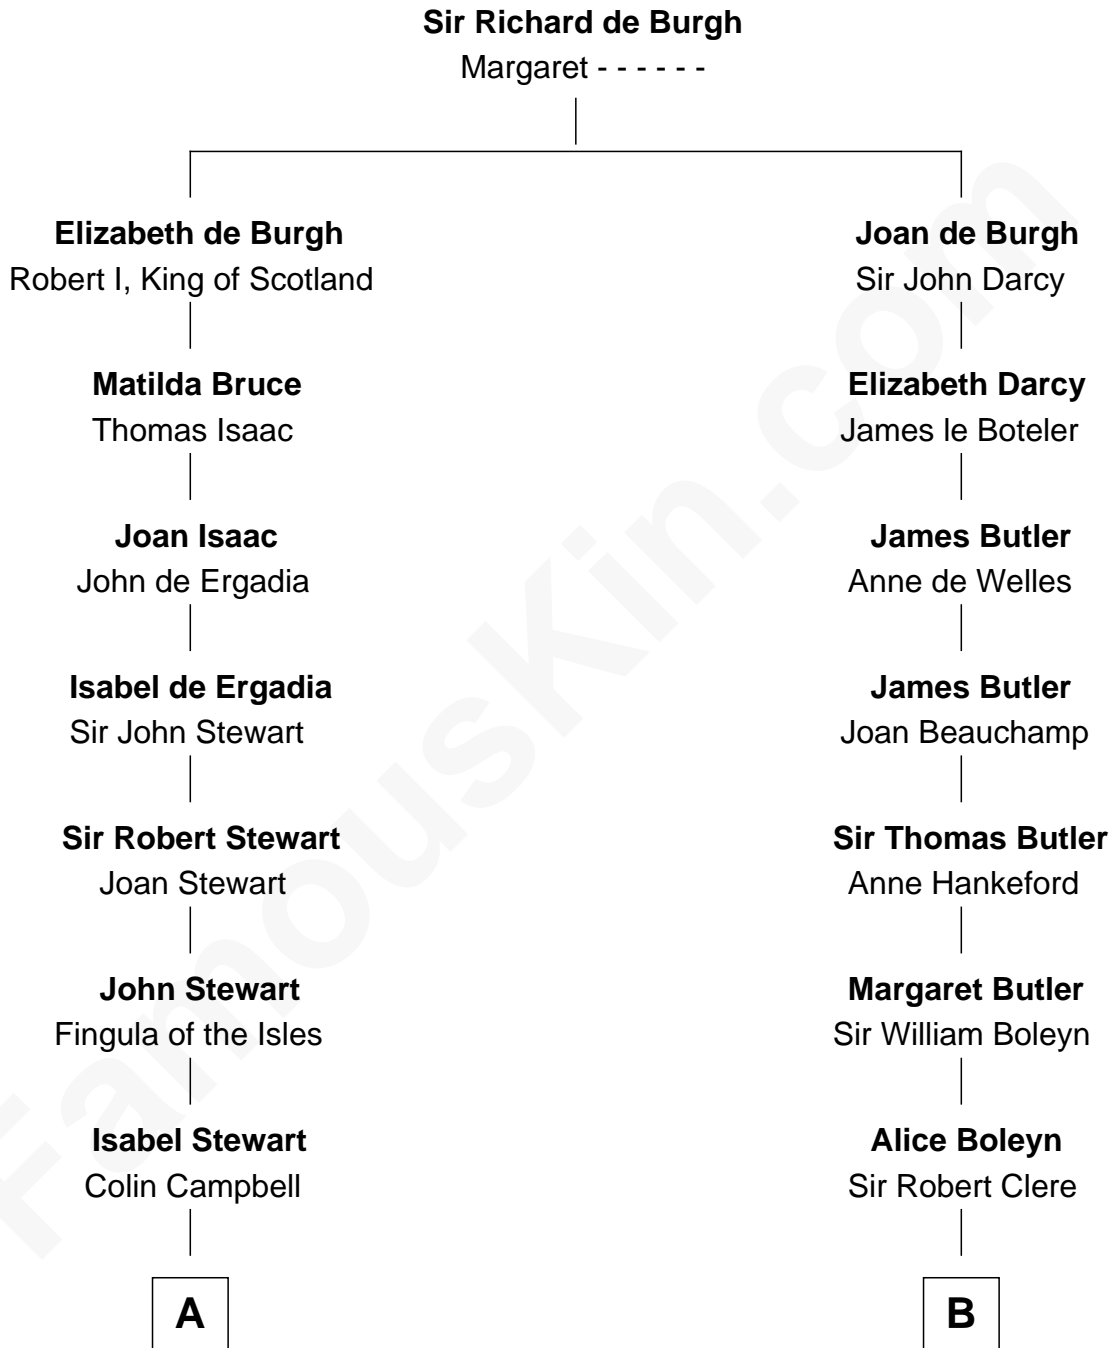

FamousKin.com
Relationship Chart of
Theodore Roosevelt
26th U.S. President

20th cousin 1 time removed of
Mamie (Doud) Eisenhower
First Lady of President Dwight Eisenhower

C

Anne Irvine
James Bulloch

James Stephens Bulloch
Martha Stewart

Martha Bulloch
Theodore Roosevelt

Theodore Roosevelt
26th U.S. President

D

George Riggs
Phebe Caniff

Maria Riggs
Eli Doud

Royal Houghton Doud
Mary Cornelia Sheldon

John Sheldon Doud
Elivera Mathilda Carlson

Mamie (Doud) Eisenhower
First Lady of Dwight Eisenhower