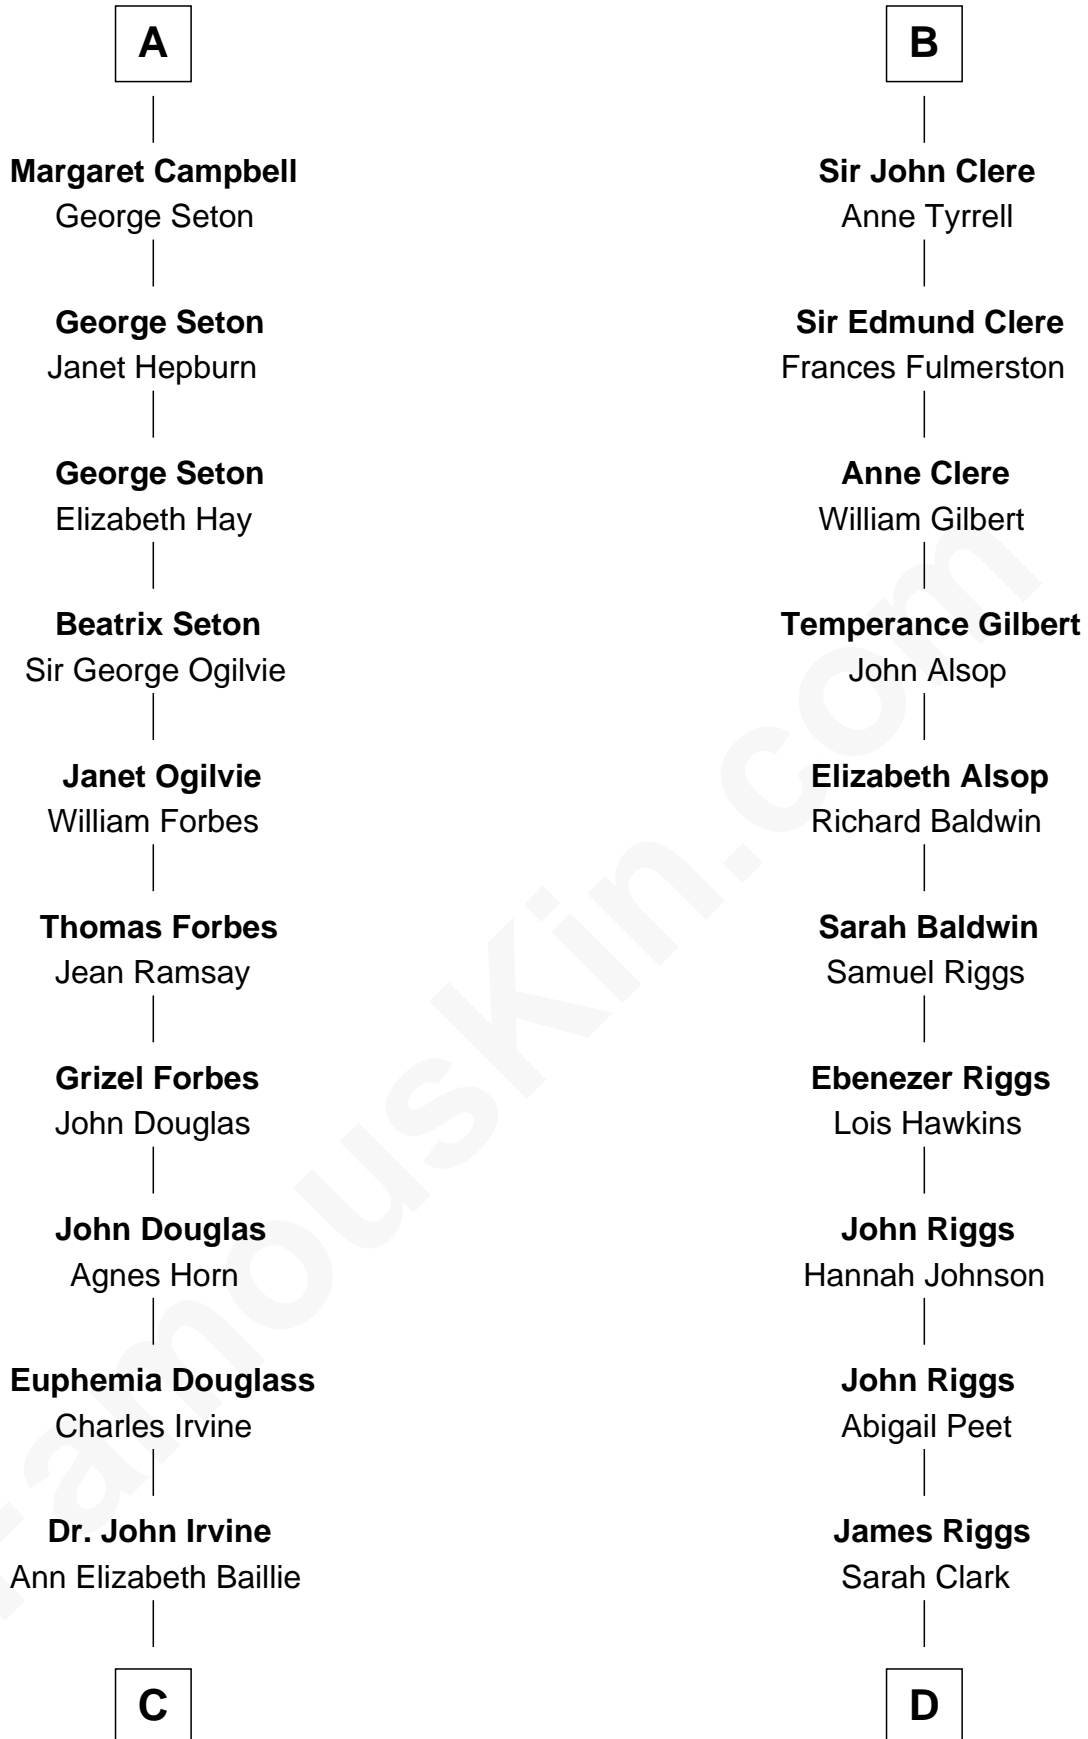

FamousKin.com
Relationship Chart of
Theodore Roosevelt
26th U.S. President

20th cousin 1 time removed of
Mamie (Doud) Eisenhower
First Lady of President Dwight Eisenhower

C

Anne Irvine
James Bulloch

James Stephens Bulloch
Martha Stewart

Martha Bulloch
Theodore Roosevelt

Theodore Roosevelt
26th U.S. President

D

George Riggs
Phebe Caniff

Maria Riggs
Eli Doud

Royal Houghton Doud
Mary Cornelia Sheldon

John Sheldon Doud
Elivera Mathilda Carlson

Mamie (Doud) Eisenhower
First Lady of Dwight Eisenhower