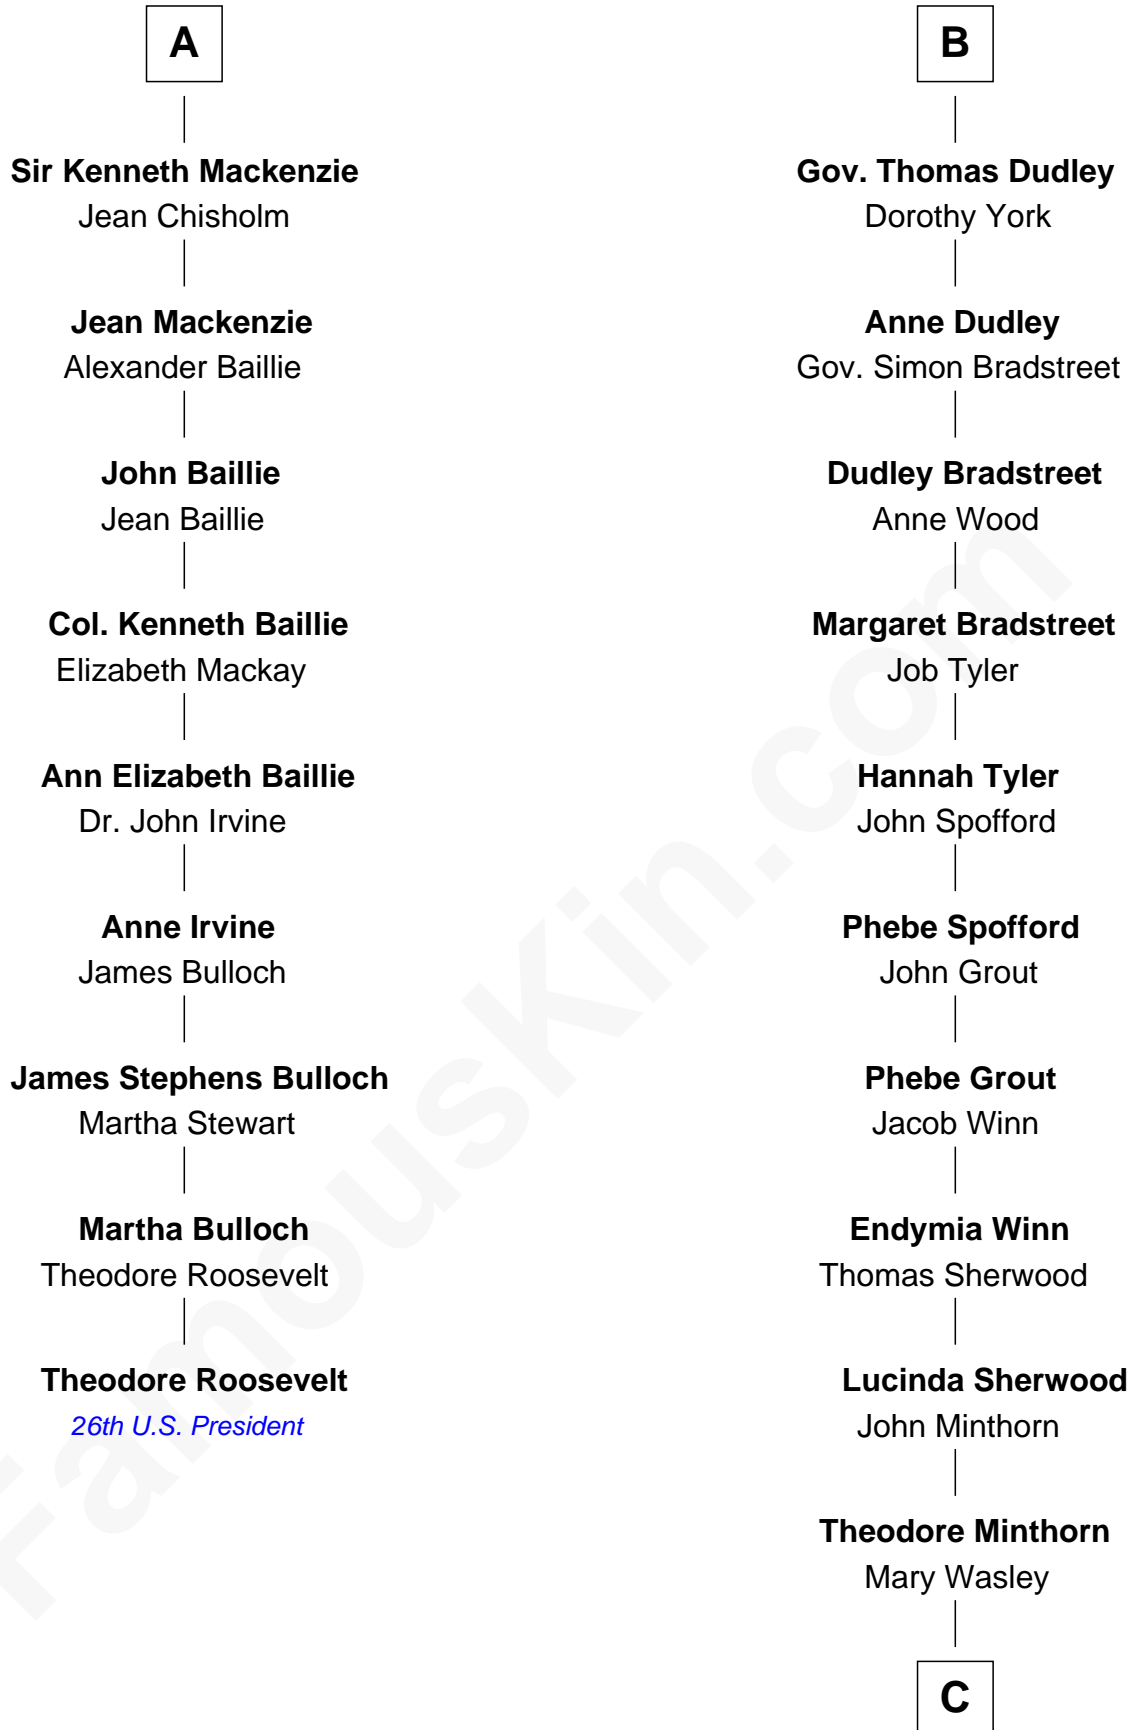

FamousKin.com
Relationship Chart of
Theodore Roosevelt
26th U.S. President

15th cousin 3 times removed of
Herbert Hoover
31st U.S. President

C

Hulda Randall Minthorn

Jessie Clark Hoover

Herbert Hoover

31st U.S. President

FamousKin.com