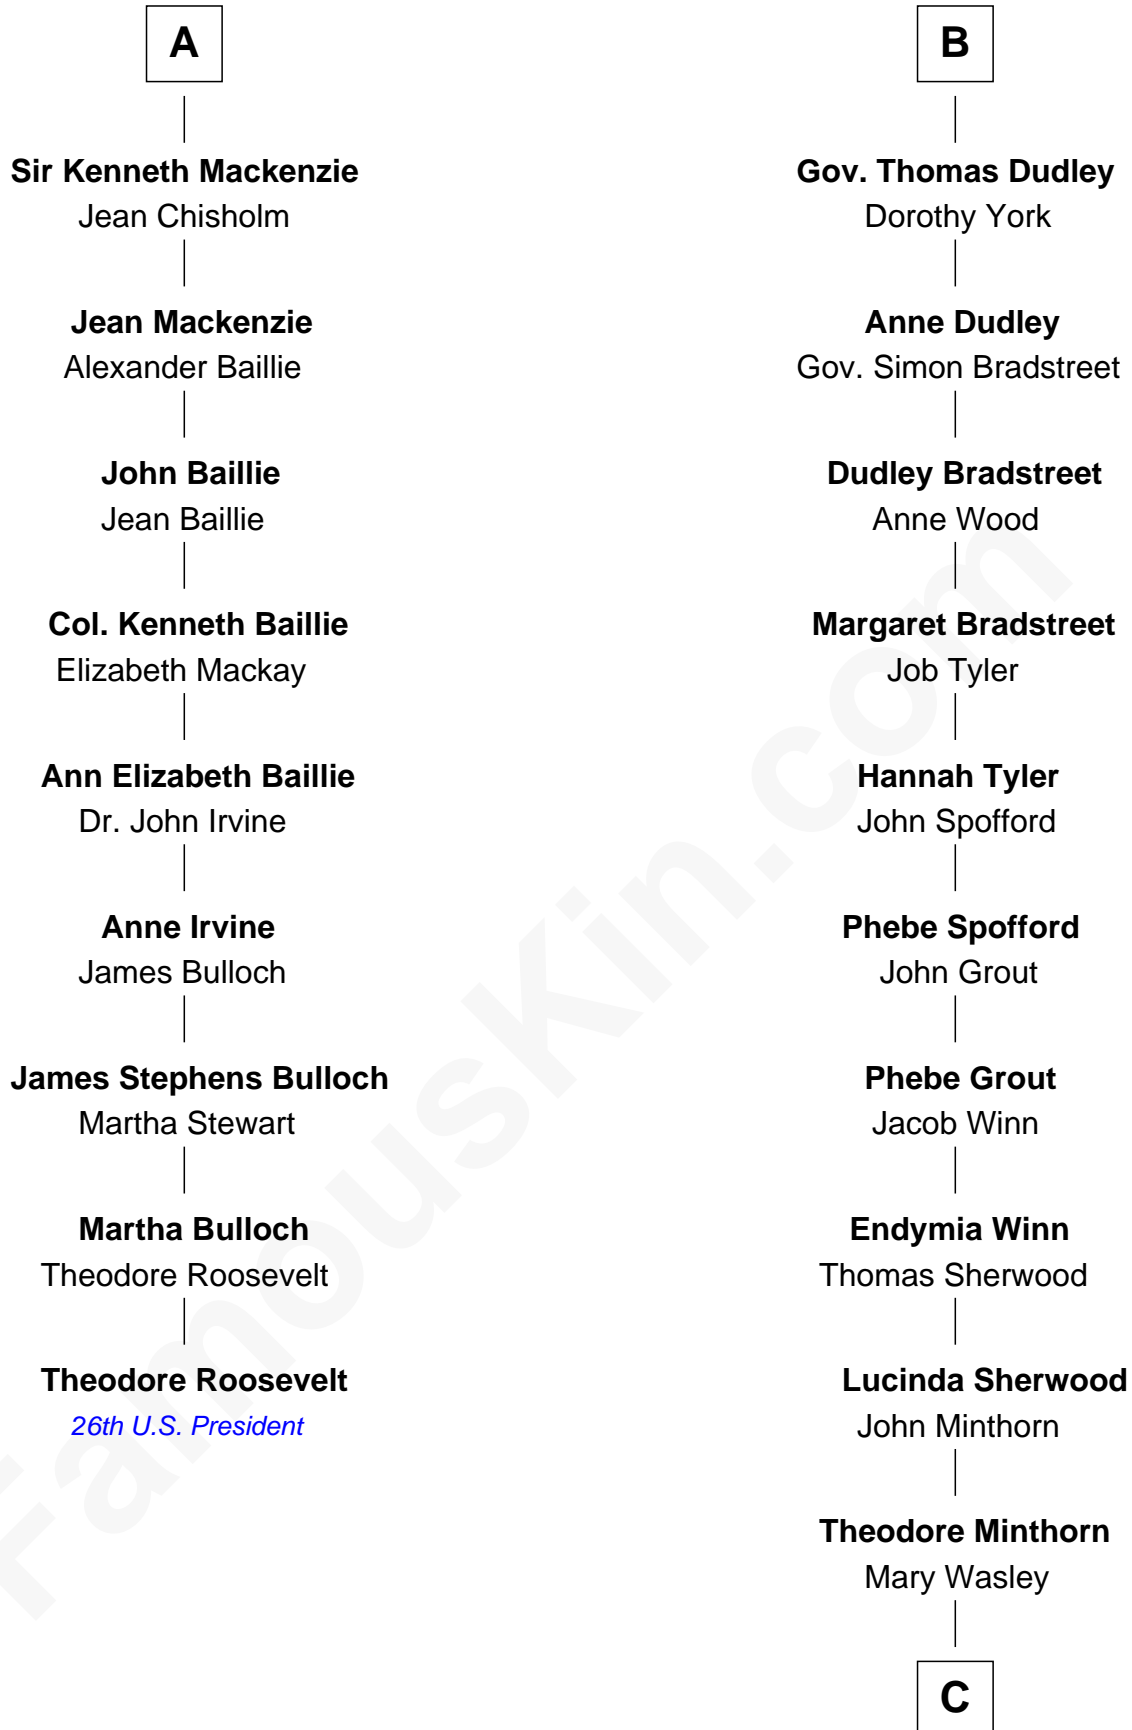

FamousKin.com
Relationship Chart of
Theodore Roosevelt
26th U.S. President

15th cousin 3 times removed of
Herbert Hoover
31st U.S. President

Sir Thomas de Holand
 Alice Fitzalan

C

Hulda Randall Minthorn

Jessie Clark Hoover

Herbert Hoover

31st U.S. President

FamousKin.com