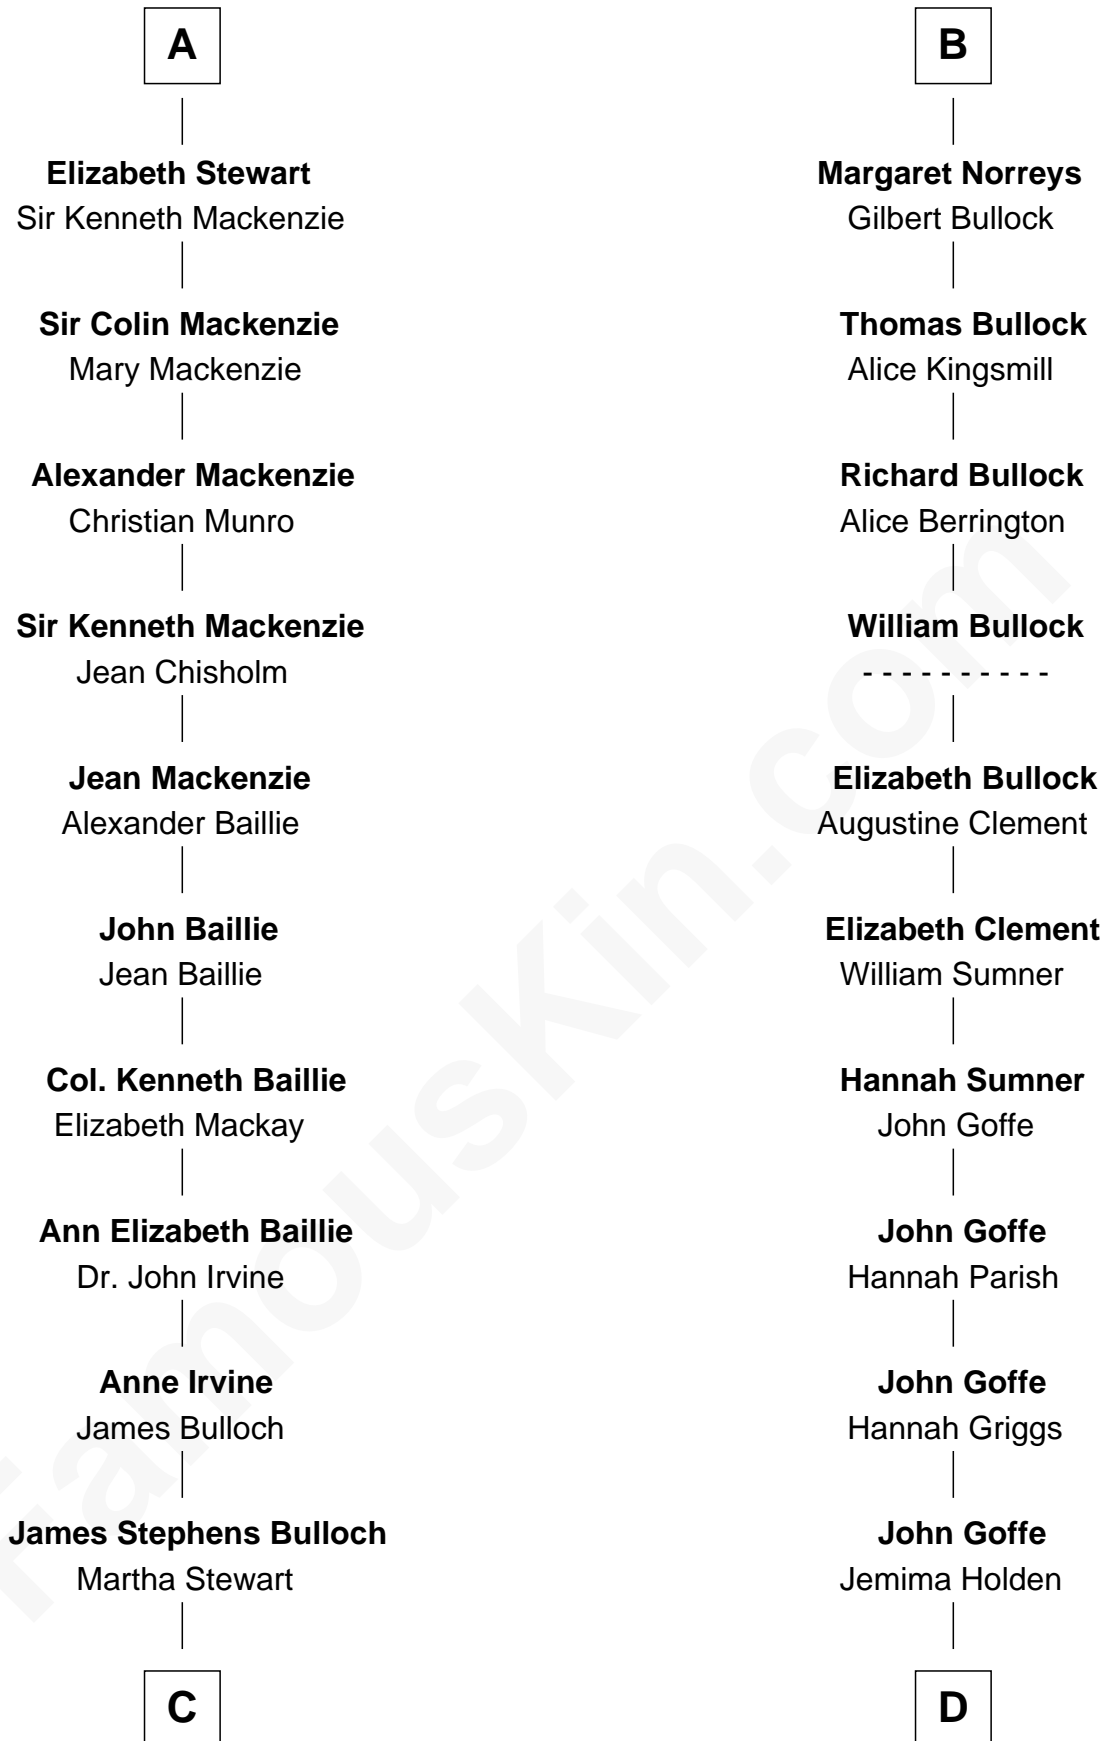

**FamousKin.com**  
**Relationship Chart of**  
**Theodore Roosevelt**  
*26th U.S. President*

**18th cousin 3 times removed of**  
**Lou (Henry) Hoover**  
*First Lady of President Herbert Hoover*

**C**

**Martha Bulloch**  
Theodore Roosevelt

**Theodore Roosevelt**  
*26th U.S. President*

**D**

**Polly Goffe**  
Josiah Wallace

**Nancy M. Wallace**  
John Scobey

**Philomelia Sophia Scobey**  
Phineas Weed

**Florence Ida Weed**  
Charles Delano Henry

**Lou (Henry) Hoover**  
*First Lady of Herbert Hoover*