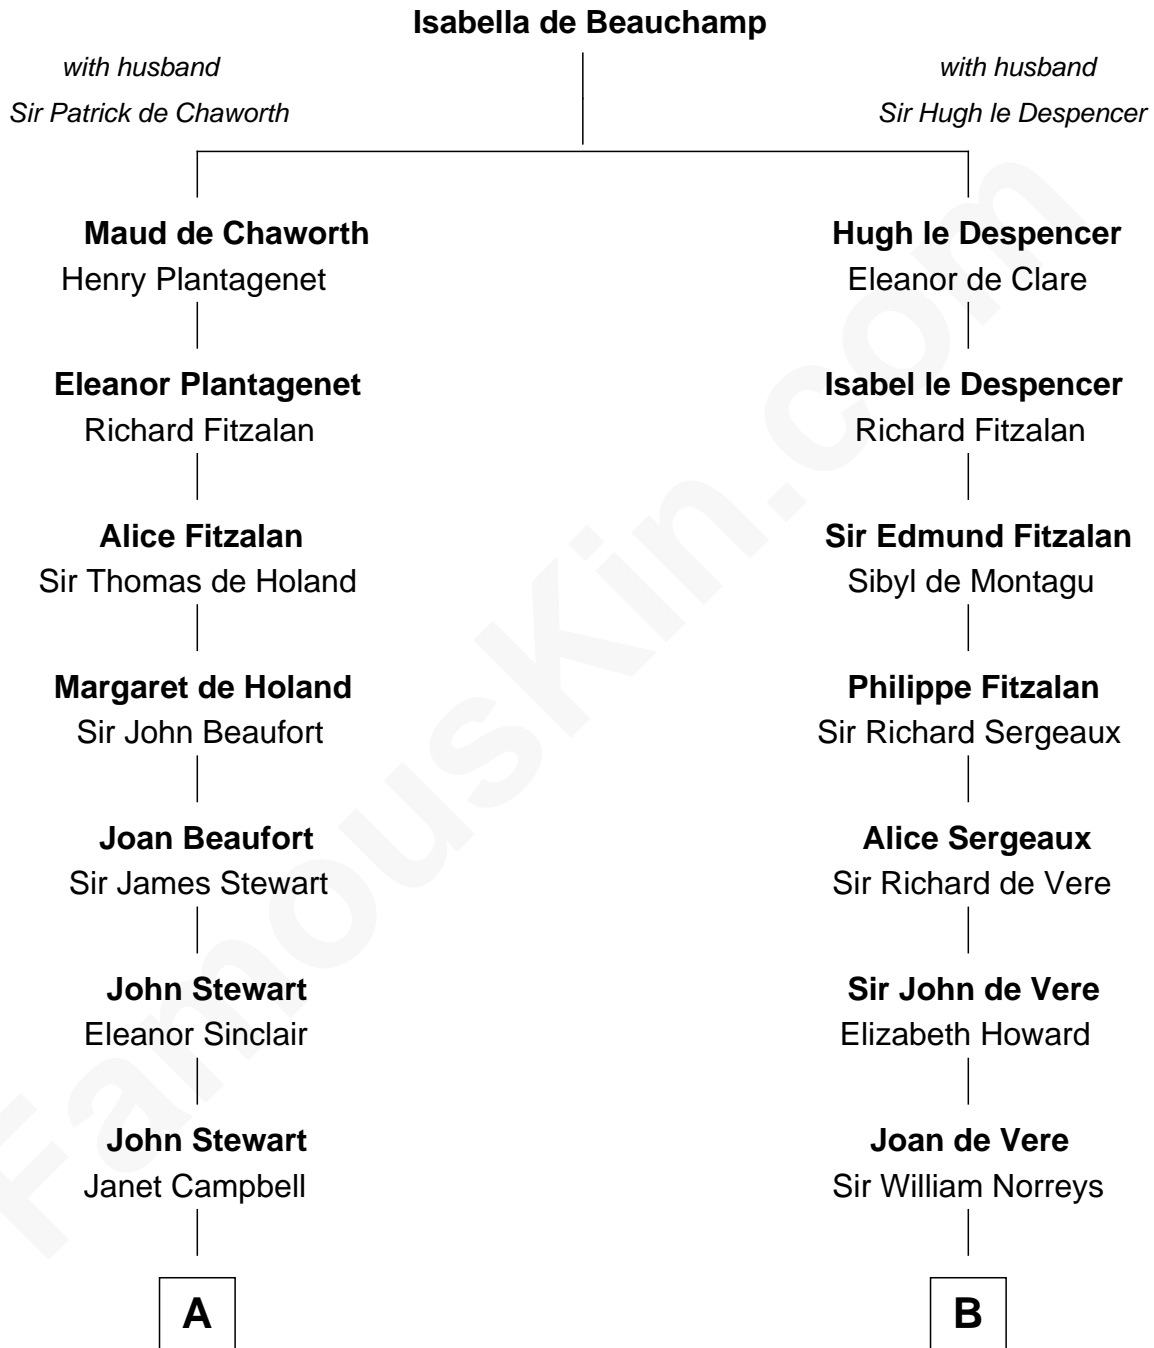

**FamousKin.com**  
**Relationship Chart of**  
**Theodore Roosevelt**  
*26th U.S. President*

**18th cousin 3 times removed of**  
**Lou (Henry) Hoover**  
*First Lady of President Herbert Hoover*

**C**

**Martha Bulloch**  
Theodore Roosevelt

**Theodore Roosevelt**  
*26th U.S. President*

**D**

**Polly Goffe**  
Josiah Wallace

**Nancy M. Wallace**  
John Scobey

**Philomelia Sophia Scobey**  
Phineas Weed

**Florence Ida Weed**  
Charles Delano Henry

**Lou (Henry) Hoover**  
*First Lady of Herbert Hoover*