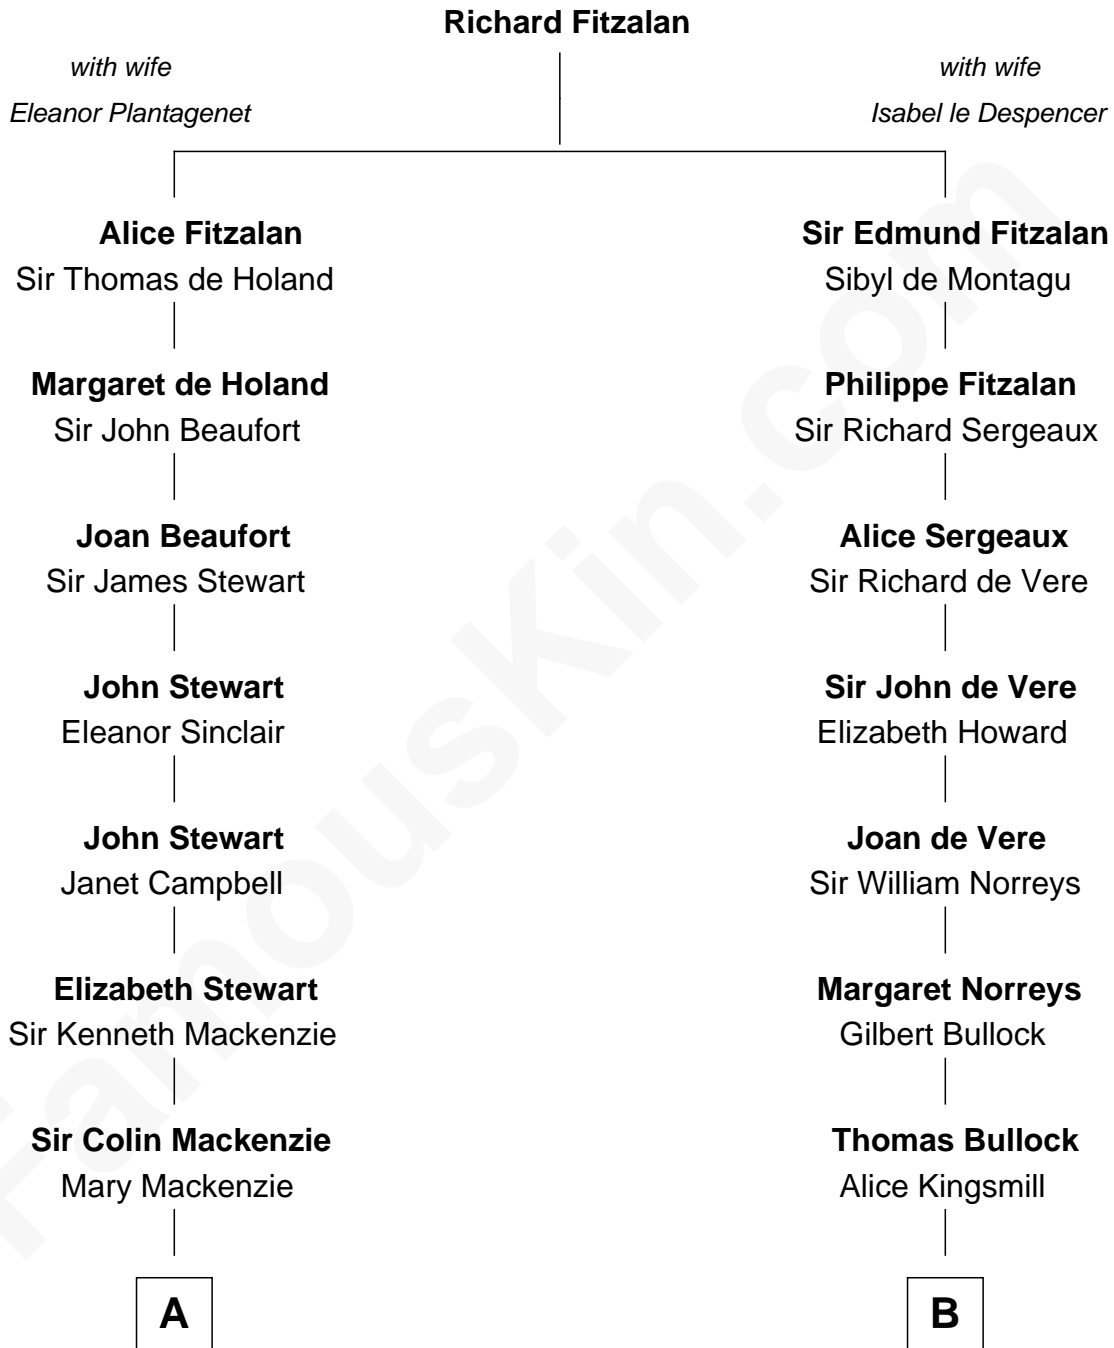

FamousKin.com
Relationship Chart of
Theodore Roosevelt
26th U.S. President

16th cousin 3 times removed of
Lou (Henry) Hoover
First Lady of President Herbert Hoover

C

Philomelia Sophia Scobey

Phineas Weed

Florence Ida Weed

Charles Delano Henry

Lou (Henry) Hoover

First Lady of Herbert Hoover

FamousKin.com