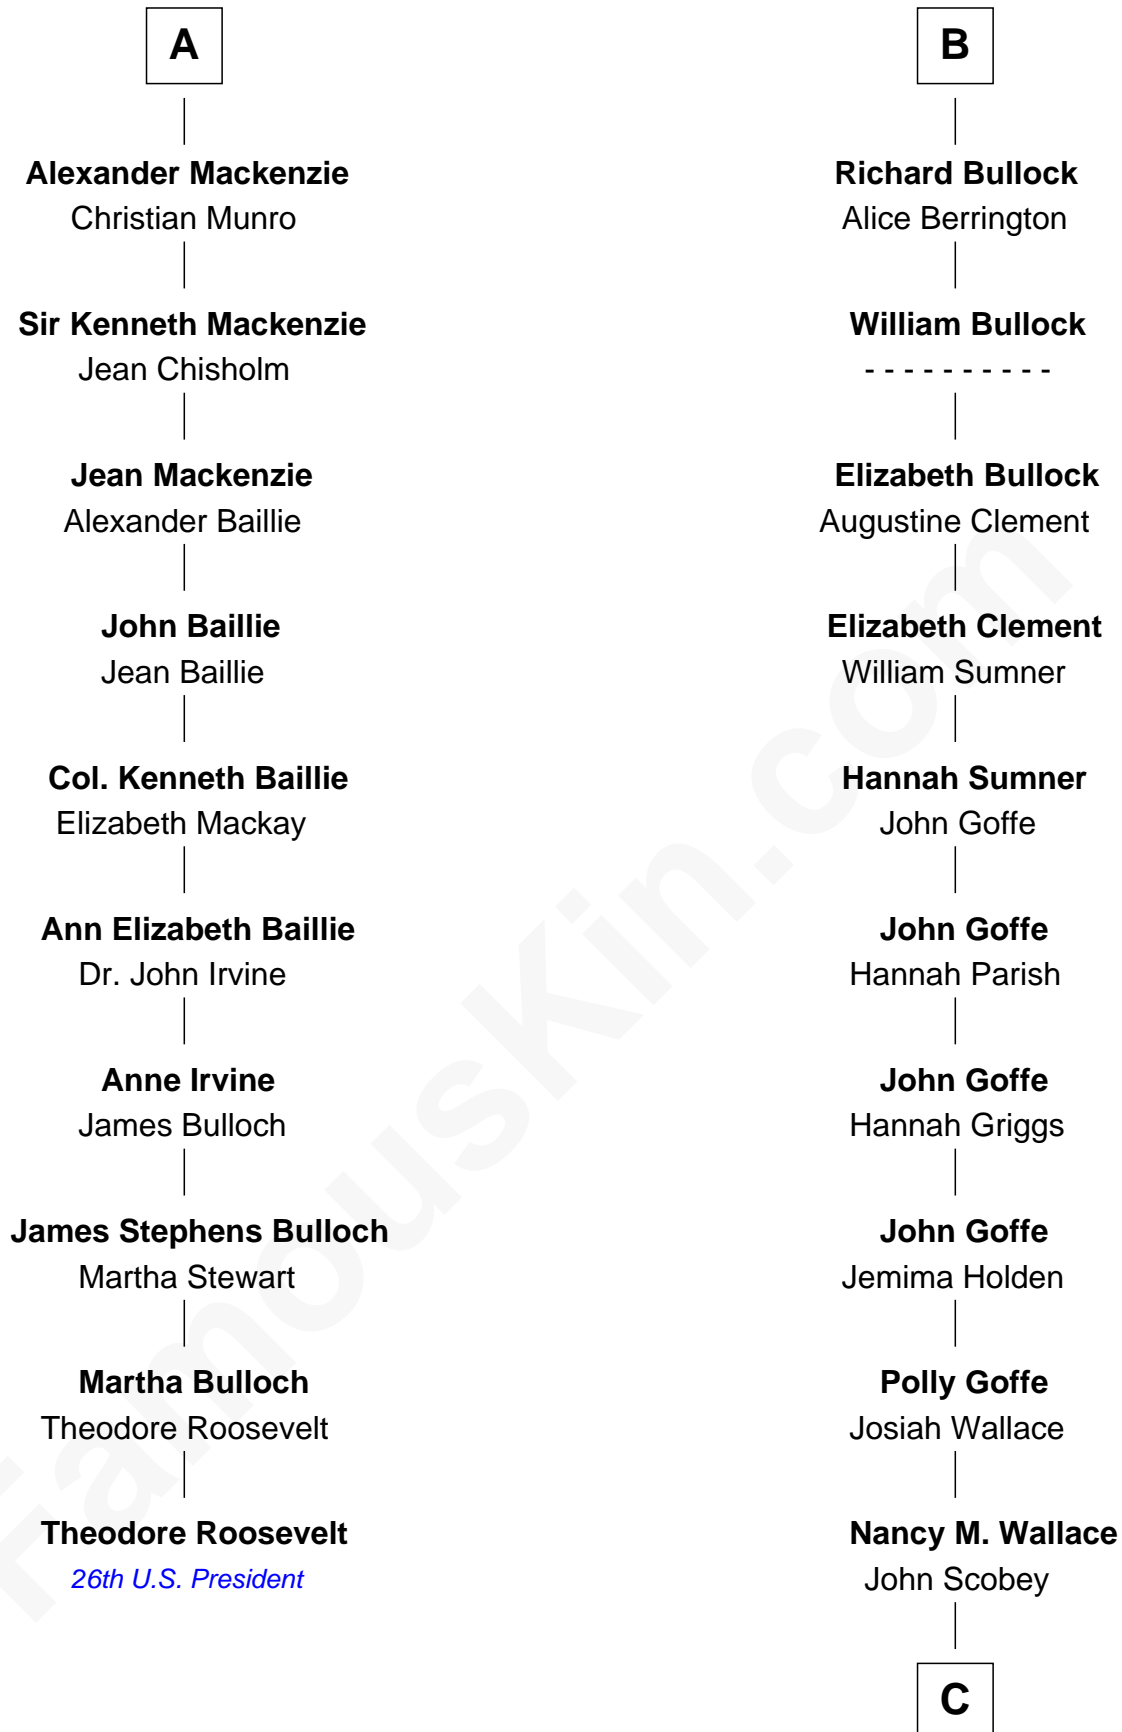

FamousKin.com
Relationship Chart of
Theodore Roosevelt
26th U.S. President

16th cousin 3 times removed of
Lou (Henry) Hoover
First Lady of President Herbert Hoover

C

Philomelia Sophia Scobey

Phineas Weed

Florence Ida Weed

Charles Delano Henry

Lou (Henry) Hoover

First Lady of Herbert Hoover

FamousKin.com