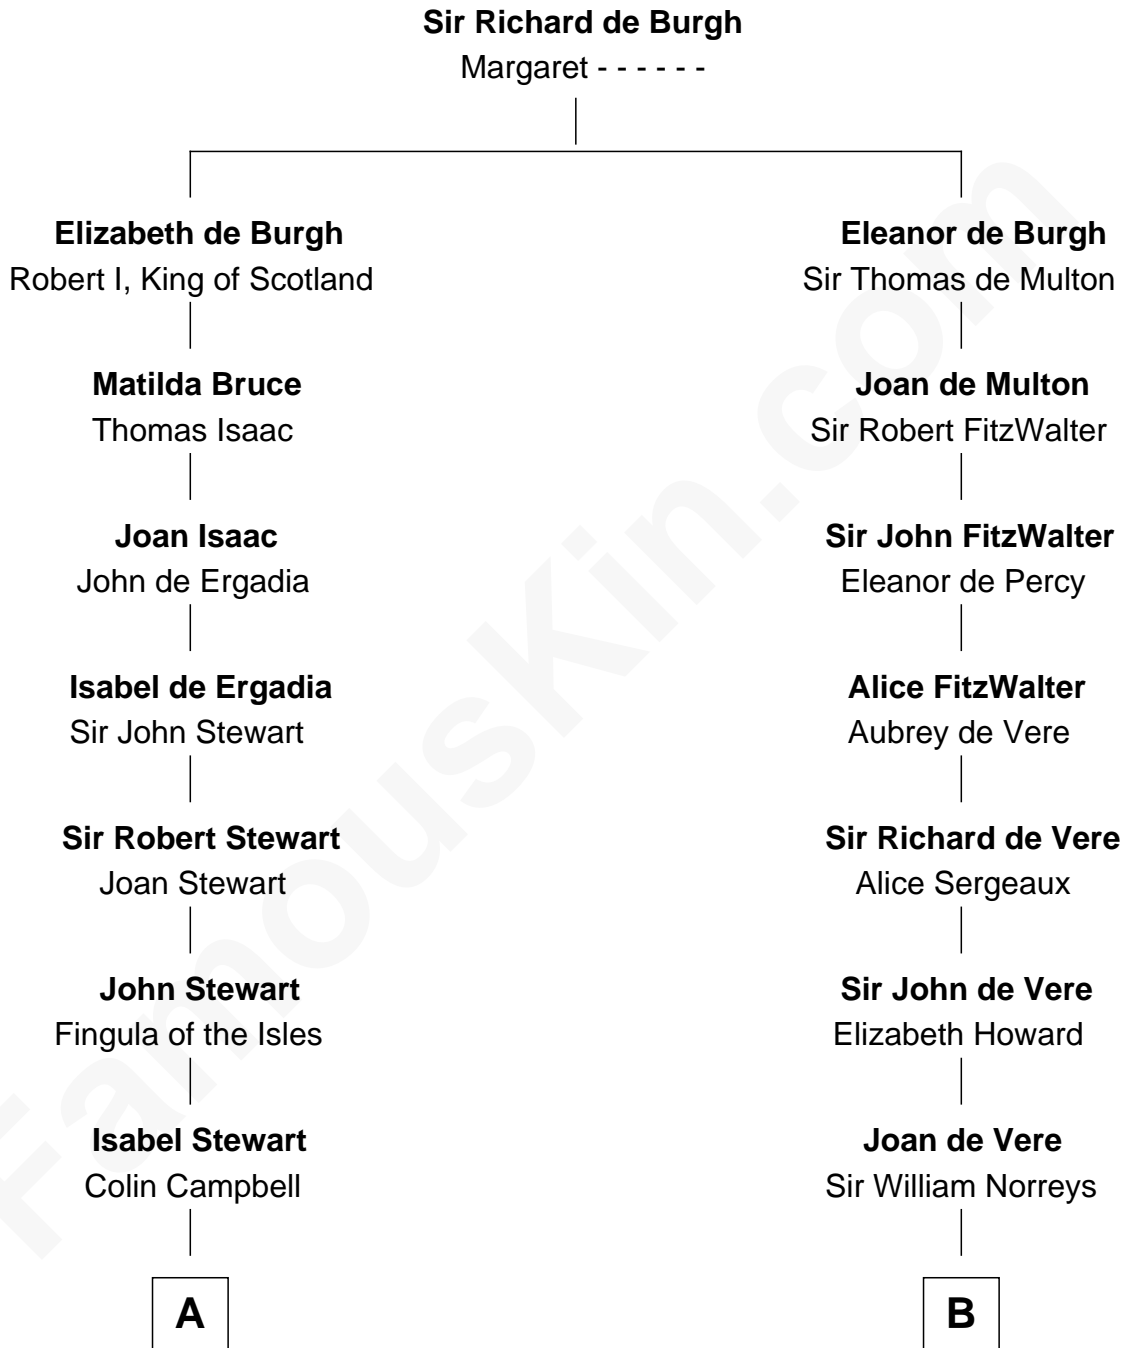

FamousKin.com
Relationship Chart of
Theodore Roosevelt
26th U.S. President

20th cousin 1 time removed of
Lou (Henry) Hoover
First Lady of President Herbert Hoover

C

Anne Irvine
James Bulloch

James Stephens Bulloch
Martha Stewart

Martha Bulloch
Theodore Roosevelt

Theodore Roosevelt
26th U.S. President

D

Polly Goffe
Josiah Wallace

Nancy M. Wallace
John Scobey

Philomelia Sophia Scobey
Phineas Weed

Florence Ida Weed
Charles Delano Henry

Lou (Henry) Hoover
First Lady of Herbert Hoover