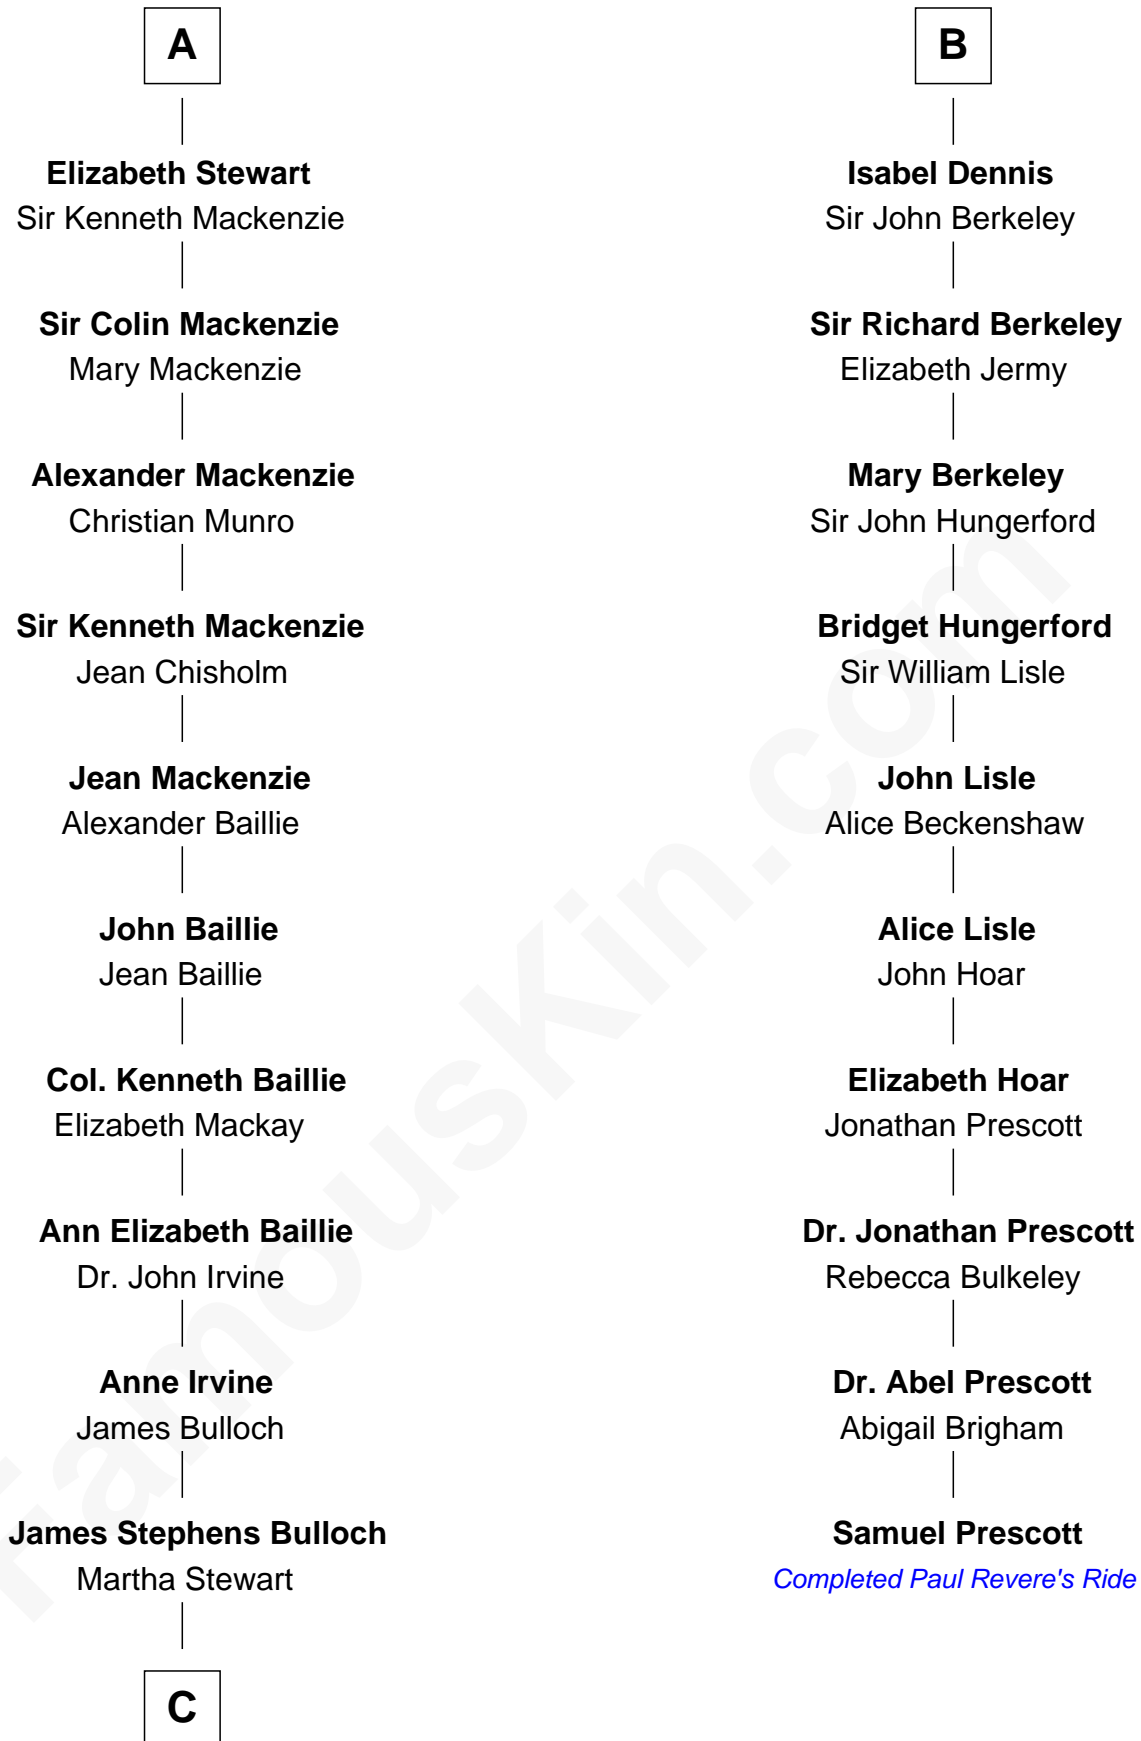

FamousKin.com
Relationship Chart of
Theodore Roosevelt
26th U.S. President

16th cousin 2 times removed of
Samuel Prescott
Completed Paul Revere's Midnight Ride

C

Martha Bulloch
Theodore Roosevelt

Theodore Roosevelt
26th U.S. President

FamousKin.com