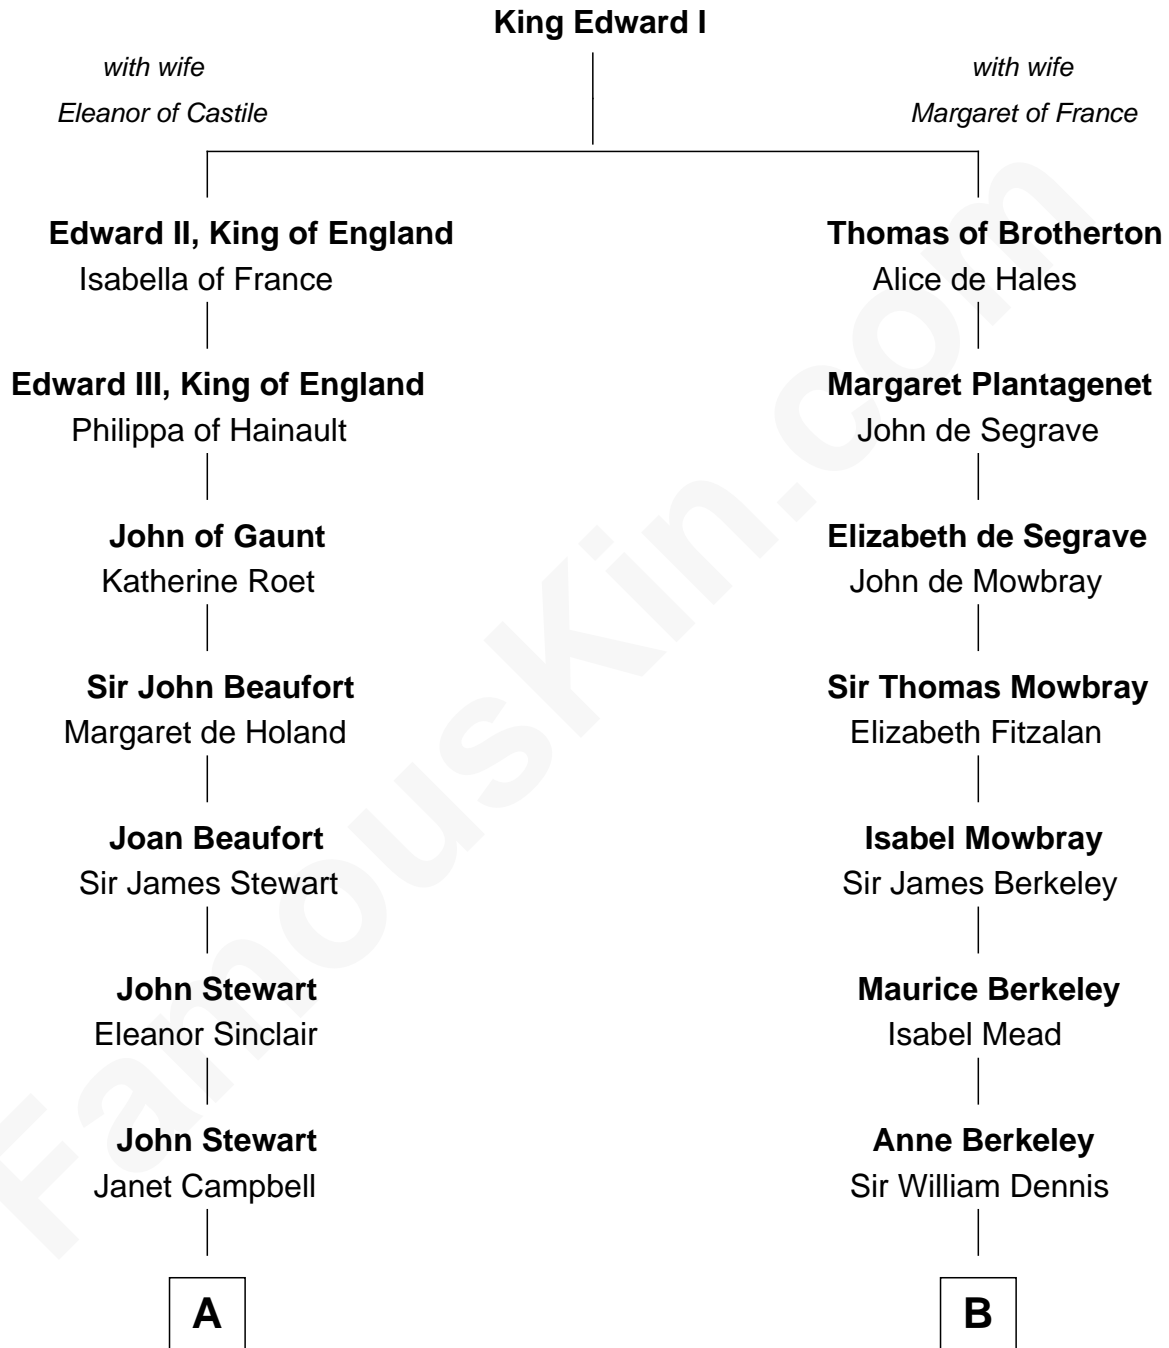

FamousKin.com
Relationship Chart of
Theodore Roosevelt
26th U.S. President

16th cousin 2 times removed of
Samuel Prescott
Completed Paul Revere's Midnight Ride

C

Martha Bulloch
Theodore Roosevelt

Theodore Roosevelt
26th U.S. President

FamousKin.com