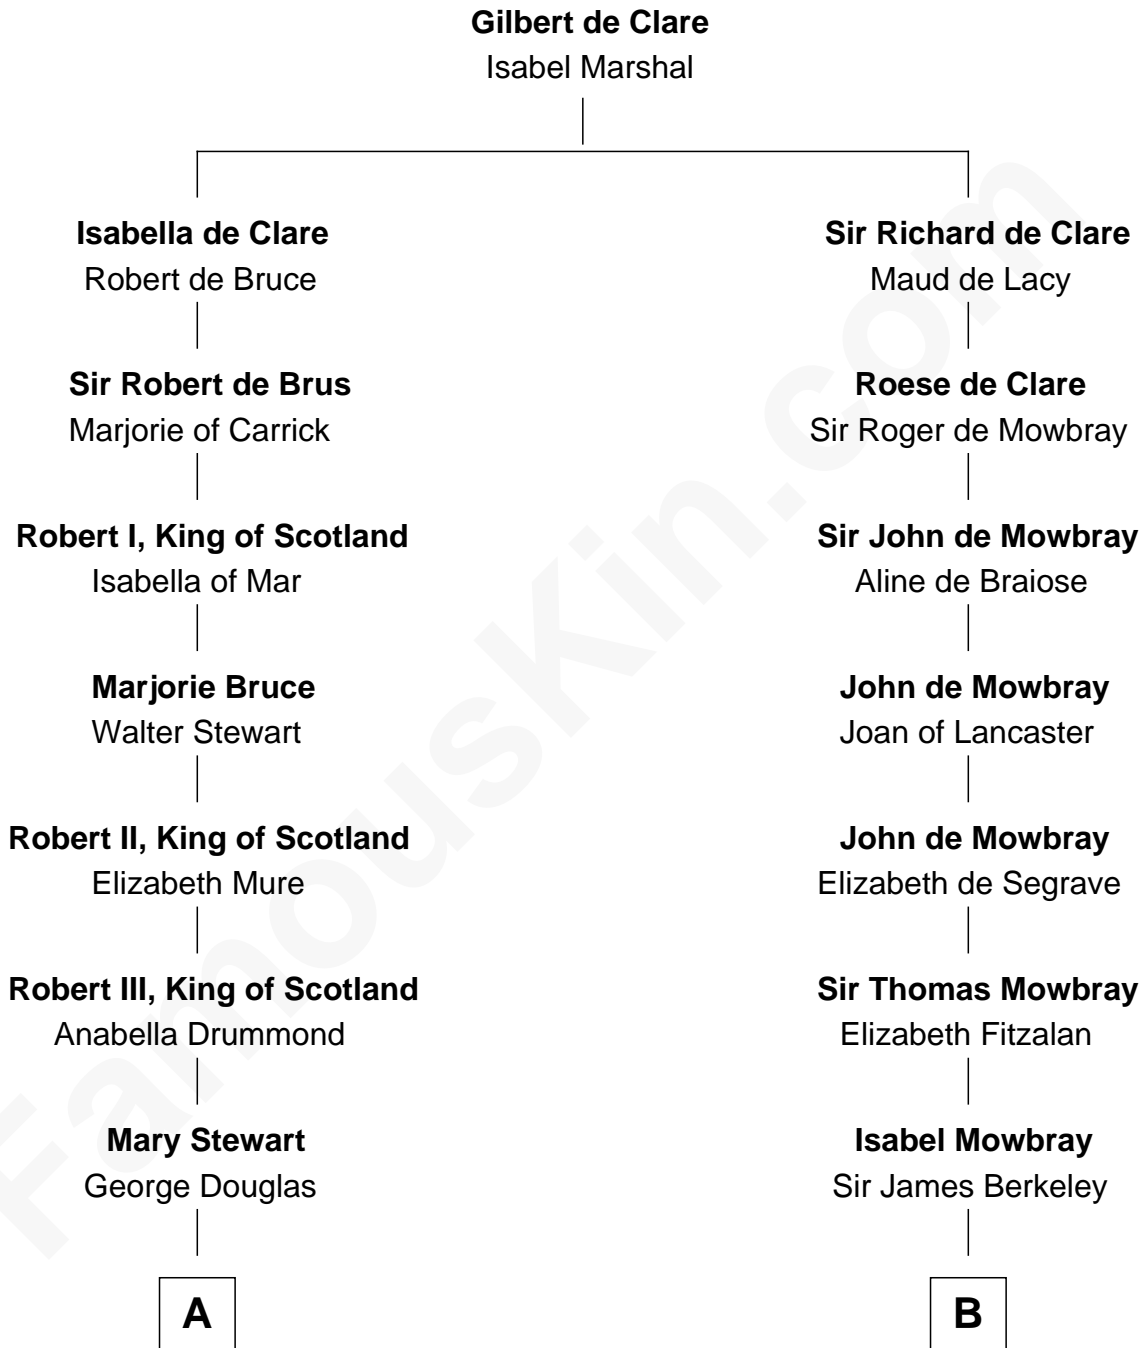

**FamousKin.com**  
**Relationship Chart of**  
**Theodore Roosevelt**  
*26th U.S. President*

18th cousin 2 times removed of

**Samuel Prescott**  
*Completed Paul Revere's Midnight Ride*

**C**

**Anne Irvine**  
James Bulloch

**James Stephens Bulloch**  
Martha Stewart

**Martha Bulloch**  
Theodore Roosevelt

**Theodore Roosevelt**  
*26th U.S. President*

**D**

**Dr. Abel Prescott**  
Abigail Brigham

**Samuel Prescott**  
*Completed Paul Revere's Ride*