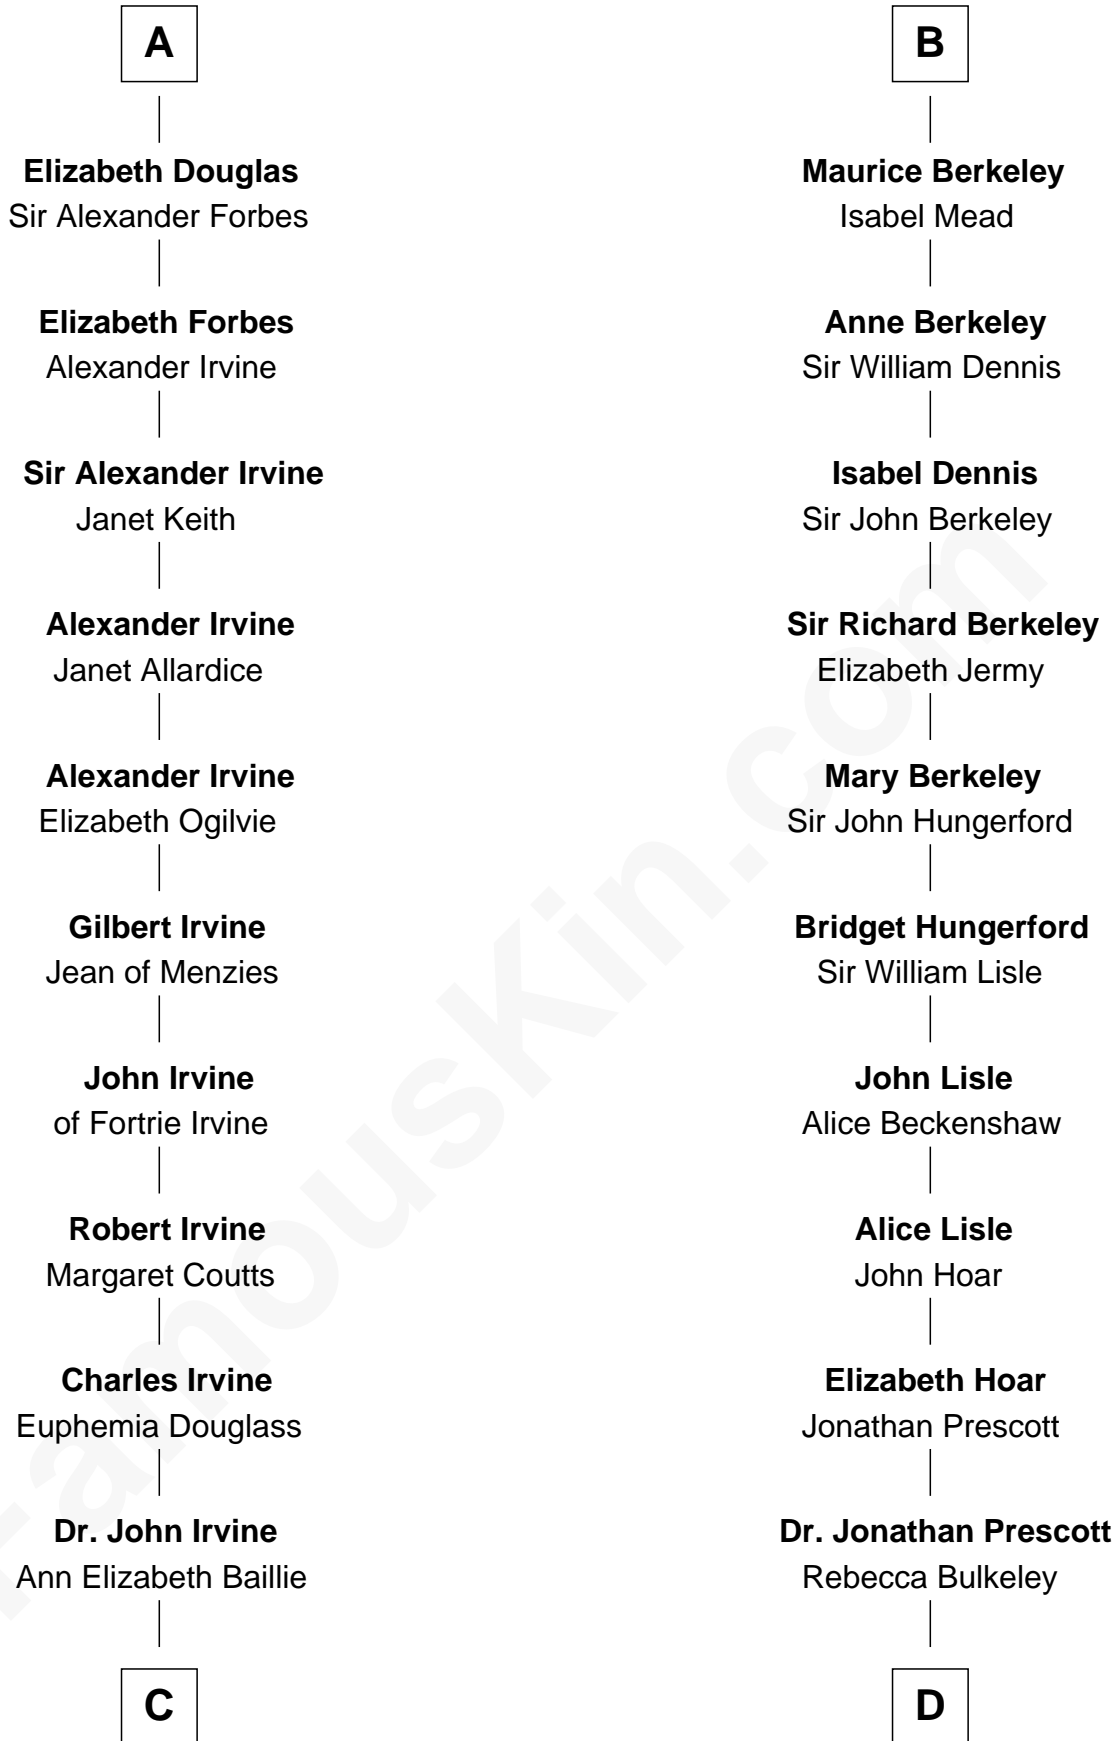

**FamousKin.com**  
**Relationship Chart of**  
**Theodore Roosevelt**  
*26th U.S. President*

18th cousin 2 times removed of

**Samuel Prescott**  
*Completed Paul Revere's Midnight Ride*

**C**

**Anne Irvine**  
James Bulloch

**James Stephens Bulloch**  
Martha Stewart

**Martha Bulloch**  
Theodore Roosevelt

**Theodore Roosevelt**  
*26th U.S. President*

**D**

**Dr. Abel Prescott**  
Abigail Brigham

**Samuel Prescott**  
*Completed Paul Revere's Ride*