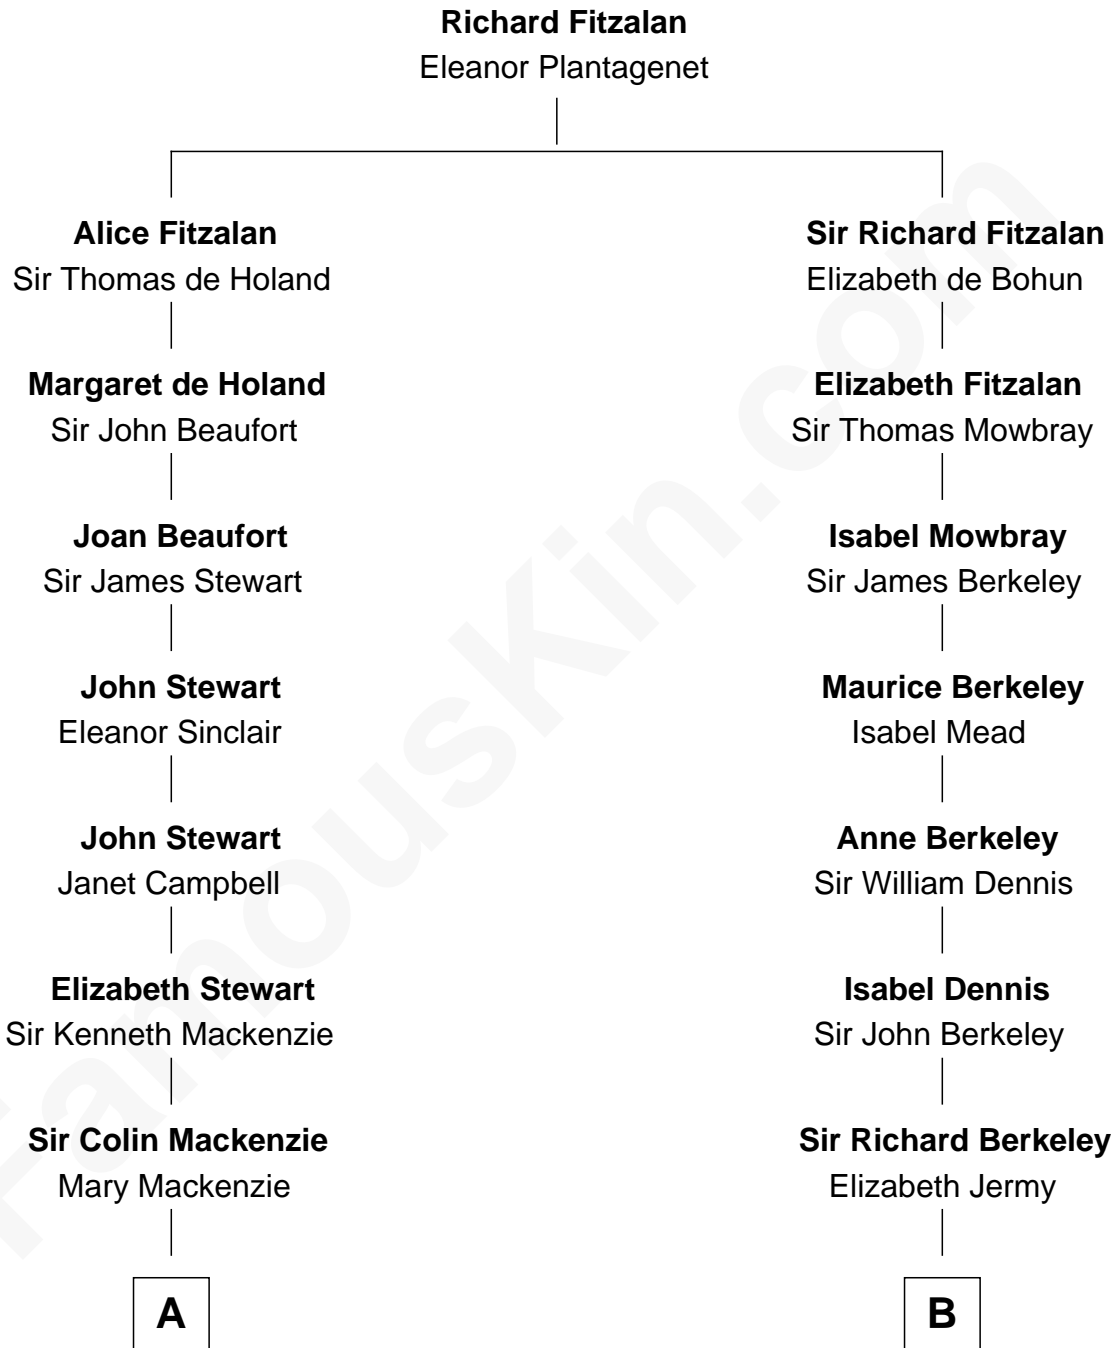

FamousKin.com
Relationship Chart of
Theodore Roosevelt
26th U.S. President

14th cousin 2 times removed of

Samuel Prescott
Completed Paul Revere's Midnight Ride

A

Alexander Mackenzie

Christian Munro

Sir Kenneth Mackenzie

Jean Chisholm

Jean Mackenzie

Alexander Baillie

John Baillie

Jean Baillie

Col. Kenneth Baillie

Elizabeth Mackay

Ann Elizabeth Baillie

Dr. John Irvine

Anne Irvine

James Bulloch

James Stephens Bulloch

Martha Stewart

Martha Bulloch

Theodore Roosevelt

Theodore Roosevelt

26th U.S. President

B

Mary Berkeley

Sir John Hungerford

Bridget Hungerford

Sir William Lisle

John Lisle

Alice Beckenshaw