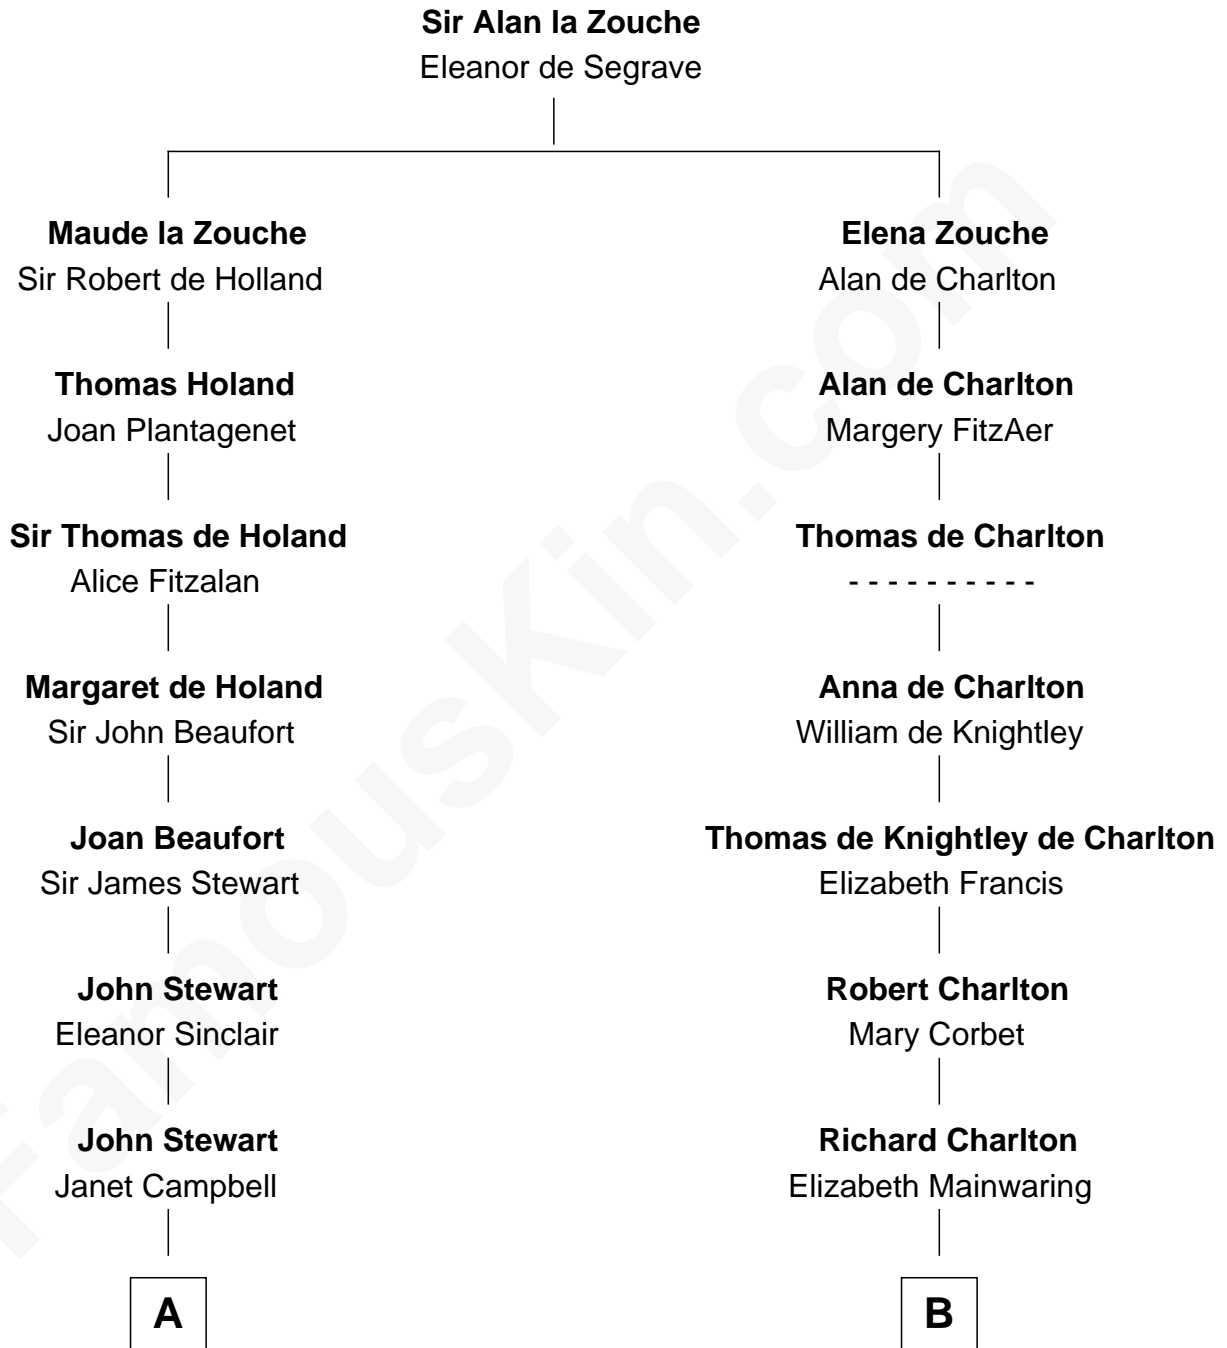

FamousKin.com
Relationship Chart of
Theodore Roosevelt
26th U.S. President

15th cousin 3 times removed of
Samuel Prescott
Completed Paul Revere's Midnight Ride

C

—
Martha Bulloch
Theodore Roosevelt

—
Theodore Roosevelt
26th U.S. President

FamousKin.com